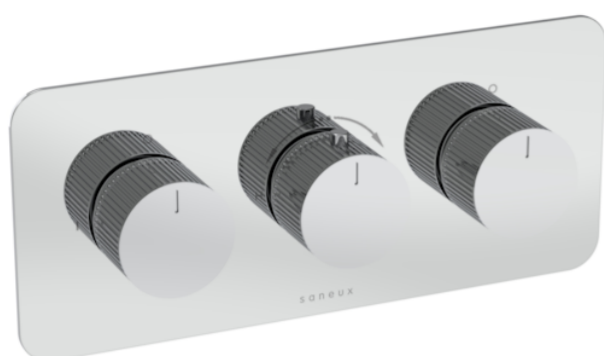

COS 2 WAY 3 HANDLE THERMOSTATIC SHOWER VALVE KIT - W/ FLUTED HANDLE - LANDSCAPE - CHROME

PRODUCT INFORMATION

Height:	120mm
Width:	275mm
Finish:	Chrome
Guarantee	5 years
Outlets	2

Product Code: CO322L.F

DESCRIPTION

The COS collection blends modern and classic design for versatile bathroom brassware.

This landscape thermostatic valve features 2 outlets, controlling a shower head and handset, a handset and bath filler, or a shower head and bath filler. The left and right handles manage the on/off function, while the middle handle adjusts the temperature.

Choose from three handle styles—Classic, Knurled, and Fluted—in five finishes: Chrome, Brushed Brass, Brushed Bronze, Brushed Nickel, and Satin Black. The PVD-coated finishes ensure durability and high quality.

<https://saneux.com/products/cos-2-way-3-handle-thermostatic-shower-valve-kit-w-fluted-handle-landscape-chrome>