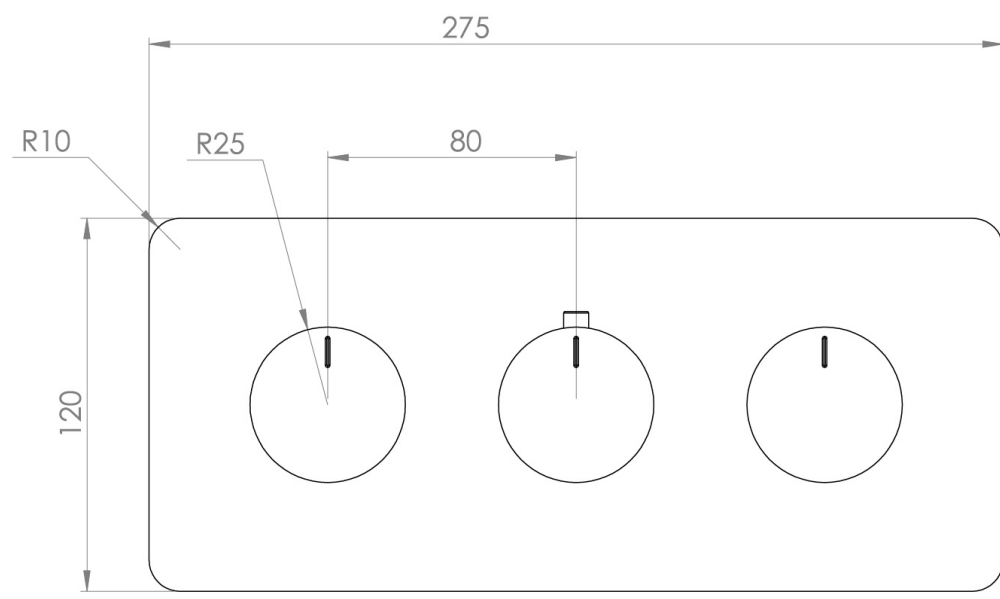

COS 2 WAY 3 HANDLE THERMOSTATIC SHOWER VALVE KIT - W/ FLUTED HANDLE - LANDSCAPE - CHROME

PRODUCT INFORMATION

Height:	120mm
Width:	275mm
Finish:	Chrome
Guarantee	5 years
Outlets	2

Product Code: CO322L.F

DESCRIPTION

The COS collection blends modern and classic design for versatile bathroom brassware.

This landscape thermostatic valve features 2 outlets, controlling a shower head and handset, a handset and bath filler, or a shower head and bath filler. The left and right handles manage the on/off function, while the middle handle adjusts the temperature.

WRAS Approved Valve

TECHNICAL DRAWING

FLOW RATE

- 0.5 Bar - Flowrate: 10.7 l/min
- 1 Bar - Flowrate: 21 l/min
- 2 Bar - Flowrate: 28.5 l/min
- 3 Bar - Flowrate: 35 l/min
- 5 Bar - Flowrate: 32.7 l/min

Saneux reserves the right to alter the specifications and product range without prior notice. Dimensions are given as a guide only. Dimensions should not be used for surrounding furniture, fixtures and fittings until the product is on site.