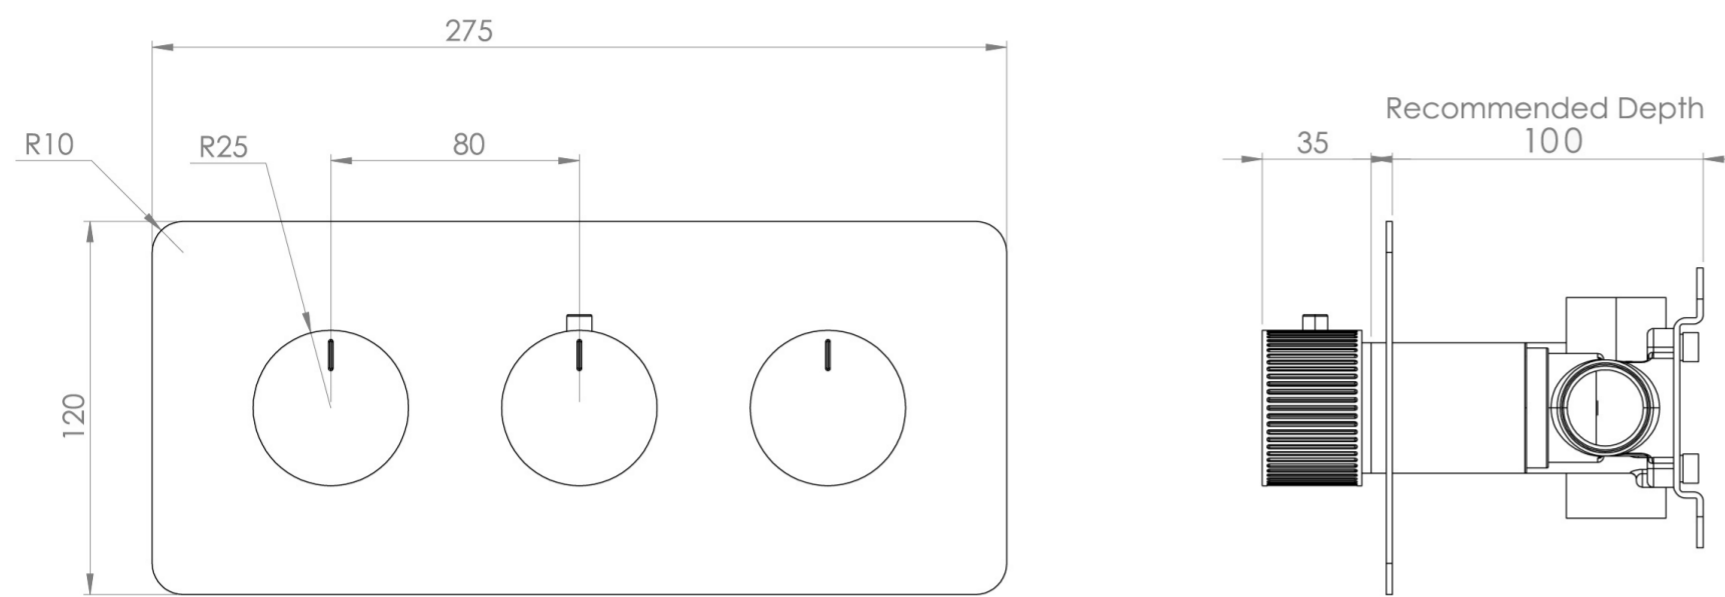

COS 2 WAY 3 HANDLE THERMOSTATIC SHOWER VALVE KIT - W/ FLUTED HANDLE - LANDSCAPE - CHROME

PRODUCT INFORMATION

Height:	120mm
Width:	275mm
Finish:	Chrome
Guarantee	5 years
Outlets	2

Product Code: CO322L.F

DESCRIPTION

The COS collection blends modern and classic design for versatile bathroom brassware.

This landscape thermostatic valve features 2 outlets, controlling a shower head and handset, a handset and bath filler, or a shower head and bath filler. The left and right handles manage the on/off function, while the middle handle adjusts the temperature.

WRAS Approved Valve

TECHNICAL DRAWING

FLOW RATE

- 0.5 Bar - Flowrate: 10.7 l/min
- 1 Bar - Flowrate: 21 l/min
- 2 Bar - Flowrate: 28.5 l/min
- 3 Bar - Flowrate: 35 l/min
- 5 Bar - Flowrate: 32.7 l/min

Saneux reserves the right to alter the specifications and product range without prior notice. Dimensions are given as a guide only. Dimensions should not be used for surrounding furniture, fixtures and fittings until the product is on site.