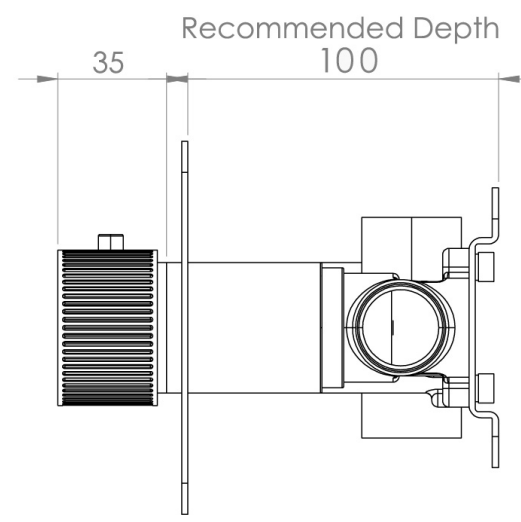

COS 2 WAY 3 HANDLE THERMOSTATIC SHOWER VALVE KIT - W/ FLUTED HANDLE - LANDSCAPE - CHROME

PRODUCT INFORMATION

Height:	120mm
Width:	275mm
Finish:	Chrome
Guarantee	5 years
Outlets	2

Product Code: CO322L.F

DESCRIPTION

The COS collection blends modern and classic design for versatile bathroom brassware.

This landscape thermostatic valve features 2 outlets, controlling a shower head and handset, a handset and bath filler, or a shower head and bath filler. The left and right handles manage the on/off function, while the middle handle adjusts the temperature.

WRAS Approved Valve

TECHNICAL DRAWING

FLOW RATE

- 0.5 Bar - Flowrate: 10.7 l/min
- 1 Bar - Flowrate: 21 l/min
- 2 Bar - Flowrate: 28.5 l/min
- 3 Bar - Flowrate: 35 l/min
- 5 Bar - Flowrate: 32.7 l/min

Saneux reserves the right to alter the specifications and product range without prior notice. Dimensions are given as a guide only. Dimensions should not be used for surrounding furniture, fixtures and fittings until the product is on site.