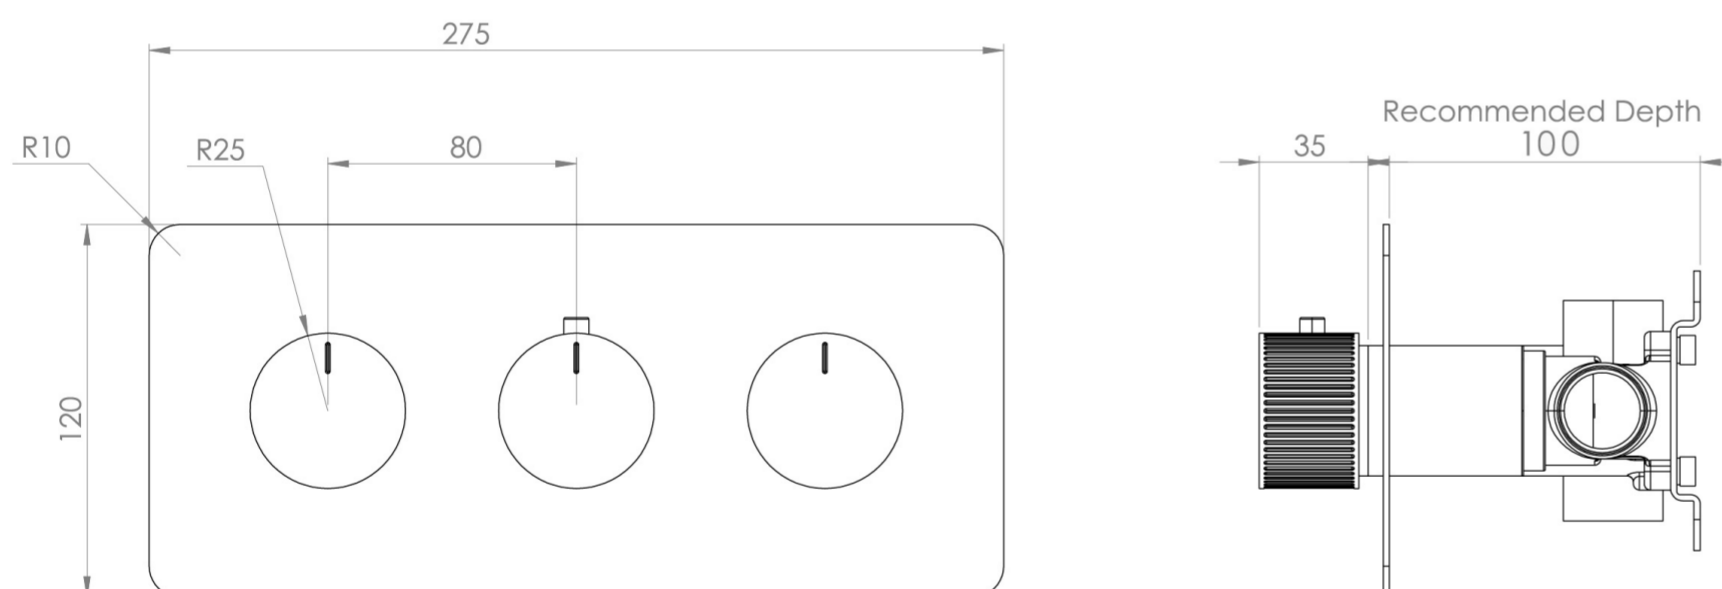

COS 2 WAY 3 HANDLE THERMOSTATIC SHOWER VALVE KIT - W/ FLUTED HANDLE - LANDSCAPE - CHROME

Product Code: CO322L.F

PRODUCT INFORMATION

Finish: Chrome

Guarantee: 5 years

TECHNICAL DRAWING

Saneux reserves the right to alter the specifications and product range without prior notice. Dimensions are given as a guide only. Dimensions should not be used for surrounding furniture, fixtures and fittings until the product is on site.