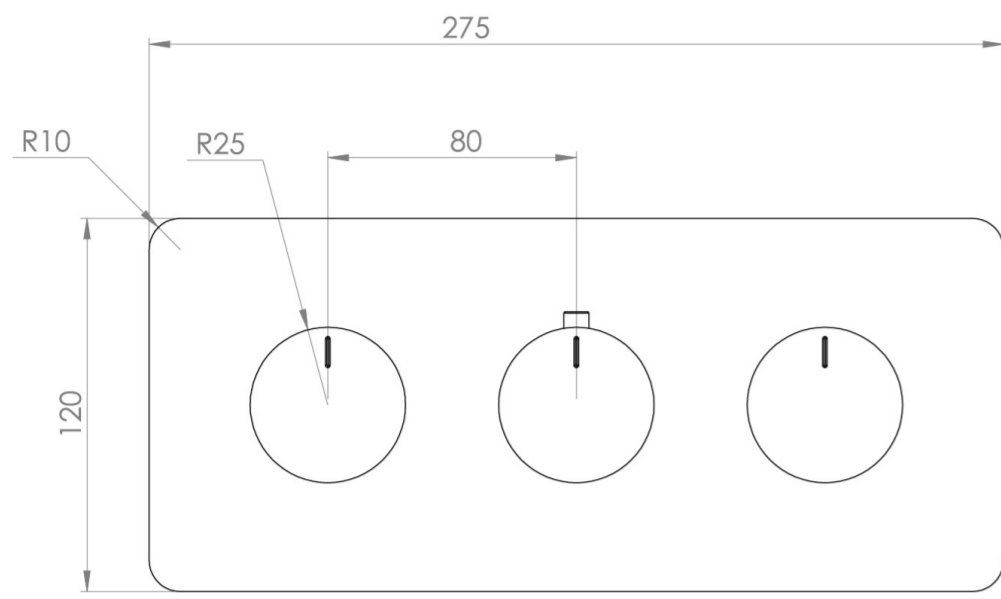

## PRODUCT INFORMATION

<b>Height:</b>	120mm
<b>Width:</b>	275mm
<b>Finish:</b>	Chrome
<b>Guarantee</b>	5 years
<b>Outlets</b>	2

**Product Code:** CO322L.F

---

## DESCRIPTION

The COS collection blends modern and classic design for versatile bathroom brassware.

This landscape thermostatic valve features 2 outlets, controlling a shower head and handset, a handset and bath filler, or a shower head and bath filler. The left and right handles manage the on/off function, while the middle handle adjusts the temperature.

## FLOW RATE

- 0.5 Bar - Flowrate: 10.7 l/min
- 1 Bar - Flowrate: 21 l/min
- 2 Bar - Flowrate: 28.5 l/min
- 3 Bar - Flowrate: 35 l/min
- 5 Bar - Flowrate: 32.7 l/min

---

Saneux reserves the right to alter the specifications and product range without prior notice. Dimensions are given as a guide only. Dimensions should not be used for surrounding furniture, fixtures and fittings until the product is on site.