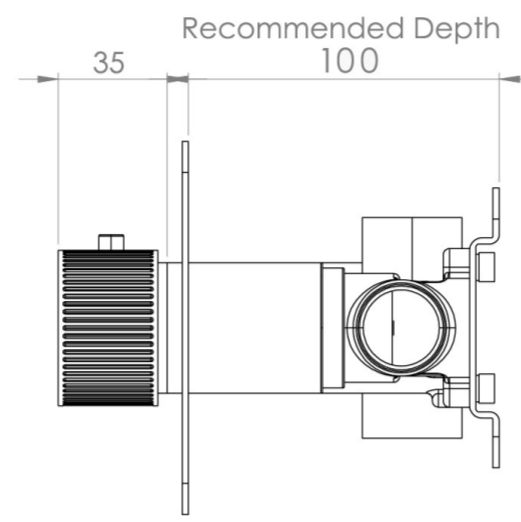

## PRODUCT INFORMATION

<b>Height:</b>	120mm
<b>Width:</b>	275mm
<b>Finish:</b>	Chrome
<b>Guarantee</b>	5 years
<b>Outlets</b>	2

**Product Code:** CO322L.F

---

## DESCRIPTION

The COS collection blends modern and classic design for versatile bathroom brassware.

This landscape thermostatic valve features 2 outlets, controlling a shower head and handset, a handset and bath filler, or a shower head and bath filler. The left and right handles manage the on/off function, while the middle handle adjusts the temperature.

## FLOW RATE

- 0.5 Bar - Flowrate: 10.7 l/min
- 1 Bar - Flowrate: 21 l/min
- 2 Bar - Flowrate: 28.5 l/min
- 3 Bar - Flowrate: 35 l/min
- 5 Bar - Flowrate: 32.7 l/min

---

Saneux reserves the right to alter the specifications and product range without prior notice. Dimensions are given as a guide only. Dimensions should not be used for surrounding furniture, fixtures and fittings until the product is on site.