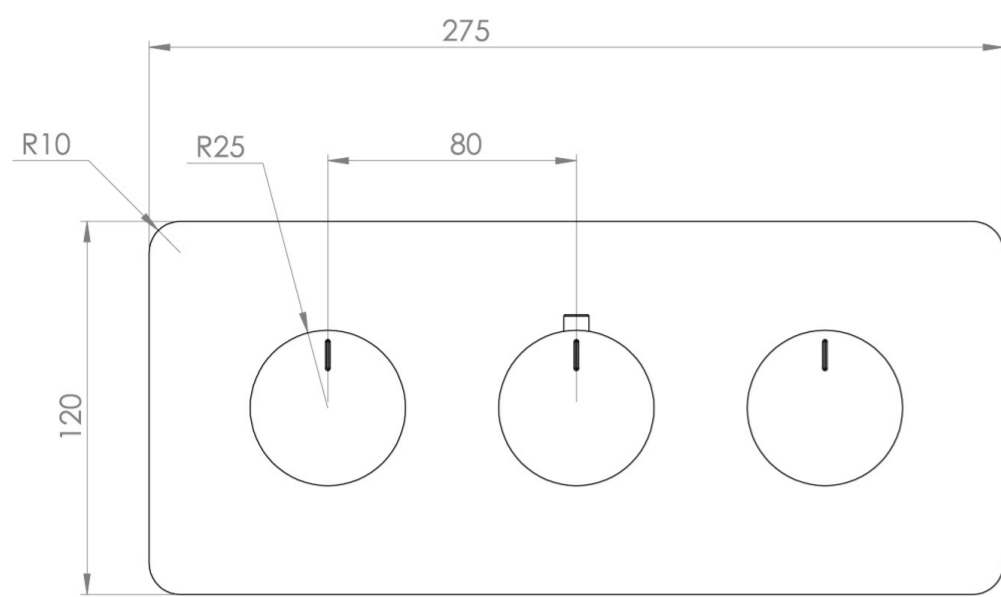

COS 2 WAY 3 HANDLE THERMOSTATIC SHOWER VALVE KIT - W/ FLUTED HANDLE - LANDSCAPE - CHROME

PRODUCT INFORMATION

Height:	120mm
Width:	275mm
Finish:	Chrome
Guarantee	5 years
Outlets	2

Product Code: CO322L.F

DESCRIPTION

The COS collection blends modern and classic design for versatile bathroom brassware.

This landscape thermostatic valve features 2 outlets, controlling a shower head and handset, a handset and bath filler, or a shower head and bath filler. The left and right handles manage the on/off function, while the middle handle adjusts the temperature.

WRAS Approved Valve

TECHNICAL DRAWING

FLOW RATE

- 0.5 Bar - Flowrate: 10.7 l/min
- 1 Bar - Flowrate: 21 l/min
- 2 Bar - Flowrate: 28.5 l/min
- 3 Bar - Flowrate: 35 l/min
- 5 Bar - Flowrate: 32.7 l/min

Saneux reserves the right to alter the specifications and product range without prior notice. Dimensions are given as a guide only. Dimensions should not be used for surrounding furniture, fixtures and fittings until the product is on site.