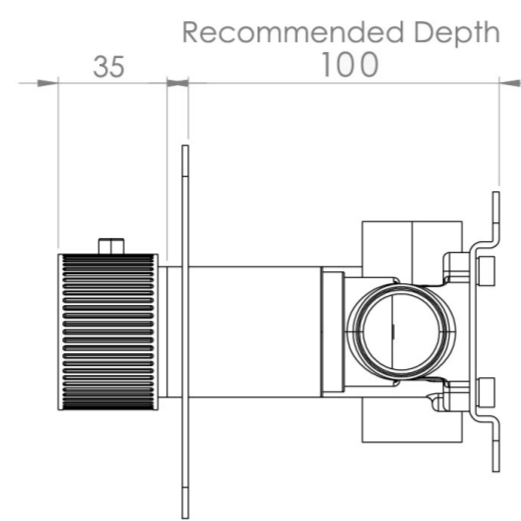

COS 2 WAY 3 HANDLE THERMOSTATIC SHOWER VALVE KIT - W/ FLUTED HANDLE - LANDSCAPE - CHROME

PRODUCT INFORMATION

Height:	120mm
Width:	275mm
Finish:	Chrome
Guarantee	5 years
Outlets	2

Product Code: CO322L.F

DESCRIPTION

The COS collection blends modern and classic design for versatile bathroom brassware.

This landscape thermostatic valve features 2 outlets, controlling a shower head and handset, a handset and bath filler, or a shower head and bath filler. The left and right handles manage the on/off function, while the middle handle adjusts the temperature.

WRAS Approved Valve

TECHNICAL DRAWING

FLOW RATE

- 0.5 Bar - Flowrate: 10.7 l/min
- 1 Bar - Flowrate: 21 l/min
- 2 Bar - Flowrate: 28.5 l/min
- 3 Bar - Flowrate: 35 l/min
- 5 Bar - Flowrate: 32.7 l/min

Saneux reserves the right to alter the specifications and product range without prior notice. Dimensions are given as a guide only. Dimensions should not be used for surrounding furniture, fixtures and fittings until the product is on site.