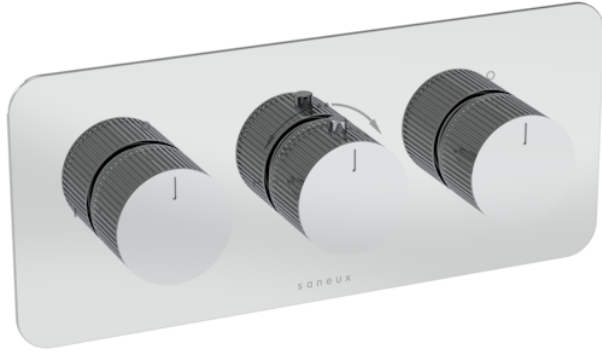

COS 2 WAY 3 HANDLE THERMOSTATIC SHOWER VALVE KIT - W/ FLUTED HANDLE - LANDSCAPE - CHROME

PRODUCT INFORMATION

Height:	120mm
Width:	275mm
Finish:	Chrome
Guarantee	5 years
Outlets	2

Product Code: CO322L.F

DESCRIPTION

The COS collection blends modern and classic design for versatile bathroom brassware.

This landscape thermostatic valve features 2 outlets, controlling a shower head and handset, a handset and bath filler, or a shower head and bath filler. The left and right handles manage the on/off function, while the middle handle adjusts the temperature.

Choose from three handle styles—Classic, Knurled, and Fluted—in five finishes: Chrome, Brushed Brass, Brushed Bronze, Brushed Nickel, and Satin Black. The PVD-coated finishes ensure durability and high quality.

<https://saneux.com/products/cos-2-way-3-handle-thermostatic-shower-valve-kit-w-fluted-handle-landscape-chrome>