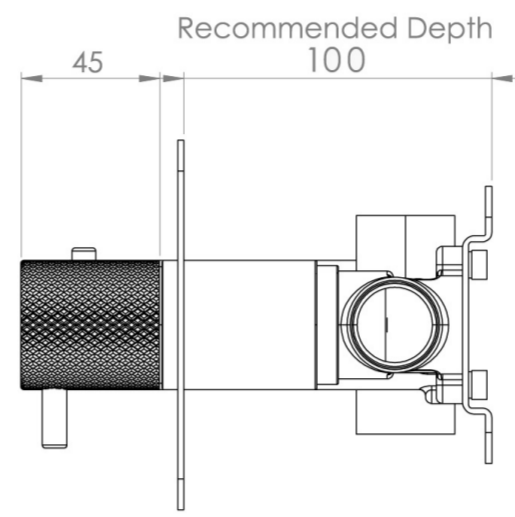

COS 2 WAY 3 HANDLE THERMOSTATIC SHOWER VALVE KIT - W/ KNURLED HANDLE - LANDSCAPE - BRUSHED BRONZE (PVD)

PRODUCT INFORMATION

Height:	120mm
Width:	275mm
Finish:	Brushed Bronze (PVD)
Guarantee	5 years
Outlets	2

Product Code: CO322L.KBR

DESCRIPTION

The COS collection blends modern and classic design for versatile bathroom brassware.

This landscape thermostatic valve features 2 outlets, controlling a shower head and handset, a handset and bath filler, or a shower head and bath filler. The left and right handles manage the on/off function, while the middle handle adjusts the temperature.

WRAS Approved Valve

TECHNICAL DRAWING

FLOW RATE

- 0.5 Bar - Flowrate: 10.7 l/min
- 1 Bar - Flowrate: 21 l/min
- 2 Bar - Flowrate: 28.5 l/min
- 3 Bar - Flowrate: 35 l/min
- 5 Bar - Flowrate: 32.7 l/min

Saneux reserves the right to alter the specifications and product range without prior notice. Dimensions are given as a guide only. Dimensions should not be used for surrounding furniture, fixtures and fittings until the product is on site.