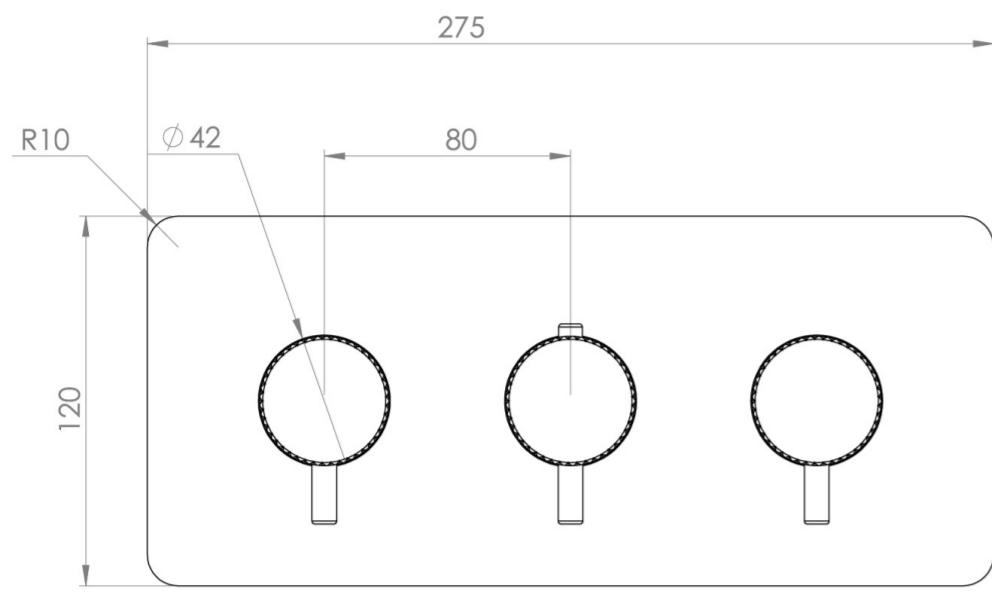

COS 2 WAY 3 HANDLE THERMOSTATIC SHOWER VALVE KIT - W/ KNURLED HANDLE - LANDSCAPE - BRUSHED BRONZE (PVD)

PRODUCT INFORMATION

Height:	120mm
Width:	275mm
Finish:	Brushed Bronze (PVD)
Guarantee	5 years
Outlets	2

Product Code: CO322L.KBR

DESCRIPTION

The COS collection blends modern and classic design for versatile bathroom brassware.

This landscape thermostatic valve features 2 outlets, controlling a shower head and handset, a handset and bath filler, or a shower head and bath filler. The left and right handles manage the on/off function, while the middle handle adjusts the temperature.

WRAS Approved Valve

TECHNICAL DRAWING

FLOW RATE

- 0.5 Bar - Flowrate: 10.7 l/min
- 1 Bar - Flowrate: 21 l/min
- 2 Bar - Flowrate: 28.5 l/min
- 3 Bar - Flowrate: 35 l/min
- 5 Bar - Flowrate: 32.7 l/min

Saneux reserves the right to alter the specifications and product range without prior notice. Dimensions are given as a guide only. Dimensions should not be used for surrounding furniture, fixtures and fittings until the product is on site.