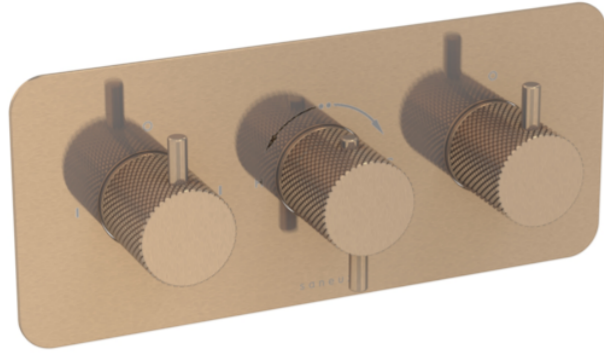

# COS 2 WAY 3 HANDLE THERMOSTATIC SHOWER VALVE KIT - W/ KNURLED HANDLE - LANDSCAPE - BRUSHED BRONZE (PVD)

---

## PRODUCT INFORMATION

<b>Height:</b>	120mm
<b>Width:</b>	275mm
<b>Finish:</b>	Brushed Bronze (PVD)
<b>Guarantee</b>	5 years
<b>Outlets</b>	2

**Product Code:** CO322L.KBR

---

## DESCRIPTION

The COS collection blends modern and classic design for versatile bathroom brassware.

This landscape thermostatic valve features 2 outlets, controlling a shower head and handset, a handset and bath filler, or a shower head and bath filler. The left and right handles manage the on/off function, while the middle handle adjusts the temperature.

Choose from three handle styles—Classic, Knurled, and Fluted—in five finishes: Chrome, Brushed Brass, Brushed Bronze, Brushed Nickel, and Satin Black. The PVD-coated finishes ensure durability and high quality.