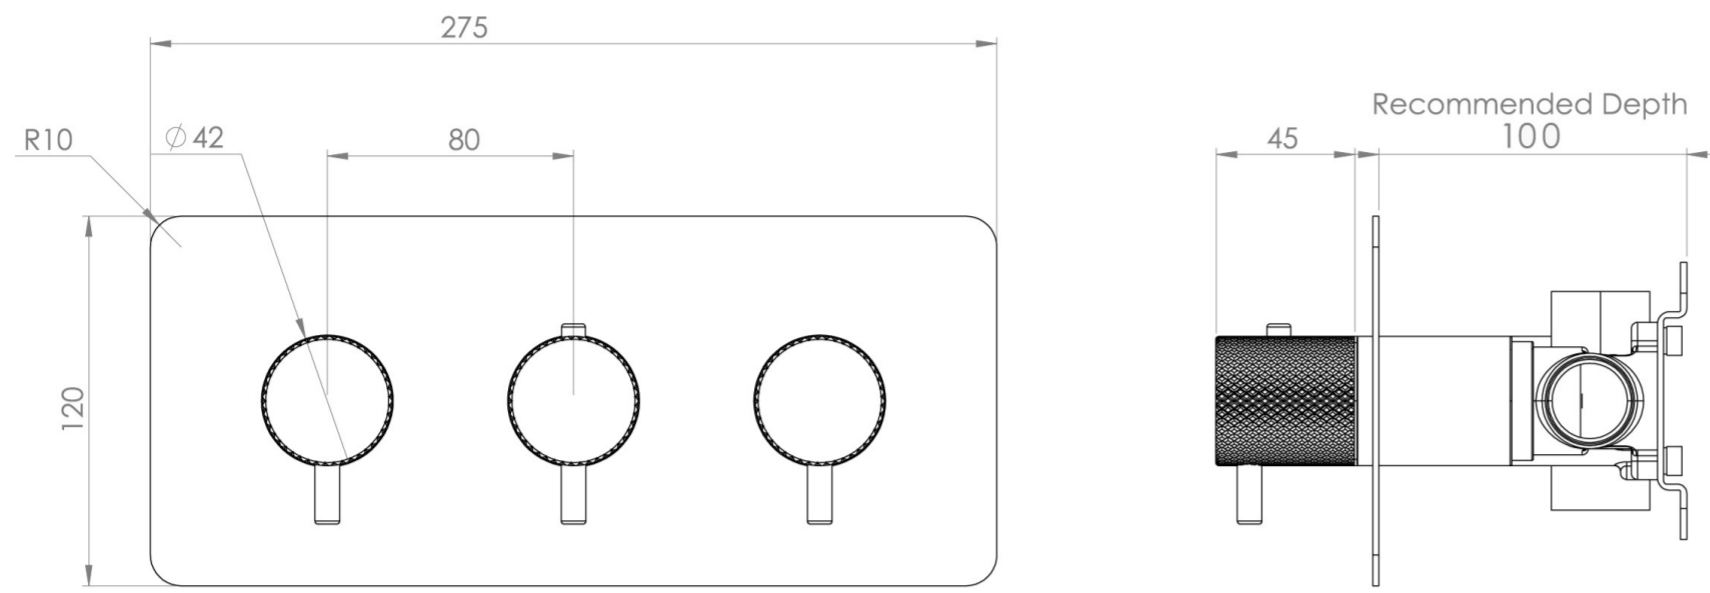

COS 2 WAY 3 HANDLE THERMOSTATIC SHOWER VALVE KIT - W/ KNURLED HANDLE - LANDSCAPE - BRUSHED BRONZE (PVD)

PRODUCT INFORMATION

Height:	120mm
Width:	275mm
Finish:	Brushed Bronze (PVD)
Guarantee	5 years
Outlets	2

Product Code: CO322L.KBR

DESCRIPTION

The COS collection blends modern and classic design for versatile bathroom brassware.

This landscape thermostatic valve features 2 outlets, controlling a shower head and handset, a handset and bath filler, or a shower head and bath filler. The left and right handles manage the on/off function, while the middle handle adjusts the temperature.

WRAS Approved Valve

TECHNICAL DRAWING

FLOW RATE

- 0.5 Bar - Flowrate: 10.7 l/min
- 1 Bar - Flowrate: 21 l/min
- 2 Bar - Flowrate: 28.5 l/min
- 3 Bar - Flowrate: 35 l/min
- 5 Bar - Flowrate: 32.7 l/min

Saneux reserves the right to alter the specifications and product range without prior notice. Dimensions are given as a guide only. Dimensions should not be used for surrounding furniture, fixtures and fittings until the product is on site.