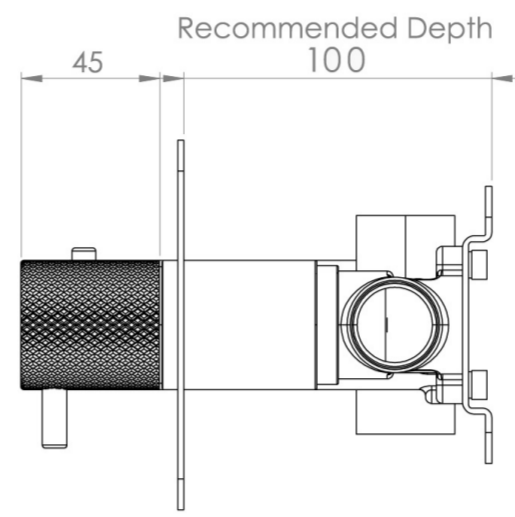

TECHNICAL DRAWING

FLOW RATE

- 0.5 Bar - Flowrate: 10.7 l/min
- 1 Bar - Flowrate: 21 l/min
- 2 Bar - Flowrate: 28.5 l/min
- 3 Bar - Flowrate: 35 l/min
- 5 Bar - Flowrate: 32.7 l/min

Saneux reserves the right to alter the specifications and product range without prior notice. Dimensions are given as a guide only. Dimensions should not be used for surrounding furniture, fixtures and fittings until the product is on site.

<https://saneux.com/products/cos-2-way-3-handle-thermostatic-shower-valve-kit-w-knurled-handle-landscape-brushed-bronze-pvd>