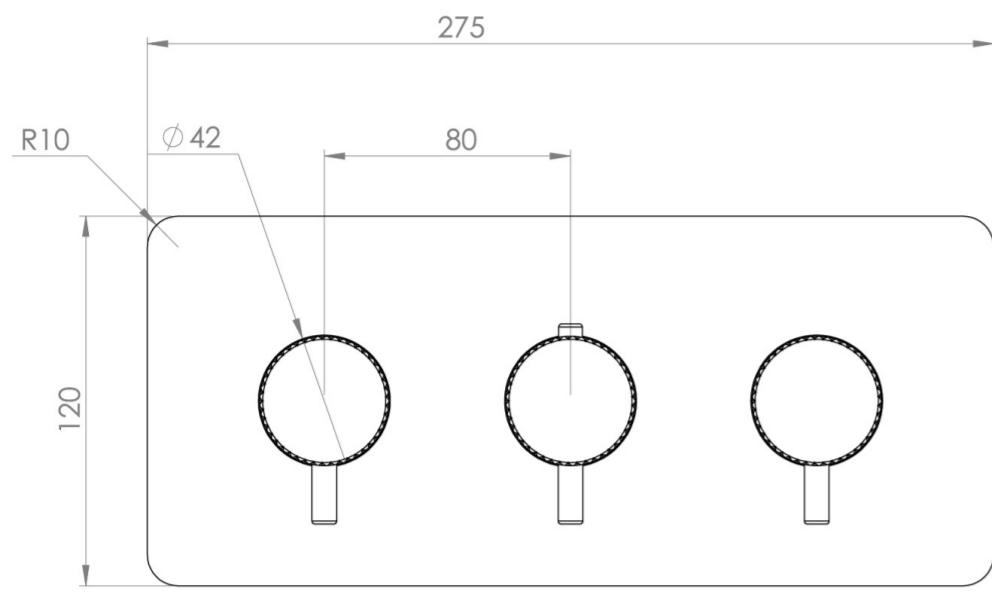

TECHNICAL DRAWING

FLOW RATE

- 0.5 Bar - Flowrate: 10.7 l/min
- 1 Bar - Flowrate: 21 l/min
- 2 Bar - Flowrate: 28.5 l/min
- 3 Bar - Flowrate: 35 l/min
- 5 Bar - Flowrate: 32.7 l/min

Saneux reserves the right to alter the specifications and product range without prior notice. Dimensions are given as a guide only. Dimensions should not be used for surrounding furniture, fixtures and fittings until the product is on site.

<https://saneux.com/products/cos-2-way-3-handle-thermostatic-shower-valve-kit-w-knurled-handle-landscape-brushed-bronze-pvd>