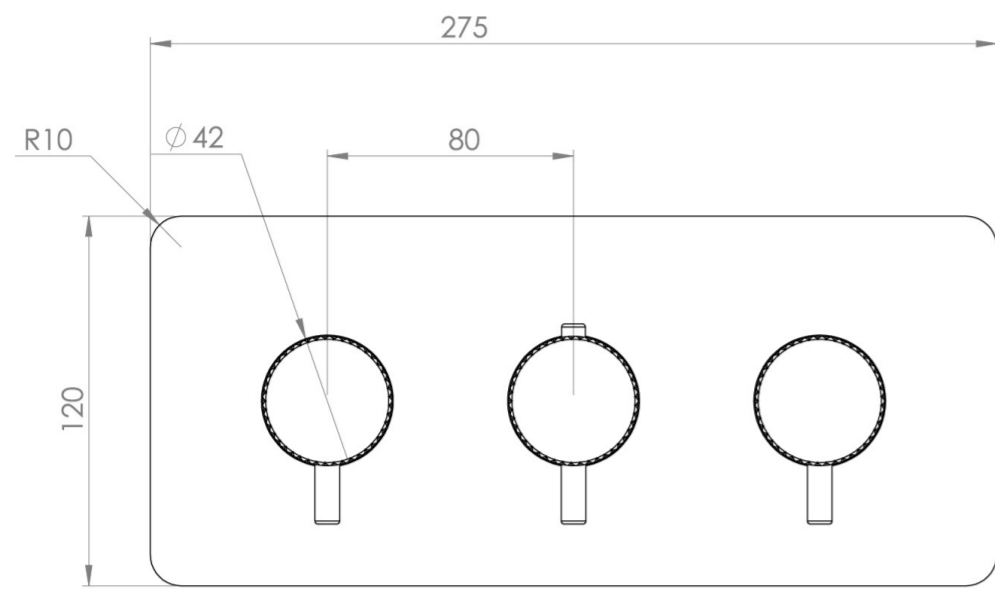

COS 2 WAY 3 HANDLE THERMOSTATIC SHOWER VALVE KIT - W/ KNURLED HANDLE - LANDSCAPE - BRUSHED BRONZE (PVD)

PRODUCT INFORMATION

Height:	120mm
Width:	275mm
Finish:	Brushed Bronze (PVD)
Guarantee	5 years
Outlets	2

Product Code: CO322L.KBR

DESCRIPTION

The COS collection blends modern and classic design for versatile bathroom brassware.

This landscape thermostatic valve features 2 outlets, controlling a shower head and handset, a handset and bath filler, or a shower head and bath filler. The left and right handles manage the on/off function, while the middle handle adjusts the temperature.

WRAS Approved Valve

TECHNICAL DRAWING

FLOW RATE

- 0.5 Bar - Flowrate: 10.7 l/min
- 1 Bar - Flowrate: 21 l/min
- 2 Bar - Flowrate: 28.5 l/min
- 3 Bar - Flowrate: 35 l/min
- 5 Bar - Flowrate: 32.7 l/min

Saneux reserves the right to alter the specifications and product range without prior notice. Dimensions are given as a guide only. Dimensions should not be used for surrounding furniture, fixtures and fittings until the product is on site.