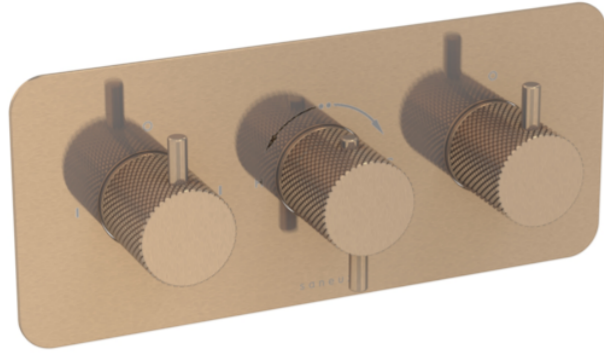

COS 2 WAY 3 HANDLE THERMOSTATIC SHOWER VALVE KIT - W/ KNURLED HANDLE - LANDSCAPE - BRUSHED BRONZE (PVD)

PRODUCT INFORMATION

Height:	120mm
Width:	275mm
Finish:	Brushed Bronze (PVD)
Guarantee	5 years
Outlets	2

Product Code: CO322L.KBR

DESCRIPTION

The COS collection blends modern and classic design for versatile bathroom brassware.

This landscape thermostatic valve features 2 outlets, controlling a shower head and handset, a handset and bath filler, or a shower head and bath filler. The left and right handles manage the on/off function, while the middle handle adjusts the temperature.

Choose from three handle styles—Classic, Knurled, and Fluted—in five finishes: Chrome, Brushed Brass, Brushed Bronze, Brushed Nickel, and Satin Black. The PVD-coated finishes ensure durability and high quality.

<https://saneux.com/products/cos-2-way-3-handle-thermostatic-shower-valve-kit-w-knurled-handle-landscape-brushed-bronze-pvd>