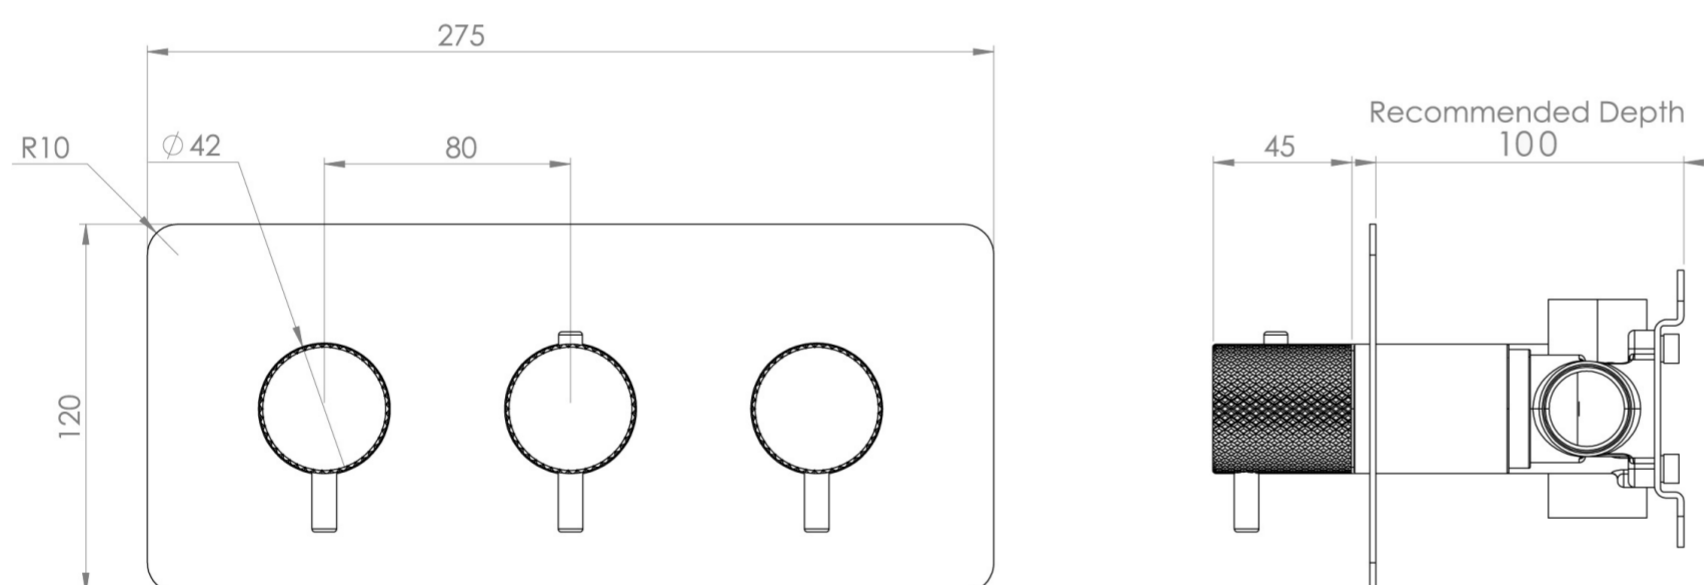

COS 2 WAY 3 HANDLE THERMOSTATIC SHOWER VALVE KIT - W/ KNURLED HANDLE - LANDSCAPE - SATIN BLACK (PVD)

PRODUCT INFORMATION

Finish:	Satin Black (PVD)
Guarantee	5 years

Product Code: CO322L.KSB

TECHNICAL DRAWING

Saneux reserves the right to alter the specifications and product range without prior notice. Dimensions are given as a guide only. Dimensions should not be used for surrounding furniture, fixtures and fittings until the product is on site.