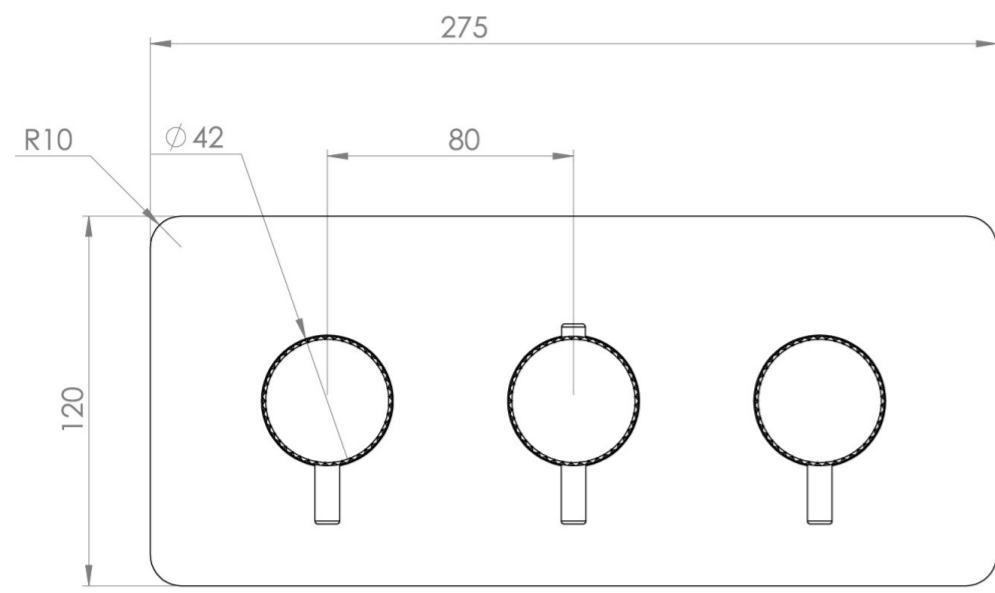

COS 2 WAY 3 HANDLE THERMOSTATIC SHOWER VALVE KIT - W/ KNURLED HANDLE - LANDSCAPE - SATIN BLACK (PVD)

PRODUCT INFORMATION

Height:	120mm
Width:	275mm
Finish:	Satin Black (PVD)
Guarantee	5 years
Outlets	2

Product Code: CO322L.KSB

DESCRIPTION

The COS collection blends modern and classic design for versatile bathroom brassware.

This landscape thermostatic valve features 2 outlets, controlling a shower head and handset, a handset and bath filler, or a shower head and bath filler. The left and right handles manage the on/off function, while the middle handle adjusts the temperature.

WRAS Approved Valve

TECHNICAL DRAWING

FLOW RATE

- 0.5 Bar - Flowrate: 10.7 l/min
- 1 Bar - Flowrate: 21 l/min
- 2 Bar - Flowrate: 28.5 l/min
- 3 Bar - Flowrate: 35 l/min
- 5 Bar - Flowrate: 32.7 l/min

Saneux reserves the right to alter the specifications and product range without prior notice. Dimensions are given as a guide only. Dimensions should not be used for surrounding furniture, fixtures and fittings until the product is on site.