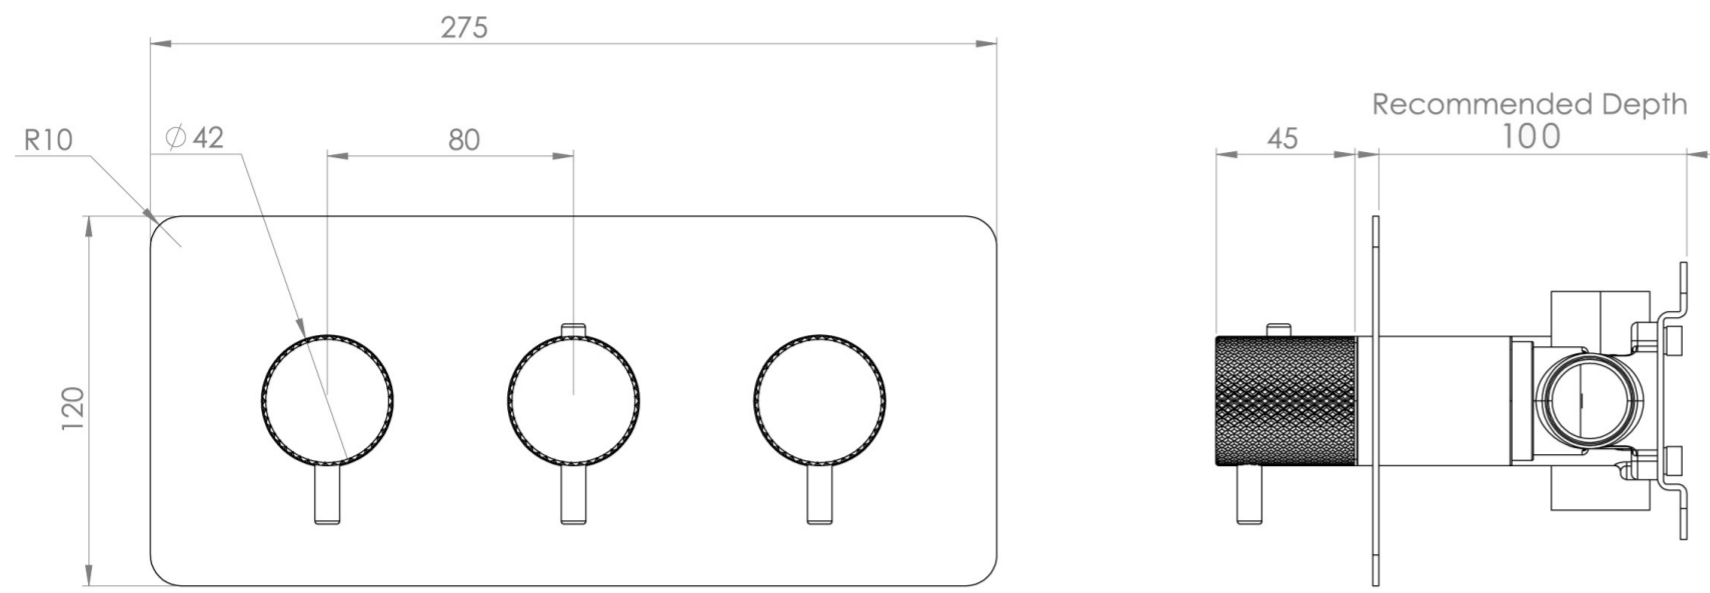

COS 2 WAY 3 HANDLE THERMOSTATIC SHOWER VALVE KIT - W/ KNURLED HANDLE - LANDSCAPE - SATIN BLACK (PVD)

PRODUCT INFORMATION

Height:	120mm
Width:	275mm
Finish:	Satin Black (PVD)
Guarantee	5 years
Outlets	2

Product Code: CO322L.KSB

DESCRIPTION

The COS collection blends modern and classic design for versatile bathroom brassware.

This landscape thermostatic valve features 2 outlets, controlling a shower head and handset, a handset and bath filler, or a shower head and bath filler. The left and right handles manage the on/off function, while the middle handle adjusts the temperature.

WRAS Approved Valve

TECHNICAL DRAWING

FLOW RATE

- 0.5 Bar - Flowrate: 10.7 l/min
- 1 Bar - Flowrate: 21 l/min
- 2 Bar - Flowrate: 28.5 l/min
- 3 Bar - Flowrate: 35 l/min
- 5 Bar - Flowrate: 32.7 l/min

Saneux reserves the right to alter the specifications and product range without prior notice. Dimensions are given as a guide only. Dimensions should not be used for surrounding furniture, fixtures and fittings until the product is on site.