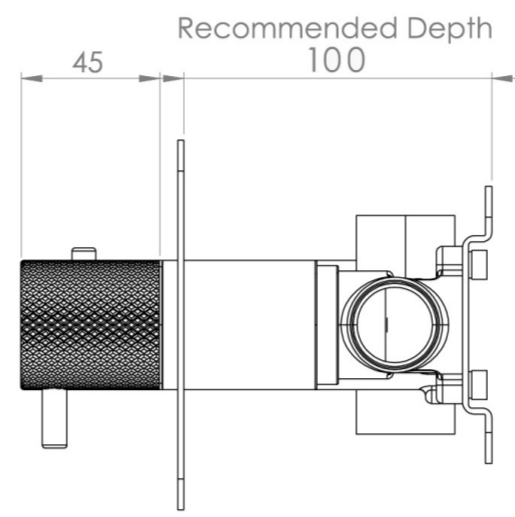

COS 2 WAY 3 HANDLE THERMOSTATIC SHOWER VALVE KIT - W/ KNURLED HANDLE - LANDSCAPE - SATIN BLACK (PVD)

PRODUCT INFORMATION

Height:	120mm
Width:	275mm
Finish:	Satin Black (PVD)
Guarantee	5 years
Outlets	2

Product Code: CO322L.KSB

DESCRIPTION

The COS collection blends modern and classic design for versatile bathroom brassware.

This landscape thermostatic valve features 2 outlets, controlling a shower head and handset, a handset and bath filler, or a shower head and bath filler. The left and right handles manage the on/off function, while the middle handle adjusts the temperature.

WRAS Approved Valve

TECHNICAL DRAWING

FLOW RATE

- 0.5 Bar - Flowrate: 10.7 l/min
- 1 Bar - Flowrate: 21 l/min
- 2 Bar - Flowrate: 28.5 l/min
- 3 Bar - Flowrate: 35 l/min
- 5 Bar - Flowrate: 32.7 l/min

Saneux reserves the right to alter the specifications and product range without prior notice. Dimensions are given as a guide only. Dimensions should not be used for surrounding furniture, fixtures and fittings until the product is on site.