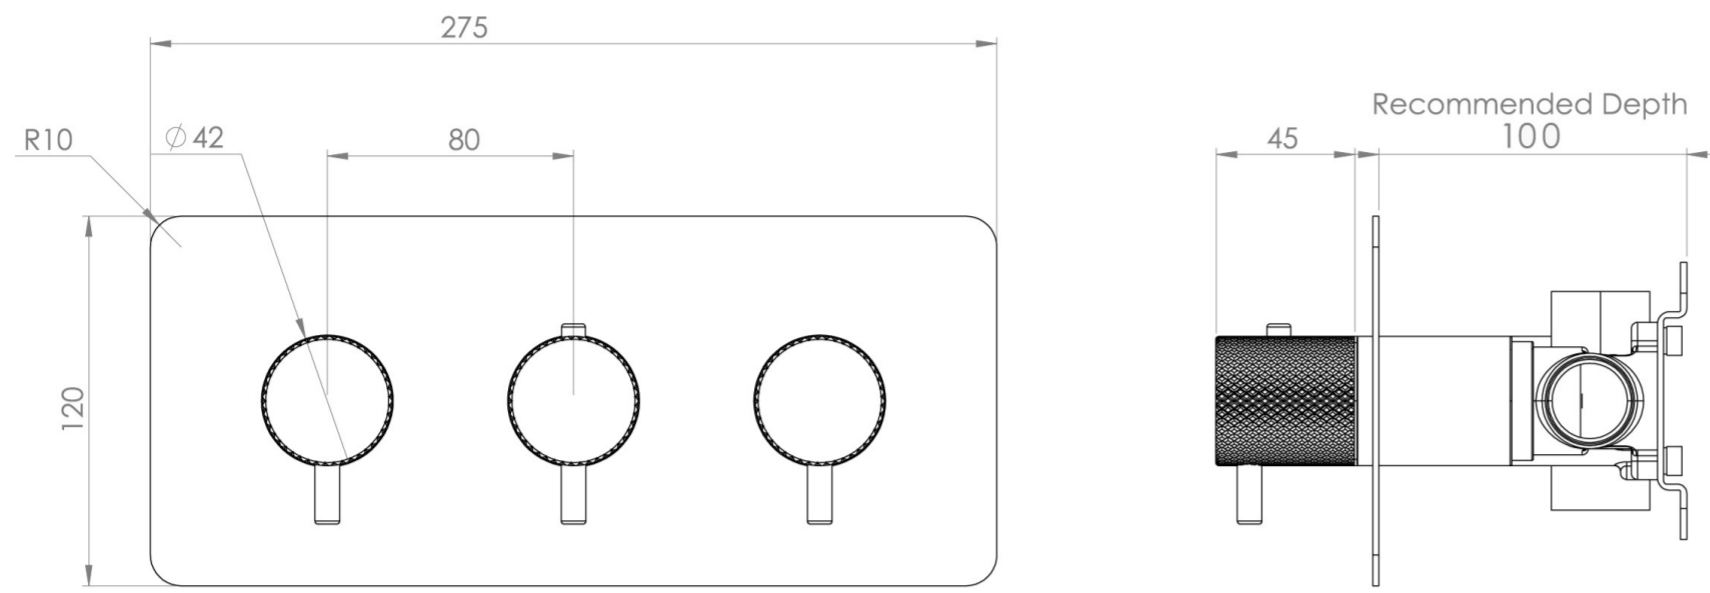

COS 2 WAY 3 HANDLE THERMOSTATIC SHOWER VALVE KIT - W/ KNURLED HANDLE - LANDSCAPE - BRUSHED NICKEL (PVD)

PRODUCT INFORMATION

Height:	120mm
Width:	275mm
Finish:	Brushed Nickel (PVD)
Guarantee	5 years
Outlets	2

Product Code: CO322L.KBN

DESCRIPTION

The COS collection blends modern and classic design for versatile bathroom brassware.

This landscape thermostatic valve features 2 outlets, controlling a shower head and handset, a handset and bath filler, or a shower head and bath filler. The left and right handles manage the on/off function, while the middle handle adjusts the temperature.

WRAS Approved Valve

TECHNICAL DRAWING

FLOW RATE

- 0.5 Bar - Flowrate: 10.7 l/min
- 1 Bar - Flowrate: 21 l/min
- 2 Bar - Flowrate: 28.5 l/min
- 3 Bar - Flowrate: 35 l/min
- 5 Bar - Flowrate: 32.7 l/min

Saneux reserves the right to alter the specifications and product range without prior notice. Dimensions are given as a guide only. Dimensions should not be used for surrounding furniture, fixtures and fittings until the product is on site.