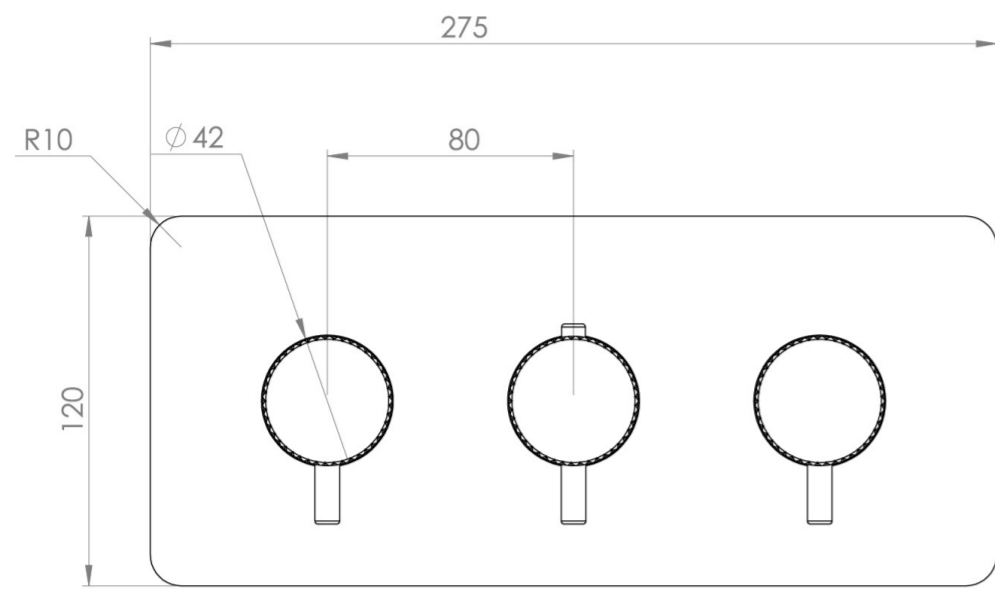

## PRODUCT INFORMATION

<b>Height:</b>	120mm
<b>Width:</b>	275mm
<b>Finish:</b>	Brushed Nickel (PVD)
<b>Guarantee</b>	5 years
<b>Outlets</b>	2

**Product Code:** CO322L.KBN

---

## DESCRIPTION

The COS collection blends modern and classic design for versatile bathroom brassware.

This landscape thermostatic valve features 2 outlets, controlling a shower head and handset, a handset and bath filler, or a shower head and bath filler. The left and right handles manage the on/off function, while the middle handle adjusts the temperature.

## FLOW RATE

- 0.5 Bar - Flowrate: 10.7 l/min
- 1 Bar - Flowrate: 21 l/min
- 2 Bar - Flowrate: 28.5 l/min
- 3 Bar - Flowrate: 35 l/min
- 5 Bar - Flowrate: 32.7 l/min

---

Saneux reserves the right to alter the specifications and product range without prior notice. Dimensions are given as a guide only. Dimensions should not be used for surrounding furniture, fixtures and fittings until the product is on site.