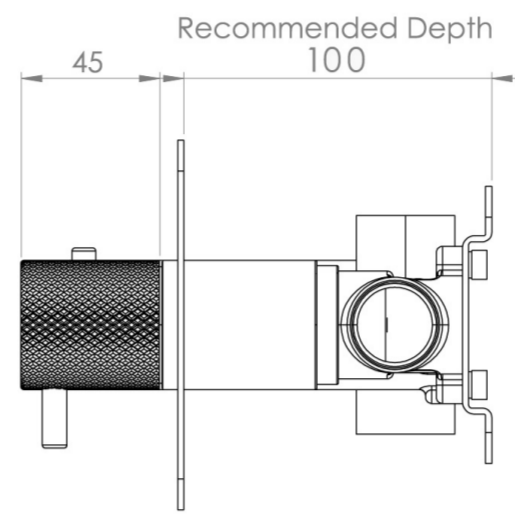

TECHNICAL DRAWING

FLOW RATE

- 0.5 Bar - Flowrate: 10.7 l/min
- 1 Bar - Flowrate: 21 l/min
- 2 Bar - Flowrate: 28.5 l/min
- 3 Bar - Flowrate: 35 l/min
- 5 Bar - Flowrate: 32.7 l/min

Saneux reserves the right to alter the specifications and product range without prior notice. Dimensions are given as a guide only. Dimensions should not be used for surrounding furniture, fixtures and fittings until the product is on site.

<https://saneux.com/products/cos-2-way-3-handle-thermostatic-shower-valve-kit-w-knurled-handle-landscape-brushed-nickel-pvd>