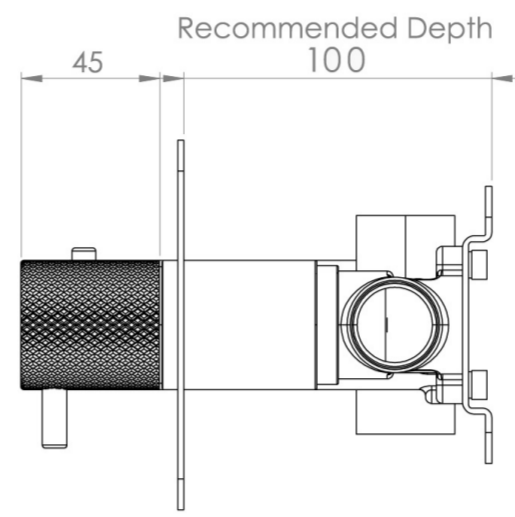

TECHNICAL DRAWING

FLOW RATE

- 0.5 Bar - Flowrate: 10.7 l/min
- 1 Bar - Flowrate: 21 l/min
- 2 Bar - Flowrate: 28.5 l/min
- 3 Bar - Flowrate: 35 l/min
- 5 Bar - Flowrate: 32.7 l/min

Saneux reserves the right to alter the specifications and product range without prior notice. Dimensions are given as a guide only. Dimensions should not be used for surrounding furniture, fixtures and fittings until the product is on site.

<https://saneux.com/products/cos-2-way-3-handle-thermostatic-shower-valve-kit-w-knurlled-handle-landscape-brushed-nickel-pvd>