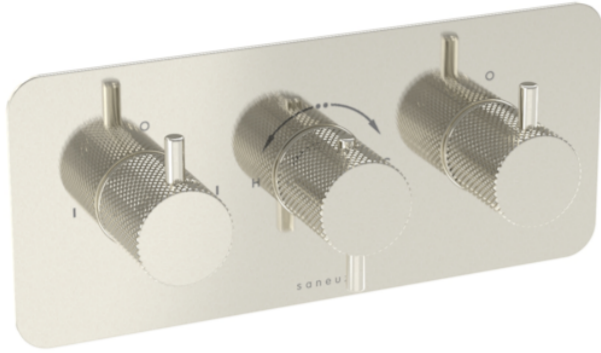

# COS 2 WAY 3 HANDLE THERMOSTATIC SHOWER VALVE KIT - W/ KNURLED HANDLE - LANDSCAPE - BRUSHED NICKEL (PVD)

## PRODUCT INFORMATION

<b>Height:</b>	120mm
<b>Width:</b>	275mm
<b>Finish:</b>	Brushed Nickel (PVD)
<b>Guarantee</b>	5 years
<b>Outlets</b>	2

**Product Code:** CO322L.KBN

## DESCRIPTION

The COS collection blends modern and classic design for versatile bathroom brassware.

This landscape thermostatic valve features 2 outlets, controlling a shower head and handset, a handset and bath filler, or a shower head and bath filler. The left and right handles manage the on/off function, while the middle handle adjusts the temperature.

<https://saneux.com/products/cos-2-way-3-handle-thermostatic-shower-valve-kit-w-knurled-handle-landscape-brushed-nickel-pvd>