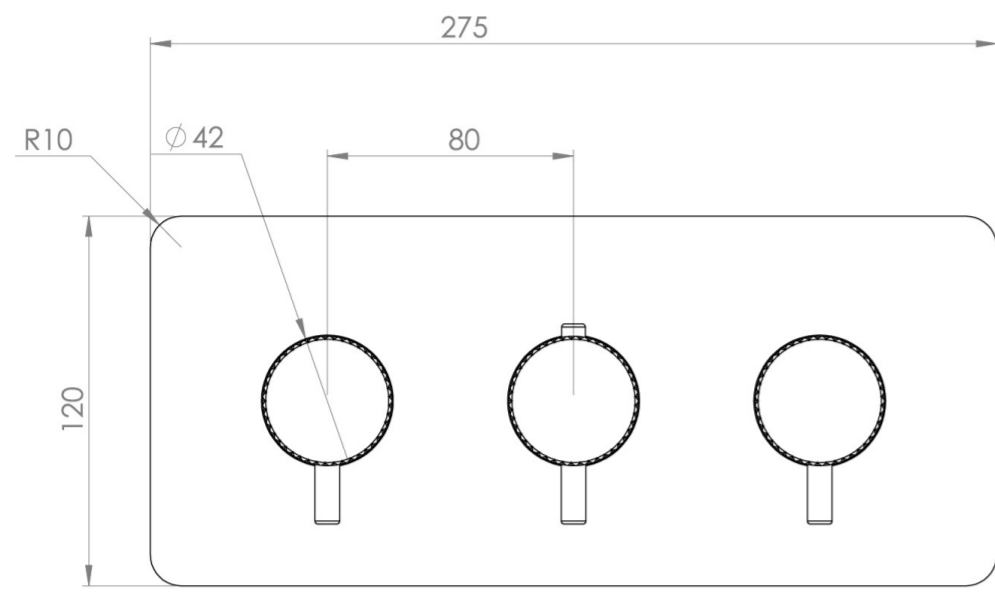

## PRODUCT INFORMATION

<b>Height:</b>	120mm
<b>Width:</b>	275mm
<b>Finish:</b>	Brushed Nickel (PVD)
<b>Guarantee</b>	5 years
<b>Outlets</b>	2

**Product Code:** CO322L.KBN

## DESCRIPTION

The COS collection blends modern and classic design for versatile bathroom brassware.

This landscape thermostatic valve features 2 outlets, controlling a shower head and handset, a handset and bath filler, or a shower head and bath filler. The left and right handles manage the on/off function, while the middle handle adjusts the temperature.

## FLOW RATE

- 0.5 Bar - Flowrate: 10.7 l/min
- 1 Bar - Flowrate: 21 l/min
- 2 Bar - Flowrate: 28.5 l/min
- 3 Bar - Flowrate: 35 l/min
- 5 Bar - Flowrate: 32.7 l/min

---

Saneux reserves the right to alter the specifications and product range without prior notice. Dimensions are given as a guide only. Dimensions should not be used for surrounding furniture, fixtures and fittings until the product is on site.