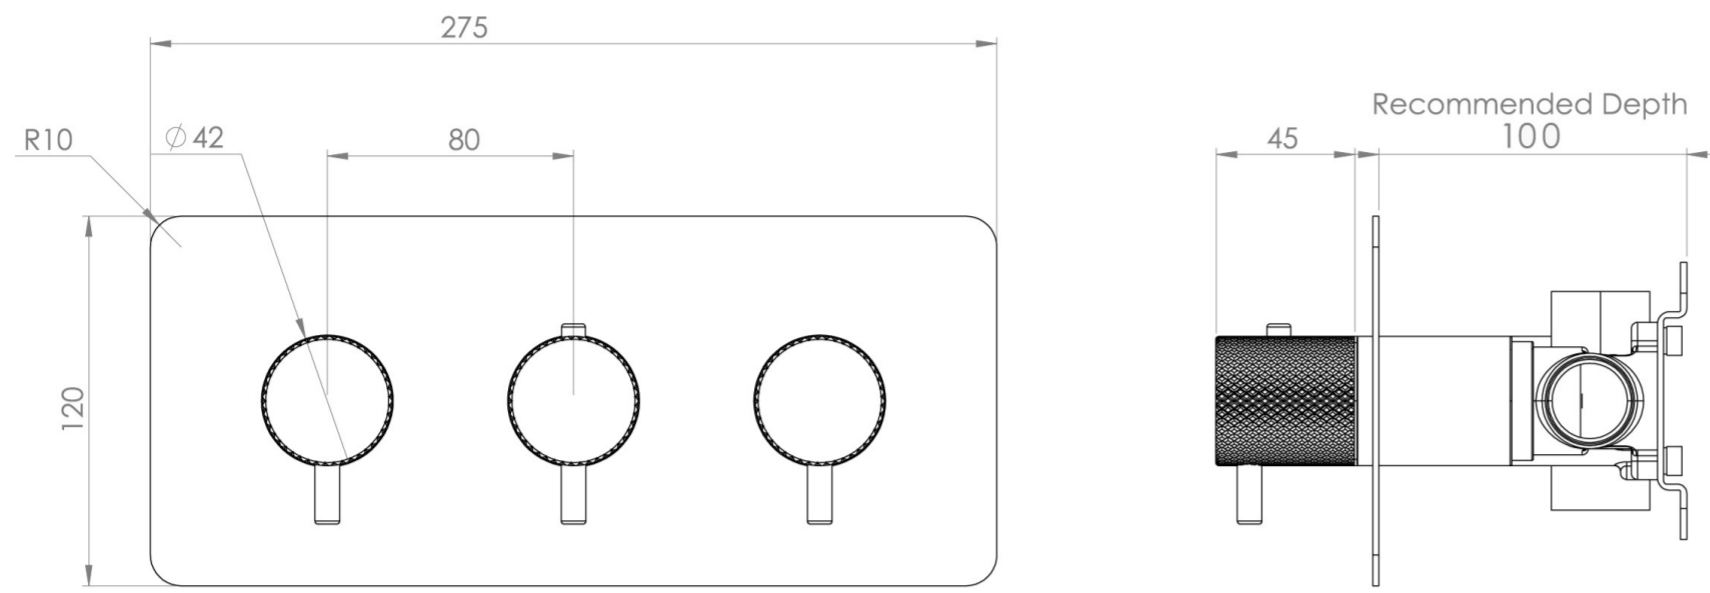

COS 2 WAY 3 HANDLE THERMOSTATIC SHOWER VALVE KIT - W/ KNURLED HANDLE - LANDSCAPE - BRUSHED NICKEL (PVD)

PRODUCT INFORMATION

| | |
|------------------|----------------------|
| Height: | 120mm |
| Width: | 275mm |
| Finish: | Brushed Nickel (PVD) |
| Guarantee | 5 years |
| Outlets | 2 |

Product Code: CO322L.KBN

DESCRIPTION

The COS collection blends modern and classic design for versatile bathroom brassware.

This landscape thermostatic valve features 2 outlets, controlling a shower head and handset, a handset and bath filler, or a shower head and bath filler. The left and right handles manage the on/off function, while the middle handle adjusts the temperature.

WRAS Approved Valve

TECHNICAL DRAWING

FLOW RATE

- 0.5 Bar - Flowrate: 10.7 l/min
- 1 Bar - Flowrate: 21 l/min
- 2 Bar - Flowrate: 28.5 l/min
- 3 Bar - Flowrate: 35 l/min
- 5 Bar - Flowrate: 32.7 l/min

Saneux reserves the right to alter the specifications and product range without prior notice. Dimensions are given as a guide only. Dimensions should not be used for surrounding furniture, fixtures and fittings until the product is on site.