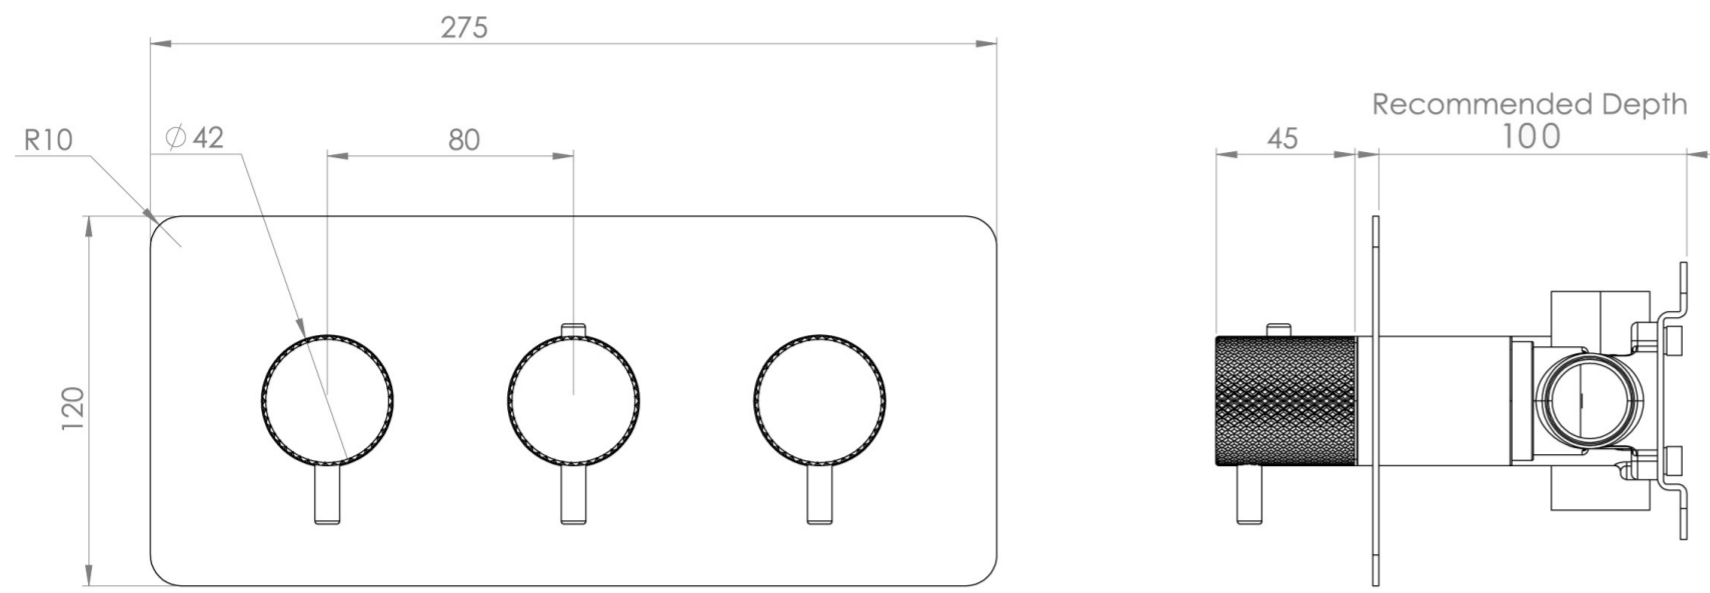

TECHNICAL DRAWING

FLOW RATE

- 0.5 Bar - Flowrate: 10.7 l/min
- 1 Bar - Flowrate: 21 l/min
- 2 Bar - Flowrate: 28.5 l/min
- 3 Bar - Flowrate: 35 l/min
- 5 Bar - Flowrate: 32.7 l/min

Saneux reserves the right to alter the specifications and product range without prior notice. Dimensions are given as a guide only. Dimensions should not be used for surrounding furniture, fixtures and fittings until the product is on site.

<https://saneux.com/products/cos-2-way-3-handle-thermostatic-shower-valve-kit-w-knurled-handle-landscape-brushed-brass-pvd>