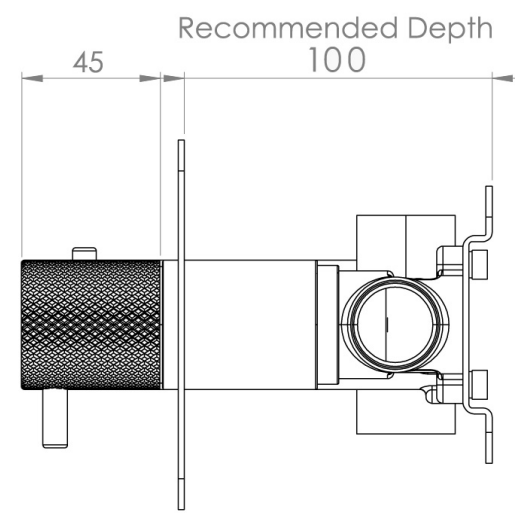

COS 2 WAY 3 HANDLE THERMOSTATIC SHOWER VALVE KIT - W/ KNURLED HANDLE - LANDSCAPE - BRUSHED BRASS (PVD)

PRODUCT INFORMATION

Height:	120mm
Width:	275mm
Finish:	Brushed Brass (PVD)
Guarantee	5 years
Outlets	2

Product Code: CO322L.KBB

DESCRIPTION

The COS collection blends modern and classic design for versatile bathroom brassware.

This landscape thermostatic valve features 2 outlets, controlling a shower head and handset, a handset and bath filler, or a shower head and bath filler. The left and right handles manage the on/off function, while the middle handle adjusts the temperature.

WRAS Approved Valve

TECHNICAL DRAWING

FLOW RATE

- 0.5 Bar - Flowrate: 10.7 l/min
- 1 Bar - Flowrate: 21 l/min
- 2 Bar - Flowrate: 28.5 l/min
- 3 Bar - Flowrate: 35 l/min
- 5 Bar - Flowrate: 32.7 l/min

Saneux reserves the right to alter the specifications and product range without prior notice. Dimensions are given as a guide only. Dimensions should not be used for surrounding furniture, fixtures and fittings until the product is on site.