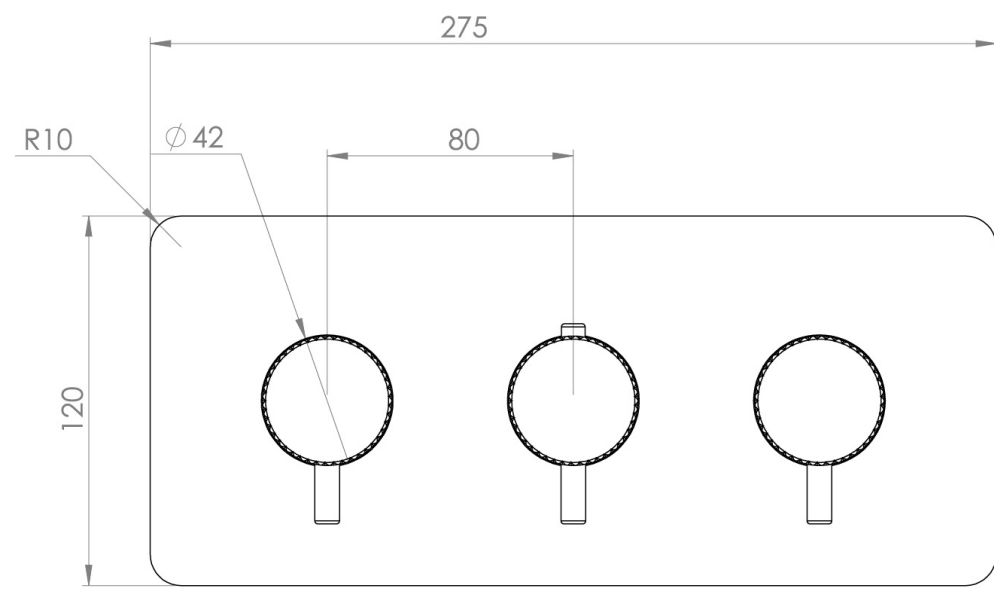

COS 2 WAY 3 HANDLE THERMOSTATIC SHOWER VALVE KIT - W/ KNURLED HANDLE - LANDSCAPE - BRUSHED BRASS (PVD)

PRODUCT INFORMATION

Height:	120mm
Width:	275mm
Finish:	Brushed Brass (PVD)
Guarantee	5 years
Outlets	2

Product Code: CO322L.KBB

DESCRIPTION

The COS collection blends modern and classic design for versatile bathroom brassware.

This landscape thermostatic valve features 2 outlets, controlling a shower head and handset, a handset and bath filler, or a shower head and bath filler. The left and right handles manage the on/off function, while the middle handle adjusts the temperature.

WRAS Approved Valve

TECHNICAL DRAWING

FLOW RATE

- 0.5 Bar - Flowrate: 10.7 l/min
- 1 Bar - Flowrate: 21 l/min
- 2 Bar - Flowrate: 28.5 l/min
- 3 Bar - Flowrate: 35 l/min
- 5 Bar - Flowrate: 32.7 l/min

Saneux reserves the right to alter the specifications and product range without prior notice. Dimensions are given as a guide only. Dimensions should not be used for surrounding furniture, fixtures and fittings until the product is on site.