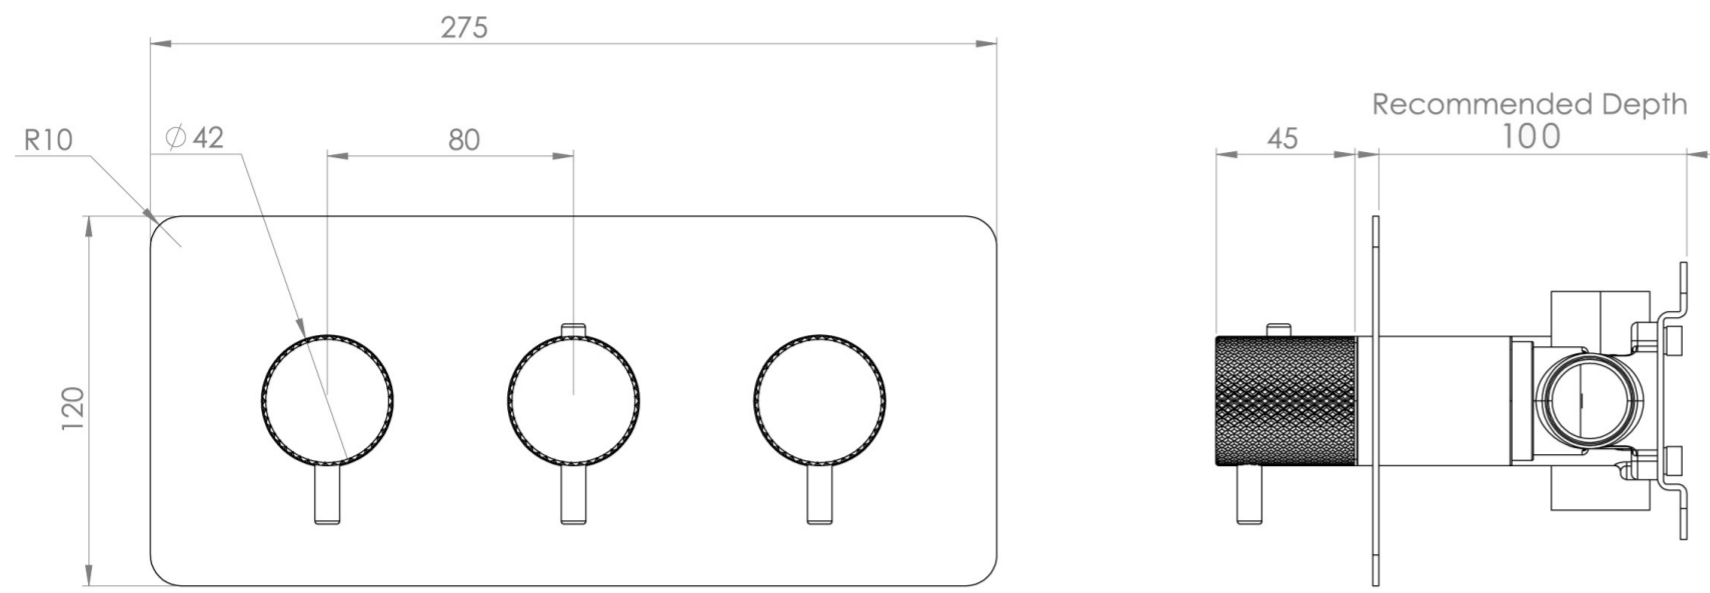

## PRODUCT INFORMATION

<b>Height:</b>	120mm
<b>Width:</b>	275mm
<b>Finish:</b>	Brushed Brass (PVD)
<b>Guarantee</b>	5 years
<b>Outlets</b>	2

**Product Code:** CO322L.KBB

## DESCRIPTION

The COS collection blends modern and classic design for versatile bathroom brassware.

This landscape thermostatic valve features 2 outlets, controlling a shower head and handset, a handset and bath filler, or a shower head and bath filler. The left and right handles manage the on/off function, while the middle handle adjusts the temperature.

## FLOW RATE

- 0.5 Bar - Flowrate: 10.7 l/min
- 1 Bar - Flowrate: 21 l/min
- 2 Bar - Flowrate: 28.5 l/min
- 3 Bar - Flowrate: 35 l/min
- 5 Bar - Flowrate: 32.7 l/min

---

Saneux reserves the right to alter the specifications and product range without prior notice. Dimensions are given as a guide only. Dimensions should not be used for surrounding furniture, fixtures and fittings until the product is on site.