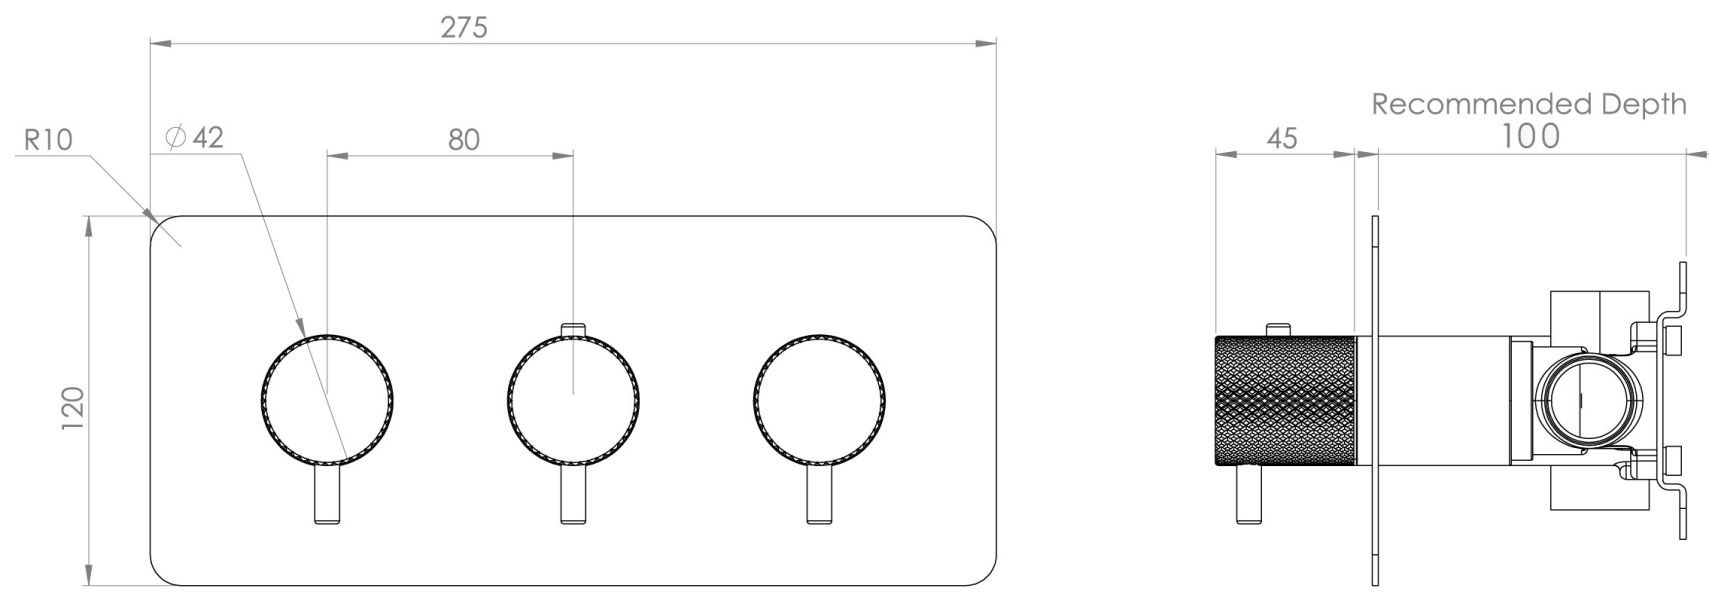

COS 2 WAY 3 HANDLE THERMOSTATIC SHOWER VALVE KIT - W/ KNURLED HANDLE - LANDSCAPE - BRUSHED BRASS (PVD)

PRODUCT INFORMATION

Height:	120mm
Width:	275mm
Finish:	Brushed Brass (PVD)
Guarantee	5 years
Outlets	2

Product Code: CO322L.KBB

DESCRIPTION

The COS collection blends modern and classic design for versatile bathroom brassware.

This landscape thermostatic valve features 2 outlets, controlling a shower head and handset, a handset and bath filler, or a shower head and bath filler. The left and right handles manage the on/off function, while the middle handle adjusts the temperature.

WRAS Approved Valve

TECHNICAL DRAWING

FLOW RATE

- 0.5 Bar - Flowrate: 10.7 l/min
- 1 Bar - Flowrate: 21 l/min
- 2 Bar - Flowrate: 28.5 l/min
- 3 Bar - Flowrate: 35 l/min
- 5 Bar - Flowrate: 32.7 l/min

Saneux reserves the right to alter the specifications and product range without prior notice. Dimensions are given as a guide only. Dimensions should not be used for surrounding furniture, fixtures and fittings until the product is on site.