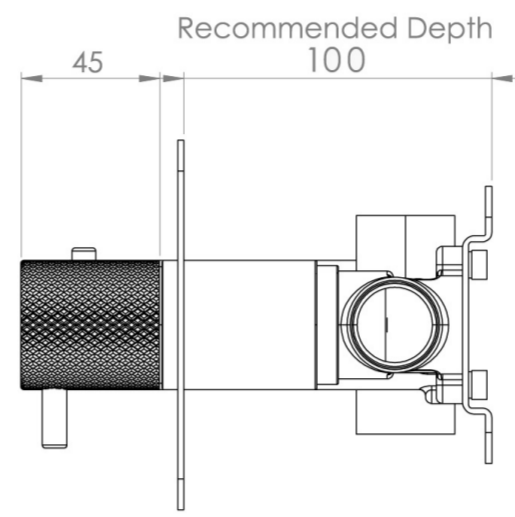

COS 2 WAY 3 HANDLE THERMOSTATIC SHOWER VALVE KIT - W/ KNURLED HANDLE - LANDSCAPE - CHROME

PRODUCT INFORMATION

Height:	120mm
Width:	275mm
Finish:	Chrome
Guarantee	5 years
Outlets	2

Product Code: CO322L.K

DESCRIPTION

The COS collection blends modern and classic design for versatile bathroom brassware.

This landscape thermostatic valve features 2 outlets, controlling a shower head and handset, a handset and bath filler, or a shower head and bath filler. The left and right handles manage the on/off function, while the middle handle adjusts the temperature.

WRAS Approved Valve

TECHNICAL DRAWING

FLOW RATE

- 0.5 Bar - Flowrate: 10.7 l/min
- 1 Bar - Flowrate: 21 l/min
- 2 Bar - Flowrate: 28.5 l/min
- 3 Bar - Flowrate: 35 l/min
- 5 Bar - Flowrate: 32.7 l/min

Saneux reserves the right to alter the specifications and product range without prior notice. Dimensions are given as a guide only. Dimensions should not be used for surrounding furniture, fixtures and fittings until the product is on site.