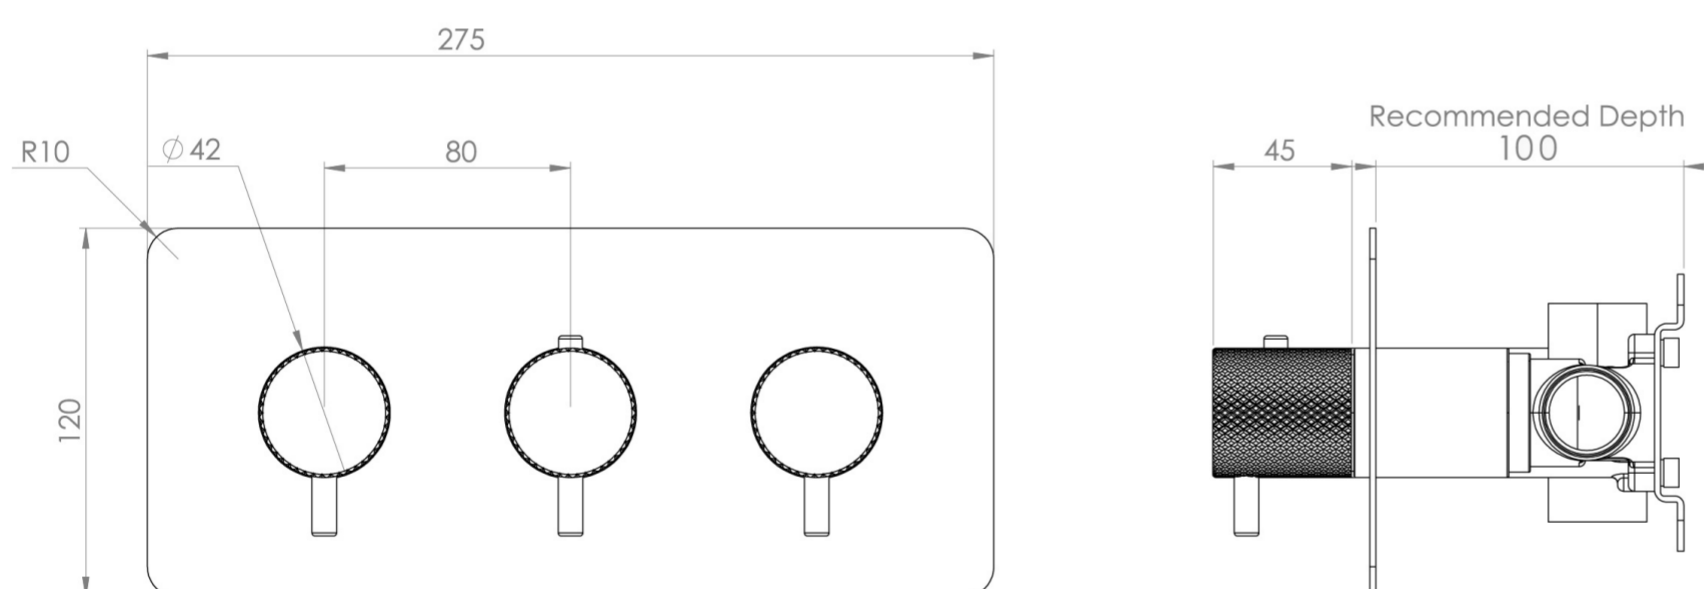

COS 2 WAY 3 HANDLE THERMOSTATIC SHOWER VALVE KIT - W/ KNURLED HANDLE - LANDSCAPE - CHROME

Product Code: CO322L.K

PRODUCT INFORMATION

Finish: Chrome

Guarantee: 5 years

TECHNICAL DRAWING

Saneux reserves the right to alter the specifications and product range without prior notice. Dimensions are given as a guide only. Dimensions should not be used for surrounding furniture, fixtures and fittings until the product is on site.