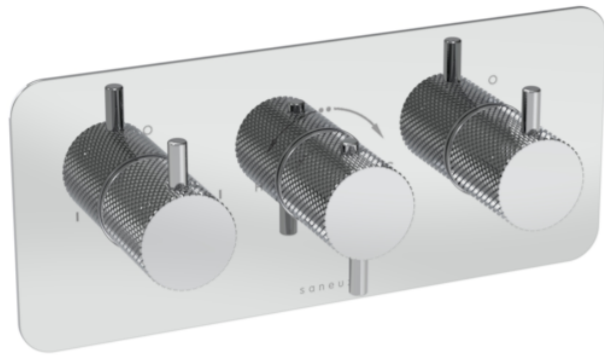

COS 2 WAY 3 HANDLE THERMOSTATIC SHOWER VALVE KIT - W/ KNURLED HANDLE - LANDSCAPE - CHROME

Product Code: CO322L.K

PRODUCT INFORMATION

Finish: Chrome

Guarantee: 5 years

TECHNICAL DRAWING

Saneux reserves the right to alter the specifications and product range without prior notice. Dimensions are given as a guide only. Dimensions should not be used for surrounding furniture, fixtures and fittings until the product is on site.