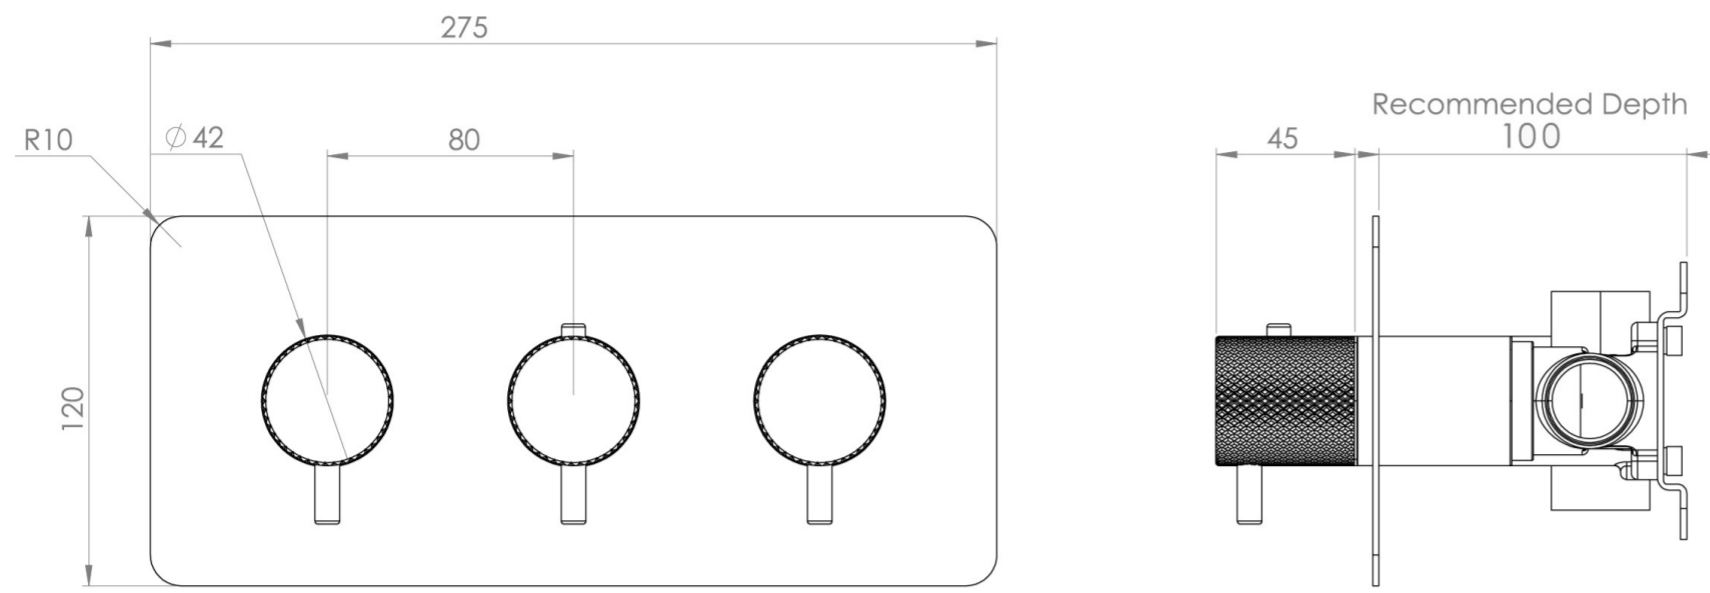

## PRODUCT INFORMATION

<b>Height:</b>	120mm
<b>Width:</b>	275mm
<b>Finish:</b>	Chrome
<b>Guarantee</b>	5 years
<b>Outlets</b>	2

**Product Code:** CO322L.K

---

## DESCRIPTION

The COS collection blends modern and classic design for versatile bathroom brassware.

This landscape thermostatic valve features 2 outlets, controlling a shower head and handset, a handset and bath filler, or a shower head and bath filler. The left and right handles manage the on/off function, while the middle handle adjusts the temperature.

## FLOW RATE

- 0.5 Bar - Flowrate: 10.7 l/min
- 1 Bar - Flowrate: 21 l/min
- 2 Bar - Flowrate: 28.5 l/min
- 3 Bar - Flowrate: 35 l/min
- 5 Bar - Flowrate: 32.7 l/min

---

Saneux reserves the right to alter the specifications and product range without prior notice. Dimensions are given as a guide only. Dimensions should not be used for surrounding furniture, fixtures and fittings until the product is on site.