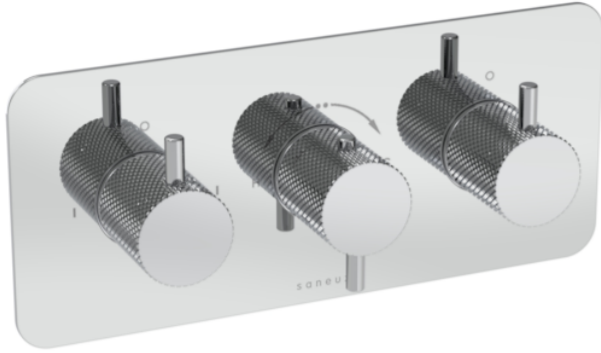

# COS 2 WAY 3 HANDLE THERMOSTATIC SHOWER VALVE KIT - W/ KNURLED HANDLE - LANDSCAPE - CHROME

---

## PRODUCT INFORMATION

<b>Height:</b>	120mm
<b>Width:</b>	275mm
<b>Finish:</b>	Chrome
<b>Guarantee</b>	5 years
<b>Outlets</b>	2

**Product Code:** CO322L.K

---

## DESCRIPTION

The COS collection blends modern and classic design for versatile bathroom brassware.

This landscape thermostatic valve features 2 outlets, controlling a shower head and handset, a handset and bath filler, or a shower head and bath filler. The left and right handles manage the on/off function, while the middle handle adjusts the temperature.

<https://saneux.com/products/cos-2-way-3-handle-thermostatic-shower-valve-kit-w-knurlled-handle-landscape-chrome>