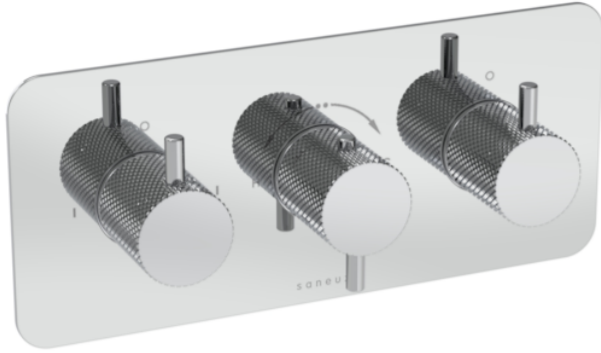

COS 2 WAY 3 HANDLE THERMOSTATIC SHOWER VALVE KIT - W/ KNURLED HANDLE - LANDSCAPE - CHROME

PRODUCT INFORMATION

Height:	120mm
Width:	275mm
Finish:	Chrome
Guarantee	5 years
Outlets	2

Product Code: CO322L.K

DESCRIPTION

The COS collection blends modern and classic design for versatile bathroom brassware.

This landscape thermostatic valve features 2 outlets, controlling a shower head and handset, a handset and bath filler, or a shower head and bath filler. The left and right handles manage the on/off function, while the middle handle adjusts the temperature.

Choose from three handle styles—Classic, Knurled, and Fluted—in five finishes: Chrome, Brushed Brass, Brushed Bronze, Brushed Nickel, and Satin Black. The PVD-coated finishes ensure durability and high quality.

<https://saneux.com/products/cos-2-way-3-handle-thermostatic-shower-valve-kit-w-knurlled-handle-landscape-chrome>