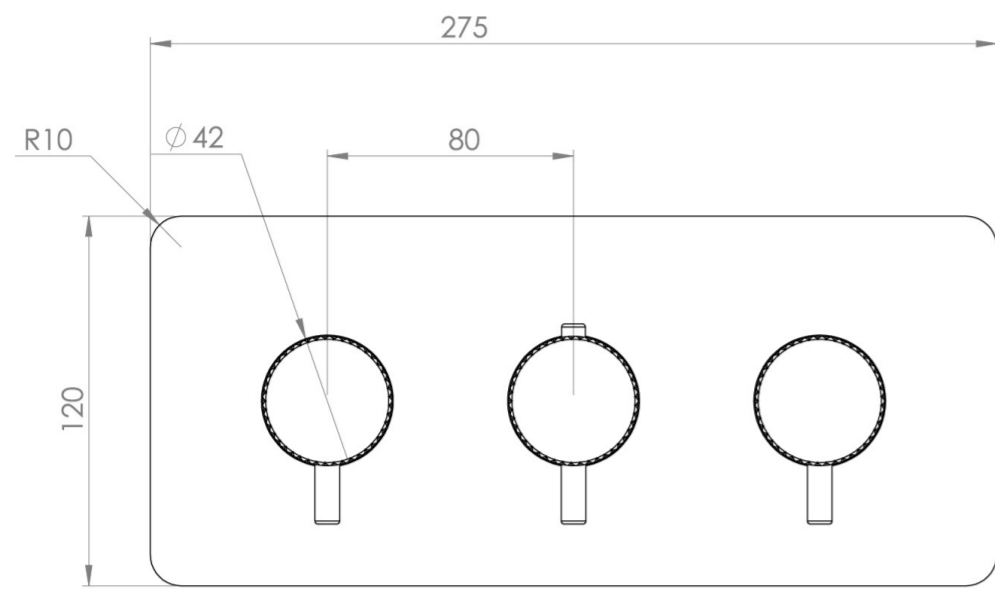

COS 2 WAY 3 HANDLE THERMOSTATIC SHOWER VALVE KIT - W/ KNURLED HANDLE - LANDSCAPE - CHROME

PRODUCT INFORMATION

Height:	120mm
Width:	275mm
Finish:	Chrome
Guarantee	5 years
Outlets	2

Product Code: CO322L.K

DESCRIPTION

The COS collection blends modern and classic design for versatile bathroom brassware.

This landscape thermostatic valve features 2 outlets, controlling a shower head and handset, a handset and bath filler, or a shower head and bath filler. The left and right handles manage the on/off function, while the middle handle adjusts the temperature.

WRAS Approved Valve

TECHNICAL DRAWING

FLOW RATE

- 0.5 Bar - Flowrate: 10.7 l/min
- 1 Bar - Flowrate: 21 l/min
- 2 Bar - Flowrate: 28.5 l/min
- 3 Bar - Flowrate: 35 l/min
- 5 Bar - Flowrate: 32.7 l/min

Saneux reserves the right to alter the specifications and product range without prior notice. Dimensions are given as a guide only. Dimensions should not be used for surrounding furniture, fixtures and fittings until the product is on site.