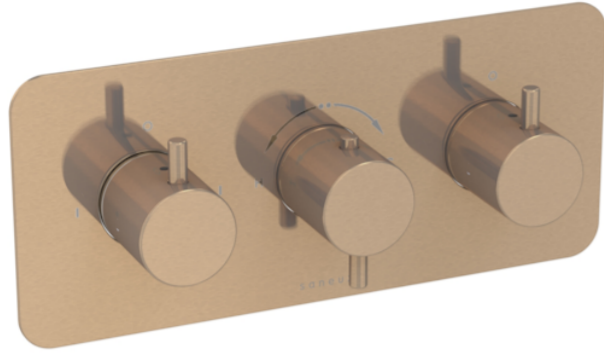

COS 2 WAY 3 HANDLE THERMOSTATIC SHOWER VALVE KIT - W/ CLASSIC HANDLE - LANDSCAPE - BRUSHED BRONZE (PVD)

PRODUCT INFORMATION

Height:	120mm
Width:	275mm
Finish:	Brushed Bronze (PVD)
Guarantee	5 years
Outlets	2

Product Code: CO322L.BR

DESCRIPTION

The COS collection blends modern and classic design for versatile bathroom brassware.

This landscape thermostatic valve features 2 outlets, controlling a shower head and handset, a handset and bath filler, or a shower head and bath filler. The left and right handles manage the on/off function, while the middle handle adjusts the temperature.

Choose from three handle styles—Classic, Knurled, and Fluted—in five finishes: Chrome, Brushed Brass, Brushed Bronze, Brushed Nickel, and Satin Black. The PVD-coated finishes ensure durability and high quality.

<https://saneux.com/products/cos-2-way-3-handle-thermostatic-shower-valve-kit-w-classic-handle-landscape-brushed-bronze-pvd>