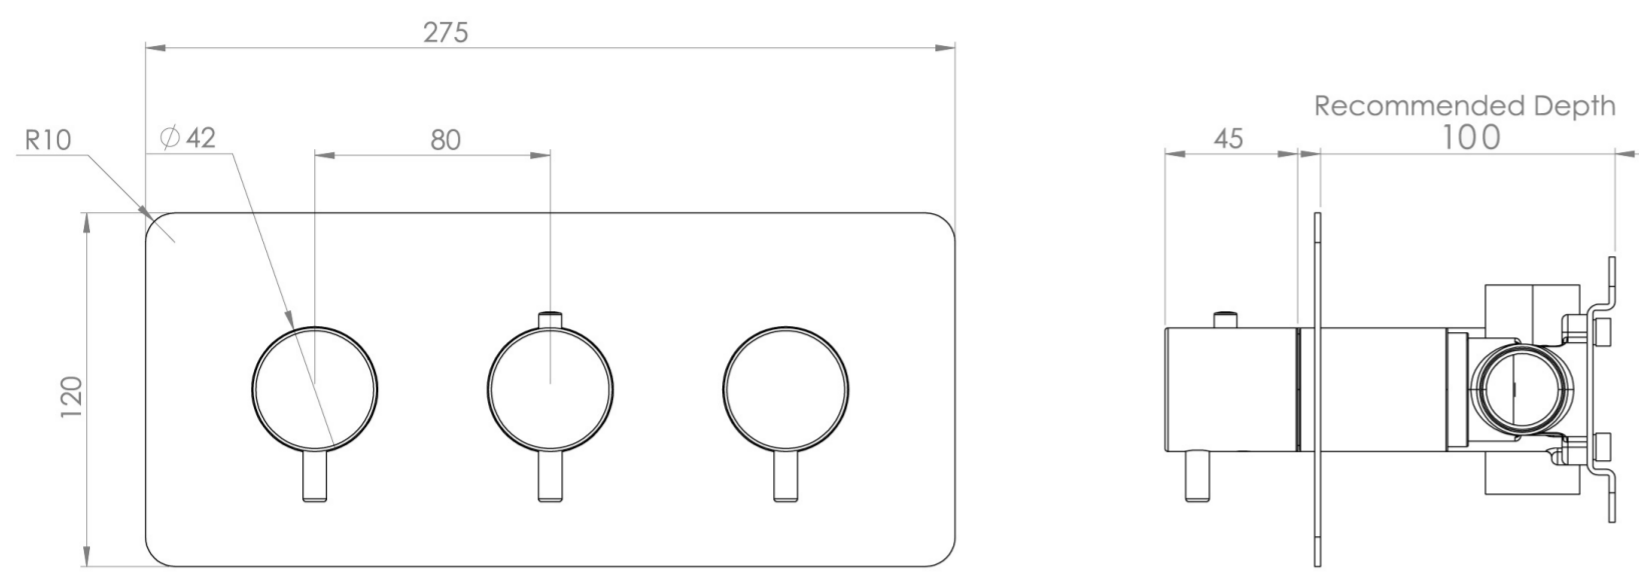

COS 2 WAY 3 HANDLE THERMOSTATIC SHOWER VALVE KIT - W/ CLASSIC HANDLE - LANDSCAPE - BRUSHED BRONZE (PVD)

PRODUCT INFORMATION

Height:	120mm
Width:	275mm
Finish:	Brushed Bronze (PVD)
Guarantee	5 years
Outlets	2

Product Code: CO322L.BR

DESCRIPTION

The COS collection blends modern and classic design for versatile bathroom brassware.

This landscape thermostatic valve features 2 outlets, controlling a shower head and handset, a handset and bath filler, or a shower head and bath filler. The left and right handles manage the on/off function, while the middle handle adjusts the temperature.

WRAS Approved Valve

TECHNICAL DRAWING

FLOW RATE

- 0.5 Bar - Flowrate: 10.7 l/min
- 1 Bar - Flowrate: 21 l/min
- 2 Bar - Flowrate: 28.5 l/min
- 3 Bar - Flowrate: 35 l/min
- 5 Bar - Flowrate: 32.7 l/min

Saneux reserves the right to alter the specifications and product range without prior notice. Dimensions are given as a guide only. Dimensions should not be used for surrounding furniture, fixtures and fittings until the product is on site.