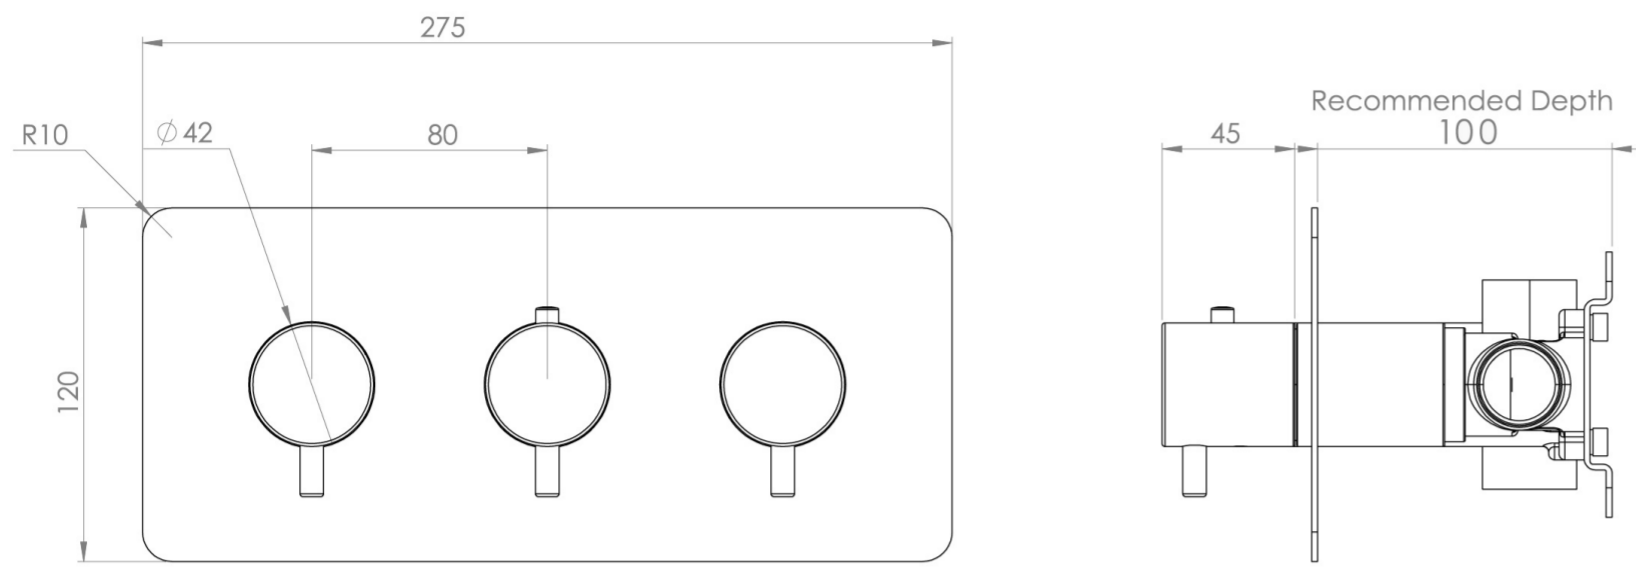

COS 2 WAY 3 HANDLE THERMOSTATIC SHOWER VALVE KIT - W/ CLASSIC HANDLE - LANDSCAPE - BRUSHED BRONZE (PVD)

PRODUCT INFORMATION

Height:	120mm
Width:	275mm
Finish:	Brushed Bronze (PVD)
Guarantee	5 years
Outlets	2

Product Code: CO322L.BR

DESCRIPTION

The COS collection blends modern and classic design for versatile bathroom brassware.

This landscape thermostatic valve features 2 outlets, controlling a shower head and handset, a handset and bath filler, or a shower head and bath filler. The left and right handles manage the on/off function, while the middle handle adjusts the temperature.

WRAS Approved Valve

TECHNICAL DRAWING

FLOW RATE

- 0.5 Bar - Flowrate: 10.7 l/min
- 1 Bar - Flowrate: 21 l/min
- 2 Bar - Flowrate: 28.5 l/min
- 3 Bar - Flowrate: 35 l/min
- 5 Bar - Flowrate: 32.7 l/min

Saneux reserves the right to alter the specifications and product range without prior notice. Dimensions are given as a guide only. Dimensions should not be used for surrounding furniture, fixtures and fittings until the product is on site.