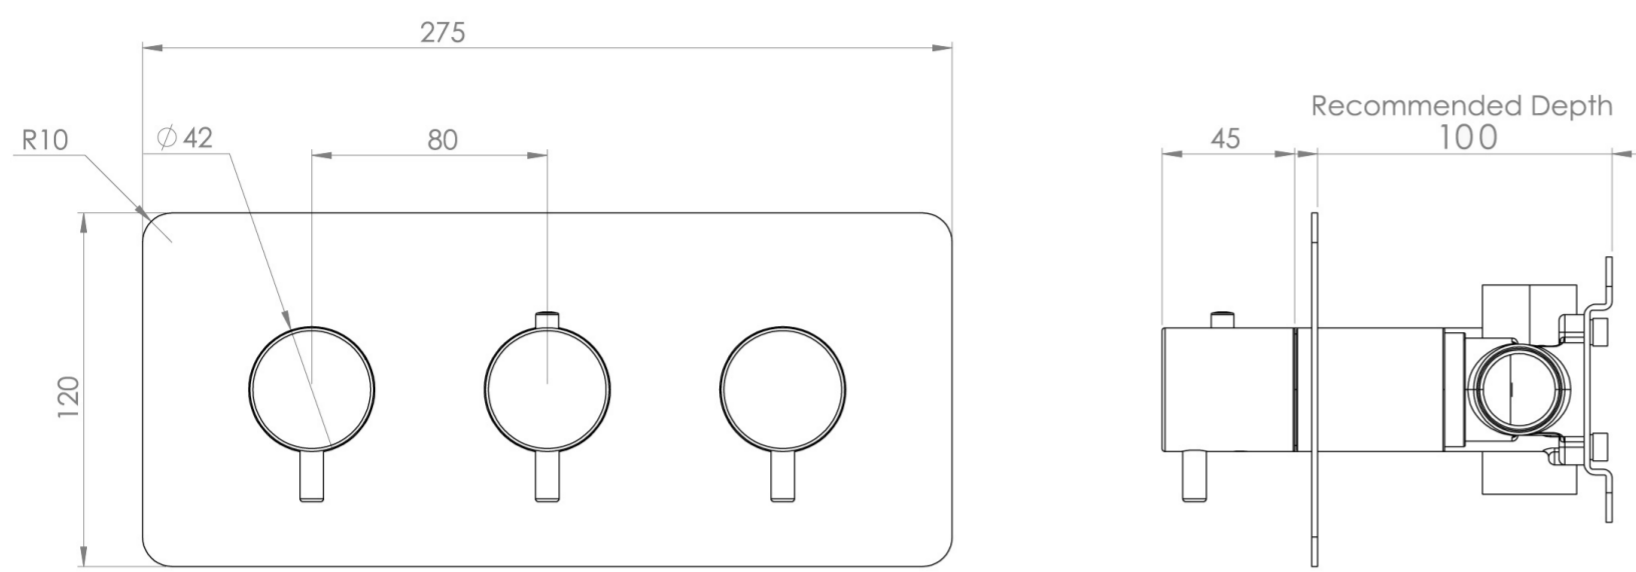

COS 2 WAY 3 HANDLE THERMOSTATIC SHOWER VALVE KIT - W/ CLASSIC HANDLE - LANDSCAPE - BRUSHED BRONZE (PVD)

PRODUCT INFORMATION

Height:	120mm
Width:	275mm
Finish:	Brushed Bronze (PVD)
Guarantee	5 years
Outlets	2

Product Code: CO322L.BR

DESCRIPTION

The COS collection blends modern and classic design for versatile bathroom brassware.

This landscape thermostatic valve features 2 outlets, controlling a shower head and handset, a handset and bath filler, or a shower head and bath filler. The left and right handles manage the on/off function, while the middle handle adjusts the temperature.

WRAS Approved Valve

TECHNICAL DRAWING

FLOW RATE

- 0.5 Bar - Flowrate: 10.7 l/min
- 1 Bar - Flowrate: 21 l/min
- 2 Bar - Flowrate: 28.5 l/min
- 3 Bar - Flowrate: 35 l/min
- 5 Bar - Flowrate: 32.7 l/min

Saneux reserves the right to alter the specifications and product range without prior notice. Dimensions are given as a guide only. Dimensions should not be used for surrounding furniture, fixtures and fittings until the product is on site.