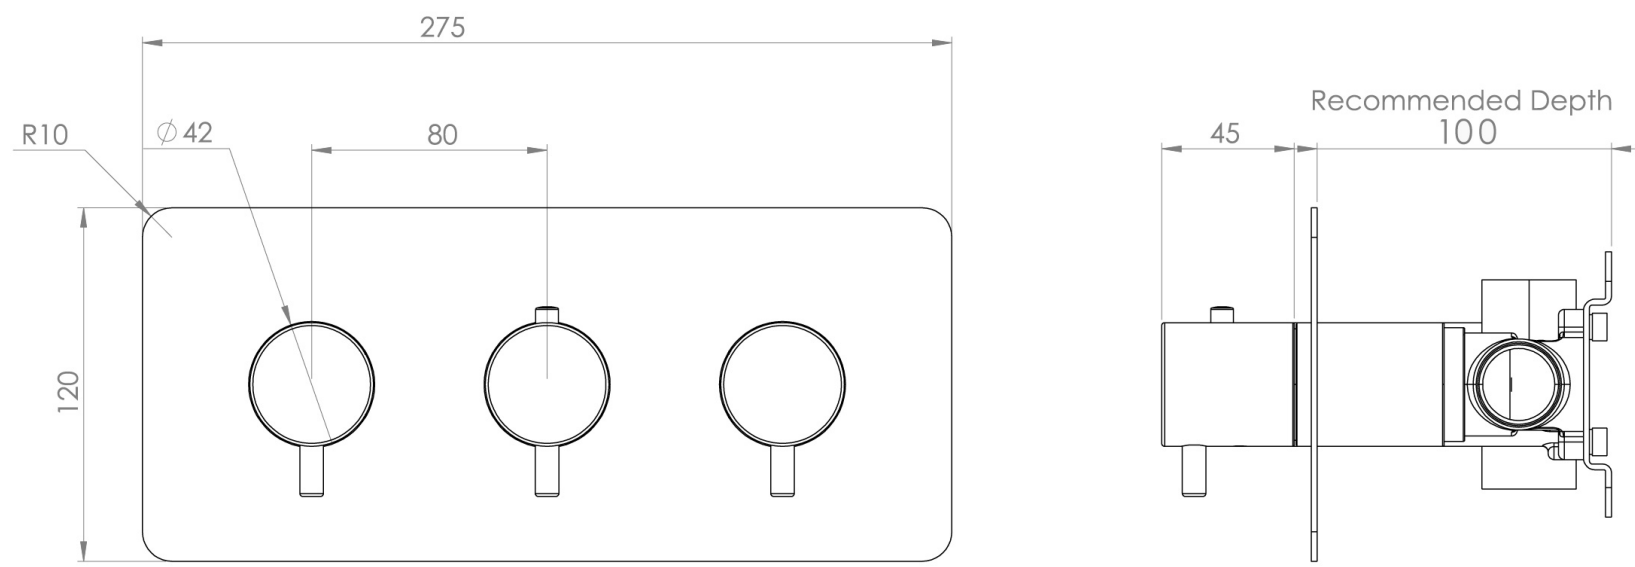

## PRODUCT INFORMATION

<b>Height:</b>	120mm
<b>Width:</b>	275mm
<b>Finish:</b>	Satin Black (PVD)
<b>Guarantee</b>	5 years
<b>Outlets</b>	2

**Product Code:** CO322L.SB

---

## DESCRIPTION

The COS collection blends modern and classic design for versatile bathroom brassware.

This landscape thermostatic valve features 2 outlets, controlling a shower head and handset, a handset and bath filler, or a shower head and bath filler. The left and right handles manage the on/off function, while the middle handle adjusts the temperature.

## FLOW RATE

- 0.5 Bar - Flowrate: 10.7 l/min
- 1 Bar - Flowrate: 21 l/min
- 2 Bar - Flowrate: 28.5 l/min
- 3 Bar - Flowrate: 35 l/min
- 5 Bar - Flowrate: 32.7 l/min

---

Saneux reserves the right to alter the specifications and product range without prior notice. Dimensions are given as a guide only. Dimensions should not be used for surrounding furniture, fixtures and fittings until the product is on site.