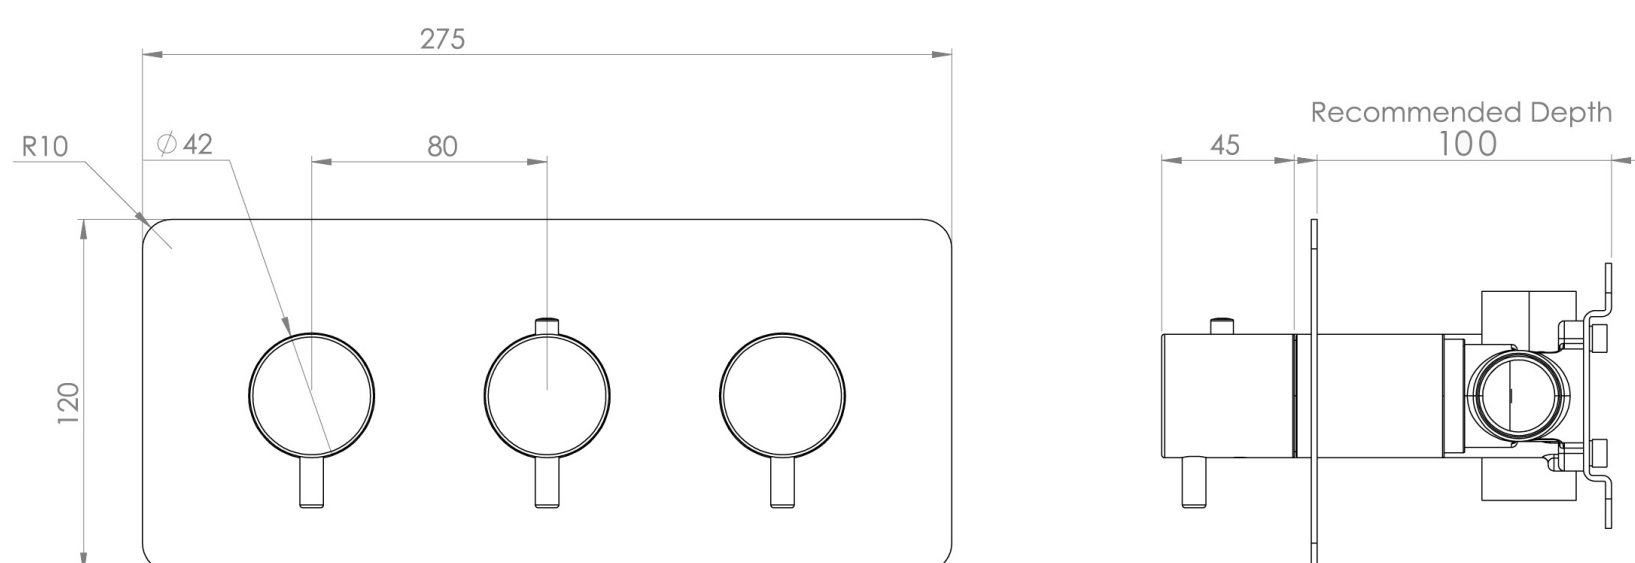

COS 2 WAY 3 HANDLE THERMOSTATIC SHOWER VALVE KIT - W/ CLASSIC HANDLE - LANDSCAPE - SATIN BLACK (PVD)

PRODUCT INFORMATION

Finish:	Satin Black (PVD)
Guarantee	5 years

Product Code: CO322L.SB

TECHNICAL DRAWING

Saneux reserves the right to alter the specifications and product range without prior notice. Dimensions are given as a guide only. Dimensions should not be used for surrounding furniture, fixtures and fittings until the product is on site.