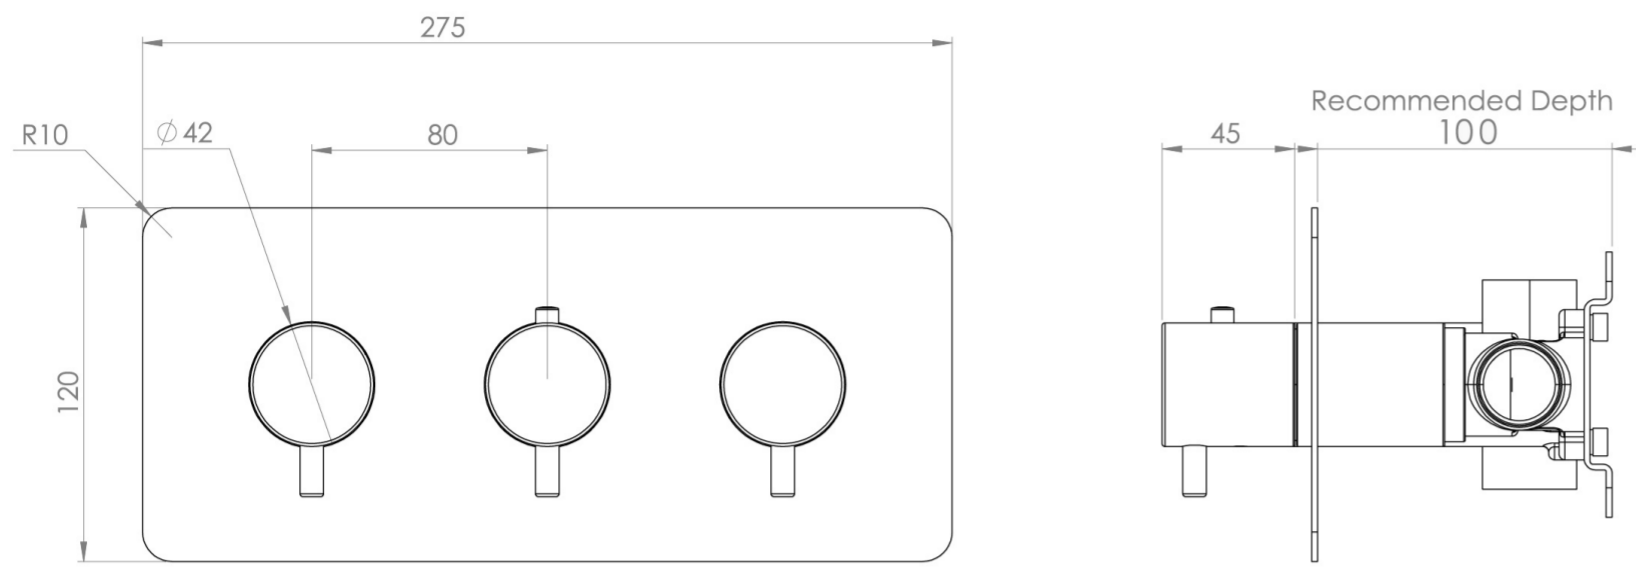

TECHNICAL DRAWING

FLOW RATE

- 0.5 Bar - Flowrate: 10.7 l/min
- 1 Bar - Flowrate: 21 l/min
- 2 Bar - Flowrate: 28.5 l/min
- 3 Bar - Flowrate: 35 l/min
- 5 Bar - Flowrate: 32.7 l/min

Saneux reserves the right to alter the specifications and product range without prior notice. Dimensions are given as a guide only. Dimensions should not be used for surrounding furniture, fixtures and fittings until the product is on site.

<https://saneux.com/products/cos-2-way-3-handle-thermostatic-shower-valve-kit-w-classic-handle-landscape-satin-black-pvd>