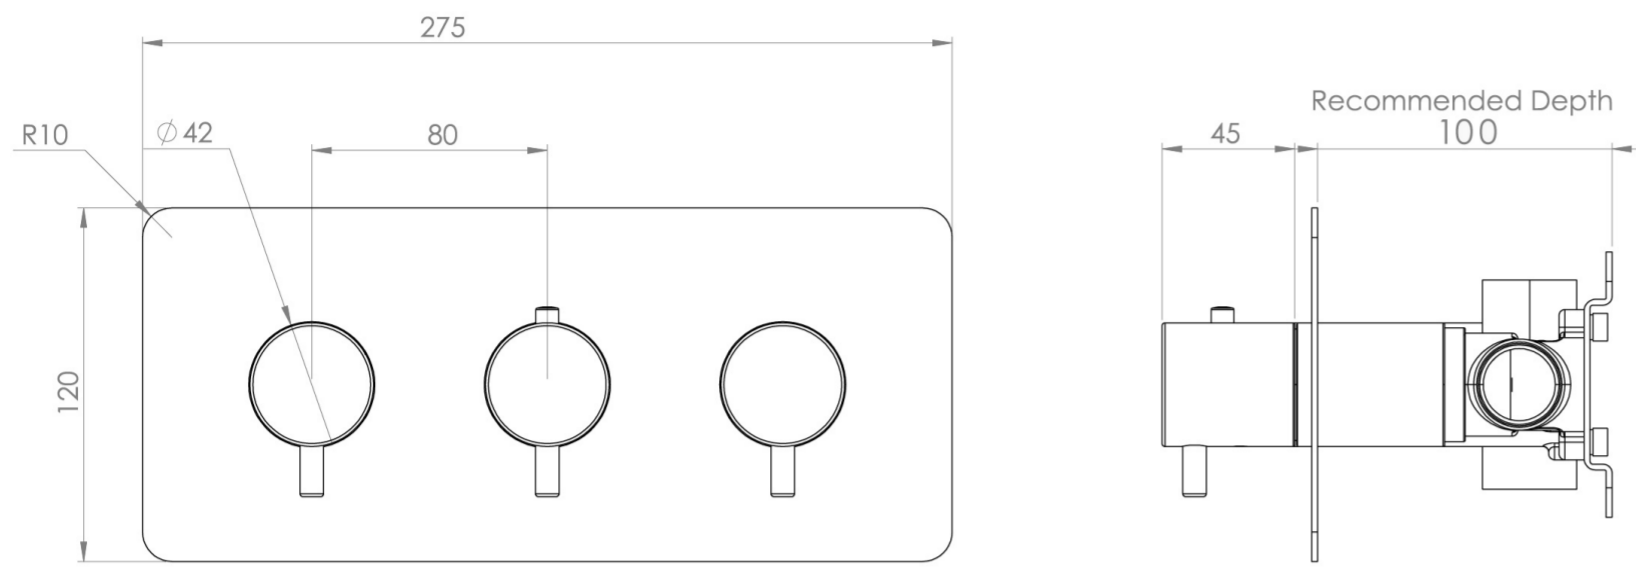

COS 2 WAY 3 HANDLE THERMOSTATIC SHOWER VALVE KIT - W/ CLASSIC HANDLE - LANDSCAPE - SATIN BLACK (PVD)

PRODUCT INFORMATION

Height:	120mm
Width:	275mm
Finish:	Satin Black (PVD)
Guarantee	5 years
Outlets	2

Product Code: CO322L.SB

DESCRIPTION

The COS collection blends modern and classic design for versatile bathroom brassware.

This landscape thermostatic valve features 2 outlets, controlling a shower head and handset, a handset and bath filler, or a shower head and bath filler. The left and right handles manage the on/off function, while the middle handle adjusts the temperature.

WRAS Approved Valve

TECHNICAL DRAWING

FLOW RATE

- 0.5 Bar - Flowrate: 10.7 l/min
- 1 Bar - Flowrate: 21 l/min
- 2 Bar - Flowrate: 28.5 l/min
- 3 Bar - Flowrate: 35 l/min
- 5 Bar - Flowrate: 32.7 l/min

Saneux reserves the right to alter the specifications and product range without prior notice. Dimensions are given as a guide only. Dimensions should not be used for surrounding furniture, fixtures and fittings until the product is on site.