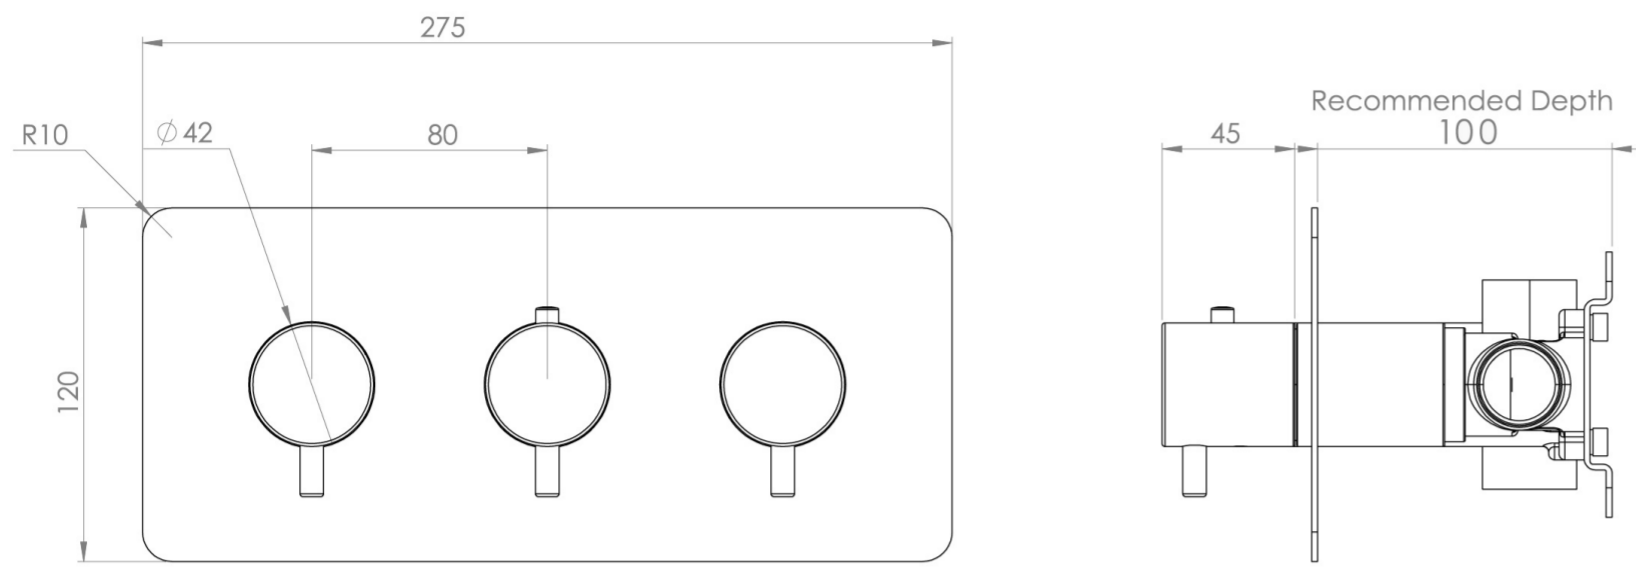

TECHNICAL DRAWING

FLOW RATE

- 0.5 Bar - Flowrate: 10.7 l/min
- 1 Bar - Flowrate: 21 l/min
- 2 Bar - Flowrate: 28.5 l/min
- 3 Bar - Flowrate: 35 l/min
- 5 Bar - Flowrate: 32.7 l/min

Saneux reserves the right to alter the specifications and product range without prior notice. Dimensions are given as a guide only. Dimensions should not be used for surrounding furniture, fixtures and fittings until the product is on site.

<https://saneux.com/products/cos-2-way-3-handle-thermostatic-shower-valve-kit-w-classic-handle-landscape-brushed-nickel-pvd>