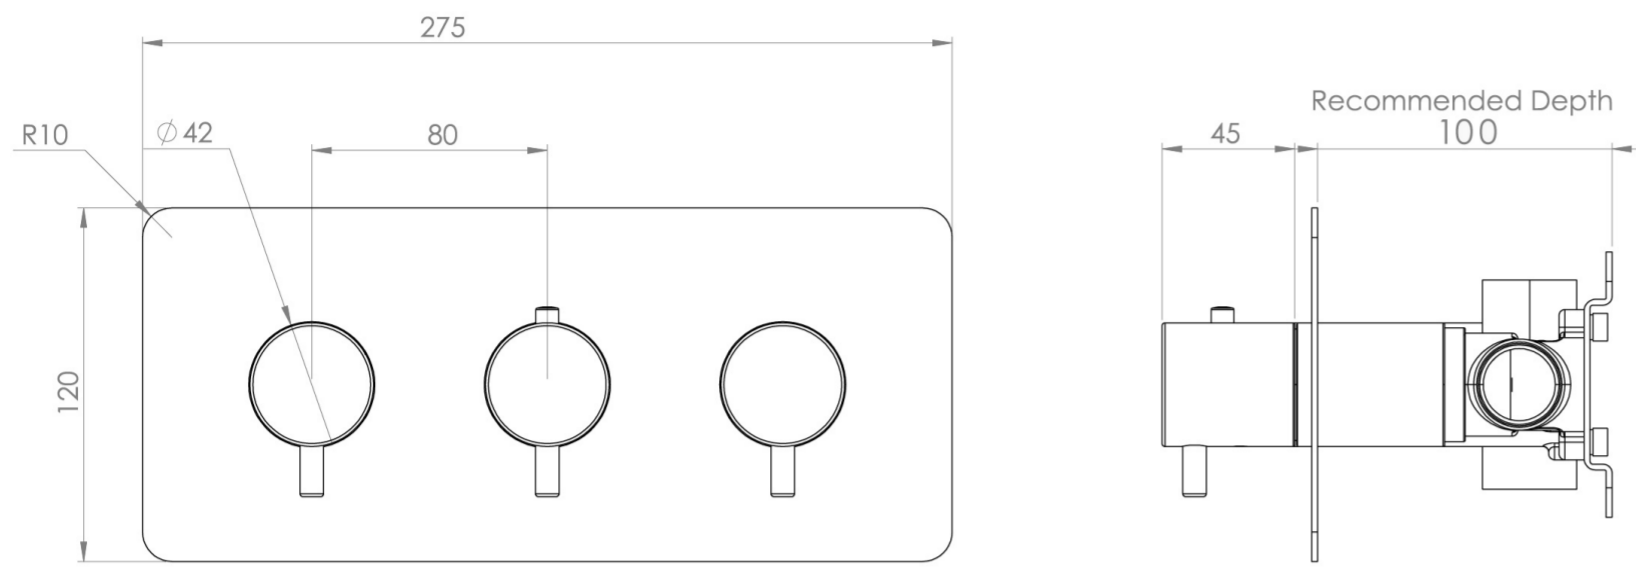

## PRODUCT INFORMATION

<b>Height:</b>	120mm
<b>Width:</b>	275mm
<b>Finish:</b>	Brushed Nickel (PVD)
<b>Guarantee</b>	5 years
<b>Outlets</b>	2

**Product Code:** CO322L.BN

---

## DESCRIPTION

The COS collection blends modern and classic design for versatile bathroom brassware.

This landscape thermostatic valve features 2 outlets, controlling a shower head and handset, a handset and bath filler, or a shower head and bath filler. The left and right handles manage the on/off function, while the middle handle adjusts the temperature.

## FLOW RATE

- 0.5 Bar - Flowrate: 10.7 l/min
- 1 Bar - Flowrate: 21 l/min
- 2 Bar - Flowrate: 28.5 l/min
- 3 Bar - Flowrate: 35 l/min
- 5 Bar - Flowrate: 32.7 l/min

---

Saneux reserves the right to alter the specifications and product range without prior notice. Dimensions are given as a guide only. Dimensions should not be used for surrounding furniture, fixtures and fittings until the product is on site.