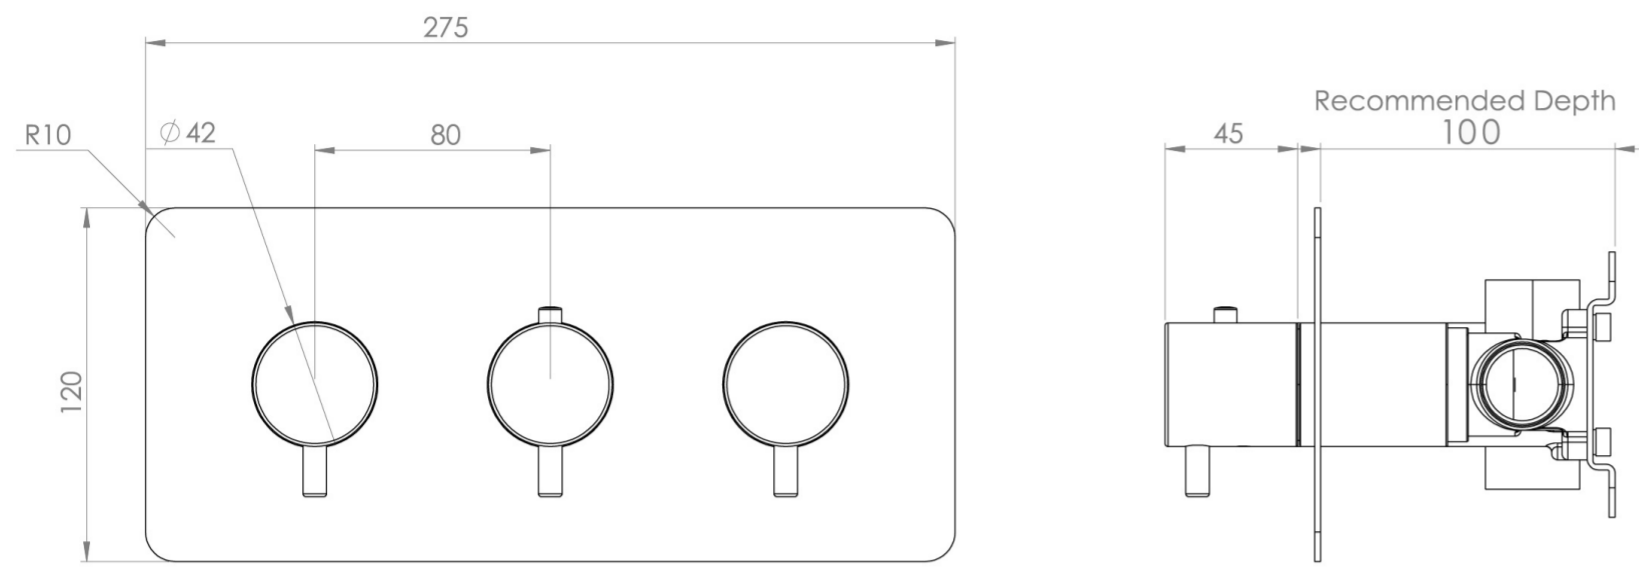

COS 2 WAY 3 HANDLE THERMOSTATIC SHOWER VALVE KIT - W/ CLASSIC HANDLE - LANDSCAPE - BRUSHED NICKEL (PVD)

PRODUCT INFORMATION

Height:	120mm
Width:	275mm
Finish:	Brushed Nickel (PVD)
Guarantee	5 years
Outlets	2

Product Code: CO322L.BN

DESCRIPTION

The COS collection blends modern and classic design for versatile bathroom brassware.

This landscape thermostatic valve features 2 outlets, controlling a shower head and handset, a handset and bath filler, or a shower head and bath filler. The left and right handles manage the on/off function, while the middle handle adjusts the temperature.

WRAS Approved Valve

TECHNICAL DRAWING

FLOW RATE

- 0.5 Bar - Flowrate: 10.7 l/min
- 1 Bar - Flowrate: 21 l/min
- 2 Bar - Flowrate: 28.5 l/min
- 3 Bar - Flowrate: 35 l/min
- 5 Bar - Flowrate: 32.7 l/min

Saneux reserves the right to alter the specifications and product range without prior notice. Dimensions are given as a guide only. Dimensions should not be used for surrounding furniture, fixtures and fittings until the product is on site.