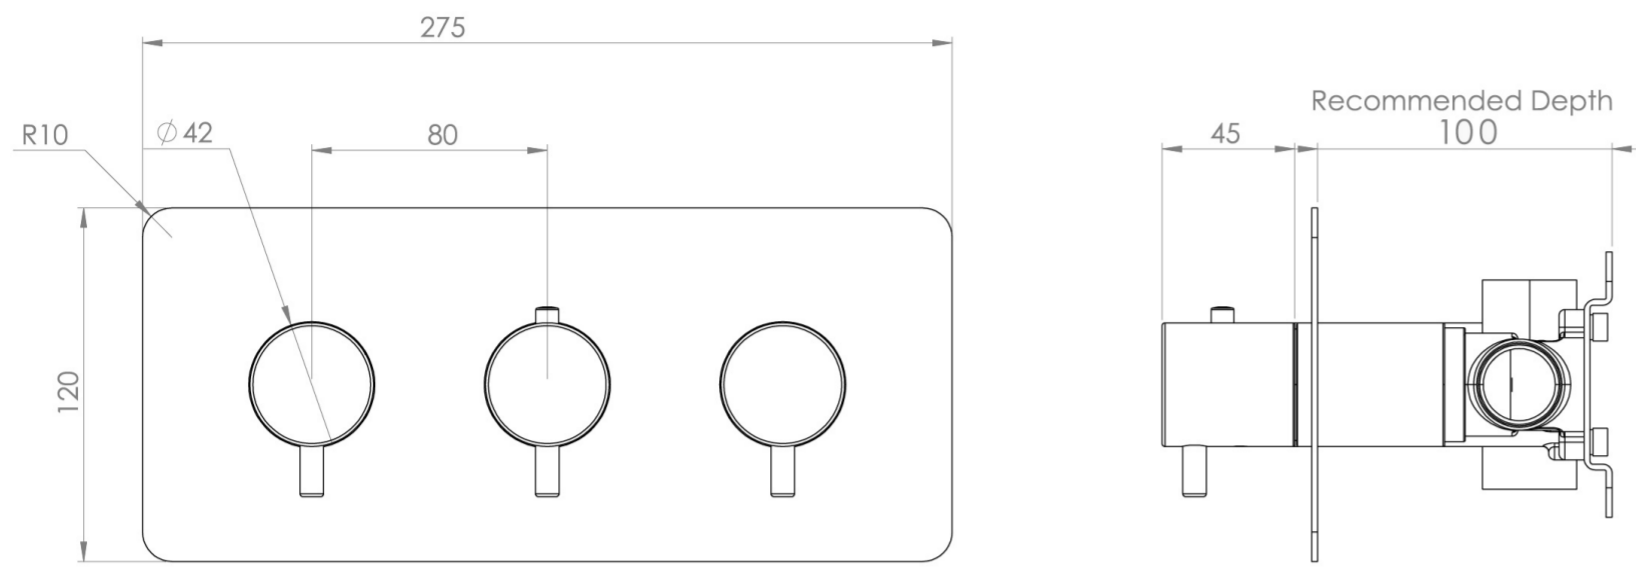

## PRODUCT INFORMATION

|                  |                     |
|------------------|---------------------|
| <b>Height:</b>   | 120mm               |
| <b>Width:</b>    | 275mm               |
| <b>Finish:</b>   | Brushed Brass (PVD) |
| <b>Guarantee</b> | 5 years             |
| <b>Outlets</b>   | 2                   |

## DESCRIPTION

The COS collection blends modern and classic design for versatile bathroom brassware.

This landscape thermostatic valve features 2 outlets, controlling a shower head and handset, a handset and bath filler, or a shower head and bath filler. The left and right handles manage the on/off function, while the middle handle adjusts the temperature.

## TECHNICAL DRAWING

## FLOW RATE

- 0.5 Bar - Flowrate: 10.7 l/min
- 1 Bar - Flowrate: 21 l/min
- 2 Bar - Flowrate: 28.5 l/min
- 3 Bar - Flowrate: 35 l/min
- 5 Bar - Flowrate: 32.7 l/min

---

Saneux reserves the right to alter the specifications and product range without prior notice. Dimensions are given as a guide only. Dimensions should not be used for surrounding furniture, fixtures and fittings until the product is on site.