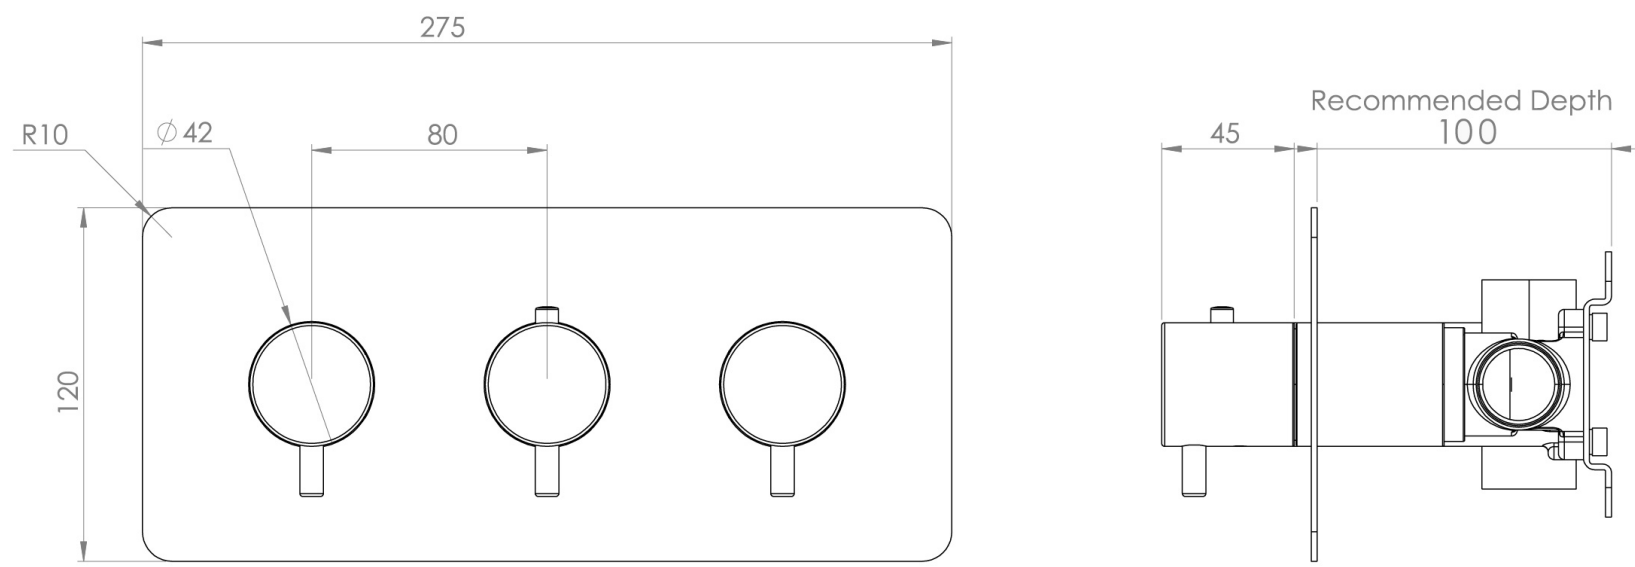

COS 2 WAY 3 HANDLE THERMOSTATIC SHOWER VALVE KIT - W/ CLASSIC HANDLE - LANDSCAPE - BRUSHED BRASS (PVD)

PRODUCT INFORMATION

Height:	120mm
Width:	275mm
Finish:	Brushed Brass (PVD)
Guarantee	5 years
Outlets	2

Product Code: CO322L.BB

DESCRIPTION

The COS collection blends modern and classic design for versatile bathroom brassware.

This landscape thermostatic valve features 2 outlets, controlling a shower head and handset, a handset and bath filler, or a shower head and bath filler. The left and right handles manage the on/off function, while the middle handle adjusts the temperature.

WRAS Approved Valve

TECHNICAL DRAWING

FLOW RATE

- 0.5 Bar - Flowrate: 10.7 l/min
- 1 Bar - Flowrate: 21 l/min
- 2 Bar - Flowrate: 28.5 l/min
- 3 Bar - Flowrate: 35 l/min
- 5 Bar - Flowrate: 32.7 l/min

Saneux reserves the right to alter the specifications and product range without prior notice. Dimensions are given as a guide only. Dimensions should not be used for surrounding furniture, fixtures and fittings until the product is on site.