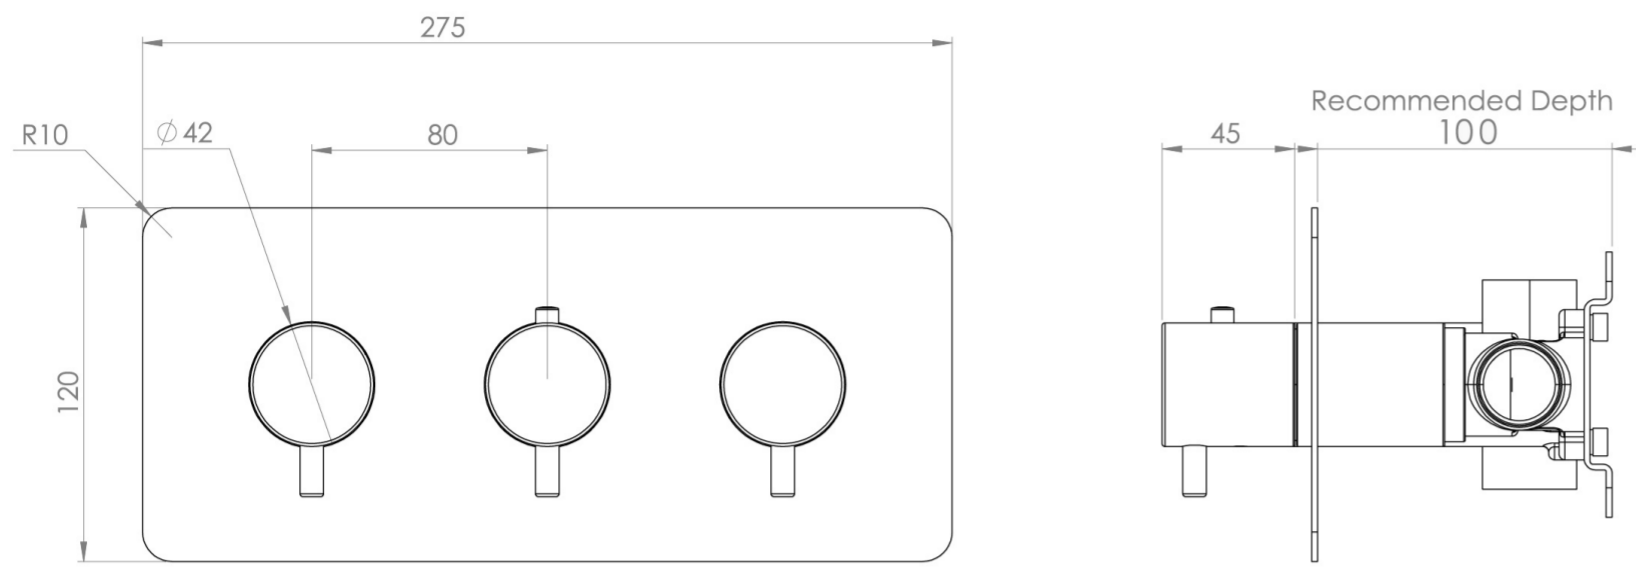

COS 2 WAY 3 HANDLE THERMOSTATIC SHOWER VALVE KIT - W/ CLASSIC HANDLE - LANDSCAPE - BRUSHED BRASS (PVD)

PRODUCT INFORMATION

Height:	120mm
Width:	275mm
Finish:	Brushed Brass (PVD)
Guarantee	5 years
Outlets	2

Product Code: CO322L.BB

DESCRIPTION

The COS collection blends modern and classic design for versatile bathroom brassware.

This landscape thermostatic valve features 2 outlets, controlling a shower head and handset, a handset and bath filler, or a shower head and bath filler. The left and right handles manage the on/off function, while the middle handle adjusts the temperature.

WRAS Approved Valve

TECHNICAL DRAWING

FLOW RATE

- 0.5 Bar - Flowrate: 10.7 l/min
- 1 Bar - Flowrate: 21 l/min
- 2 Bar - Flowrate: 28.5 l/min
- 3 Bar - Flowrate: 35 l/min
- 5 Bar - Flowrate: 32.7 l/min

Saneux reserves the right to alter the specifications and product range without prior notice. Dimensions are given as a guide only. Dimensions should not be used for surrounding furniture, fixtures and fittings until the product is on site.