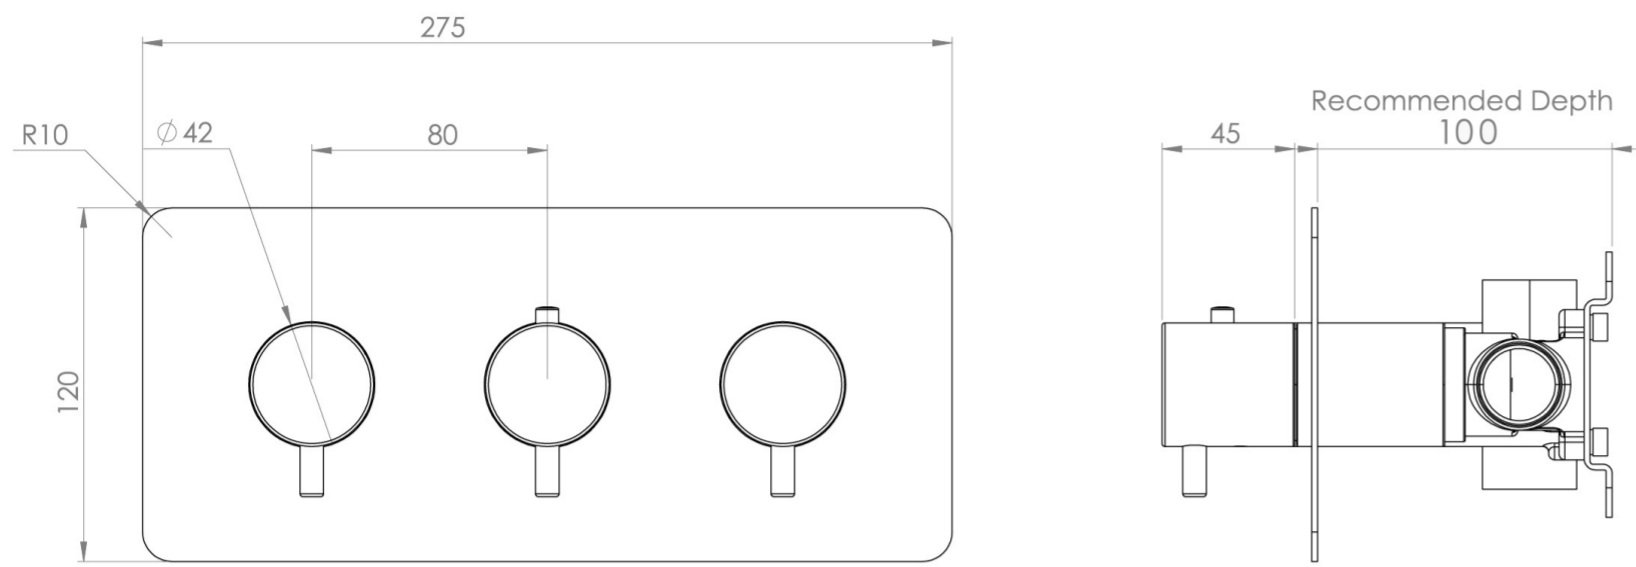

## PRODUCT INFORMATION

<b>Height:</b>	120mm
<b>Width:</b>	275mm
<b>Finish:</b>	Brushed Brass (PVD)
<b>Guarantee</b>	5 years
<b>Outlets</b>	2

**Product Code:** CO322L.BB

---

## DESCRIPTION

The COS collection blends modern and classic design for versatile bathroom brassware.

This landscape thermostatic valve features 2 outlets, controlling a shower head and handset, a handset and bath filler, or a shower head and bath filler. The left and right handles manage the on/off function, while the middle handle adjusts the temperature.

## FLOW RATE

- 0.5 Bar - Flowrate: 10.7 l/min
- 1 Bar - Flowrate: 21 l/min
- 2 Bar - Flowrate: 28.5 l/min
- 3 Bar - Flowrate: 35 l/min
- 5 Bar - Flowrate: 32.7 l/min

---

Saneux reserves the right to alter the specifications and product range without prior notice. Dimensions are given as a guide only. Dimensions should not be used for surrounding furniture, fixtures and fittings until the product is on site.