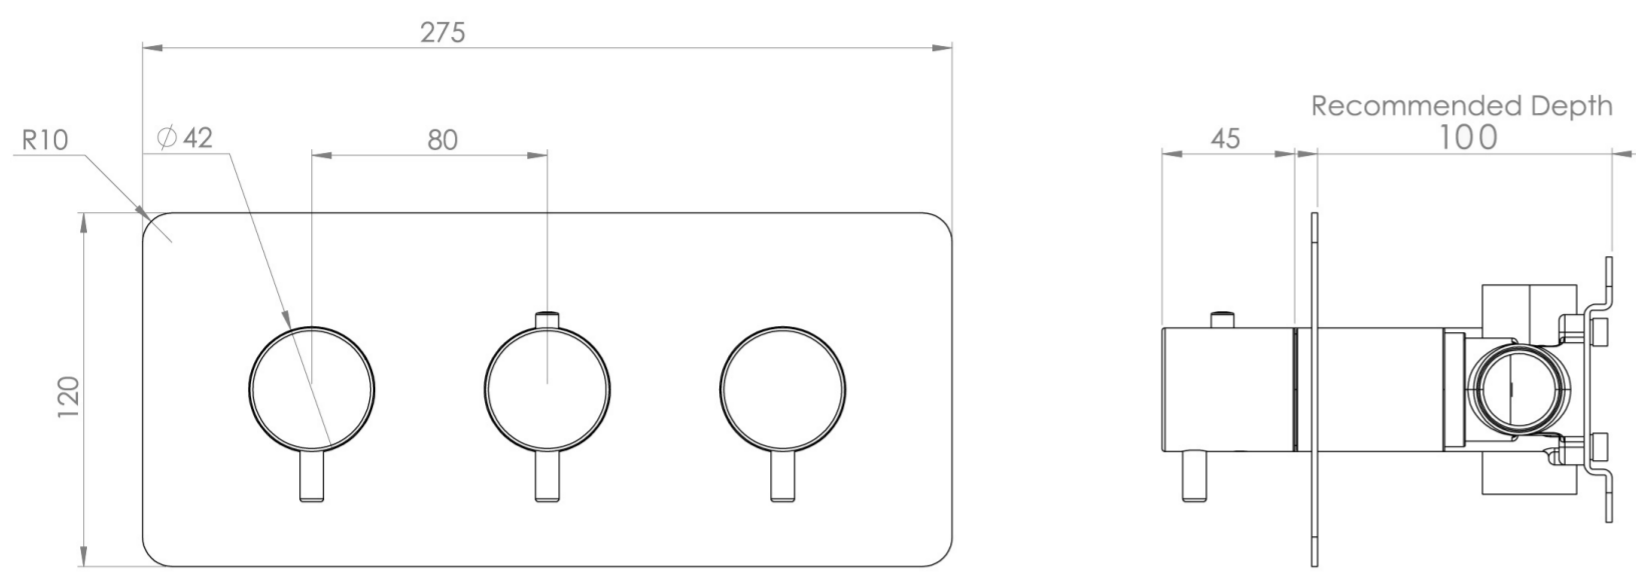

COS 2 WAY 3 HANDLE THERMOSTATIC SHOWER VALVE KIT - W/ CLASSIC HANDLE - LANDSCAPE - BRUSHED BRASS (PVD)

PRODUCT INFORMATION

Height:	120mm
Width:	275mm
Finish:	Brushed Brass (PVD)
Guarantee	5 years
Outlets	2

Product Code: CO322L.BB

DESCRIPTION

The COS collection blends modern and classic design for versatile bathroom brassware.

This landscape thermostatic valve features 2 outlets, controlling a shower head and handset, a handset and bath filler, or a shower head and bath filler. The left and right handles manage the on/off function, while the middle handle adjusts the temperature.

WRAS Approved Valve

TECHNICAL DRAWING

FLOW RATE

- 0.5 Bar - Flowrate: 10.7 l/min
- 1 Bar - Flowrate: 21 l/min
- 2 Bar - Flowrate: 28.5 l/min
- 3 Bar - Flowrate: 35 l/min
- 5 Bar - Flowrate: 32.7 l/min

Saneux reserves the right to alter the specifications and product range without prior notice. Dimensions are given as a guide only. Dimensions should not be used for surrounding furniture, fixtures and fittings until the product is on site.