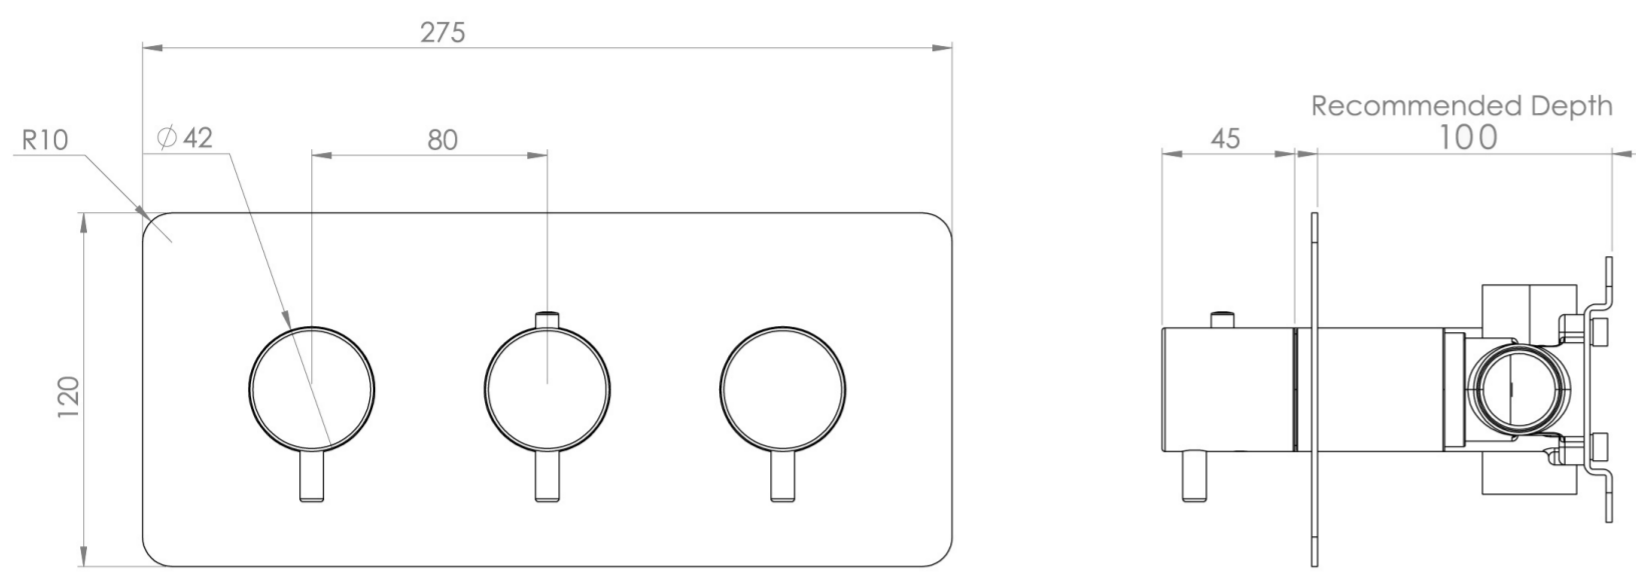

COS 2 WAY 3 HANDLE THERMOSTATIC SHOWER VALVE KIT - W/ CLASSIC HANDLE - LANDSCAPE - CHROME

PRODUCT INFORMATION

| | |
|------------------|---------|
| Height: | 120mm |
| Width: | 275mm |
| Finish: | Chrome |
| Guarantee | 5 years |
| Outlets | 2 |

Product Code: CO322L

DESCRIPTION

The COS collection blends modern and classic design for versatile bathroom brassware.

This landscape thermostatic valve features 2 outlets, controlling a shower head and handset, a handset and bath filler, or a shower head and bath filler. The left and right handles manage the on/off function, while the middle handle adjusts the temperature.

WRAS Approved Valve

TECHNICAL DRAWING

FLOW RATE

- 0.5 Bar - Flowrate: 10.7 l/min
- 1 Bar - Flowrate: 21 l/min
- 2 Bar - Flowrate: 28.5 l/min
- 3 Bar - Flowrate: 35 l/min
- 5 Bar - Flowrate: 32.7 l/min

Saneux reserves the right to alter the specifications and product range without prior notice. Dimensions are given as a guide only. Dimensions should not be used for surrounding furniture, fixtures and fittings until the product is on site.