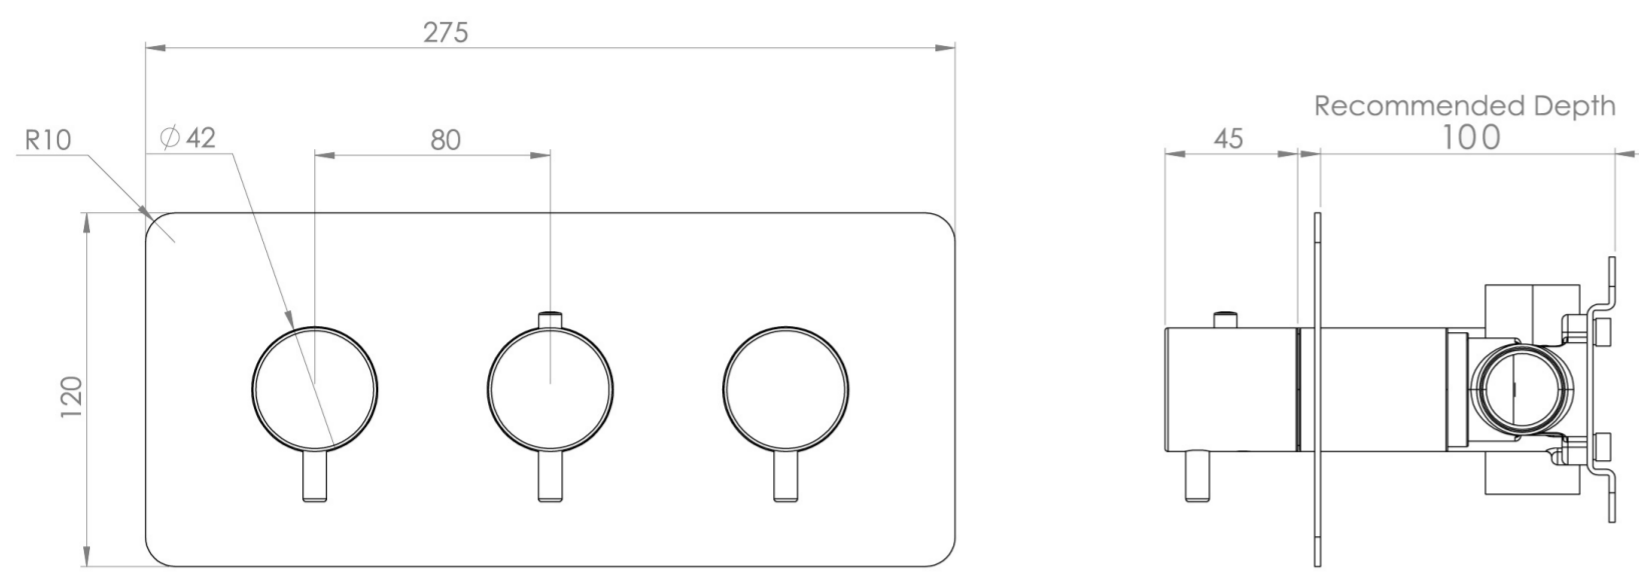

COS 2 WAY 3 HANDLE THERMOSTATIC SHOWER VALVE KIT - W/ CLASSIC HANDLE - LANDSCAPE - CHROME

PRODUCT INFORMATION

Height:	120mm
Width:	275mm
Finish:	Chrome
Guarantee	5 years
Outlets	2

Product Code: CO322L

DESCRIPTION

The COS collection blends modern and classic design for versatile bathroom brassware.

This landscape thermostatic valve features 2 outlets, controlling a shower head and handset, a handset and bath filler, or a shower head and bath filler. The left and right handles manage the on/off function, while the middle handle adjusts the temperature.

WRAS Approved Valve

TECHNICAL DRAWING

FLOW RATE

- 0.5 Bar - Flowrate: 10.7 l/min
- 1 Bar - Flowrate: 21 l/min
- 2 Bar - Flowrate: 28.5 l/min
- 3 Bar - Flowrate: 35 l/min
- 5 Bar - Flowrate: 32.7 l/min

Saneux reserves the right to alter the specifications and product range without prior notice. Dimensions are given as a guide only. Dimensions should not be used for surrounding furniture, fixtures and fittings until the product is on site.