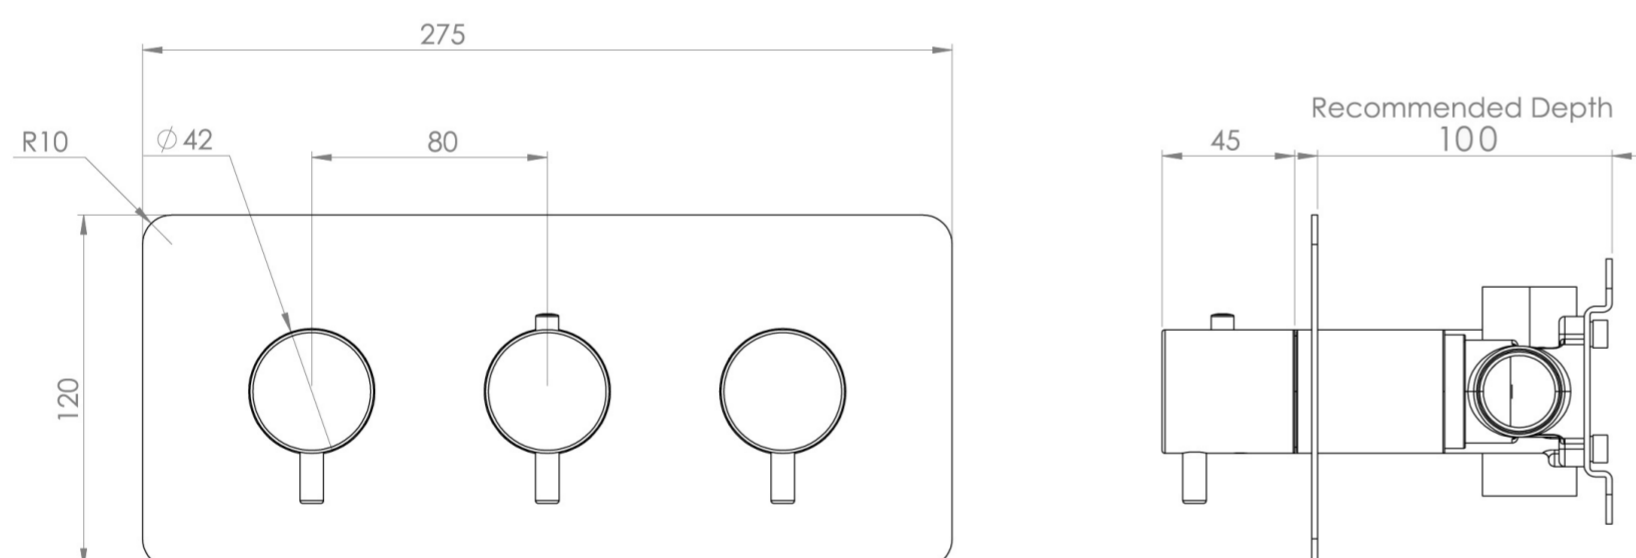

COS 2 WAY 3 HANDLE THERMOSTATIC SHOWER VALVE KIT - W/ CLASSIC HANDLE - LANDSCAPE - CHROME

PRODUCT INFORMATION

Finish:	Chrome
Guarantee	5 years

Product Code: CO322L

TECHNICAL DRAWING

Saneux reserves the right to alter the specifications and product range without prior notice. Dimensions are given as a guide only. Dimensions should not be used for surrounding furniture, fixtures and fittings until the product is on site.