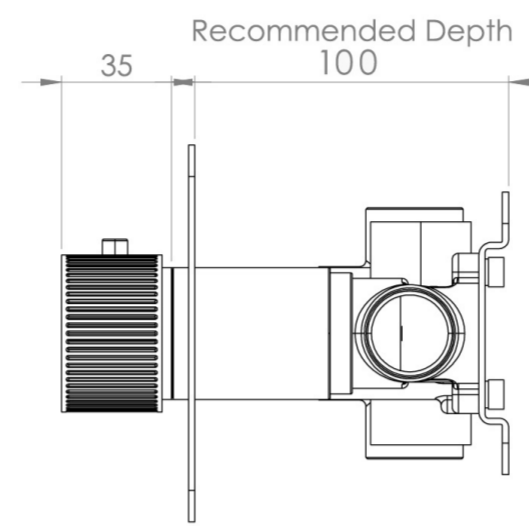

COS 3 WAY THERMOSTATIC SHOWER VALVE KIT - W/ FLUTED HANDLE - LANDSCAPE - BRUSHED BRONZE (PVD)

PRODUCT INFORMATION

Height:	120mm
Width:	275mm
Finish:	Brushed Bronze (PVD)
Guarantee	5 years
Outlets	3

Product Code: CO321L.FBR

DESCRIPTION

The COS collection combines modern and classic styles for versatile bathroom brassware.

This landscape thermostatic valve features 3 outlets to control a shower head, handset, and bath filler. The left and right handles manage the on/off functions, while the middle handle adjusts the temperature.

WRAS Approved Valve

TECHNICAL DRAWING

FLOW RATE

- 0.5 Bar - Flowrate: 7.8 l/min
- 1 Bar - Flowrate: 16 l/min
- 2 Bar - Flowrate: 22.5 l/min
- 3 Bar - Flowrate: 28.5 l/min
- 5 Bar - Flowrate: 24.2 l/min

Saneux reserves the right to alter the specifications and product range without prior notice. Dimensions are given as a guide only. Dimensions should not be used for surrounding furniture, fixtures and fittings until the product is on site.