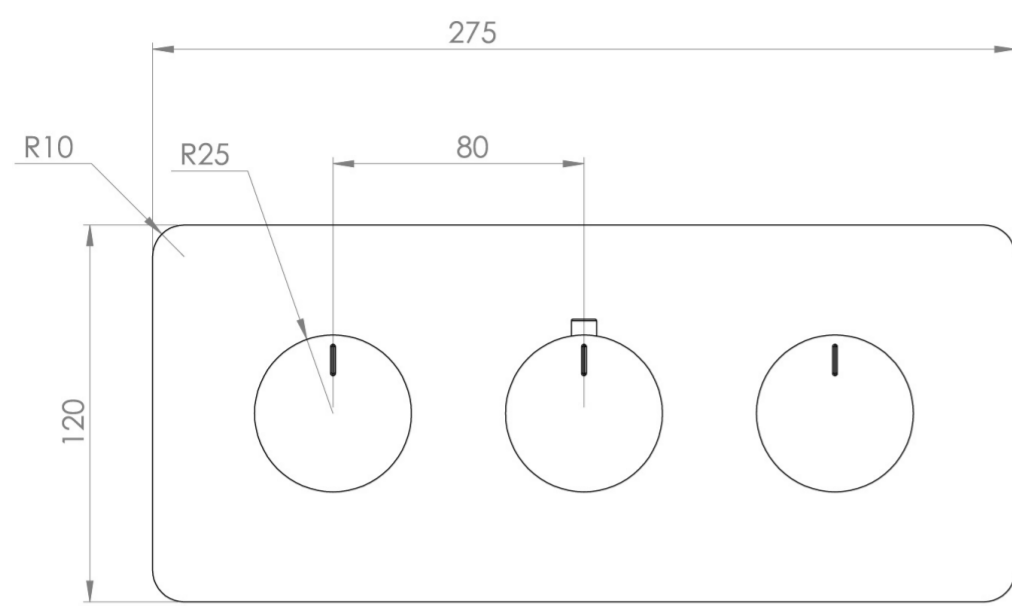

## PRODUCT INFORMATION

<b>Height:</b>	120mm
<b>Width:</b>	275mm
<b>Finish:</b>	Brushed Bronze (PVD)
<b>Guarantee</b>	5 years
<b>Outlets</b>	3

**Product Code:** CO321L.FBR

---

## DESCRIPTION

The COS collection combines modern and classic styles for versatile bathroom brassware.

This landscape thermostatic valve features 3 outlets to control a shower head, handset, and bath filler. The left and right handles manage the on/off functions, while the middle handle adjusts the temperature.

## FLOW RATE

- 0.5 Bar - Flowrate: 7.8 l/min
- 1 Bar - Flowrate: 16 l/min
- 2 Bar - Flowrate: 22.5 l/min
- 3 Bar - Flowrate: 28.5 l/min
- 5 Bar - Flowrate: 24.2 l/min

---

Saneux reserves the right to alter the specifications and product range without prior notice. Dimensions are given as a guide only. Dimensions should not be used for surrounding furniture, fixtures and fittings until the product is on site.