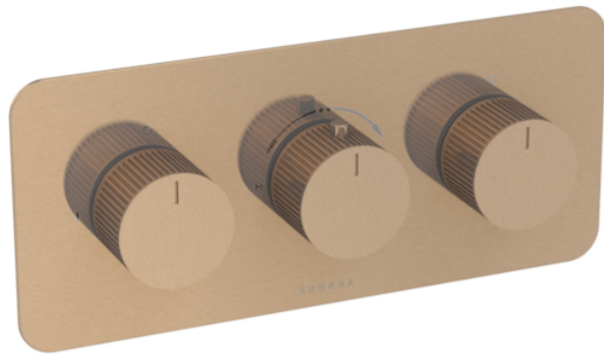

# COS 3 WAY THERMOSTATIC SHOWER VALVE KIT - W/ FLUTED HANDLE - LANDSCAPE - BRUSHED BRONZE (PVD)

---

## PRODUCT INFORMATION

<b>Height:</b>	120mm
<b>Width:</b>	275mm
<b>Finish:</b>	Brushed Bronze (PVD)
<b>Guarantee</b>	5 years
<b>Outlets</b>	3

**Product Code:** CO321L.FBR

---

## DESCRIPTION

The COS collection combines modern and classic styles for versatile bathroom brassware.

This landscape thermostatic valve features 3 outlets to control a shower head, handset, and bath filler. The left and right handles manage the on/off functions, while the middle handle adjusts the temperature.

Available with three handle styles—Classic, Knurled, and Fluted—and in five finishes: Chrome, Brushed Brass, Brushed Bronze, Brushed Nickel, and Satin Black. The PVD-coated finishes ensure durability.