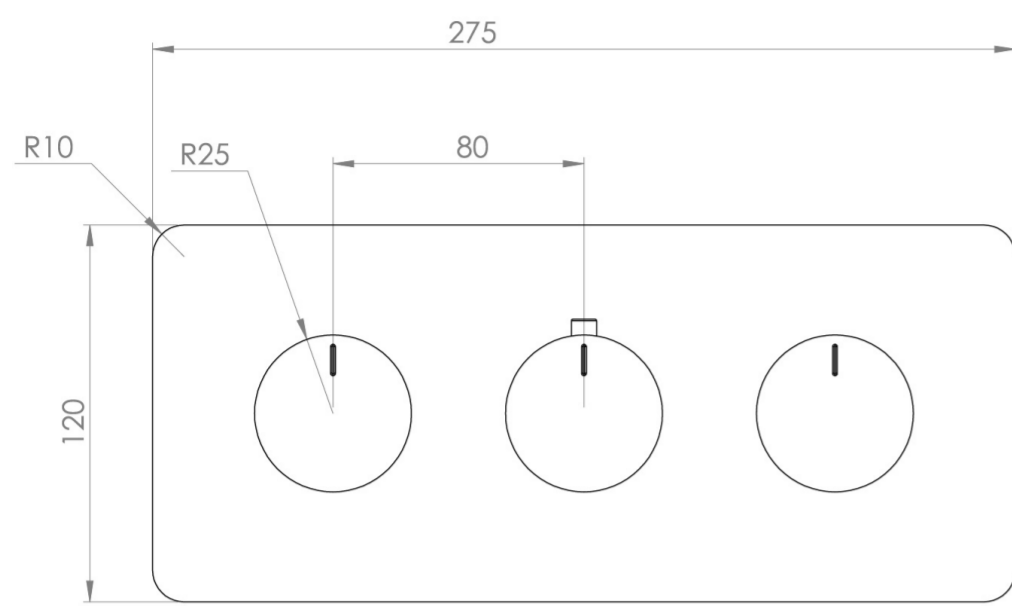

COS 3 WAY THERMOSTATIC SHOWER VALVE KIT - W/ FLUTED HANDLE - LANDSCAPE - BRUSHED BRONZE (PVD)

PRODUCT INFORMATION

Height:	120mm
Width:	275mm
Finish:	Brushed Bronze (PVD)
Guarantee	5 years
Outlets	3

Product Code: CO321L.FBR

DESCRIPTION

The COS collection combines modern and classic styles for versatile bathroom brassware.

This landscape thermostatic valve features 3 outlets to control a shower head, handset, and bath filler. The left and right handles manage the on/off functions, while the middle handle adjusts the temperature.

WRAS Approved Valve

TECHNICAL DRAWING

FLOW RATE

- 0.5 Bar - Flowrate: 7.8 l/min
- 1 Bar - Flowrate: 16 l/min
- 2 Bar - Flowrate: 22.5 l/min
- 3 Bar - Flowrate: 28.5 l/min
- 5 Bar - Flowrate: 24.2 l/min

Saneux reserves the right to alter the specifications and product range without prior notice. Dimensions are given as a guide only. Dimensions should not be used for surrounding furniture, fixtures and fittings until the product is on site.