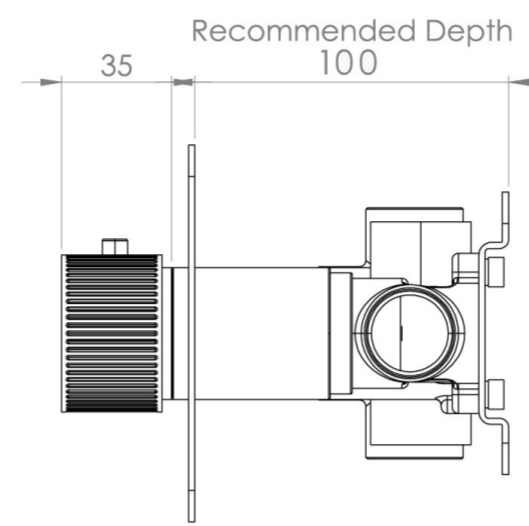

TECHNICAL DRAWING

FLOW RATE

- 0.5 Bar - Flowrate: 7.8 l/min
- 1 Bar - Flowrate: 16 l/min
- 2 Bar - Flowrate: 22.5 l/min
- 3 Bar - Flowrate: 28.5 l/min
- 5 Bar - Flowrate: 24.2 l/min

Saneux reserves the right to alter the specifications and product range without prior notice. Dimensions are given as a guide only. Dimensions should not be used for surrounding furniture, fixtures and fittings until the product is on site.

<https://saneux.com/products/cos-3-way-thermostatic-shower-valve-kit-w-fluted-handle-landscape-brushed-bronze-pvd>