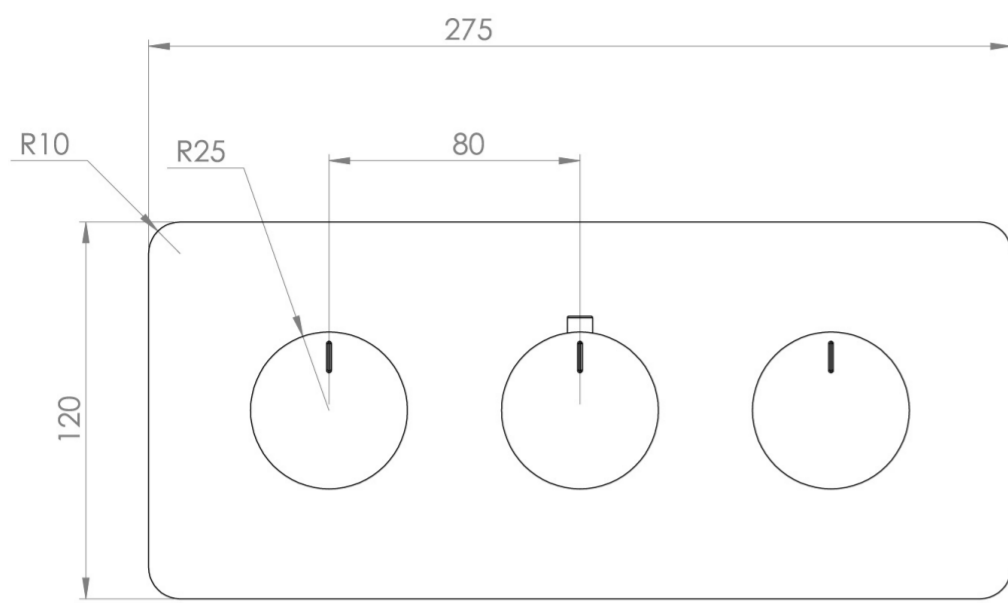

## PRODUCT INFORMATION

<b>Height:</b>	120mm
<b>Width:</b>	275mm
<b>Finish:</b>	Brushed Bronze (PVD)
<b>Guarantee</b>	5 years
<b>Outlets</b>	3

**Product Code:** CO321L.FBR

---

## DESCRIPTION

The COS collection combines modern and classic styles for versatile bathroom brassware.

This landscape thermostatic valve features 3 outlets to control a shower head, handset, and bath filler. The left and right handles manage the on/off functions, while the middle handle adjusts the temperature.

## FLOW RATE

- 0.5 Bar - Flowrate: 7.8 l/min
- 1 Bar - Flowrate: 16 l/min
- 2 Bar - Flowrate: 22.5 l/min
- 3 Bar - Flowrate: 28.5 l/min
- 5 Bar - Flowrate: 24.2 l/min

---

Saneux reserves the right to alter the specifications and product range without prior notice. Dimensions are given as a guide only. Dimensions should not be used for surrounding furniture, fixtures and fittings until the product is on site.