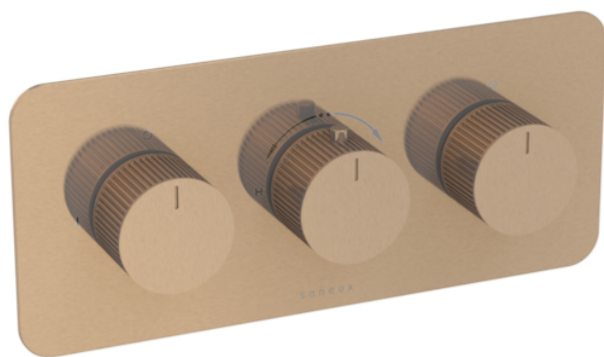

# COS 3 WAY THERMOSTATIC SHOWER VALVE KIT - W/ FLUTED HANDLE - LANDSCAPE - BRUSHED BRONZE (PVD)

---

## PRODUCT INFORMATION

<b>Height:</b>	120mm
<b>Width:</b>	275mm
<b>Finish:</b>	Brushed Bronze (PVD)
<b>Guarantee</b>	5 years
<b>Outlets</b>	3

**Product Code:** CO321L.FBR

---

## DESCRIPTION

The COS collection combines modern and classic styles for versatile bathroom brassware.

This landscape thermostatic valve features 3 outlets to control a shower head, handset, and bath filler. The left and right handles manage the on/off functions, while the middle handle adjusts the temperature.

Available with three handle styles—Classic, Knurled, and Fluted—and in five finishes: Chrome, Brushed Brass, Brushed Bronze, Brushed Nickel, and Satin Black. The PVD-coated finishes ensure durability.