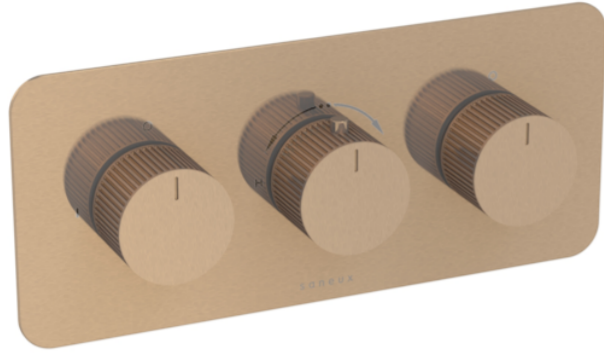

# COS 3 WAY THERMOSTATIC SHOWER VALVE KIT - W/ FLUTED HANDLE - LANDSCAPE - BRUSHED BRONZE (PVD)

---

## PRODUCT INFORMATION

<b>Height:</b>	120mm
<b>Width:</b>	275mm
<b>Finish:</b>	Brushed Bronze (PVD)
<b>Guarantee</b>	5 years
<b>Outlets</b>	3

**Product Code:** CO321L.FBR

---

## DESCRIPTION

The COS collection combines modern and classic styles for versatile bathroom brassware.

This landscape thermostatic valve features 3 outlets to control a shower head, handset, and bath filler. The left and right handles manage the on/off functions, while the middle handle adjusts the temperature.

Available with three handle styles—Classic, Knurled, and Fluted—and in five finishes: Chrome, Brushed Brass, Brushed Bronze, Brushed Nickel, and Satin Black. The PVD-coated finishes ensure durability.