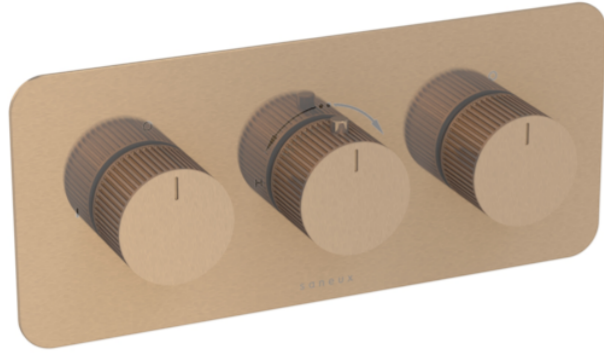

COS 3 WAY THERMOSTATIC SHOWER VALVE KIT - W/ FLUTED HANDLE - LANDSCAPE - BRUSHED BRONZE (PVD)

PRODUCT INFORMATION

Height:	120mm
Width:	275mm
Finish:	Brushed Bronze (PVD)
Guarantee	5 years
Outlets	3

Product Code: CO321L.FBR

DESCRIPTION

The COS collection combines modern and classic styles for versatile bathroom brassware.

This landscape thermostatic valve features 3 outlets to control a shower head, handset, and bath filler. The left and right handles manage the on/off functions, while the middle handle adjusts the temperature.

Available with three handle styles—Classic, Knurled, and Fluted—and in five finishes: Chrome, Brushed Brass, Brushed Bronze, Brushed Nickel, and Satin Black. The PVD-coated finishes ensure durability.

<https://saneux.com/products/cos-3-way-thermostatic-shower-valve-kit-w-fluted-handle-landscape-brushed-bronze-pvd>