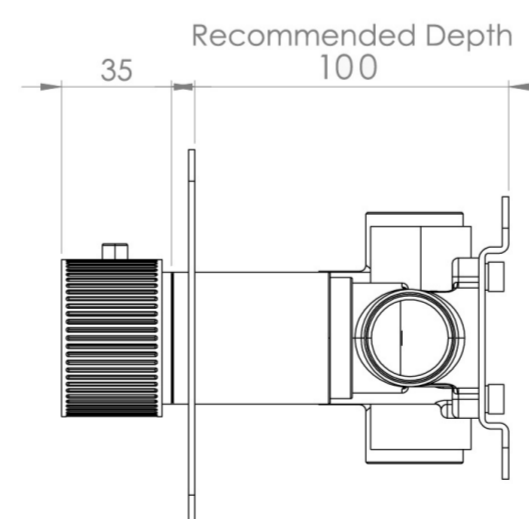

TECHNICAL DRAWING

FLOW RATE

- 0.5 Bar - Flowrate: 7.8 l/min
- 1 Bar - Flowrate: 16 l/min
- 2 Bar - Flowrate: 22.5 l/min
- 3 Bar - Flowrate: 28.5 l/min
- 5 Bar - Flowrate: 24.2 l/min