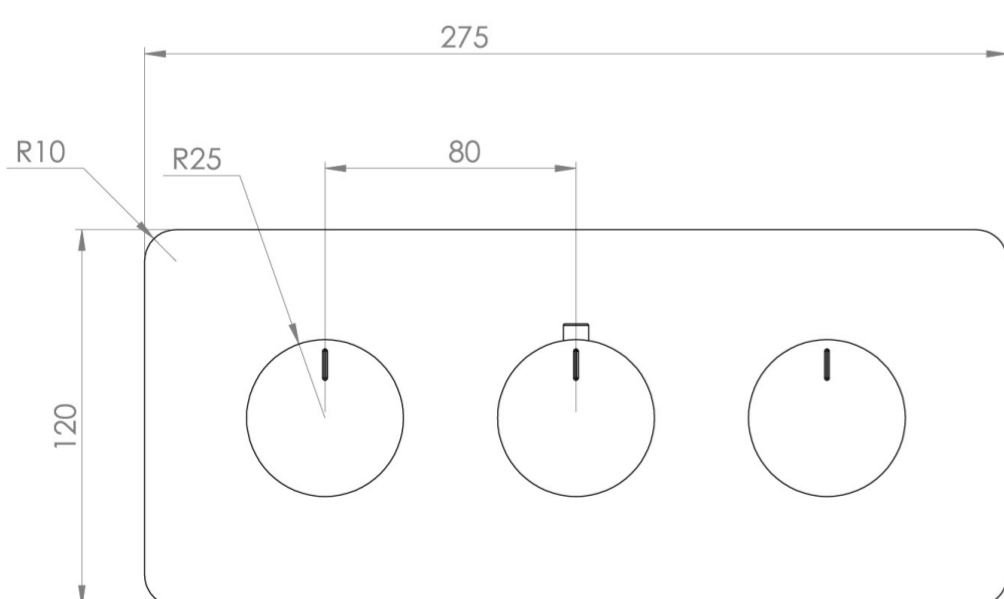

## PRODUCT INFORMATION

<b>Height:</b>	120mm
<b>Width:</b>	275mm
<b>Finish:</b>	Satin Black (PVD)
<b>Guarantee</b>	5 years
<b>Outlets</b>	3

**Product Code:** CO321L.FSB

## DESCRIPTION

The COS collection combines modern and classic styles for versatile bathroom brassware.

This landscape thermostatic valve features 3 outlets to control a shower head, handset, and bath filler. The left and right handles manage the on/off functions, while the middle handle adjusts the temperature.

## FLOW RATE

- 0.5 Bar - Flowrate: 7.8 l/min
- 1 Bar - Flowrate: 16 l/min
- 2 Bar - Flowrate: 22.5 l/min
- 3 Bar - Flowrate: 28.5 l/min
- 5 Bar - Flowrate: 24.2 l/min

Saneux reserves the right to alter the specifications and product range without prior notice. Dimensions are given as a guide only. Dimensions should not be used for surrounding furniture, fixtures and fittings until the product is on site.