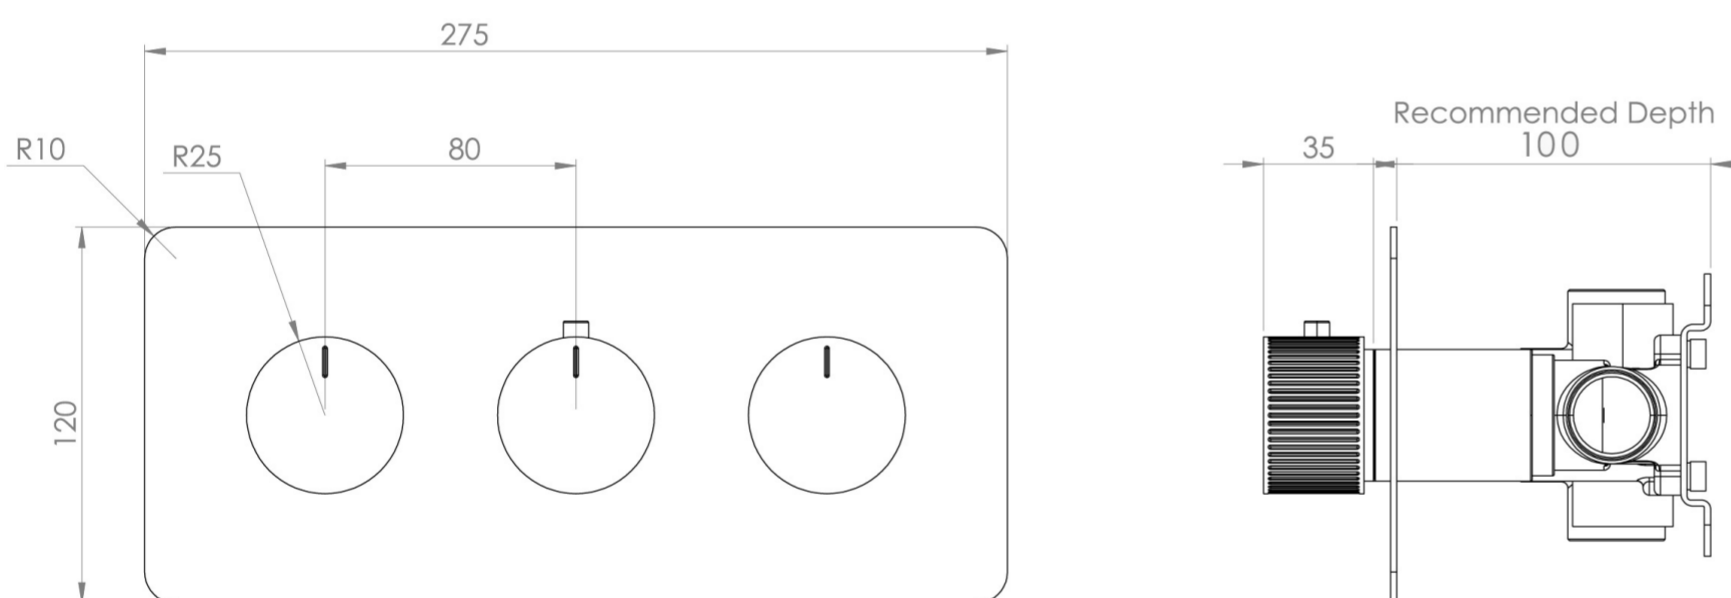

COS 3 WAY THERMOSTATIC SHOWER VALVE KIT - W/ FLUTED HANDLE - LANDSCAPE - SATIN BLACK (PVD)

PRODUCT INFORMATION

Finish:	Satin Black (PVD)
Guarantee	5 years

Product Code: CO321L.FSB

TECHNICAL DRAWING

Saneux reserves the right to alter the specifications and product range without prior notice. Dimensions are given as a guide only. Dimensions should not be used for surrounding furniture, fixtures and fittings until the product is on site.

<https://saneux.com/products/cos-3-way-thermostatic-shower-valve-kit-w-fluted-handle-landscape-satin-black-pvd>