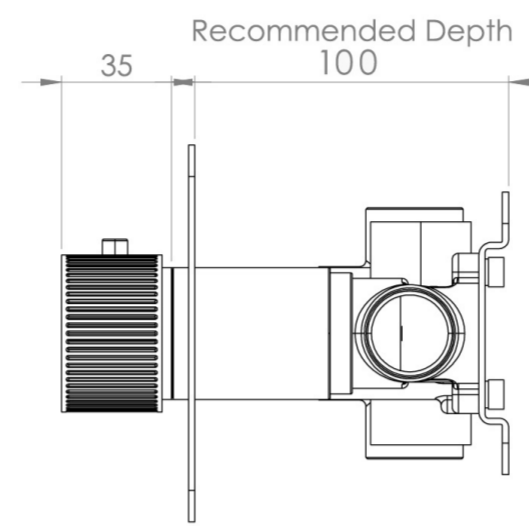

COS 3 WAY THERMOSTATIC SHOWER VALVE KIT - W/ FLUTED HANDLE - LANDSCAPE - BRUSHED BRASS (PVD)

PRODUCT INFORMATION

Height:	120mm
Width:	275mm
Finish:	Brushed Brass (PVD)
Guarantee	5 years
Outlets	3

Product Code: CO321L.FBB

DESCRIPTION

The COS collection combines modern and classic styles for versatile bathroom brassware.

This landscape thermostatic valve features 3 outlets to control a shower head, handset, and bath filler. The left and right handles manage the on/off functions, while the middle handle adjusts the temperature.

WRAS Approved Valve

TECHNICAL DRAWING

FLOW RATE

- 0.5 Bar - Flowrate: 7.8 l/min
- 1 Bar - Flowrate: 16 l/min
- 2 Bar - Flowrate: 22.5 l/min
- 3 Bar - Flowrate: 28.5 l/min
- 5 Bar - Flowrate: 24.2 l/min

Saneux reserves the right to alter the specifications and product range without prior notice. Dimensions are given as a guide only. Dimensions should not be used for surrounding furniture, fixtures and fittings until the product is on site.