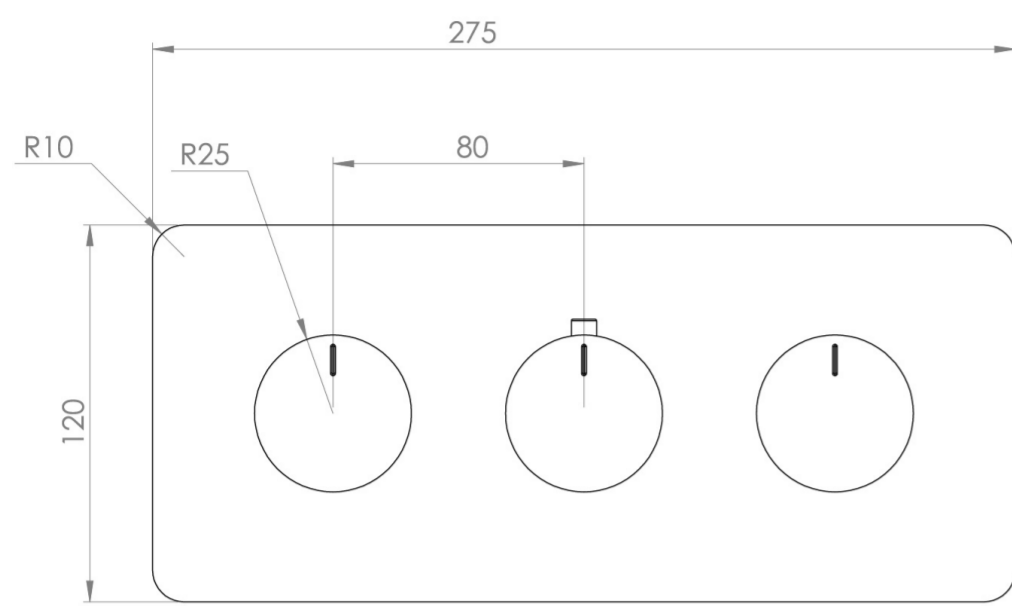

COS 3 WAY THERMOSTATIC SHOWER VALVE KIT - W/ FLUTED HANDLE - LANDSCAPE - BRUSHED BRASS (PVD)

PRODUCT INFORMATION

Height:	120mm
Width:	275mm
Finish:	Brushed Brass (PVD)
Guarantee	5 years
Outlets	3

Product Code: CO321L.FBB

DESCRIPTION

The COS collection combines modern and classic styles for versatile bathroom brassware.

This landscape thermostatic valve features 3 outlets to control a shower head, handset, and bath filler. The left and right handles manage the on/off functions, while the middle handle adjusts the temperature.

WRAS Approved Valve

TECHNICAL DRAWING

FLOW RATE

- 0.5 Bar - Flowrate: 7.8 l/min
- 1 Bar - Flowrate: 16 l/min
- 2 Bar - Flowrate: 22.5 l/min
- 3 Bar - Flowrate: 28.5 l/min
- 5 Bar - Flowrate: 24.2 l/min

Saneux reserves the right to alter the specifications and product range without prior notice. Dimensions are given as a guide only. Dimensions should not be used for surrounding furniture, fixtures and fittings until the product is on site.