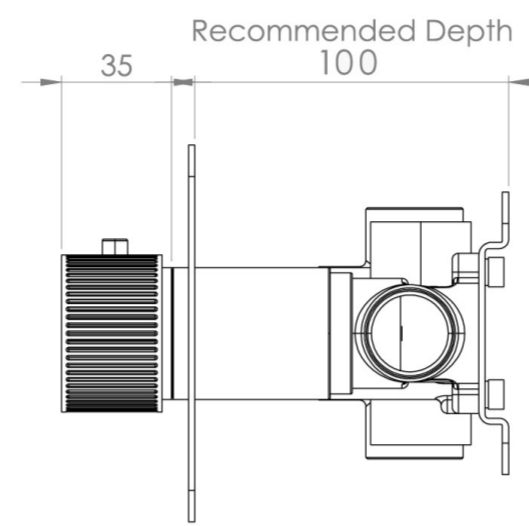

TECHNICAL DRAWING

FLOW RATE

- 0.5 Bar - Flowrate: 7.8 l/min
- 1 Bar - Flowrate: 16 l/min
- 2 Bar - Flowrate: 22.5 l/min
- 3 Bar - Flowrate: 28.5 l/min
- 5 Bar - Flowrate: 24.2 l/min

Saneux reserves the right to alter the specifications and product range without prior notice. Dimensions are given as a guide only. Dimensions should not be used for surrounding furniture, fixtures and fittings until the product is on site.

<https://saneux.com/products/cos-3-way-thermostatic-shower-valve-kit-w-fluted-handle-landscape-brushed-brass-pvd>