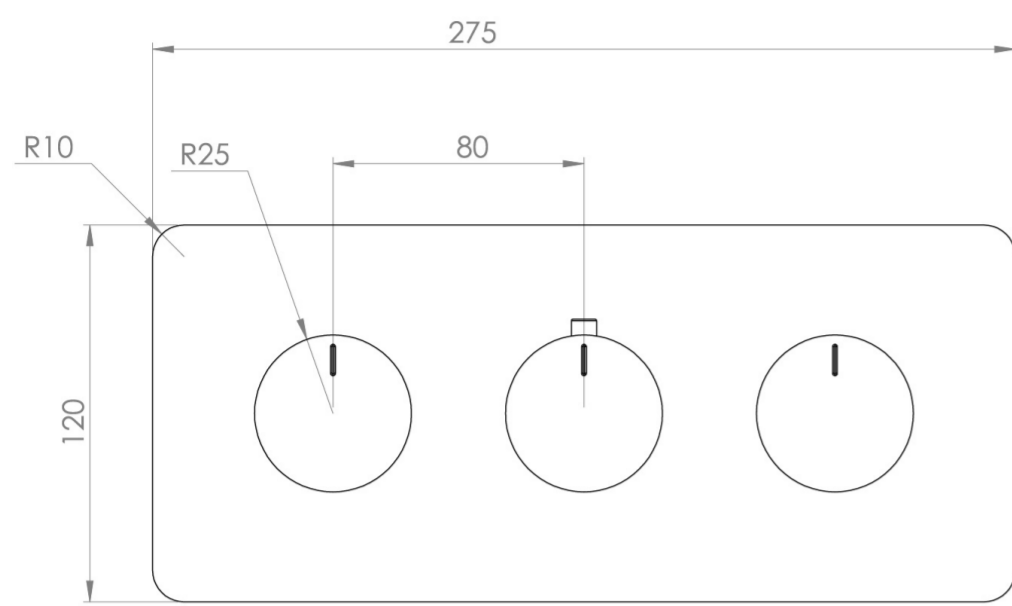

## PRODUCT INFORMATION

<b>Height:</b>	120mm
<b>Width:</b>	275mm
<b>Finish:</b>	Brushed Brass (PVD)
<b>Guarantee</b>	5 years
<b>Outlets</b>	3

**Product Code:** CO321L.FBB

---

## DESCRIPTION

The COS collection combines modern and classic styles for versatile bathroom brassware.

This landscape thermostatic valve features 3 outlets to control a shower head, handset, and bath filler. The left and right handles manage the on/off functions, while the middle handle adjusts the temperature.

## FLOW RATE

- 0.5 Bar - Flowrate: 7.8 l/min
- 1 Bar - Flowrate: 16 l/min
- 2 Bar - Flowrate: 22.5 l/min
- 3 Bar - Flowrate: 28.5 l/min
- 5 Bar - Flowrate: 24.2 l/min

---

Saneux reserves the right to alter the specifications and product range without prior notice. Dimensions are given as a guide only. Dimensions should not be used for surrounding furniture, fixtures and fittings until the product is on site.