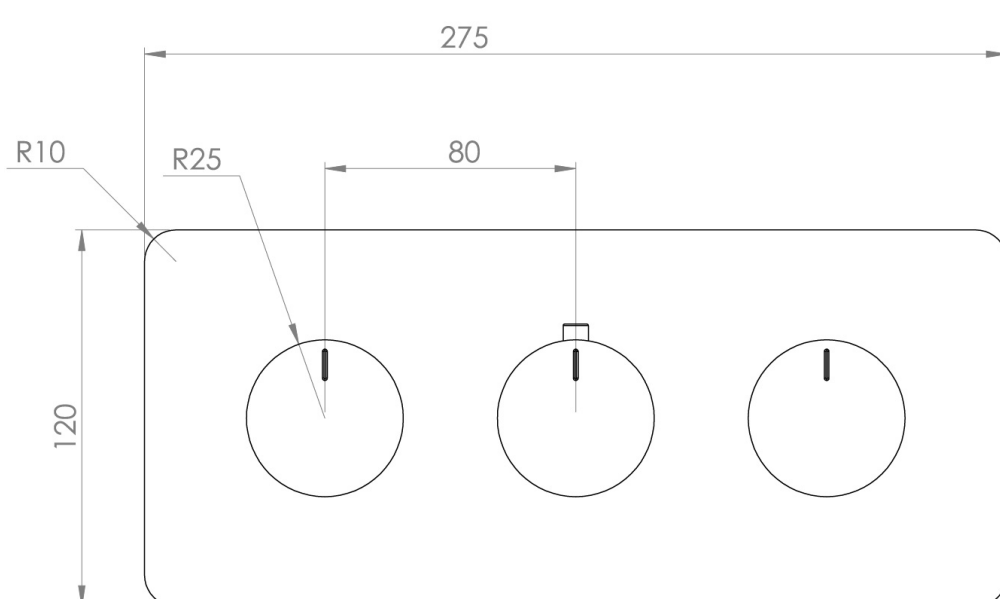

## PRODUCT INFORMATION

<b>Height:</b>	120mm
<b>Width:</b>	275mm
<b>Finish:</b>	Chrome
<b>Guarantee</b>	5 years
<b>Outlets</b>	3

**Product Code:** CO321L.F

## DESCRIPTION

The COS collection combines modern and classic styles for versatile bathroom brassware.

This landscape thermostatic valve features 3 outlets to control a shower head, handset, and bath filler. The left and right handles manage the on/off functions, while the middle handle adjusts the temperature.

## FLOW RATE

- 0.5 Bar - Flowrate: 7.8 l/min
- 1 Bar - Flowrate: 16 l/min
- 2 Bar - Flowrate: 22.5 l/min
- 3 Bar - Flowrate: 28.5 l/min
- 5 Bar - Flowrate: 24.2 l/min

Saneux reserves the right to alter the specifications and product range without prior notice. Dimensions are given as a guide only. Dimensions should not be used for surrounding furniture, fixtures and fittings until the product is on site.