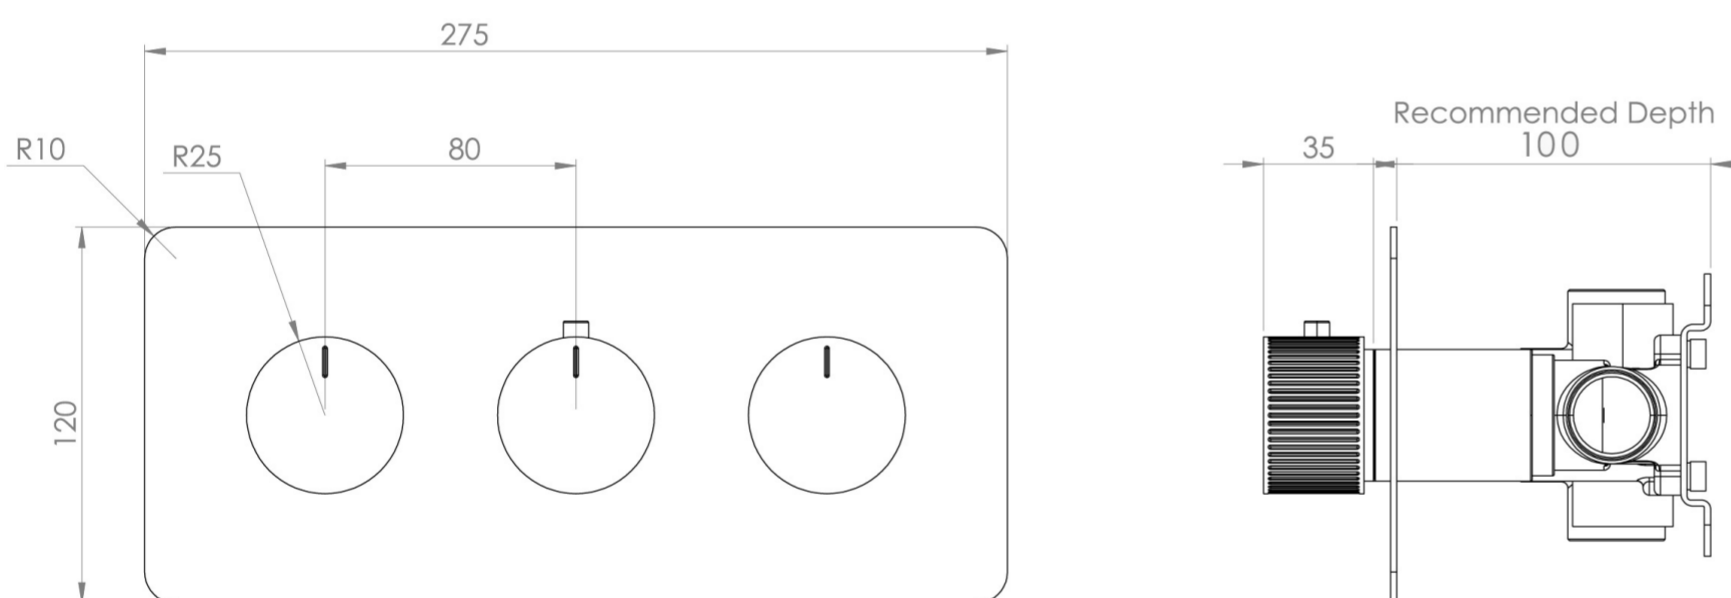

COS 3 WAY THERMOSTATIC SHOWER VALVE KIT - W/ FLUTED HANDLE - LANDSCAPE - CHROME

PRODUCT INFORMATION

Finish:	Chrome
Guarantee	5 years

Product Code: CO321L.F

TECHNICAL DRAWING

Saneux reserves the right to alter the specifications and product range without prior notice. Dimensions are given as a guide only. Dimensions should not be used for surrounding furniture, fixtures and fittings until the product is on site.

<https://saneux.com/products/cos-3-way-thermostatic-shower-valve-kit-w-fluted-handle-landscape-chrome>