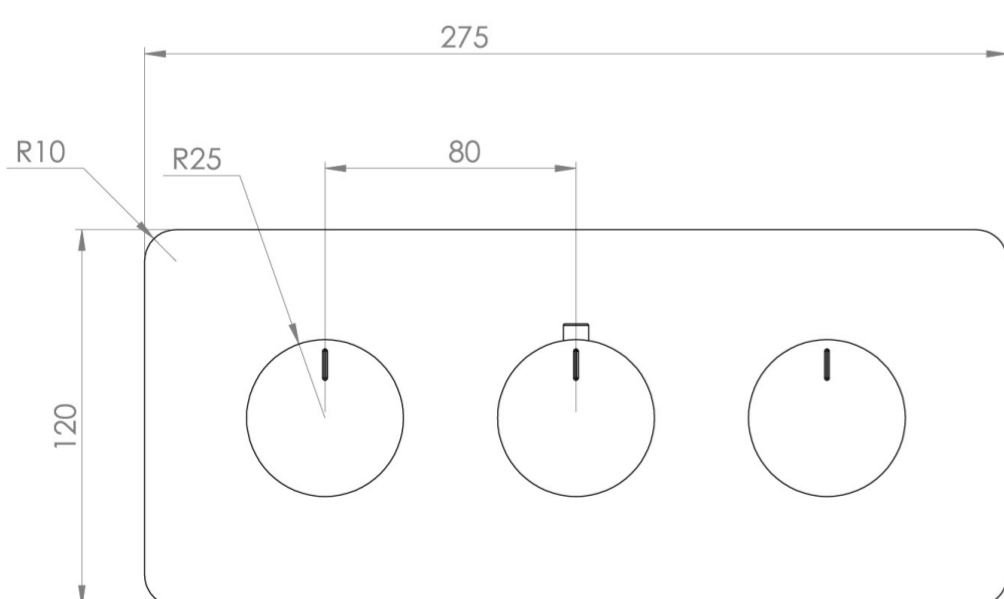

## PRODUCT INFORMATION

<b>Height:</b>	120mm
<b>Width:</b>	275mm
<b>Finish:</b>	Chrome
<b>Guarantee</b>	5 years
<b>Outlets</b>	3

**Product Code:** CO321L.F

## DESCRIPTION

The COS collection combines modern and classic styles for versatile bathroom brassware.

This landscape thermostatic valve features 3 outlets to control a shower head, handset, and bath filler. The left and right handles manage the on/off functions, while the middle handle adjusts the temperature.

## FLOW RATE

- 0.5 Bar - Flowrate: 7.8 l/min
- 1 Bar - Flowrate: 16 l/min
- 2 Bar - Flowrate: 22.5 l/min
- 3 Bar - Flowrate: 28.5 l/min
- 5 Bar - Flowrate: 24.2 l/min

Saneux reserves the right to alter the specifications and product range without prior notice. Dimensions are given as a guide only. Dimensions should not be used for surrounding furniture, fixtures and fittings until the product is on site.