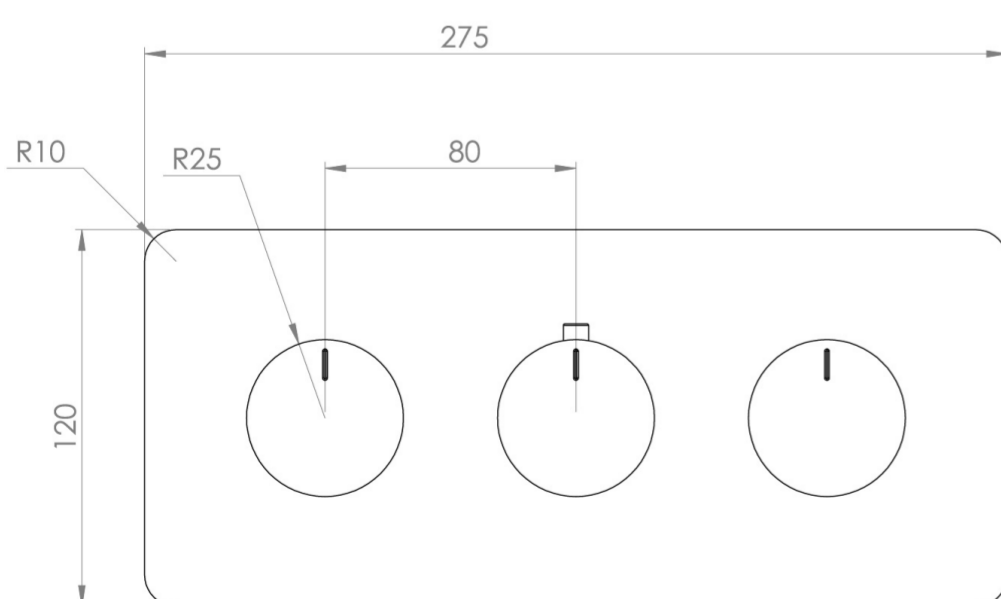

COS 3 WAY THERMOSTATIC SHOWER VALVE KIT - W/ FLUTED HANDLE - LANDSCAPE - CHROME

PRODUCT INFORMATION

Height:	120mm
Width:	275mm
Finish:	Chrome
Guarantee	5 years
Outlets	3

Product Code: CO321L.F

DESCRIPTION

The COS collection combines modern and classic styles for versatile bathroom brassware.

This landscape thermostatic valve features 3 outlets to control a shower head, handset, and bath filler. The left and right handles manage the on/off functions, while the middle handle adjusts the temperature.

WRAS Approved Valve

TECHNICAL DRAWING

FLOW RATE

- 0.5 Bar - Flowrate: 7.8 l/min
- 1 Bar - Flowrate: 16 l/min
- 2 Bar - Flowrate: 22.5 l/min
- 3 Bar - Flowrate: 28.5 l/min
- 5 Bar - Flowrate: 24.2 l/min

Saneux reserves the right to alter the specifications and product range without prior notice. Dimensions are given as a guide only. Dimensions should not be used for surrounding furniture, fixtures and fittings until the product is on site.