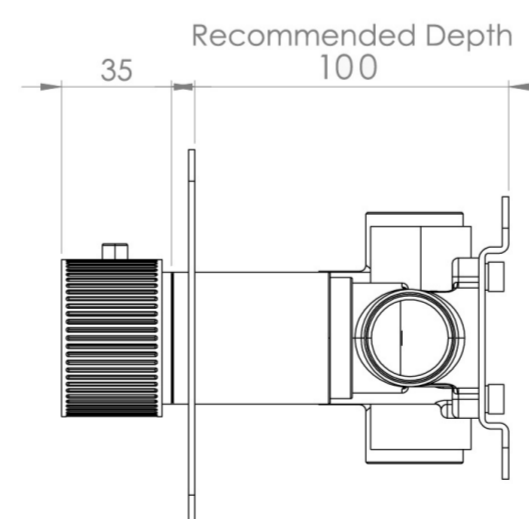

COS 3 WAY THERMOSTATIC SHOWER VALVE KIT - W/ FLUTED HANDLE - LANDSCAPE - CHROME

PRODUCT INFORMATION

Height:	120mm
Width:	275mm
Finish:	Chrome
Guarantee	5 years
Outlets	3

Product Code: CO321L.F

DESCRIPTION

The COS collection combines modern and classic styles for versatile bathroom brassware.

This landscape thermostatic valve features 3 outlets to control a shower head, handset, and bath filler. The left and right handles manage the on/off functions, while the middle handle adjusts the temperature.

WRAS Approved Valve

TECHNICAL DRAWING

FLOW RATE

- 0.5 Bar - Flowrate: 7.8 l/min
- 1 Bar - Flowrate: 16 l/min
- 2 Bar - Flowrate: 22.5 l/min
- 3 Bar - Flowrate: 28.5 l/min
- 5 Bar - Flowrate: 24.2 l/min

Saneux reserves the right to alter the specifications and product range without prior notice. Dimensions are given as a guide only. Dimensions should not be used for surrounding furniture, fixtures and fittings until the product is on site.