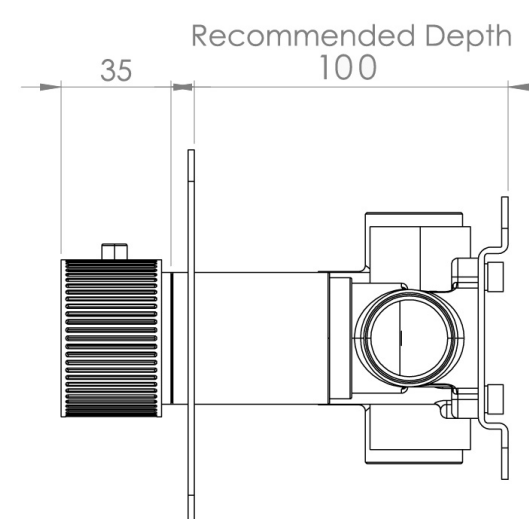

TECHNICAL DRAWING

FLOW RATE

- 0.5 Bar - Flowrate: 7.8 l/min
- 1 Bar - Flowrate: 16 l/min
- 2 Bar - Flowrate: 22.5 l/min
- 3 Bar - Flowrate: 28.5 l/min
- 5 Bar - Flowrate: 24.2 l/min