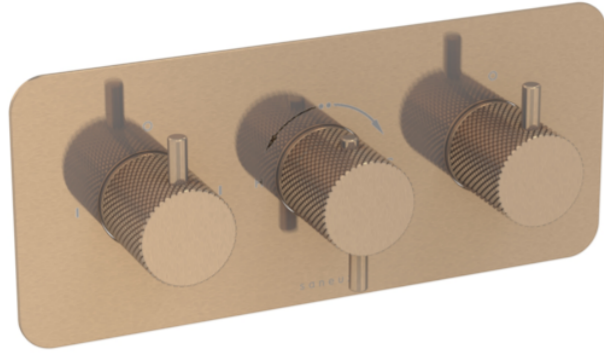

# COS 3 WAY THERMOSTATIC SHOWER VALVE KIT - W/ KNURLED HANDLE - LANDSCAPE - BRUSHED BRONZE (PVD)

---

## PRODUCT INFORMATION

|                  |                      |
|------------------|----------------------|
| <b>Height:</b>   | 120mm                |
| <b>Width:</b>    | 275mm                |
| <b>Finish:</b>   | Brushed Bronze (PVD) |
| <b>Guarantee</b> | 5 years              |
| <b>Outlets</b>   | 3                    |

## DESCRIPTION

The COS collection combines modern and classic styles for versatile bathroom brassware.

This landscape thermostatic valve features 3 outlets to control a shower head, handset, and bath filler. The left and right handles manage the on/off functions, while the middle handle adjusts the temperature.

Available with three handle styles—Classic, Knurled, and Fluted—and in five finishes: Chrome, Brushed Brass, Brushed Bronze, Brushed Nickel, and Satin Black. The PVD-coated finishes ensure durability.