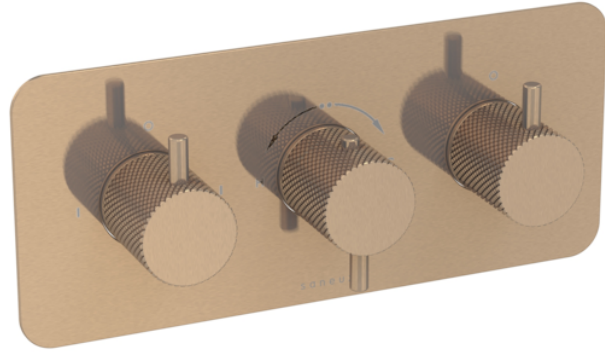

# COS 3 WAY THERMOSTATIC SHOWER VALVE KIT - W/ KNURLED HANDLE - LANDSCAPE - BRUSHED BRONZE (PVD)

---

## PRODUCT INFORMATION

<b>Height:</b>	120mm
<b>Width:</b>	275mm
<b>Finish:</b>	Brushed Bronze (PVD)
<b>Guarantee</b>	5 years
<b>Outlets</b>	3

**Product Code:** CO321L.KBR

---

## DESCRIPTION

The COS collection combines modern and classic styles for versatile bathroom brassware.

This landscape thermostatic valve features 3 outlets to control a shower head, handset, and bath filler. The left and right handles manage the on/off functions, while the middle handle adjusts the temperature.

Available with three handle styles—Classic, Knurled, and Fluted—and in five finishes: Chrome, Brushed Brass, Brushed Bronze, Brushed Nickel, and Satin Black. The PVD-coated finishes ensure durability.