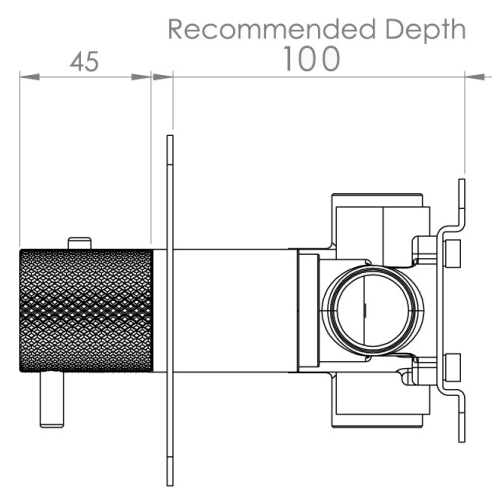

TECHNICAL DRAWING

FLOW RATE

- 0.5 Bar - Flowrate: 7.8 l/min
- 1 Bar - Flowrate: 16 l/min
- 2 Bar - Flowrate: 22.5 l/min
- 3 Bar - Flowrate: 28.5 l/min
- 5 Bar - Flowrate: 24.2 l/min

Saneux reserves the right to alter the specifications and product range without prior notice. Dimensions are given as a guide only. Dimensions should not be used for surrounding furniture, fixtures and fittings until the product is on site.

<https://saneux.com/products/cos-3-way-thermostatic-shower-valve-kit-w-knurled-handle-landscape-brushed-bronze-pvd>