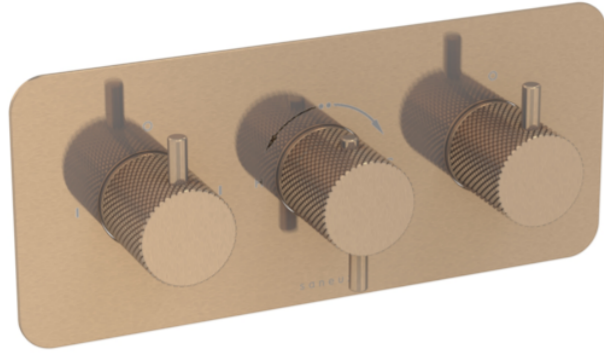

COS 3 WAY THERMOSTATIC SHOWER VALVE KIT - W/ KNURLED HANDLE - LANDSCAPE - BRUSHED BRONZE (PVD)

PRODUCT INFORMATION

Height:	120mm
Width:	275mm
Finish:	Brushed Bronze (PVD)
Guarantee	5 years
Outlets	3

Product Code: CO321L.KBR

DESCRIPTION

The COS collection combines modern and classic styles for versatile bathroom brassware.

This landscape thermostatic valve features 3 outlets to control a shower head, handset, and bath filler. The left and right handles manage the on/off functions, while the middle handle adjusts the temperature.

Available with three handle styles—Classic, Knurled, and Fluted—and in five finishes: Chrome, Brushed Brass, Brushed Bronze, Brushed Nickel, and Satin Black. The PVD-coated finishes ensure durability.

<https://saneux.com/products/cos-3-way-thermostatic-shower-valve-kit-w-knurled-handle-landscape-brushed-bronze-pvd>