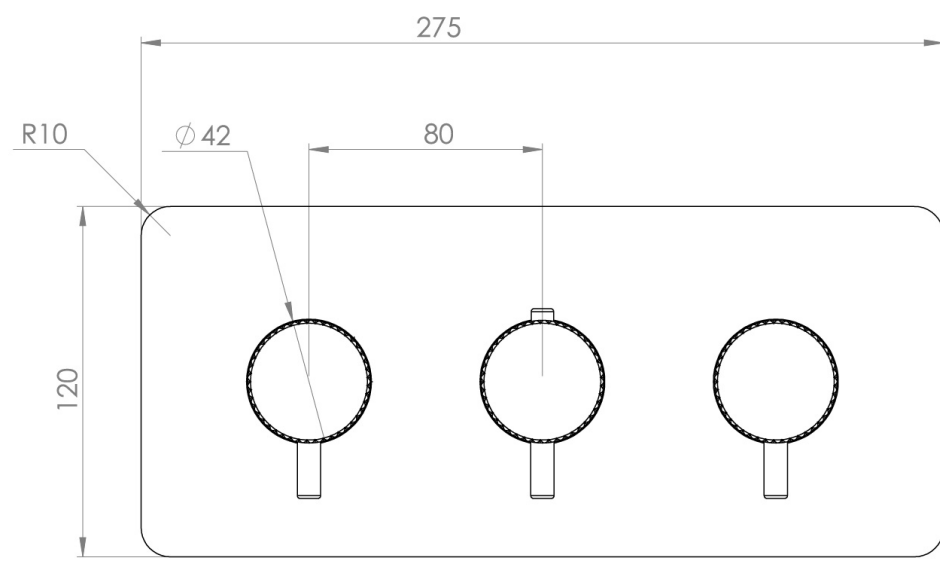

## PRODUCT INFORMATION

<b>Height:</b>	120mm
<b>Width:</b>	275mm
<b>Finish:</b>	Brushed Bronze (PVD)
<b>Guarantee</b>	5 years
<b>Outlets</b>	3

**Product Code:** CO321L.KBR

---

## DESCRIPTION

The COS collection combines modern and classic styles for versatile bathroom brassware.

This landscape thermostatic valve features 3 outlets to control a shower head, handset, and bath filler. The left and right handles manage the on/off functions, while the middle handle adjusts the temperature.

## FLOW RATE

- 0.5 Bar - Flowrate: 7.8 l/min
- 1 Bar - Flowrate: 16 l/min
- 2 Bar - Flowrate: 22.5 l/min
- 3 Bar - Flowrate: 28.5 l/min
- 5 Bar - Flowrate: 24.2 l/min

---

Saneux reserves the right to alter the specifications and product range without prior notice. Dimensions are given as a guide only. Dimensions should not be used for surrounding furniture, fixtures and fittings until the product is on site.