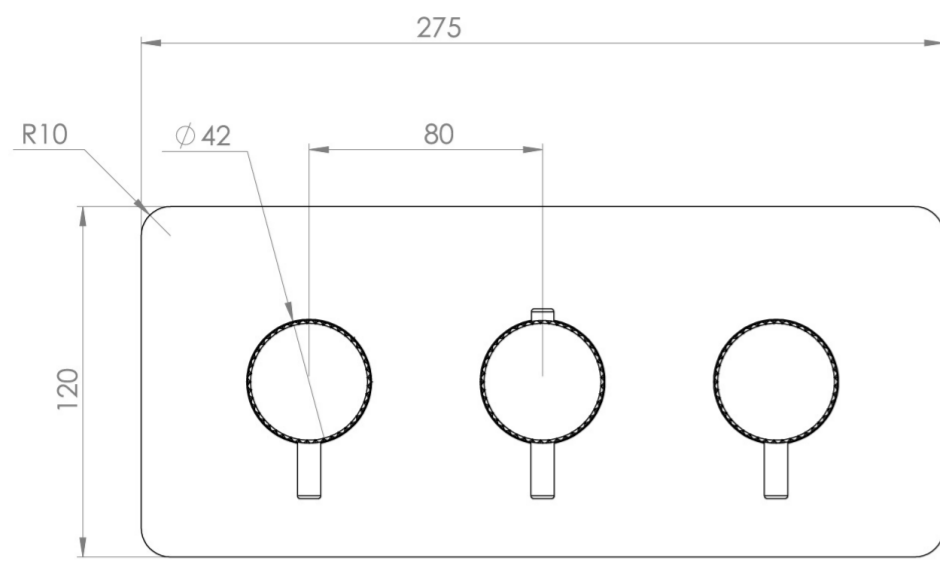

## PRODUCT INFORMATION

|                  |                      |
|------------------|----------------------|
| <b>Height:</b>   | 120mm                |
| <b>Width:</b>    | 275mm                |
| <b>Finish:</b>   | Brushed Bronze (PVD) |
| <b>Guarantee</b> | 5 years              |
| <b>Outlets</b>   | 3                    |

## DESCRIPTION

The COS collection combines modern and classic styles for versatile bathroom brassware.

This landscape thermostatic valve features 3 outlets to control a shower head, handset, and bath filler. The left and right handles manage the on/off functions, while the middle handle adjusts the temperature.

## FLOW RATE

- 0.5 Bar - Flowrate: 7.8 l/min
- 1 Bar - Flowrate: 16 l/min
- 2 Bar - Flowrate: 22.5 l/min
- 3 Bar - Flowrate: 28.5 l/min
- 5 Bar - Flowrate: 24.2 l/min

---

Saneux reserves the right to alter the specifications and product range without prior notice. Dimensions are given as a guide only. Dimensions should not be used for surrounding furniture, fixtures and fittings until the product is on site.