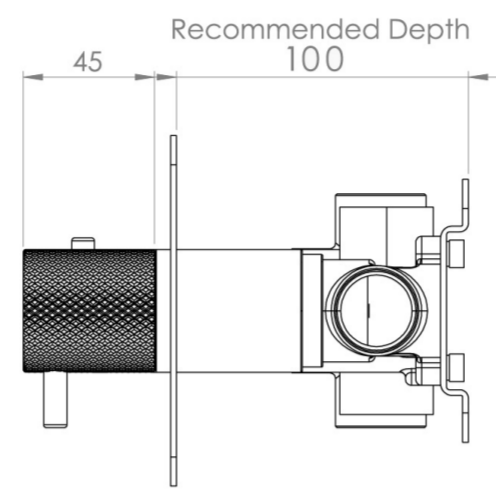

TECHNICAL DRAWING

FLOW RATE

- 0.5 Bar - Flowrate: 7.8 l/min
- 1 Bar - Flowrate: 16 l/min
- 2 Bar - Flowrate: 22.5 l/min
- 3 Bar - Flowrate: 28.5 l/min
- 5 Bar - Flowrate: 24.2 l/min

Saneux reserves the right to alter the specifications and product range without prior notice. Dimensions are given as a guide only. Dimensions should not be used for surrounding furniture, fixtures and fittings until the product is on site.

<https://saneux.com/products/cos-3-way-thermostatic-shower-valve-kit-w-knurled-handle-landscape-brushed-bronze-pvd>