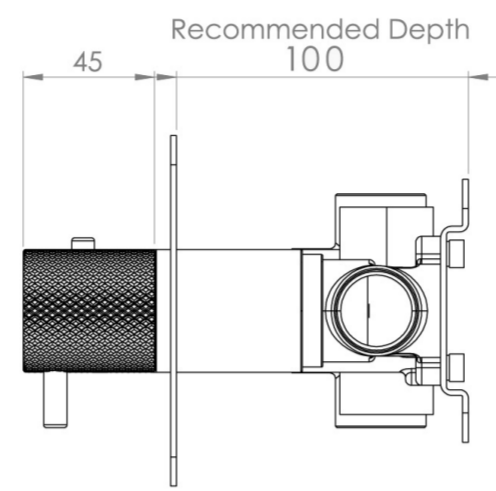

## PRODUCT INFORMATION

|                  |                      |
|------------------|----------------------|
| <b>Height:</b>   | 120mm                |
| <b>Width:</b>    | 275mm                |
| <b>Finish:</b>   | Brushed Bronze (PVD) |
| <b>Guarantee</b> | 5 years              |
| <b>Outlets</b>   | 3                    |

## DESCRIPTION

The COS collection combines modern and classic styles for versatile bathroom brassware.

This landscape thermostatic valve features 3 outlets to control a shower head, handset, and bath filler. The left and right handles manage the on/off functions, while the middle handle adjusts the temperature.