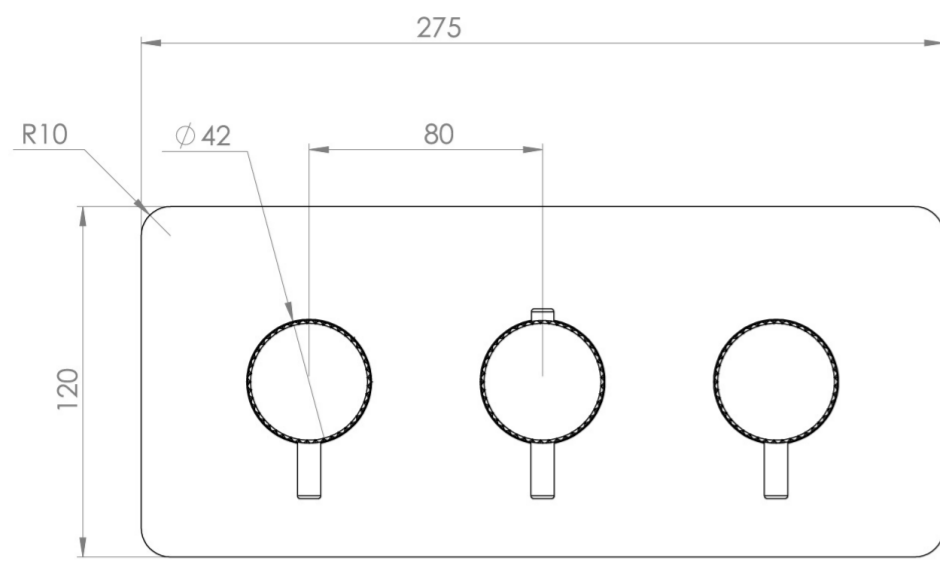

COS 3 WAY THERMOSTATIC SHOWER VALVE KIT - W/ KNURLED HANDLE - LANDSCAPE - BRUSHED BRONZE (PVD)

PRODUCT INFORMATION

Height:	120mm
Width:	275mm
Finish:	Brushed Bronze (PVD)
Guarantee	5 years
Outlets	3

Product Code: CO321L.KBR

DESCRIPTION

The COS collection combines modern and classic styles for versatile bathroom brassware.

This landscape thermostatic valve features 3 outlets to control a shower head, handset, and bath filler. The left and right handles manage the on/off functions, while the middle handle adjusts the temperature.

WRAS Approved Valve

TECHNICAL DRAWING

FLOW RATE

- 0.5 Bar - Flowrate: 7.8 l/min
- 1 Bar - Flowrate: 16 l/min
- 2 Bar - Flowrate: 22.5 l/min
- 3 Bar - Flowrate: 28.5 l/min
- 5 Bar - Flowrate: 24.2 l/min

Saneux reserves the right to alter the specifications and product range without prior notice. Dimensions are given as a guide only. Dimensions should not be used for surrounding furniture, fixtures and fittings until the product is on site.