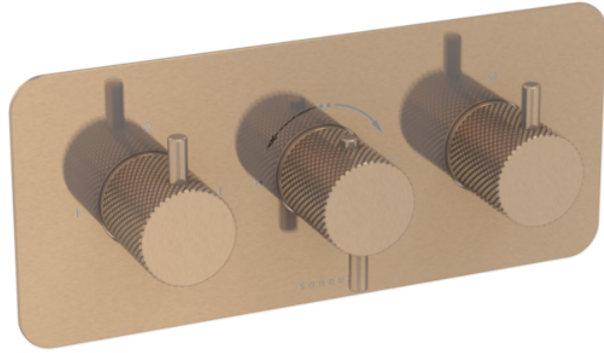

# COS 3 WAY THERMOSTATIC SHOWER VALVE KIT - W/ KNURLED HANDLE - LANDSCAPE - BRUSHED BRONZE (PVD)

## PRODUCT INFORMATION

<b>Height:</b>	120mm
<b>Width:</b>	275mm
<b>Finish:</b>	Brushed Bronze (PVD)
<b>Guarantee</b>	5 years
<b>Outlets</b>	3

**Product Code:** CO321L.KBR

## DESCRIPTION

The COS collection combines modern and classic styles for versatile bathroom brassware.

This landscape thermostatic valve features 3 outlets to control a shower head, handset, and bath filler. The left and right handles manage the on/off functions, while the middle handle adjusts the temperature.

Available with three handle styles—Classic, Knurled, and Fluted—and in five finishes: Chrome, Brushed Brass, Brushed Bronze, Brushed Nickel, and Satin Black. The PVD-coated finishes ensure durability.