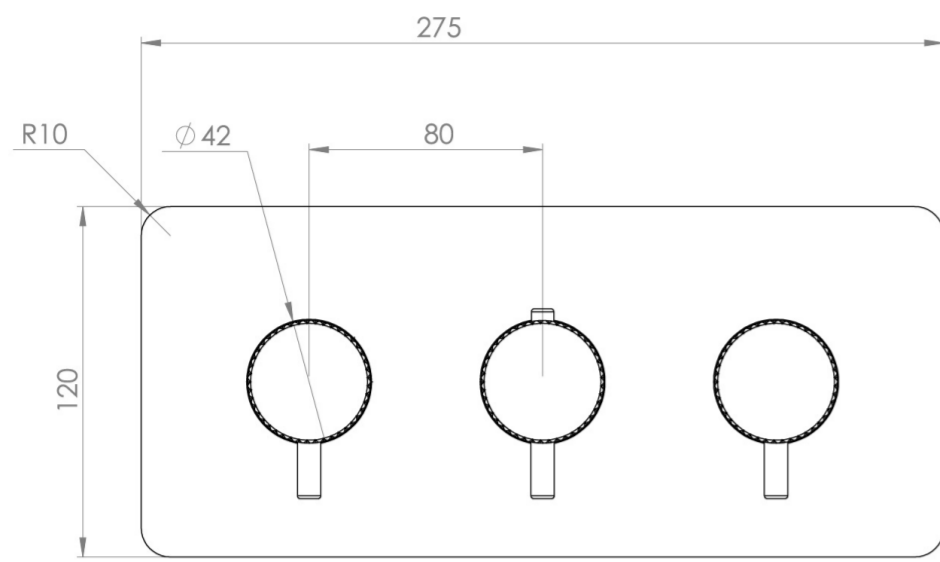

## PRODUCT INFORMATION

<b>Height:</b>	120mm
<b>Width:</b>	275mm
<b>Finish:</b>	Brushed Bronze (PVD)
<b>Guarantee</b>	5 years
<b>Outlets</b>	3

**Product Code:** CO321L.KBR

## DESCRIPTION

The COS collection combines modern and classic styles for versatile bathroom brassware.

This landscape thermostatic valve features 3 outlets to control a shower head, handset, and bath filler. The left and right handles manage the on/off functions, while the middle handle adjusts the temperature.

## FLOW RATE

- 0.5 Bar - Flowrate: 7.8 l/min
- 1 Bar - Flowrate: 16 l/min
- 2 Bar - Flowrate: 22.5 l/min
- 3 Bar - Flowrate: 28.5 l/min
- 5 Bar - Flowrate: 24.2 l/min

---

Saneux reserves the right to alter the specifications and product range without prior notice. Dimensions are given as a guide only. Dimensions should not be used for surrounding furniture, fixtures and fittings until the product is on site.