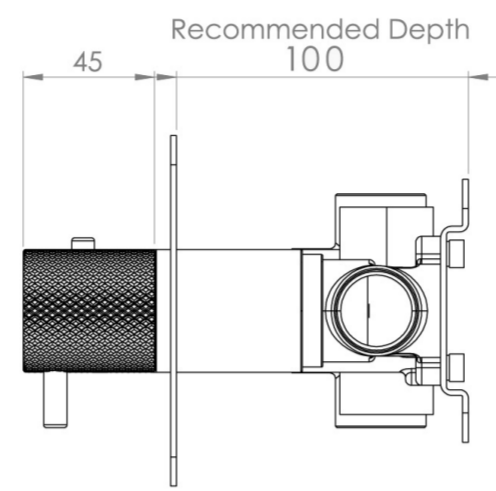

COS 3 WAY THERMOSTATIC SHOWER VALVE KIT - W/ KNURLED HANDLE - LANDSCAPE - BRUSHED BRONZE (PVD)

PRODUCT INFORMATION

Height:	120mm
Width:	275mm
Finish:	Brushed Bronze (PVD)
Guarantee	5 years
Outlets	3

Product Code: CO321L.KBR

DESCRIPTION

The COS collection combines modern and classic styles for versatile bathroom brassware.

This landscape thermostatic valve features 3 outlets to control a shower head, handset, and bath filler. The left and right handles manage the on/off functions, while the middle handle adjusts the temperature.

WRAS Approved Valve

TECHNICAL DRAWING

FLOW RATE

- 0.5 Bar - Flowrate: 7.8 l/min
- 1 Bar - Flowrate: 16 l/min
- 2 Bar - Flowrate: 22.5 l/min
- 3 Bar - Flowrate: 28.5 l/min
- 5 Bar - Flowrate: 24.2 l/min

Saneux reserves the right to alter the specifications and product range without prior notice. Dimensions are given as a guide only. Dimensions should not be used for surrounding furniture, fixtures and fittings until the product is on site.