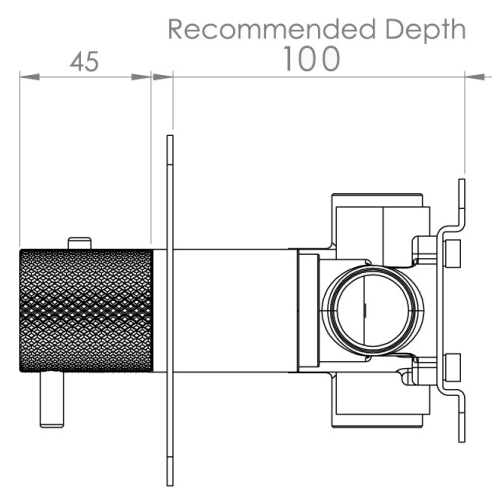

TECHNICAL DRAWING

FLOW RATE

- 0.5 Bar - Flowrate: 7.8 l/min
- 1 Bar - Flowrate: 16 l/min
- 2 Bar - Flowrate: 22.5 l/min
- 3 Bar - Flowrate: 28.5 l/min
- 5 Bar - Flowrate: 24.2 l/min

Saneux reserves the right to alter the specifications and product range without prior notice. Dimensions are given as a guide only. Dimensions should not be used for surrounding furniture, fixtures and fittings until the product is on site.

<https://saneux.com/products/cos-3-way-thermostatic-shower-valve-kit-w-knurled-handle-landscape-satin-black-pvd>