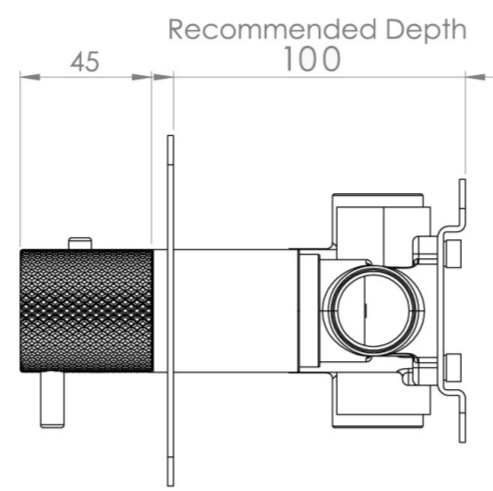

TECHNICAL DRAWING

FLOW RATE

- 0.5 Bar - Flowrate: 7.8 l/min
- 1 Bar - Flowrate: 16 l/min
- 2 Bar - Flowrate: 22.5 l/min
- 3 Bar - Flowrate: 28.5 l/min
- 5 Bar - Flowrate: 24.2 l/min

Saneux reserves the right to alter the specifications and product range without prior notice. Dimensions are given as a guide only. Dimensions should not be used for surrounding furniture, fixtures and fittings until the product is on site.

<https://saneux.com/products/cos-3-way-thermostatic-shower-valve-kit-w-knurled-handle-landscape-satin-black-pvd>