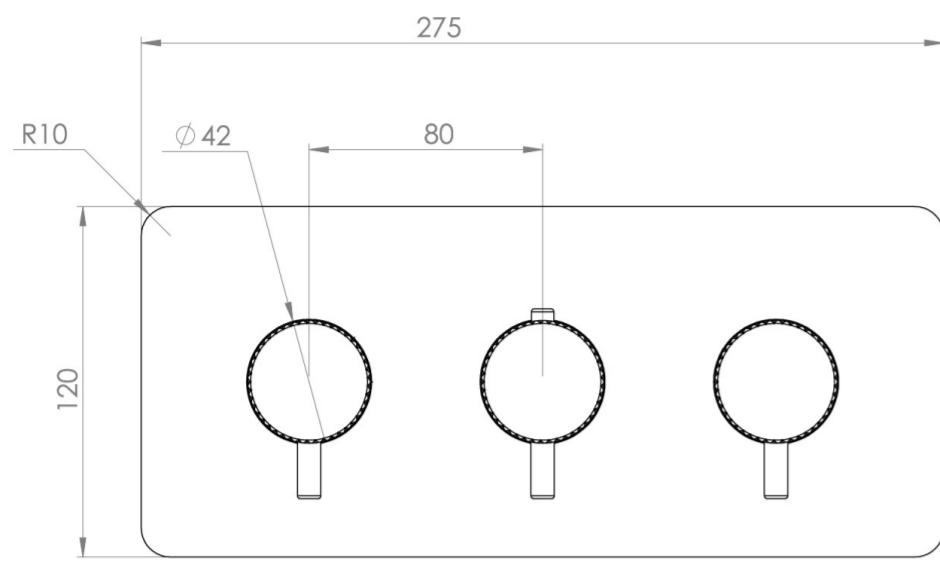

## PRODUCT INFORMATION

<b>Height:</b>	120mm
<b>Width:</b>	275mm
<b>Finish:</b>	Satin Black (PVD)
<b>Guarantee</b>	5 years
<b>Outlets</b>	3

**Product Code:** CO321L.KSB

---

## DESCRIPTION

The COS collection combines modern and classic styles for versatile bathroom brassware.

This landscape thermostatic valve features 3 outlets to control a shower head, handset, and bath filler. The left and right handles manage the on/off functions, while the middle handle adjusts the temperature.

## FLOW RATE

- 0.5 Bar - Flowrate: 7.8 l/min
- 1 Bar - Flowrate: 16 l/min
- 2 Bar - Flowrate: 22.5 l/min
- 3 Bar - Flowrate: 28.5 l/min
- 5 Bar - Flowrate: 24.2 l/min

---

Saneux reserves the right to alter the specifications and product range without prior notice. Dimensions are given as a guide only. Dimensions should not be used for surrounding furniture, fixtures and fittings until the product is on site.