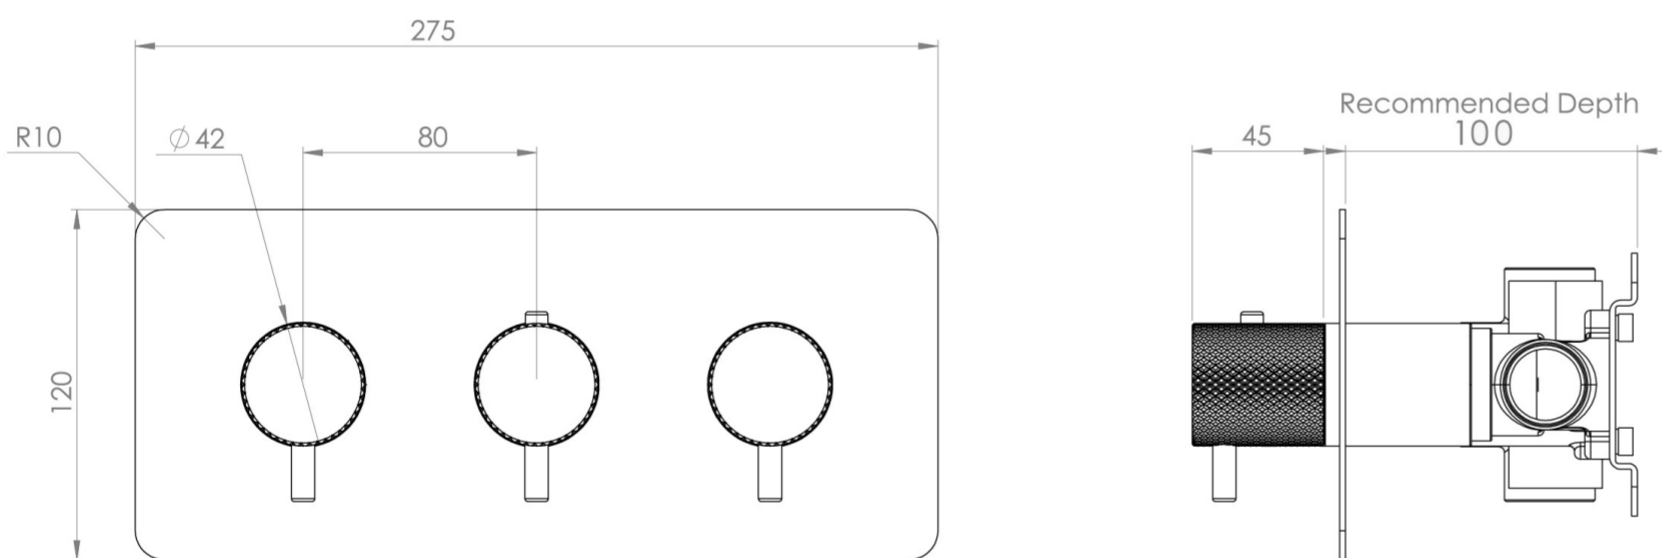

COS 3 WAY THERMOSTATIC SHOWER VALVE KIT - W/ KNURLED HANDLE - LANDSCAPE - SATIN BLACK (PVD)

PRODUCT INFORMATION

Finish: Satin Black (PVD)

Guarantee: 5 years

Product Code: CO321L.KSB

TECHNICAL DRAWING

Saneux reserves the right to alter the specifications and product range without prior notice. Dimensions are given as a guide only. Dimensions should not be used for surrounding furniture, fixtures and fittings until the product is on site.