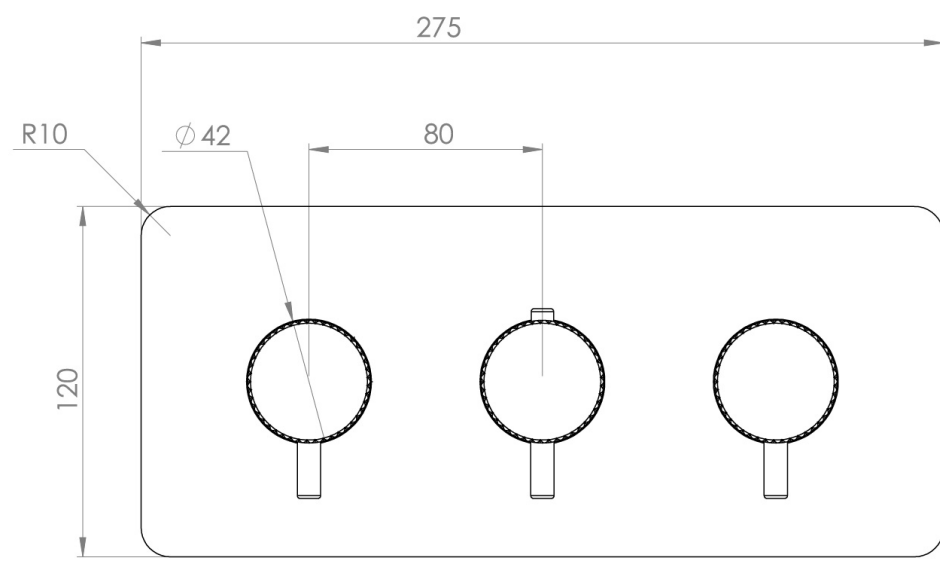

## PRODUCT INFORMATION

<b>Height:</b>	120mm
<b>Width:</b>	275mm
<b>Finish:</b>	Satin Black (PVD)
<b>Guarantee</b>	5 years
<b>Outlets</b>	3

**Product Code:** CO321L.KSB

---

## DESCRIPTION

The COS collection combines modern and classic styles for versatile bathroom brassware.

This landscape thermostatic valve features 3 outlets to control a shower head, handset, and bath filler. The left and right handles manage the on/off functions, while the middle handle adjusts the temperature.

## FLOW RATE

- 0.5 Bar - Flowrate: 7.8 l/min
- 1 Bar - Flowrate: 16 l/min
- 2 Bar - Flowrate: 22.5 l/min
- 3 Bar - Flowrate: 28.5 l/min
- 5 Bar - Flowrate: 24.2 l/min

---

Saneux reserves the right to alter the specifications and product range without prior notice. Dimensions are given as a guide only. Dimensions should not be used for surrounding furniture, fixtures and fittings until the product is on site.