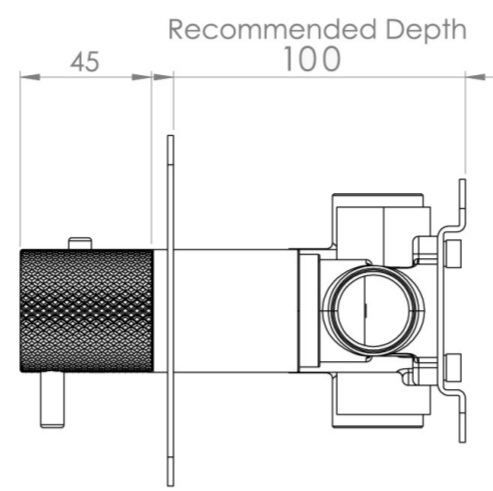

COS 3 WAY THERMOSTATIC SHOWER VALVE KIT - W/ KNURLED HANDLE - LANDSCAPE - BRUSHED NICKEL (PVD)

PRODUCT INFORMATION

Height:	120mm
Width:	275mm
Finish:	Brushed Nickel (PVD)
Guarantee	5 years
Outlets	3

Product Code: CO321L.KBN

DESCRIPTION

The COS collection combines modern and classic styles for versatile bathroom brassware.

This landscape thermostatic valve features 3 outlets to control a shower head, handset, and bath filler. The left and right handles manage the on/off functions, while the middle handle adjusts the temperature.

WRAS Approved Valve

TECHNICAL DRAWING

FLOW RATE

- 0.5 Bar - Flowrate: 7.8 l/min
- 1 Bar - Flowrate: 16 l/min
- 2 Bar - Flowrate: 22.5 l/min
- 3 Bar - Flowrate: 28.5 l/min
- 5 Bar - Flowrate: 24.2 l/min

Saneux reserves the right to alter the specifications and product range without prior notice. Dimensions are given as a guide only. Dimensions should not be used for surrounding furniture, fixtures and fittings until the product is on site.