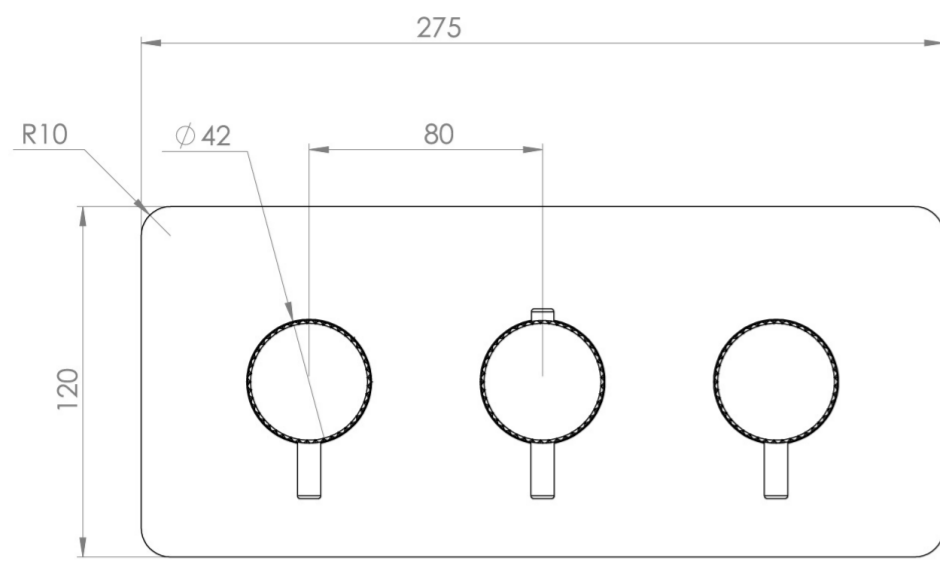

COS 3 WAY THERMOSTATIC SHOWER VALVE KIT - W/ KNURLED HANDLE - LANDSCAPE - BRUSHED NICKEL (PVD)

PRODUCT INFORMATION

Height:	120mm
Width:	275mm
Finish:	Brushed Nickel (PVD)
Guarantee	5 years
Outlets	3

Product Code: CO321L.KBN

DESCRIPTION

The COS collection combines modern and classic styles for versatile bathroom brassware.

This landscape thermostatic valve features 3 outlets to control a shower head, handset, and bath filler. The left and right handles manage the on/off functions, while the middle handle adjusts the temperature.

WRAS Approved Valve

TECHNICAL DRAWING

FLOW RATE

- 0.5 Bar - Flowrate: 7.8 l/min
- 1 Bar - Flowrate: 16 l/min
- 2 Bar - Flowrate: 22.5 l/min
- 3 Bar - Flowrate: 28.5 l/min
- 5 Bar - Flowrate: 24.2 l/min

Saneux reserves the right to alter the specifications and product range without prior notice. Dimensions are given as a guide only. Dimensions should not be used for surrounding furniture, fixtures and fittings until the product is on site.