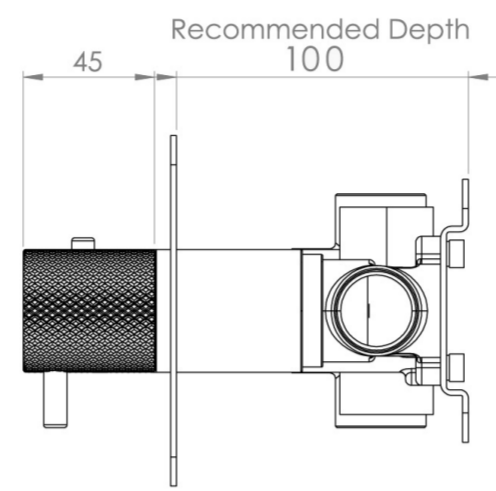

COS 3 WAY THERMOSTATIC SHOWER VALVE KIT - W/ KNURLED HANDLE - LANDSCAPE - BRUSHED NICKEL (PVD)

PRODUCT INFORMATION

Height:	120mm
Width:	275mm
Finish:	Brushed Nickel (PVD)
Guarantee	5 years
Outlets	3

Product Code: CO321L.KBN

DESCRIPTION

The COS collection combines modern and classic styles for versatile bathroom brassware.

This landscape thermostatic valve features 3 outlets to control a shower head, handset, and bath filler. The left and right handles manage the on/off functions, while the middle handle adjusts the temperature.

WRAS Approved Valve

TECHNICAL DRAWING

FLOW RATE

- 0.5 Bar - Flowrate: 7.8 l/min
- 1 Bar - Flowrate: 16 l/min
- 2 Bar - Flowrate: 22.5 l/min
- 3 Bar - Flowrate: 28.5 l/min
- 5 Bar - Flowrate: 24.2 l/min

Saneux reserves the right to alter the specifications and product range without prior notice. Dimensions are given as a guide only. Dimensions should not be used for surrounding furniture, fixtures and fittings until the product is on site.