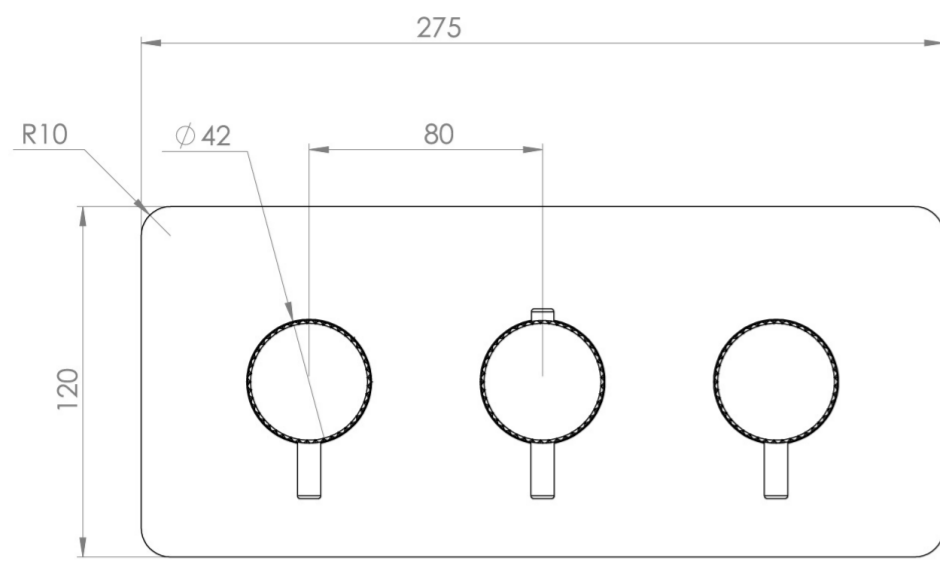

COS 3 WAY THERMOSTATIC SHOWER VALVE KIT - W/ KNURLED HANDLE - LANDSCAPE - BRUSHED BRASS (PVD)

PRODUCT INFORMATION

Height:	120mm
Width:	275mm
Finish:	Brushed Brass (PVD)
Guarantee	5 years
Outlets	3

Product Code: CO321L.KBB

DESCRIPTION

The COS collection combines modern and classic styles for versatile bathroom brassware.

This landscape thermostatic valve features 3 outlets to control a shower head, handset, and bath filler. The left and right handles manage the on/off functions, while the middle handle adjusts the temperature.

WRAS Approved Valve

TECHNICAL DRAWING

FLOW RATE

- 0.5 Bar - Flowrate: 7.8 l/min
- 1 Bar - Flowrate: 16 l/min
- 2 Bar - Flowrate: 22.5 l/min
- 3 Bar - Flowrate: 28.5 l/min
- 5 Bar - Flowrate: 24.2 l/min

Saneux reserves the right to alter the specifications and product range without prior notice. Dimensions are given as a guide only. Dimensions should not be used for surrounding furniture, fixtures and fittings until the product is on site.