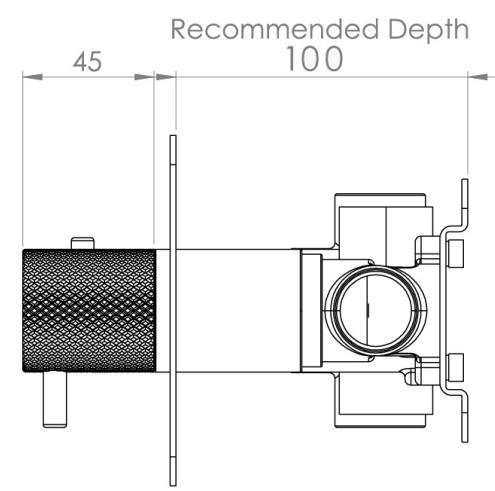

COS 3 WAY THERMOSTATIC SHOWER VALVE KIT - W/ KNURLED HANDLE - LANDSCAPE - BRUSHED BRASS (PVD)

PRODUCT INFORMATION

Height:	120mm
Width:	275mm
Finish:	Brushed Brass (PVD)
Guarantee	5 years
Outlets	3

Product Code: CO321L.KBB

DESCRIPTION

The COS collection combines modern and classic styles for versatile bathroom brassware.

This landscape thermostatic valve features 3 outlets to control a shower head, handset, and bath filler. The left and right handles manage the on/off functions, while the middle handle adjusts the temperature.

WRAS Approved Valve

TECHNICAL DRAWING

FLOW RATE

- 0.5 Bar - Flowrate: 7.8 l/min
- 1 Bar - Flowrate: 16 l/min
- 2 Bar - Flowrate: 22.5 l/min
- 3 Bar - Flowrate: 28.5 l/min
- 5 Bar - Flowrate: 24.2 l/min

Saneux reserves the right to alter the specifications and product range without prior notice. Dimensions are given as a guide only. Dimensions should not be used for surrounding furniture, fixtures and fittings until the product is on site.