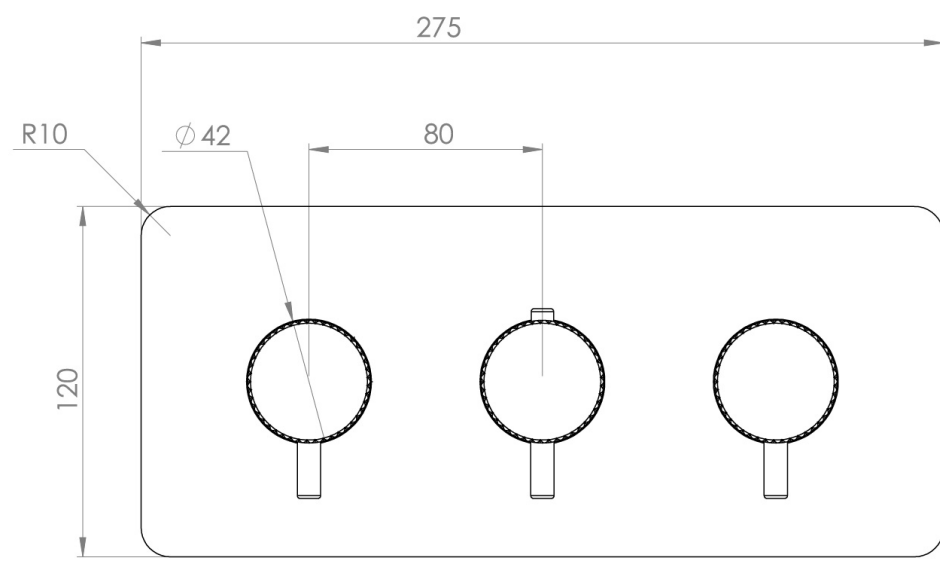

COS 3 WAY THERMOSTATIC SHOWER VALVE KIT - W/ KNURLED HANDLE - LANDSCAPE - BRUSHED BRASS (PVD)

PRODUCT INFORMATION

Height:	120mm
Width:	275mm
Finish:	Brushed Brass (PVD)
Guarantee	5 years
Outlets	3

Product Code: CO321L.KBB

DESCRIPTION

The COS collection combines modern and classic styles for versatile bathroom brassware.

This landscape thermostatic valve features 3 outlets to control a shower head, handset, and bath filler. The left and right handles manage the on/off functions, while the middle handle adjusts the temperature.

WRAS Approved Valve

TECHNICAL DRAWING

FLOW RATE

- 0.5 Bar - Flowrate: 7.8 l/min
- 1 Bar - Flowrate: 16 l/min
- 2 Bar - Flowrate: 22.5 l/min
- 3 Bar - Flowrate: 28.5 l/min
- 5 Bar - Flowrate: 24.2 l/min

Saneux reserves the right to alter the specifications and product range without prior notice. Dimensions are given as a guide only. Dimensions should not be used for surrounding furniture, fixtures and fittings until the product is on site.