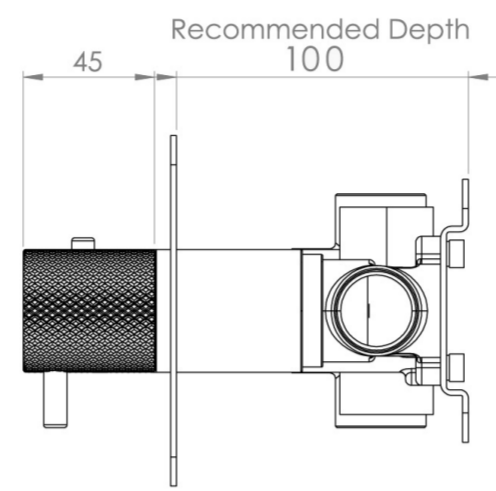

COS 3 WAY THERMOSTATIC SHOWER VALVE KIT - W/ KNURLED HANDLE - LANDSCAPE - BRUSHED BRASS (PVD)

PRODUCT INFORMATION

Height:	120mm
Width:	275mm
Finish:	Brushed Brass (PVD)
Guarantee	5 years
Outlets	3

Product Code: CO321L.KBB

DESCRIPTION

The COS collection combines modern and classic styles for versatile bathroom brassware.

This landscape thermostatic valve features 3 outlets to control a shower head, handset, and bath filler. The left and right handles manage the on/off functions, while the middle handle adjusts the temperature.

WRAS Approved Valve

TECHNICAL DRAWING

FLOW RATE

- 0.5 Bar - Flowrate: 7.8 l/min
- 1 Bar - Flowrate: 16 l/min
- 2 Bar - Flowrate: 22.5 l/min
- 3 Bar - Flowrate: 28.5 l/min
- 5 Bar - Flowrate: 24.2 l/min

Saneux reserves the right to alter the specifications and product range without prior notice. Dimensions are given as a guide only. Dimensions should not be used for surrounding furniture, fixtures and fittings until the product is on site.