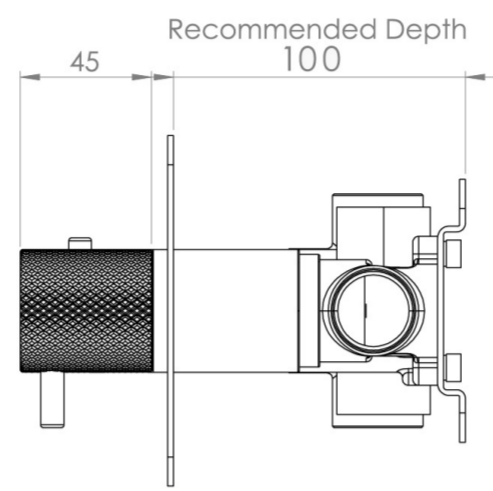

COS 3 WAY THERMOSTATIC SHOWER VALVE KIT - W/ KNURLED HANDLE - LANDSCAPE - BRUSHED BRASS (PVD)

PRODUCT INFORMATION

Height:	120mm
Width:	275mm
Finish:	Brushed Brass (PVD)
Guarantee	5 years
Outlets	3

Product Code: CO321L.KBB

DESCRIPTION

The COS collection combines modern and classic styles for versatile bathroom brassware.

This landscape thermostatic valve features 3 outlets to control a shower head, handset, and bath filler. The left and right handles manage the on/off functions, while the middle handle adjusts the temperature.

WRAS Approved Valve

TECHNICAL DRAWING

FLOW RATE

- 0.5 Bar - Flowrate: 7.8 l/min
- 1 Bar - Flowrate: 16 l/min
- 2 Bar - Flowrate: 22.5 l/min
- 3 Bar - Flowrate: 28.5 l/min
- 5 Bar - Flowrate: 24.2 l/min

Saneux reserves the right to alter the specifications and product range without prior notice. Dimensions are given as a guide only. Dimensions should not be used for surrounding furniture, fixtures and fittings until the product is on site.