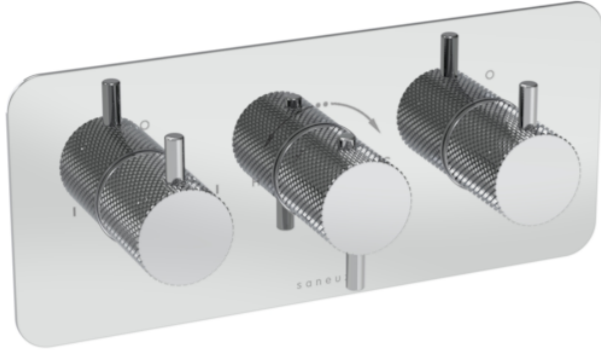

COS 3 WAY THERMOSTATIC SHOWER VALVE KIT - W/ KNURLED HANDLE - LANDSCAPE - CHROME

PRODUCT INFORMATION

Finish:	Chrome
Guarantee	5 years

Product Code: CO321L.K

TECHNICAL DRAWING

Saneux reserves the right to alter the specifications and product range without prior notice. Dimensions are given as a guide only. Dimensions should not be used for surrounding furniture, fixtures and fittings until the product is on site.

<https://saneux.com/products/cos-3-way-thermostatic-shower-valve-kit-w-knurled-handle-landscape-chrome>