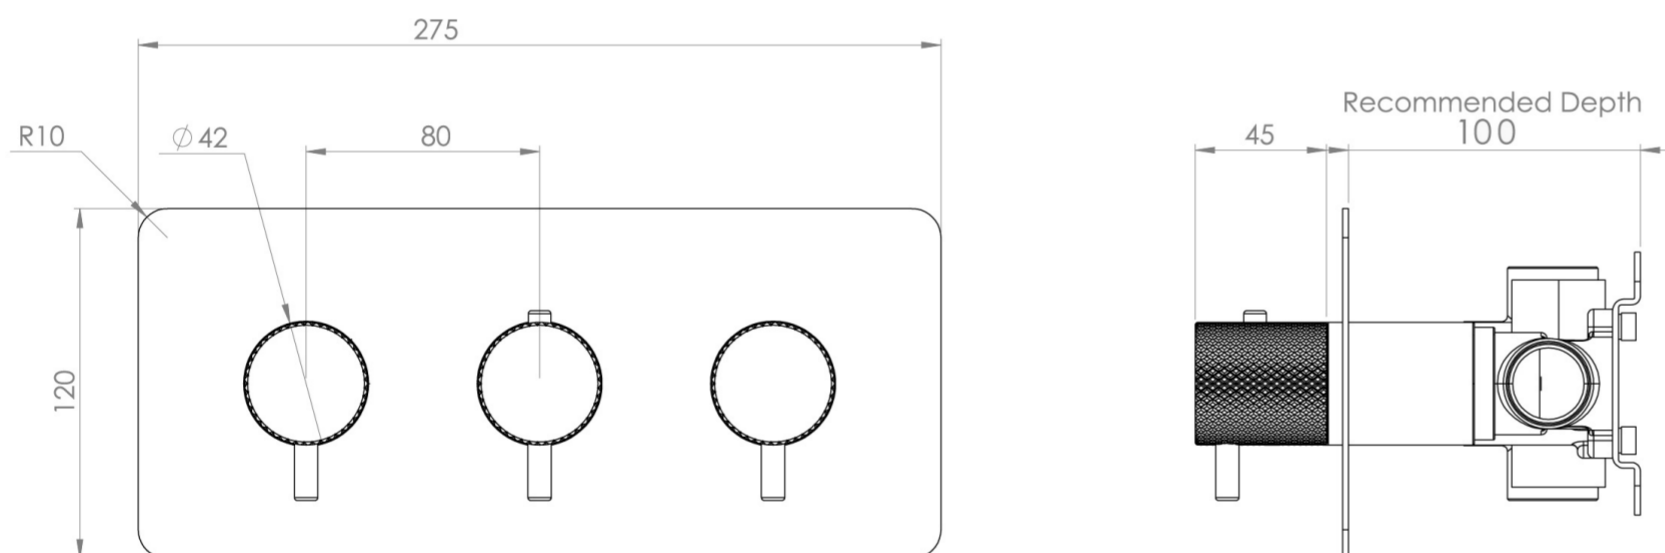

COS 3 WAY THERMOSTATIC SHOWER VALVE KIT - W/ KNURLED HANDLE - LANDSCAPE - CHROME

PRODUCT INFORMATION

Finish:	Chrome
Guarantee	5 years

Product Code: CO321L.K

TECHNICAL DRAWING

Saneux reserves the right to alter the specifications and product range without prior notice. Dimensions are given as a guide only. Dimensions should not be used for surrounding furniture, fixtures and fittings until the product is on site.

<https://saneux.com/products/cos-3-way-thermostatic-shower-valve-kit-w-knurled-handle-landscape-chrome>