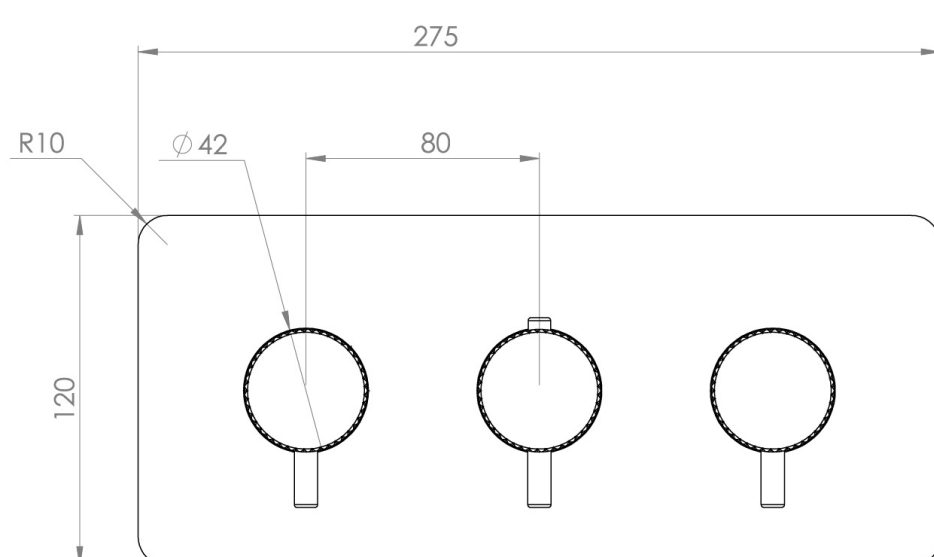

COS 3 WAY THERMOSTATIC SHOWER VALVE KIT - W/ KNURLED HANDLE - LANDSCAPE - CHROME

PRODUCT INFORMATION

| | |
|------------------|---------|
| Height: | 120mm |
| Width: | 275mm |
| Finish: | Chrome |
| Guarantee | 5 years |
| Outlets | 3 |

Product Code: CO321L.K

DESCRIPTION

The COS collection combines modern and classic styles for versatile bathroom brassware.

This landscape thermostatic valve features 3 outlets to control a shower head, handset, and bath filler. The left and right handles manage the on/off functions, while the middle handle adjusts the temperature.

WRAS Approved Valve

TECHNICAL DRAWING

FLOW RATE

- 0.5 Bar - Flowrate: 7.8 l/min
- 1 Bar - Flowrate: 16 l/min
- 2 Bar - Flowrate: 22.5 l/min
- 3 Bar - Flowrate: 28.5 l/min
- 5 Bar - Flowrate: 24.2 l/min

Saneux reserves the right to alter the specifications and product range without prior notice. Dimensions are given as a guide only. Dimensions should not be used for surrounding furniture, fixtures and fittings until the product is on site.