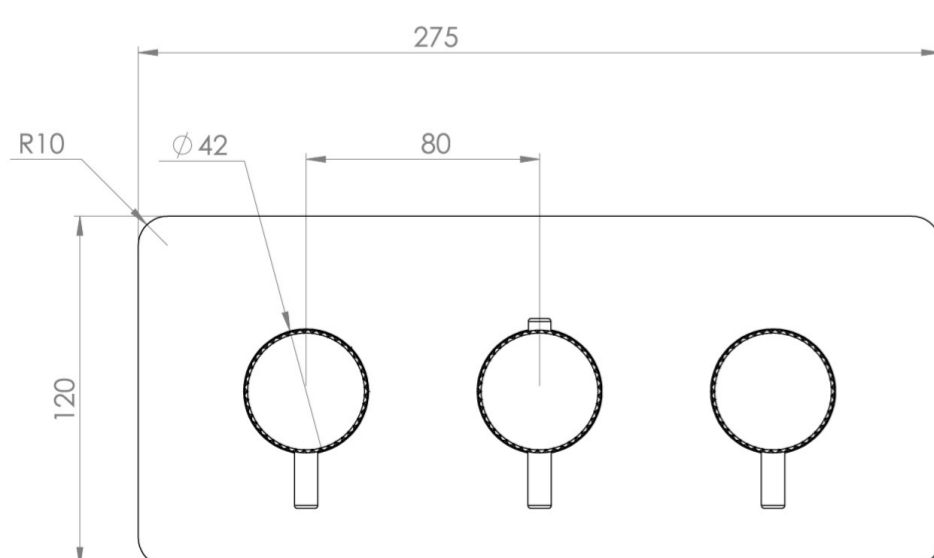

COS 3 WAY THERMOSTATIC SHOWER VALVE KIT - W/ KNURLED HANDLE - LANDSCAPE - CHROME

PRODUCT INFORMATION

Height:	120mm
Width:	275mm
Finish:	Chrome
Guarantee	5 years
Outlets	3

Product Code: CO321L.K

DESCRIPTION

The COS collection combines modern and classic styles for versatile bathroom brassware.

This landscape thermostatic valve features 3 outlets to control a shower head, handset, and bath filler. The left and right handles manage the on/off functions, while the middle handle adjusts the temperature.

WRAS Approved Valve

TECHNICAL DRAWING

FLOW RATE

- 0.5 Bar - Flowrate: 7.8 l/min
- 1 Bar - Flowrate: 16 l/min
- 2 Bar - Flowrate: 22.5 l/min
- 3 Bar - Flowrate: 28.5 l/min
- 5 Bar - Flowrate: 24.2 l/min

Saneux reserves the right to alter the specifications and product range without prior notice. Dimensions are given as a guide only. Dimensions should not be used for surrounding furniture, fixtures and fittings until the product is on site.