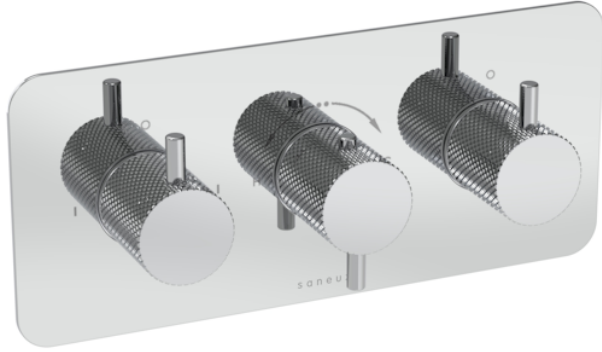

COS 3 WAY THERMOSTATIC SHOWER VALVE KIT - W/ KNURLED HANDLE - LANDSCAPE - CHROME

PRODUCT INFORMATION

| | |
|------------------|---------|
| Height: | 120mm |
| Width: | 275mm |
| Finish: | Chrome |
| Guarantee | 5 years |
| Outlets | 3 |

Product Code: CO321L.K

DESCRIPTION

The COS collection combines modern and classic styles for versatile bathroom brassware.

This landscape thermostatic valve features 3 outlets to control a shower head, handset, and bath filler. The left and right handles manage the on/off functions, while the middle handle adjusts the temperature.

Available with three handle styles—Classic, Knurled, and Fluted—and in five finishes: Chrome, Brushed Brass, Brushed Bronze, Brushed Nickel, and Satin Black. The PVD-coated finishes ensure durability.

<https://saneux.com/products/cos-3-way-thermostatic-shower-valve-kit-w-knurled-handle-landscape-chrome>