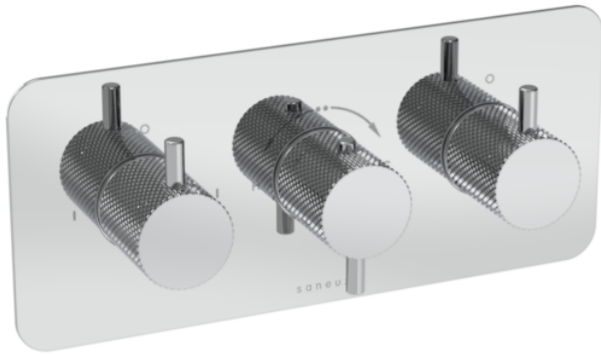

COS 3 WAY THERMOSTATIC SHOWER VALVE KIT - W/ KNURLED HANDLE - LANDSCAPE - CHROME

PRODUCT INFORMATION

Height:	120mm
Width:	275mm
Finish:	Chrome
Guarantee	5 years
Outlets	3

Product Code: CO321L.K

DESCRIPTION

The COS collection combines modern and classic styles for versatile bathroom brassware.

This landscape thermostatic valve features 3 outlets to control a shower head, handset, and bath filler. The left and right handles manage the on/off functions, while the middle handle adjusts the temperature.

Available with three handle styles—Classic, Knurled, and Fluted—and in five finishes: Chrome, Brushed Brass, Brushed Bronze, Brushed Nickel, and Satin Black. The PVD-coated finishes ensure durability.

<https://saneux.com/products/cos-3-way-thermostatic-shower-valve-kit-w-knurled-handle-landscape-chrome>