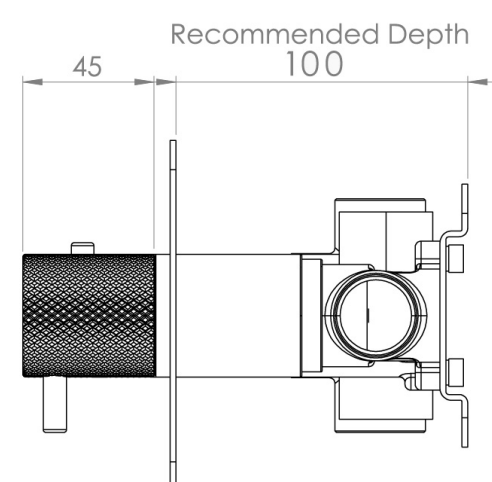

COS 3 WAY THERMOSTATIC SHOWER VALVE KIT - W/ KNURLED HANDLE - LANDSCAPE - CHROME

PRODUCT INFORMATION

| | |
|------------------|---------|
| Height: | 120mm |
| Width: | 275mm |
| Finish: | Chrome |
| Guarantee | 5 years |
| Outlets | 3 |

Product Code: CO321L.K

DESCRIPTION

The COS collection combines modern and classic styles for versatile bathroom brassware.

This landscape thermostatic valve features 3 outlets to control a shower head, handset, and bath filler. The left and right handles manage the on/off functions, while the middle handle adjusts the temperature.

WRAS Approved Valve

TECHNICAL DRAWING

FLOW RATE

- 0.5 Bar - Flowrate: 7.8 l/min
- 1 Bar - Flowrate: 16 l/min
- 2 Bar - Flowrate: 22.5 l/min
- 3 Bar - Flowrate: 28.5 l/min
- 5 Bar - Flowrate: 24.2 l/min

Saneux reserves the right to alter the specifications and product range without prior notice. Dimensions are given as a guide only. Dimensions should not be used for surrounding furniture, fixtures and fittings until the product is on site.