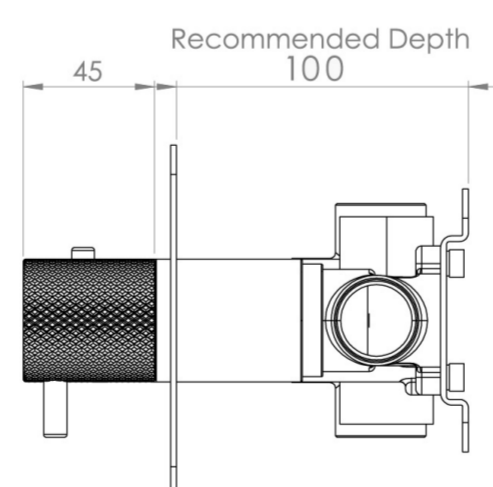

COS 3 WAY THERMOSTATIC SHOWER VALVE KIT - W/ KNURLED HANDLE - LANDSCAPE - CHROME

PRODUCT INFORMATION

Height:	120mm
Width:	275mm
Finish:	Chrome
Guarantee	5 years
Outlets	3

Product Code: CO321L.K

DESCRIPTION

The COS collection combines modern and classic styles for versatile bathroom brassware.

This landscape thermostatic valve features 3 outlets to control a shower head, handset, and bath filler. The left and right handles manage the on/off functions, while the middle handle adjusts the temperature.

WRAS Approved Valve

TECHNICAL DRAWING

FLOW RATE

- 0.5 Bar - Flowrate: 7.8 l/min
- 1 Bar - Flowrate: 16 l/min
- 2 Bar - Flowrate: 22.5 l/min
- 3 Bar - Flowrate: 28.5 l/min
- 5 Bar - Flowrate: 24.2 l/min

Saneux reserves the right to alter the specifications and product range without prior notice. Dimensions are given as a guide only. Dimensions should not be used for surrounding furniture, fixtures and fittings until the product is on site.