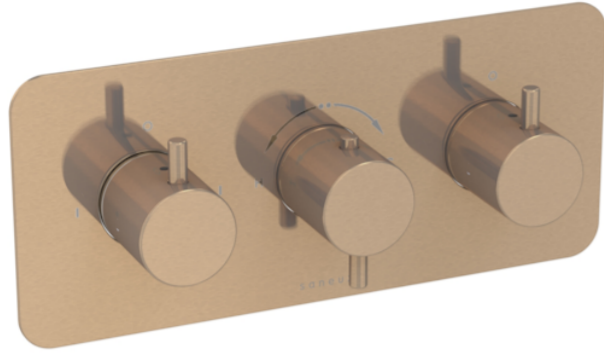

COS 3 WAY THERMOSTATIC SHOWER VALVE KIT - W/ CLASSIC HANDLE - LANDSCAPE - BRUSHED BRONZE (PVD)

PRODUCT INFORMATION

Height:	120mm
Width:	275mm
Finish:	Brushed Bronze (PVD)
Guarantee	5 years
Outlets	3

Product Code: CO321L.BR

DESCRIPTION

The COS collection combines modern and classic styles for versatile bathroom brassware.

This landscape thermostatic valve features 3 outlets to control a shower head, handset, and bath filler. The left and right handles manage the on/off functions, while the middle handle adjusts the temperature.

Available with three handle styles—Classic, Knurled, and Fluted—and in five finishes: Chrome, Brushed Brass, Brushed Bronze, Brushed Nickel, and Satin Black. The PVD-coated finishes ensure durability.

<https://saneux.com/products/cos-3-way-thermostatic-shower-valve-kit-w-classic-handle-landscape-brushed-bronze-pvd>