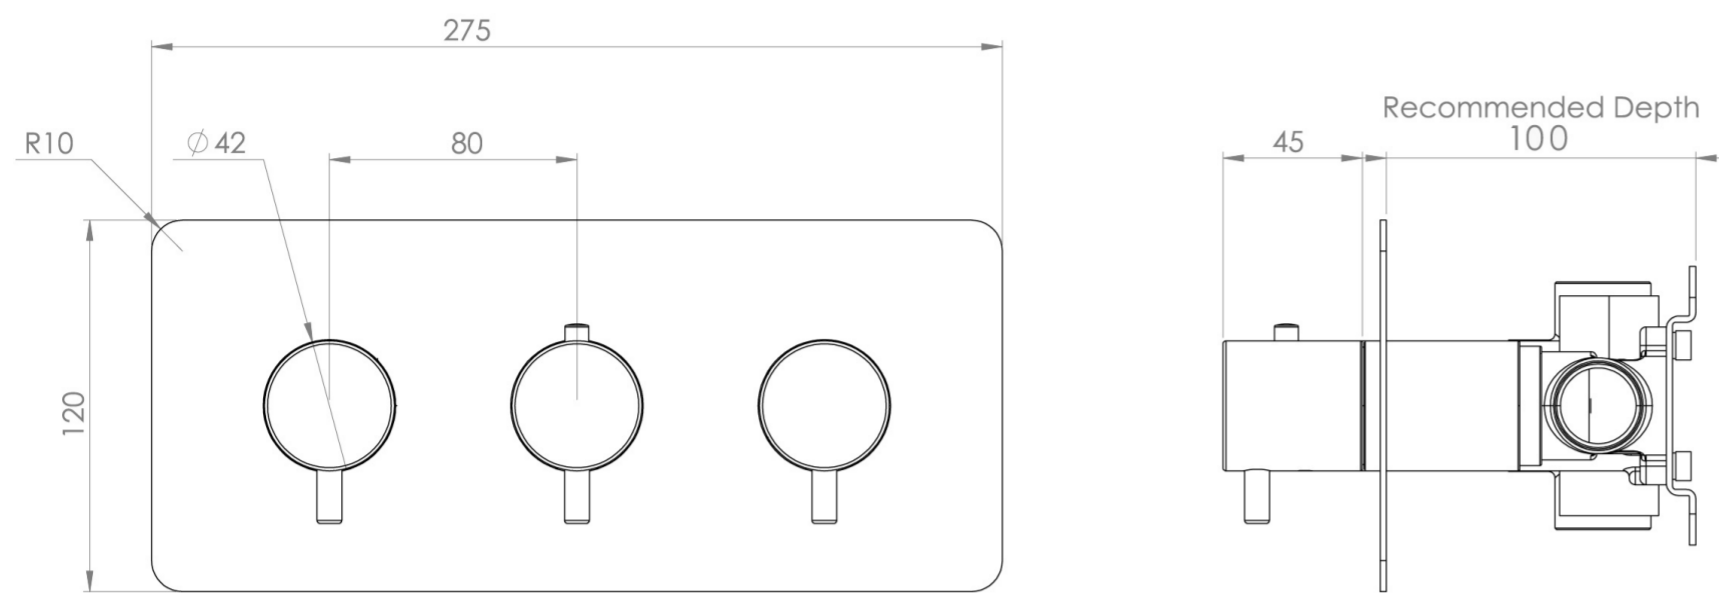

TECHNICAL DRAWING

FLOW RATE

- 0.5 Bar - Flowrate: 7.8 l/min
- 1 Bar - Flowrate: 16 l/min
- 2 Bar - Flowrate: 22.5 l/min
- 3 Bar - Flowrate: 28.5 l/min
- 5 Bar - Flowrate: 24.2 l/min

Saneux reserves the right to alter the specifications and product range without prior notice. Dimensions are given as a guide only. Dimensions should not be used for surrounding furniture, fixtures and fittings until the product is on site.

<https://saneux.com/products/cos-3-way-thermostatic-shower-valve-kit-w-classic-handle-landscape-brushed-bronze-pvd>