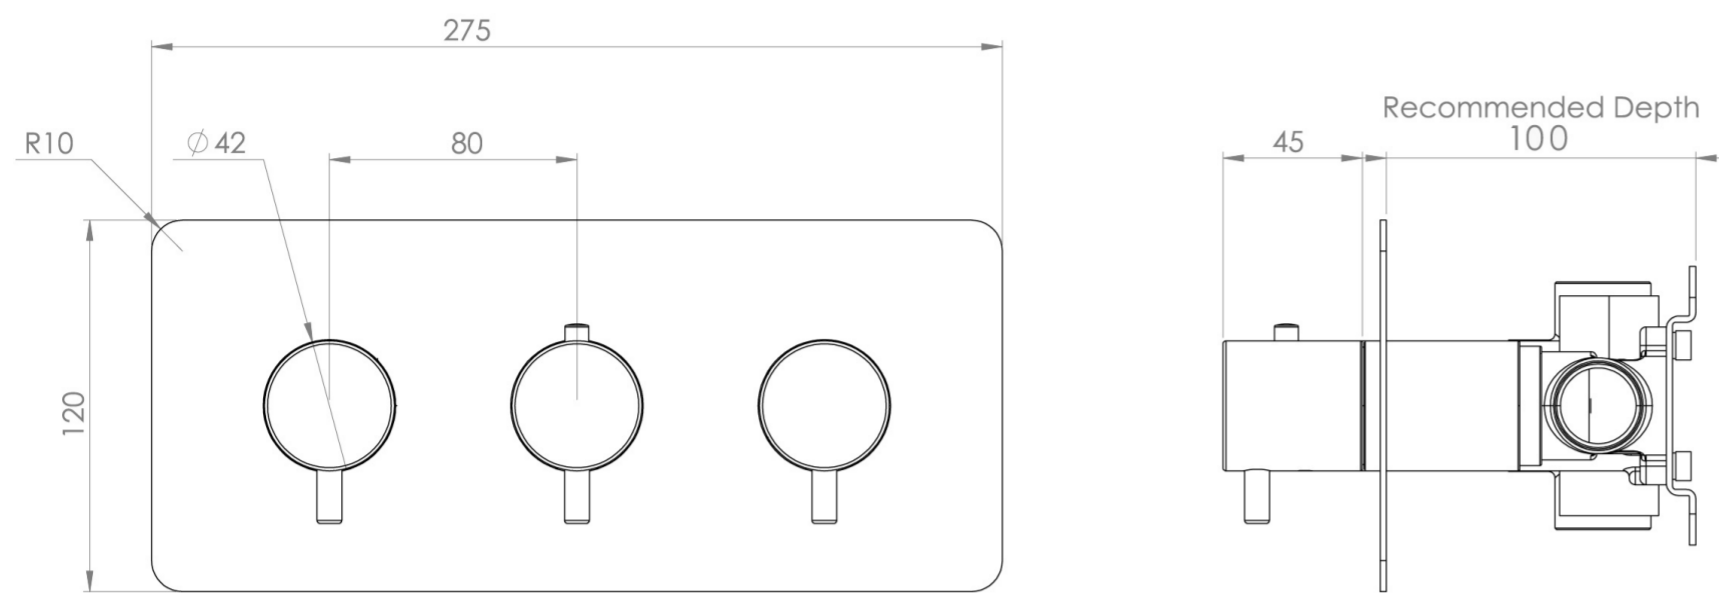

COS 3 WAY THERMOSTATIC SHOWER VALVE KIT - W/ CLASSIC HANDLE - LANDSCAPE - BRUSHED BRONZE (PVD)

PRODUCT INFORMATION

Height:	120mm
Width:	275mm
Finish:	Brushed Bronze (PVD)
Guarantee	5 years
Outlets	3

Product Code: CO321L.BR

DESCRIPTION

The COS collection combines modern and classic styles for versatile bathroom brassware.

This landscape thermostatic valve features 3 outlets to control a shower head, handset, and bath filler. The left and right handles manage the on/off functions, while the middle handle adjusts the temperature.

WRAS Approved Valve

TECHNICAL DRAWING

FLOW RATE

- 0.5 Bar - Flowrate: 7.8 l/min
- 1 Bar - Flowrate: 16 l/min
- 2 Bar - Flowrate: 22.5 l/min
- 3 Bar - Flowrate: 28.5 l/min
- 5 Bar - Flowrate: 24.2 l/min

Saneux reserves the right to alter the specifications and product range without prior notice. Dimensions are given as a guide only. Dimensions should not be used for surrounding furniture, fixtures and fittings until the product is on site.