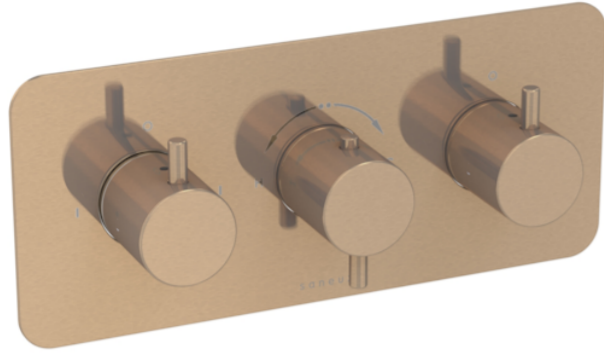

# COS 3 WAY THERMOSTATIC SHOWER VALVE KIT - W/ CLASSIC HANDLE - LANDSCAPE - BRUSHED BRONZE (PVD)

---

## PRODUCT INFORMATION

<b>Height:</b>	120mm
<b>Width:</b>	275mm
<b>Finish:</b>	Brushed Bronze (PVD)
<b>Guarantee</b>	5 years
<b>Outlets</b>	3

**Product Code:** CO321L.BR

---

## DESCRIPTION

The COS collection combines modern and classic styles for versatile bathroom brassware.

This landscape thermostatic valve features 3 outlets to control a shower head, handset, and bath filler. The left and right handles manage the on/off functions, while the middle handle adjusts the temperature.

Available with three handle styles—Classic, Knurled, and Fluted—and in five finishes: Chrome, Brushed Brass, Brushed Bronze, Brushed Nickel, and Satin Black. The PVD-coated finishes ensure durability.