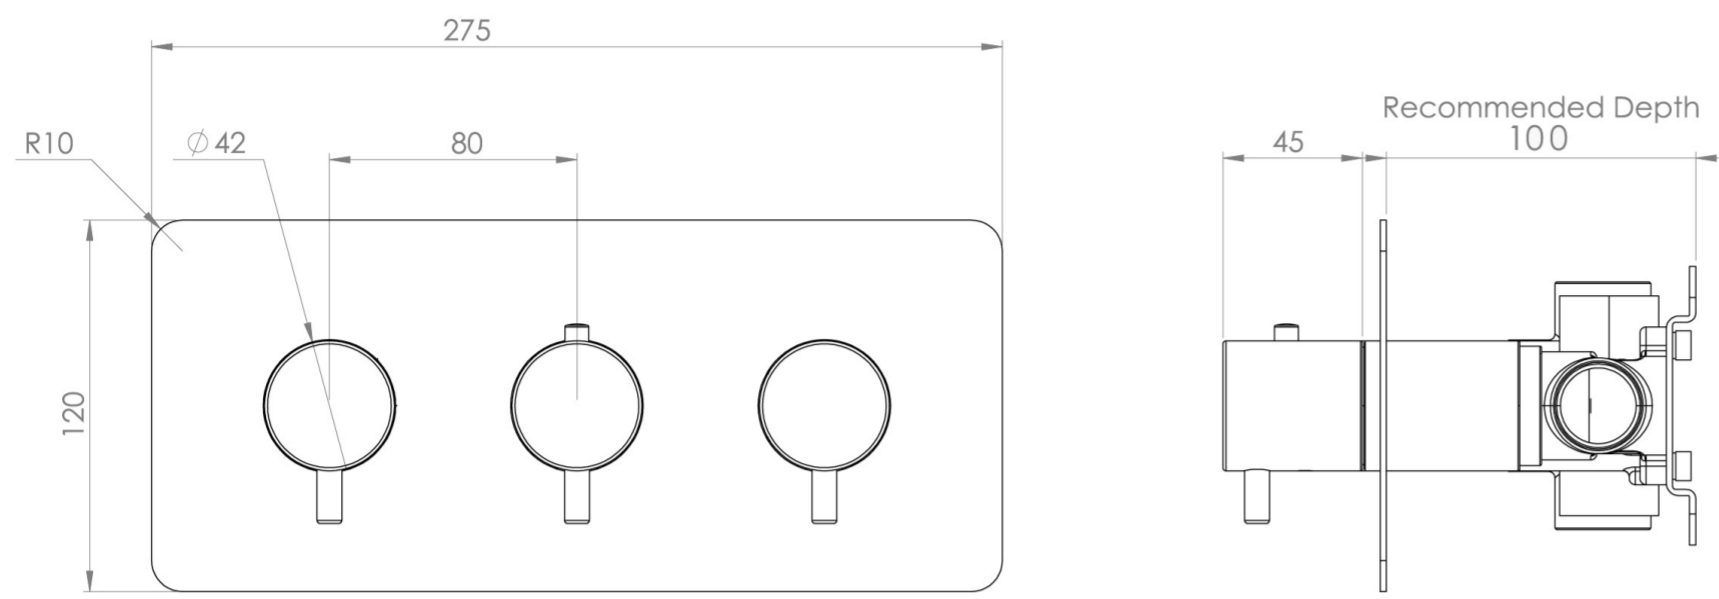

## PRODUCT INFORMATION

<b>Height:</b>	120mm
<b>Width:</b>	275mm
<b>Finish:</b>	Brushed Nickel (PVD)
<b>Guarantee</b>	5 years
<b>Outlets</b>	3

**Product Code:** CO321L.BN

## DESCRIPTION

The COS collection combines modern and classic styles for versatile bathroom brassware.

This landscape thermostatic valve features 3 outlets to control a shower head, handset, and bath filler. The left and right handles manage the on/off functions, while the middle handle adjusts the temperature.

## FLOW RATE

- 0.5 Bar - Flowrate: 7.8 l/min
- 1 Bar - Flowrate: 16 l/min
- 2 Bar - Flowrate: 22.5 l/min
- 3 Bar - Flowrate: 28.5 l/min
- 5 Bar - Flowrate: 24.2 l/min

---

Saneux reserves the right to alter the specifications and product range without prior notice. Dimensions are given as a guide only. Dimensions should not be used for surrounding furniture, fixtures and fittings until the product is on site.