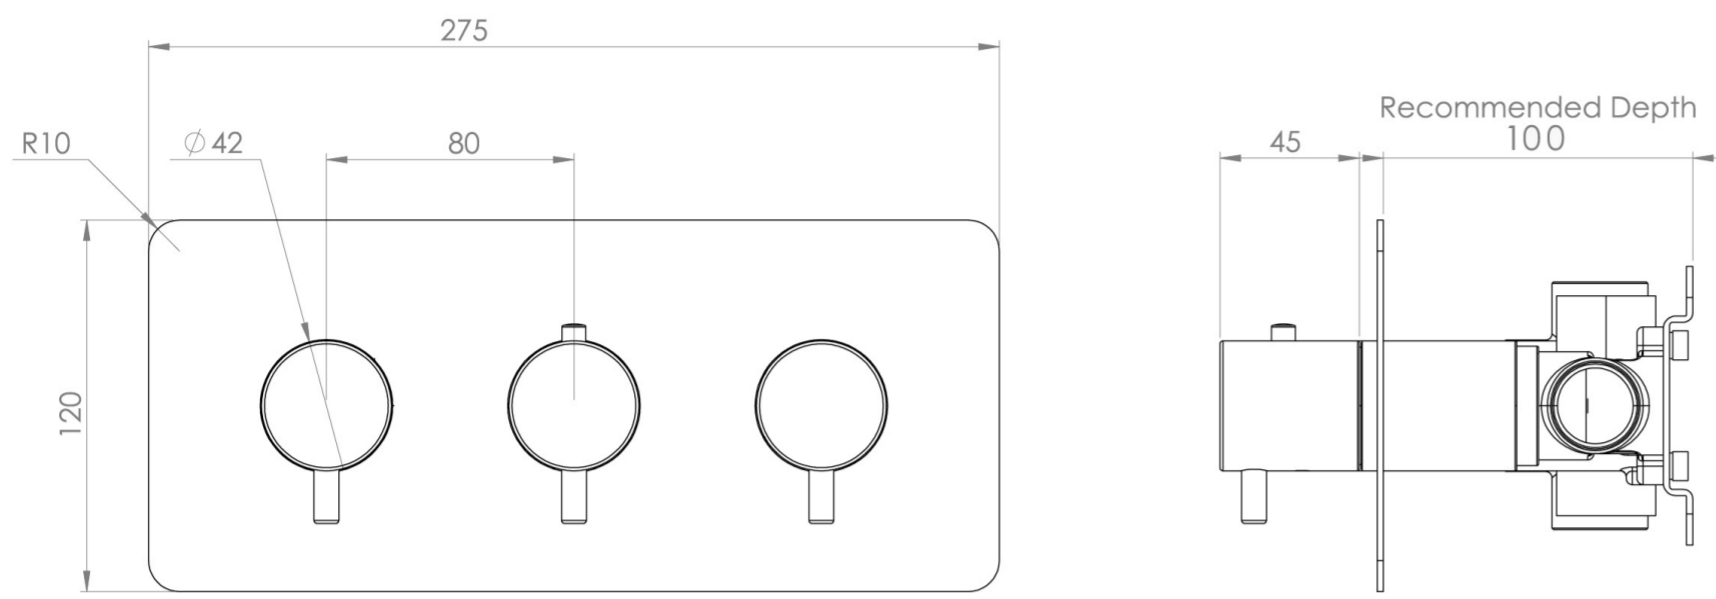

## PRODUCT INFORMATION

<b>Height:</b>	120mm
<b>Width:</b>	275mm
<b>Finish:</b>	Brushed Nickel (PVD)
<b>Guarantee</b>	5 years
<b>Outlets</b>	3

**Product Code:** CO321L.BN

---

## FLOW RATE

- 0.5 Bar - Flowrate: 7.8 l/min
- 1 Bar - Flowrate: 16 l/min
- 2 Bar - Flowrate: 22.5 l/min
- 3 Bar - Flowrate: 28.5 l/min
- 5 Bar - Flowrate: 24.2 l/min

---

Saneux reserves the right to alter the specifications and product range without prior notice. Dimensions are given as a guide only. Dimensions should not be used for surrounding furniture, fixtures and fittings until the product is on site.