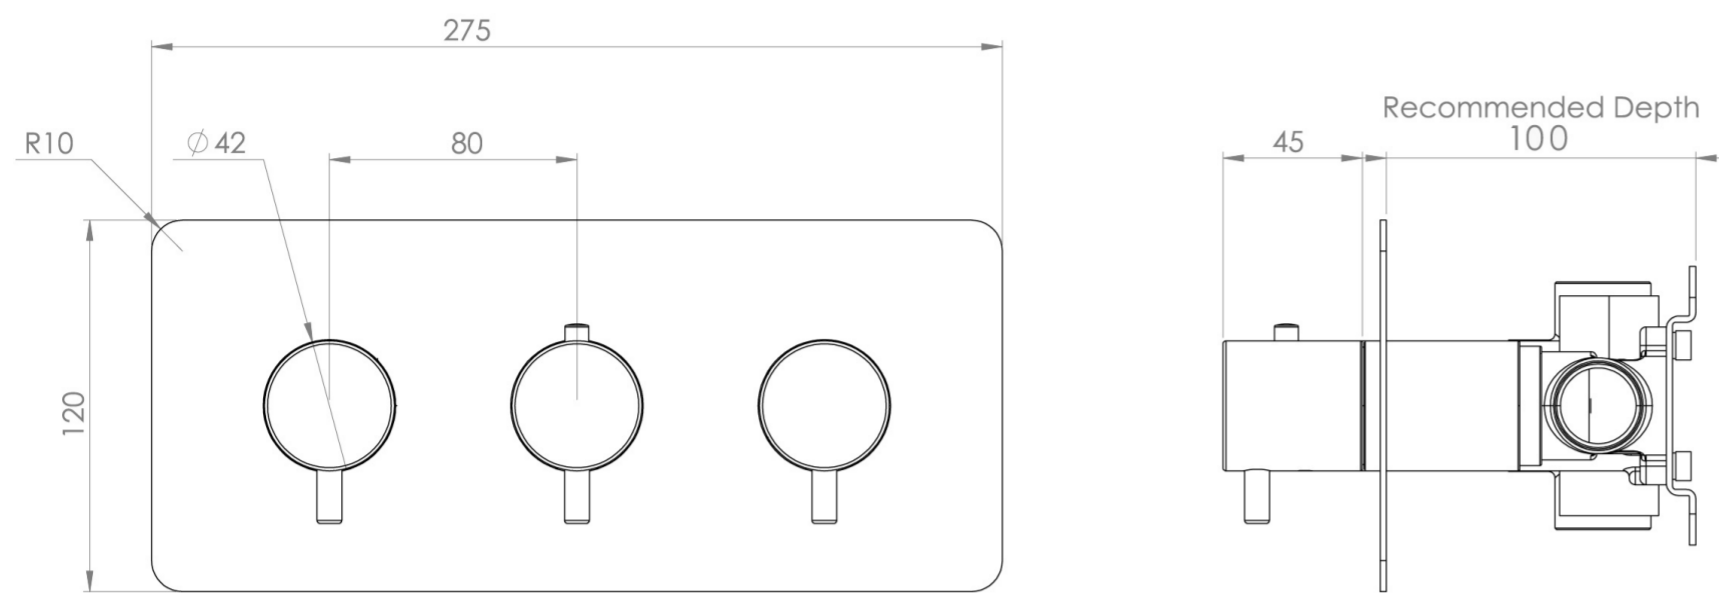

TECHNICAL DRAWING

FLOW RATE

- 0.5 Bar - Flowrate: 7.8 l/min
- 1 Bar - Flowrate: 16 l/min
- 2 Bar - Flowrate: 22.5 l/min
- 3 Bar - Flowrate: 28.5 l/min
- 5 Bar - Flowrate: 24.2 l/min

Saneux reserves the right to alter the specifications and product range without prior notice. Dimensions are given as a guide only. Dimensions should not be used for surrounding furniture, fixtures and fittings until the product is on site.

<https://saneux.com/products/cos-3-way-thermostatic-shower-valve-kit-w-classic-handle-landscape-brushed-brass-pvd>