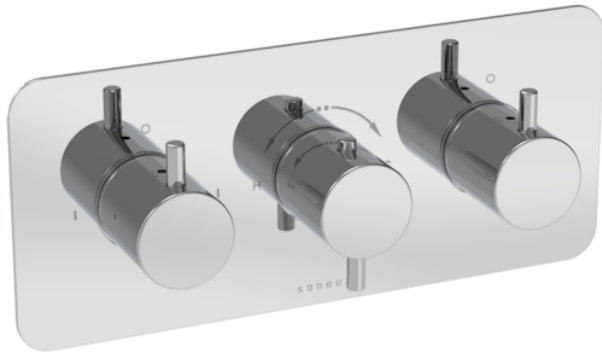

COS 3 WAY THERMOSTATIC SHOWER VALVE KIT - W/ CLASSIC HANDLE - LANDSCAPE - CHROME

PRODUCT INFORMATION

Height:	120mm
Width:	275mm
Finish:	Chrome
Guarantee	5 years
Outlets	3

Product Code: CO321L

DESCRIPTION

The COS collection combines modern and classic styles for versatile bathroom brassware.

This landscape thermostatic valve features 3 outlets to control a shower head, handset, and bath filler. The left and right handles manage the on/off functions, while the middle handle adjusts the temperature.

Available with three handle styles—Classic, Knurled, and Fluted—and in five finishes: Chrome, Brushed Brass, Brushed Bronze, Brushed Nickel, and Satin Black. The PVD-coated finishes ensure durability.

<https://saneux.com/products/cos-3-way-thermostatic-shower-valve-kit-w-classic-handle-landscape-chrome>