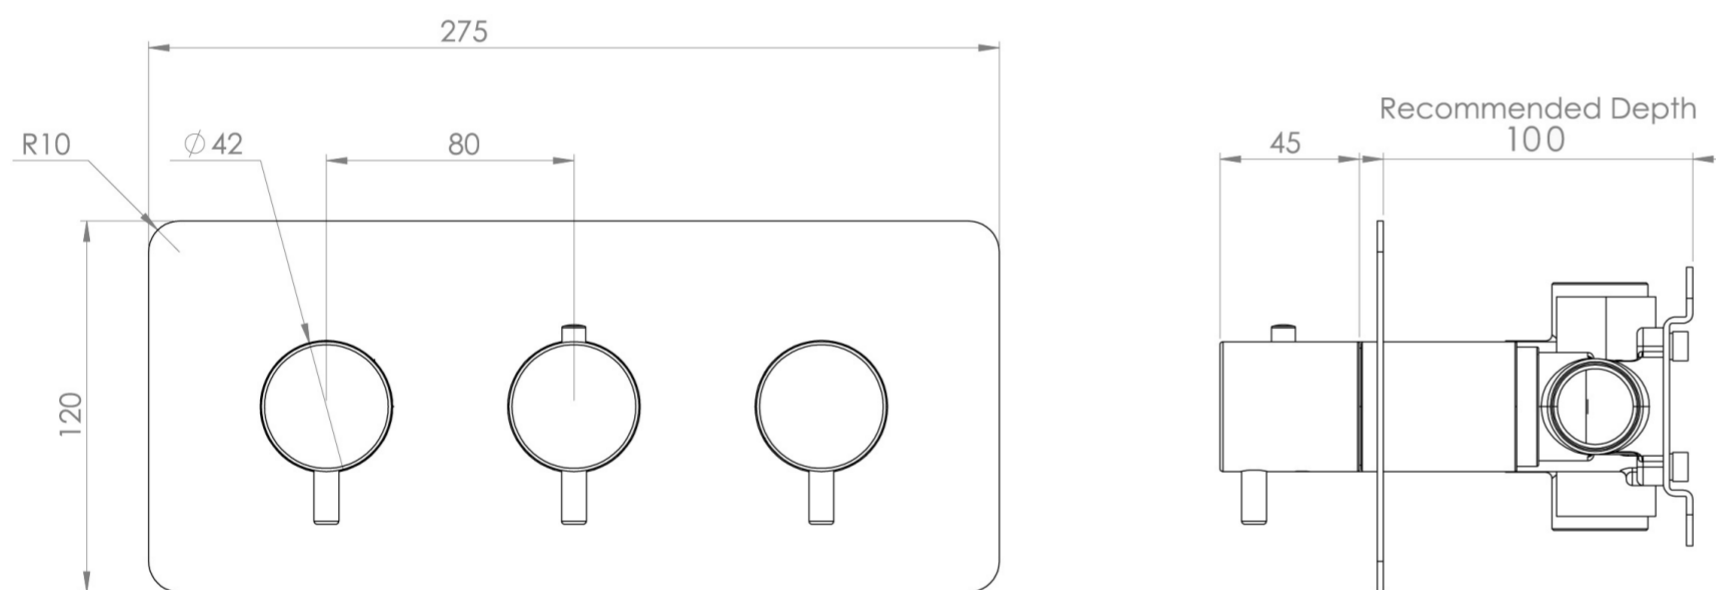

COS 3 WAY THERMOSTATIC SHOWER VALVE KIT - W/ CLASSIC HANDLE - LANDSCAPE - CHROME

PRODUCT INFORMATION

Finish:	Chrome
Guarantee	5 years

Product Code: CO321L

TECHNICAL DRAWING

Saneux reserves the right to alter the specifications and product range without prior notice. Dimensions are given as a guide only. Dimensions should not be used for surrounding furniture, fixtures and fittings until the product is on site.

<https://saneux.com/products/cos-3-way-thermostatic-shower-valve-kit-w-classic-handle-landscape-chrome>