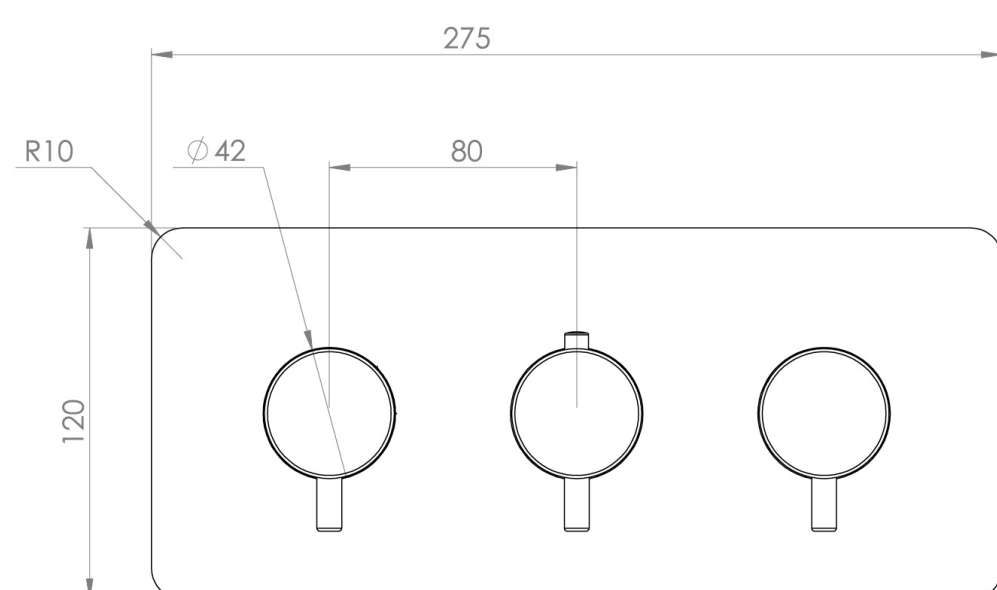

COS 3 WAY THERMOSTATIC SHOWER VALVE KIT - W/ CLASSIC HANDLE - LANDSCAPE - CHROME

PRODUCT INFORMATION

Height:	120mm
Width:	275mm
Finish:	Chrome
Guarantee	5 years
Outlets	3

Product Code: CO321L

DESCRIPTION

The COS collection combines modern and classic styles for versatile bathroom brassware.

This landscape thermostatic valve features 3 outlets to control a shower head, handset, and bath filler. The left and right handles manage the on/off functions, while the middle handle adjusts the temperature.

WRAS Approved Valve

TECHNICAL DRAWING

FLOW RATE

- 0.5 Bar - Flowrate: 7.8 l/min
- 1 Bar - Flowrate: 16 l/min
- 2 Bar - Flowrate: 22.5 l/min
- 3 Bar - Flowrate: 28.5 l/min
- 5 Bar - Flowrate: 24.2 l/min

Saneux reserves the right to alter the specifications and product range without prior notice. Dimensions are given as a guide only. Dimensions should not be used for surrounding furniture, fixtures and fittings until the product is on site.