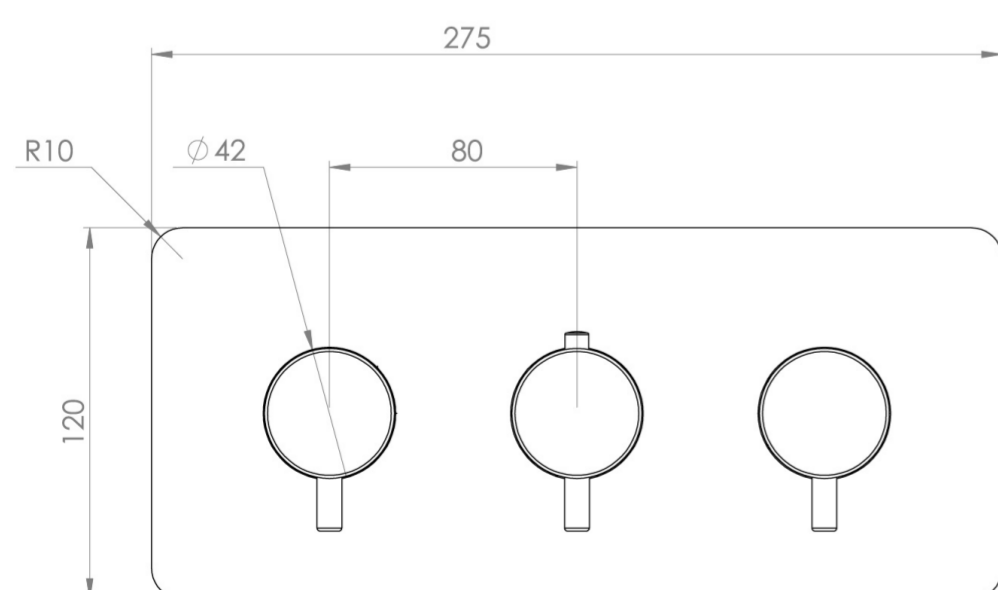

COS 3 WAY THERMOSTATIC SHOWER VALVE KIT - W/ CLASSIC HANDLE - LANDSCAPE - CHROME

PRODUCT INFORMATION

Height:	120mm
Width:	275mm
Finish:	Chrome
Guarantee	5 years
Outlets	3

Product Code: CO321L

DESCRIPTION

The COS collection combines modern and classic styles for versatile bathroom brassware.

This landscape thermostatic valve features 3 outlets to control a shower head, handset, and bath filler. The left and right handles manage the on/off functions, while the middle handle adjusts the temperature.

WRAS Approved Valve

TECHNICAL DRAWING

FLOW RATE

- 0.5 Bar - Flowrate: 7.8 l/min
- 1 Bar - Flowrate: 16 l/min
- 2 Bar - Flowrate: 22.5 l/min
- 3 Bar - Flowrate: 28.5 l/min
- 5 Bar - Flowrate: 24.2 l/min

Saneux reserves the right to alter the specifications and product range without prior notice. Dimensions are given as a guide only. Dimensions should not be used for surrounding furniture, fixtures and fittings until the product is on site.