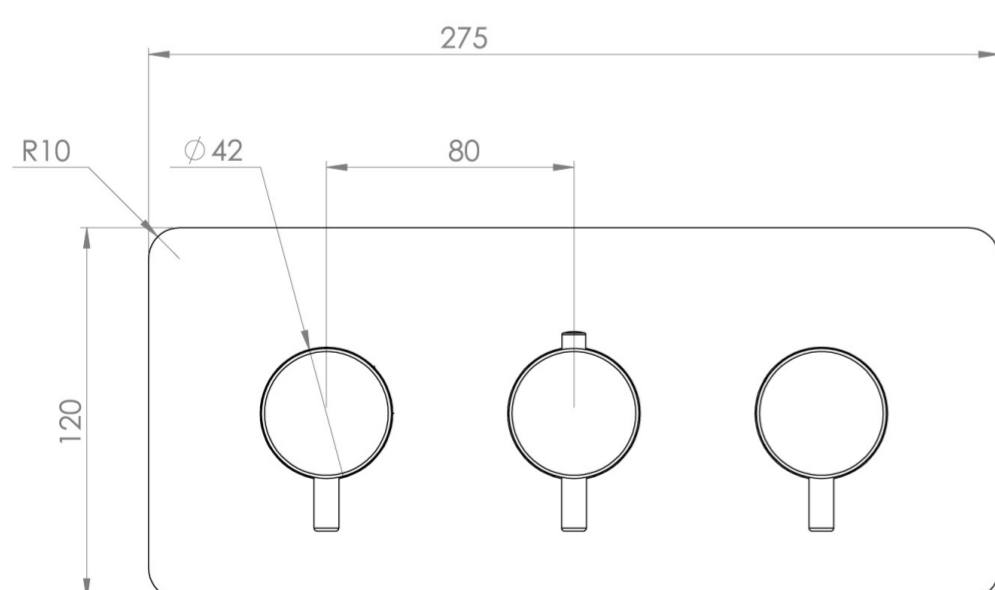

COS 3 WAY THERMOSTATIC SHOWER VALVE KIT - W/ CLASSIC HANDLE - LANDSCAPE - CHROME

PRODUCT INFORMATION

Height:	120mm
Width:	275mm
Finish:	Chrome
Guarantee	5 years
Outlets	3

Product Code: CO321L

DESCRIPTION

The COS collection combines modern and classic styles for versatile bathroom brassware.

This landscape thermostatic valve features 3 outlets to control a shower head, handset, and bath filler. The left and right handles manage the on/off functions, while the middle handle adjusts the temperature.

WRAS Approved Valve

TECHNICAL DRAWING

FLOW RATE

- 0.5 Bar - Flowrate: 7.8 l/min
- 1 Bar - Flowrate: 16 l/min
- 2 Bar - Flowrate: 22.5 l/min
- 3 Bar - Flowrate: 28.5 l/min
- 5 Bar - Flowrate: 24.2 l/min

Saneux reserves the right to alter the specifications and product range without prior notice. Dimensions are given as a guide only. Dimensions should not be used for surrounding furniture, fixtures and fittings until the product is on site.