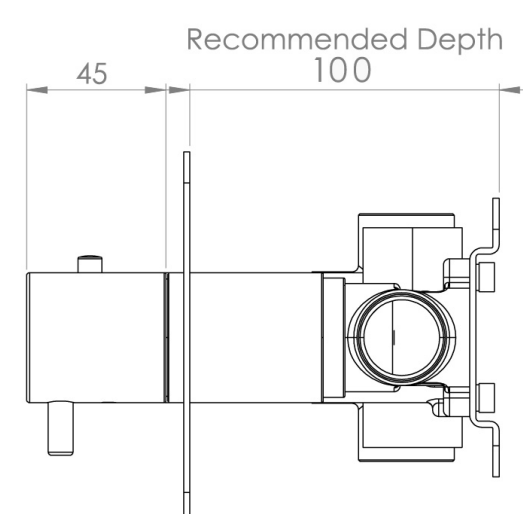

COS 3 WAY THERMOSTATIC SHOWER VALVE KIT - W/ CLASSIC HANDLE - LANDSCAPE - CHROME

PRODUCT INFORMATION

Height:	120mm
Width:	275mm
Finish:	Chrome
Guarantee	5 years
Outlets	3

Product Code: CO321L

DESCRIPTION

The COS collection combines modern and classic styles for versatile bathroom brassware.

This landscape thermostatic valve features 3 outlets to control a shower head, handset, and bath filler. The left and right handles manage the on/off functions, while the middle handle adjusts the temperature.

WRAS Approved Valve

TECHNICAL DRAWING

FLOW RATE

- 0.5 Bar - Flowrate: 7.8 l/min
- 1 Bar - Flowrate: 16 l/min
- 2 Bar - Flowrate: 22.5 l/min
- 3 Bar - Flowrate: 28.5 l/min
- 5 Bar - Flowrate: 24.2 l/min

Saneux reserves the right to alter the specifications and product range without prior notice. Dimensions are given as a guide only. Dimensions should not be used for surrounding furniture, fixtures and fittings until the product is on site.