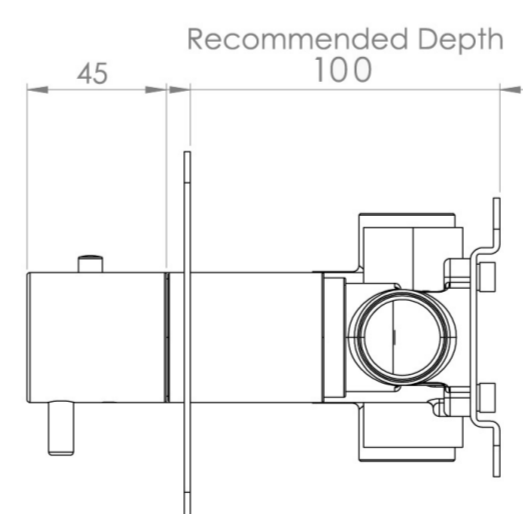

COS 3 WAY THERMOSTATIC SHOWER VALVE KIT - W/ CLASSIC HANDLE - LANDSCAPE - CHROME

PRODUCT INFORMATION

Height:	120mm
Width:	275mm
Finish:	Chrome
Guarantee	5 years
Outlets	3

Product Code: CO321L

DESCRIPTION

The COS collection combines modern and classic styles for versatile bathroom brassware.

This landscape thermostatic valve features 3 outlets to control a shower head, handset, and bath filler. The left and right handles manage the on/off functions, while the middle handle adjusts the temperature.

WRAS Approved Valve

TECHNICAL DRAWING

FLOW RATE

- 0.5 Bar - Flowrate: 7.8 l/min
- 1 Bar - Flowrate: 16 l/min
- 2 Bar - Flowrate: 22.5 l/min
- 3 Bar - Flowrate: 28.5 l/min
- 5 Bar - Flowrate: 24.2 l/min

Saneux reserves the right to alter the specifications and product range without prior notice. Dimensions are given as a guide only. Dimensions should not be used for surrounding furniture, fixtures and fittings until the product is on site.