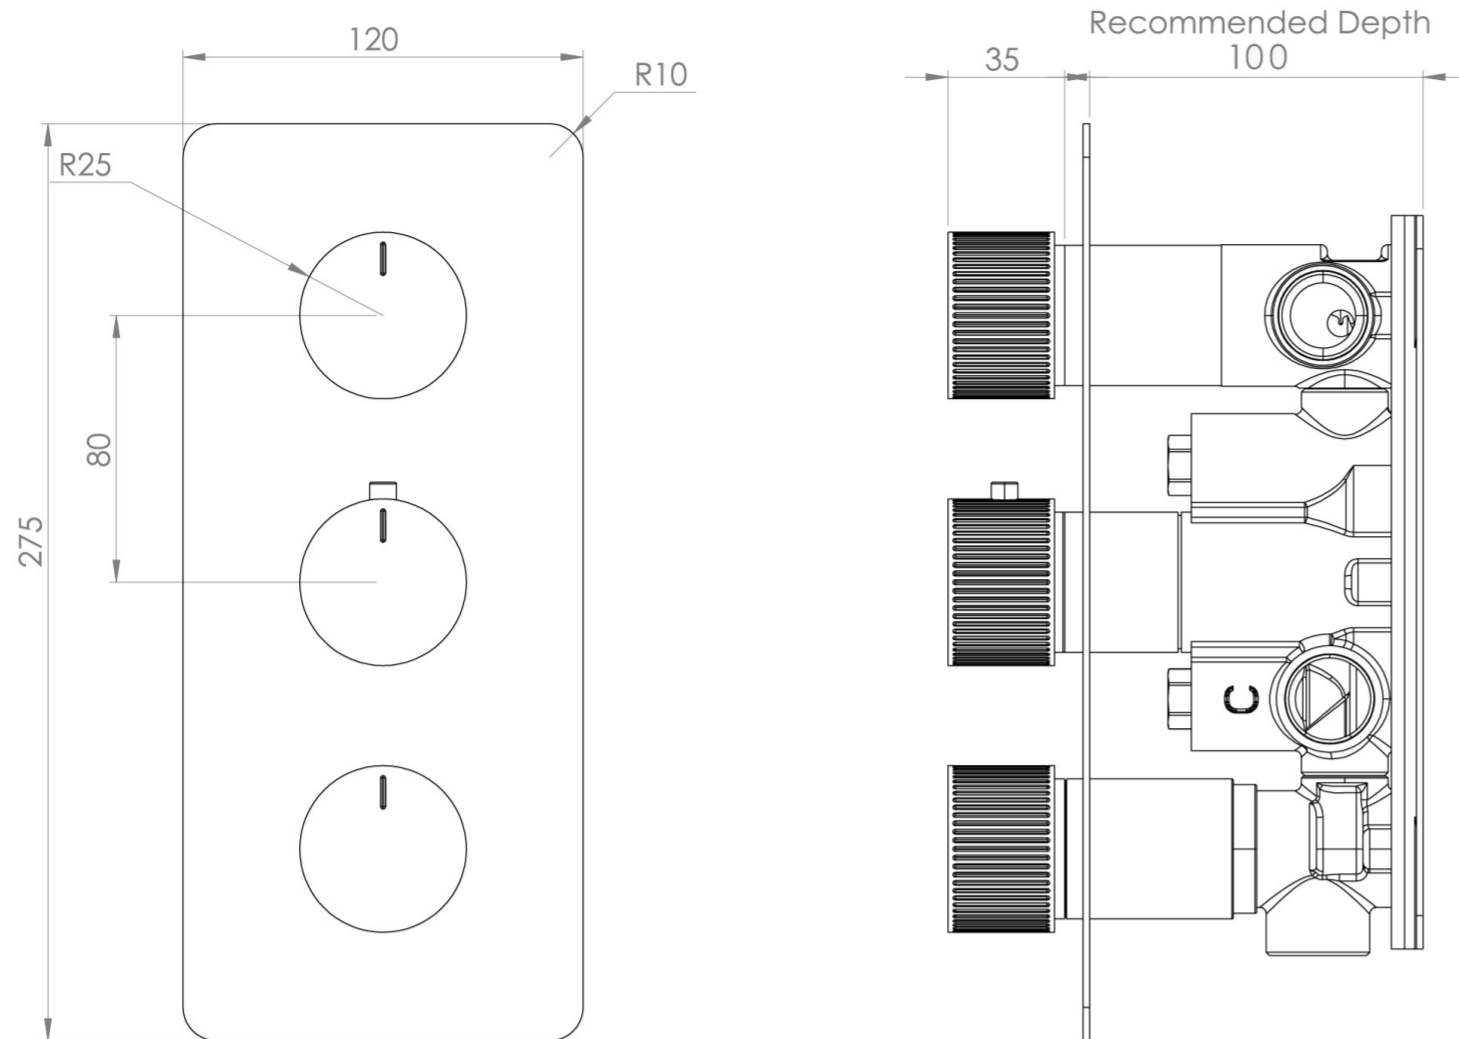

COS 3 WAY THERMOSTATIC SHOWER VALVE KIT - W/ FLUTED HANDLE - PORTRAIT - BRUSHED BRONZE (PVD)

PRODUCT INFORMATION

Height:	275mm
Width:	120mm
Finish:	Brushed Bronze (PVD)
Guarantee	5 years
Outlets	3

Product Code: CO321.FBR

DESCRIPTION

The COS collection combines modern and classic styles for versatile bathroom brassware.

This portrait thermostatic valve features 3 outlets to control a shower head, handset, and bath filler. The top and bottom handles manage the on/off function, while the middle handle adjusts the temperature.

WRAS Approved Valve

TECHNICAL DRAWING

FLOW RATE

- 0.5 Bar - Flowrate: 7.8 l/min
- 1 Bar - Flowrate: 16 l/min
- 2 Bar - Flowrate: 22.5 l/min
- 3 Bar - Flowrate: 28.5 l/min
- 5 Bar - Flowrate: 24.2 l/min

Saneux reserves the right to alter the specifications and product range without prior notice. Dimensions are given as a guide only. Dimensions should not be used for surrounding furniture, fixtures and fittings until the product is on site.