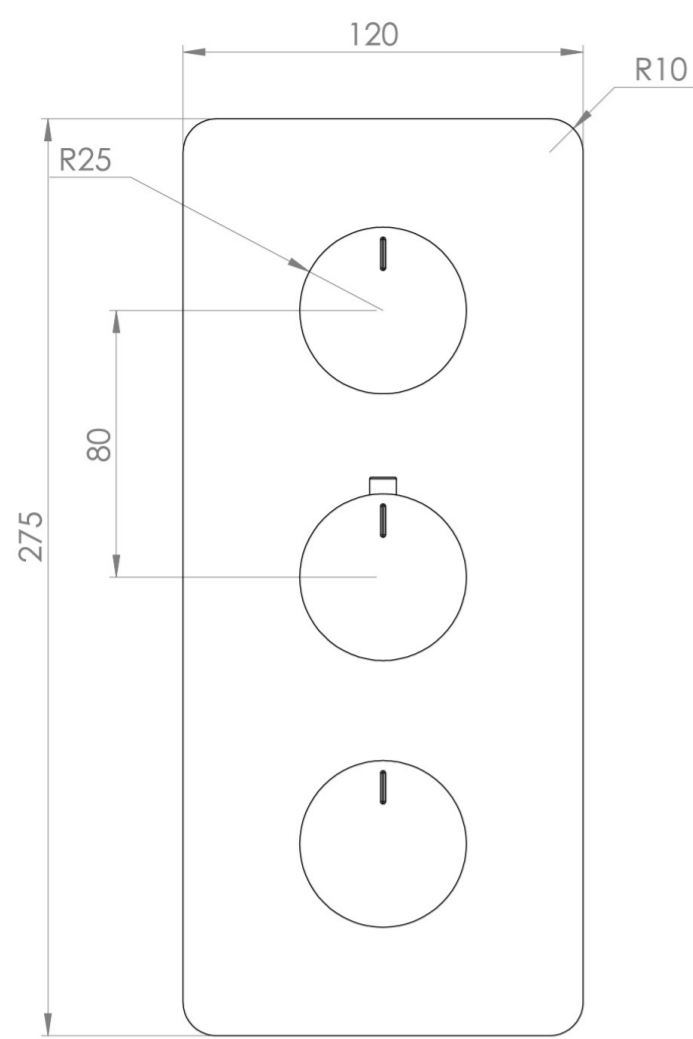

COS 3 WAY THERMOSTATIC SHOWER VALVE KIT - W/ FLUTED HANDLE - PORTRAIT - BRUSHED BRONZE (PVD)

PRODUCT INFORMATION

Height:	275mm
Width:	120mm
Finish:	Brushed Bronze (PVD)
Guarantee	5 years
Outlets	3

Product Code: CO321.FBR

DESCRIPTION

The COS collection combines modern and classic styles for versatile bathroom brassware.

This portrait thermostatic valve features 3 outlets to control a shower head, handset, and bath filler. The top and bottom handles manage the on/off function, while the middle handle adjusts the temperature.

WRAS Approved Valve

TECHNICAL DRAWING

FLOW RATE

- 0.5 Bar - Flowrate: 7.8 l/min
- 1 Bar - Flowrate: 16 l/min
- 2 Bar - Flowrate: 22.5 l/min
- 3 Bar - Flowrate: 28.5 l/min
- 5 Bar - Flowrate: 24.2 l/min

Saneux reserves the right to alter the specifications and product range without prior notice. Dimensions are given as a guide only. Dimensions should not be used for surrounding furniture, fixtures and fittings until the product is on site.