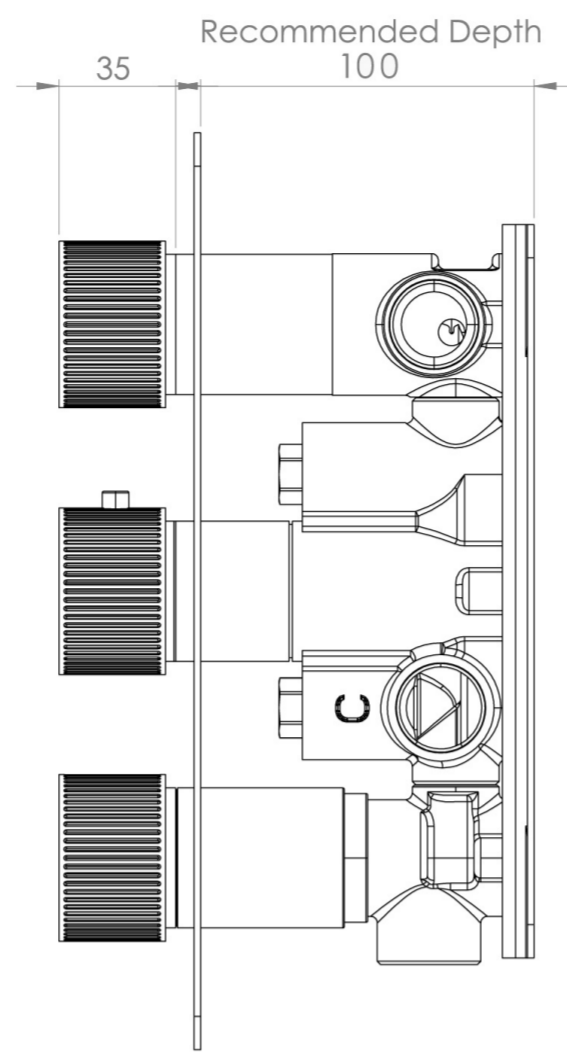

COS 3 WAY THERMOSTATIC SHOWER VALVE KIT - W/ FLUTED HANDLE - PORTRAIT - BRUSHED BRONZE (PVD)

PRODUCT INFORMATION

Height:	275mm
Width:	120mm
Finish:	Brushed Bronze (PVD)
Guarantee	5 years
Outlets	3

Product Code: CO321.FBR

DESCRIPTION

The COS collection combines modern and classic styles for versatile bathroom brassware.

This portrait thermostatic valve features 3 outlets to control a shower head, handset, and bath filler. The top and bottom handles manage the on/off function, while the middle handle adjusts the temperature.

WRAS Approved Valve

TECHNICAL DRAWING

FLOW RATE

- 0.5 Bar - Flowrate: 7.8 l/min
- 1 Bar - Flowrate: 16 l/min
- 2 Bar - Flowrate: 22.5 l/min
- 3 Bar - Flowrate: 28.5 l/min
- 5 Bar - Flowrate: 24.2 l/min

Saneux reserves the right to alter the specifications and product range without prior notice. Dimensions are given as a guide only. Dimensions should not be used for surrounding furniture, fixtures and fittings until the product is on site.