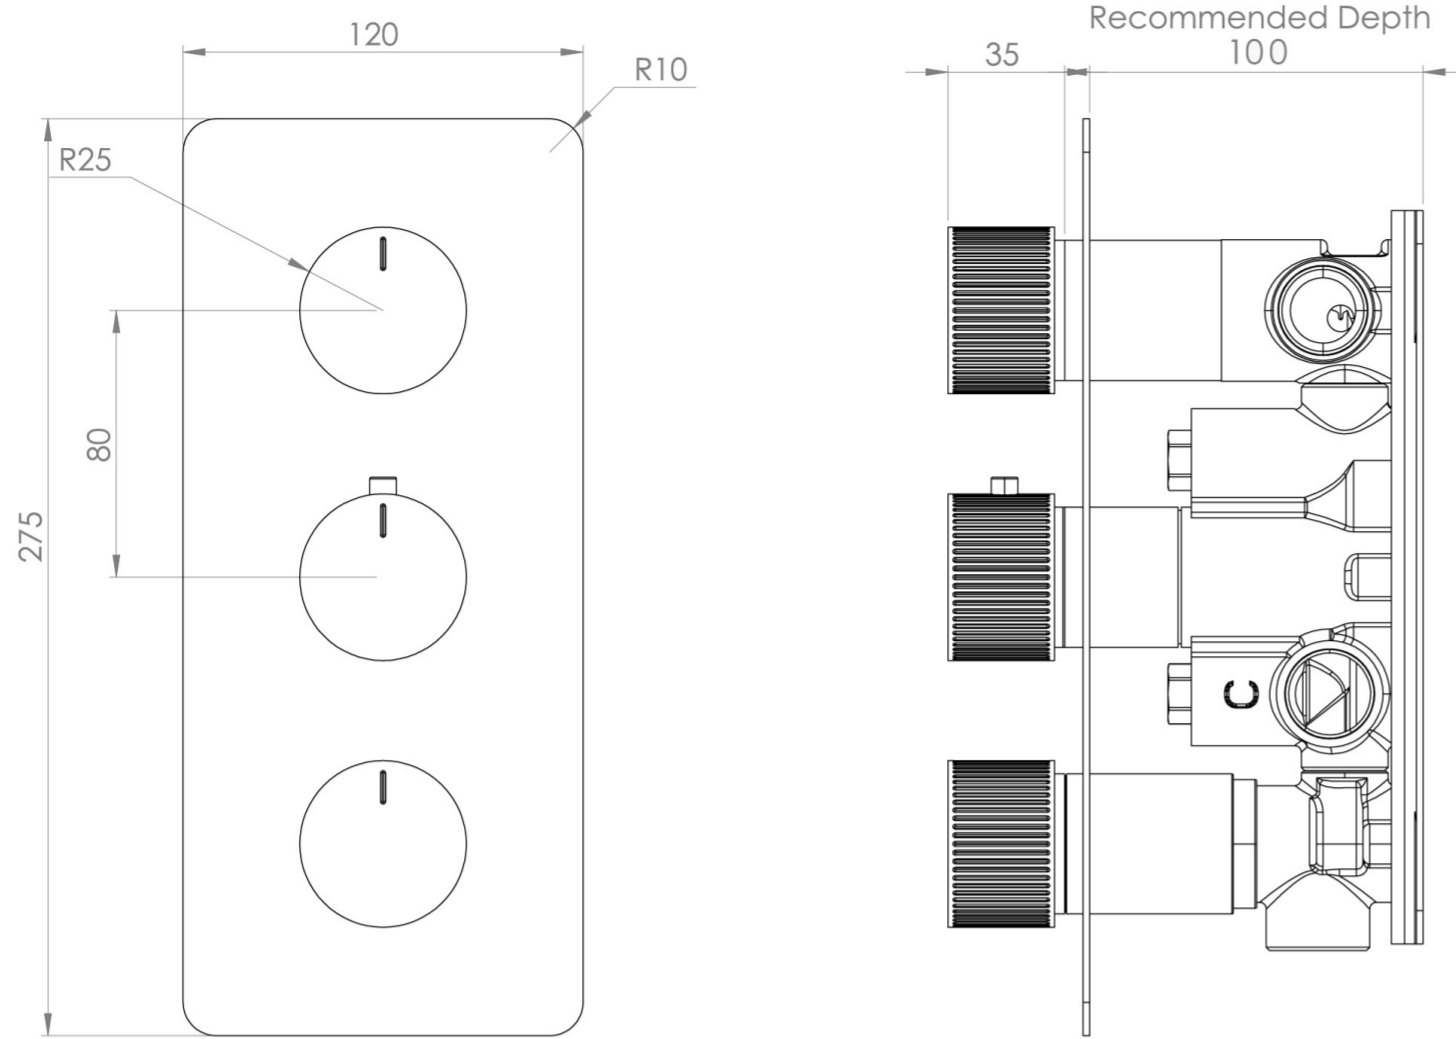

## PRODUCT INFORMATION

<b>Height:</b>	275mm
<b>Width:</b>	120mm
<b>Finish:</b>	Brushed Bronze (PVD)
<b>Guarantee</b>	5 years
<b>Outlets</b>	3

**Product Code:** CO321.FBR

---

## DESCRIPTION

The COS collection combines modern and classic styles for versatile bathroom brassware.

This portrait thermostatic valve features 3 outlets to control a shower head, handset, and bath filler. The top and bottom handles manage the on/off function, while the middle handle adjusts the temperature.

## FLOW RATE

- 0.5 Bar - Flowrate: 7.8 l/min
- 1 Bar - Flowrate: 16 l/min
- 2 Bar - Flowrate: 22.5 l/min
- 3 Bar - Flowrate: 28.5 l/min
- 5 Bar - Flowrate: 24.2 l/min

---

Saneux reserves the right to alter the specifications and product range without prior notice. Dimensions are given as a guide only. Dimensions should not be used for surrounding furniture, fixtures and fittings until the product is on site.