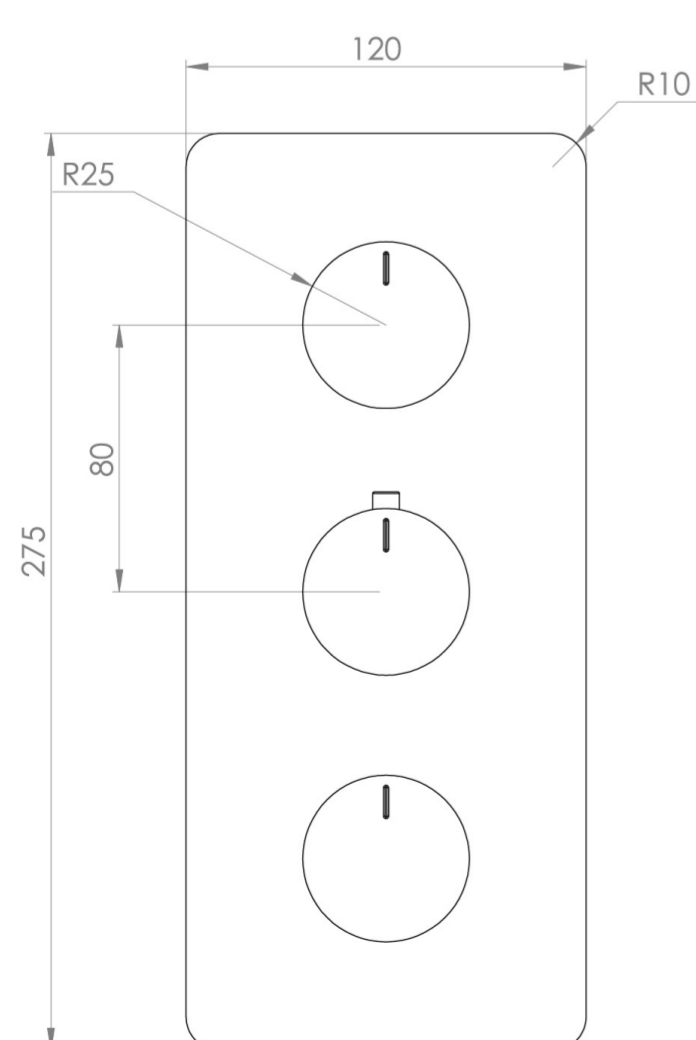

## PRODUCT INFORMATION

<b>Height:</b>	275mm
<b>Width:</b>	120mm
<b>Finish:</b>	Satin Black (PVD)
<b>Guarantee</b>	5 years
<b>Outlets</b>	3

**Product Code:** CO321.FSB

## DESCRIPTION

The COS collection combines modern and classic styles for versatile bathroom brassware.

This portrait thermostatic valve features 3 outlets to control a shower head, handset, and bath filler. The top and bottom handles manage the on/off function, while the middle handle adjusts the temperature.

## FLOW RATE

- 0.5 Bar - Flowrate: 7.8 l/min
- 1 Bar - Flowrate: 16 l/min
- 2 Bar - Flowrate: 22.5 l/min
- 3 Bar - Flowrate: 28.5 l/min
- 5 Bar - Flowrate: 24.2 l/min

Saneux reserves the right to alter the specifications and product range without prior notice. Dimensions are given as a guide only. Dimensions should not be used for surrounding furniture, fixtures and fittings until the product is on site.