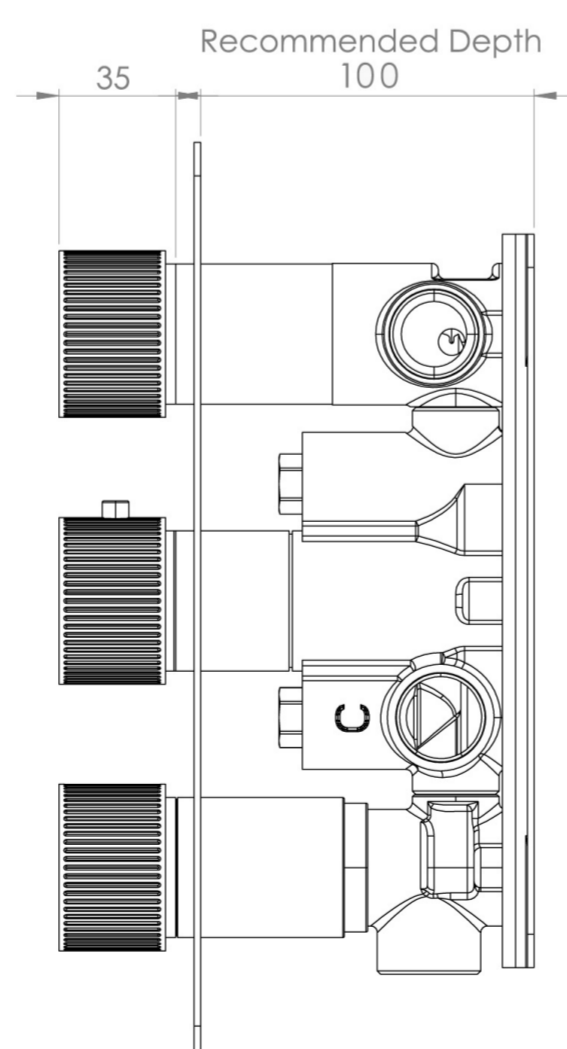

## PRODUCT INFORMATION

<b>Height:</b>	275mm
<b>Width:</b>	120mm
<b>Finish:</b>	Satin Black (PVD)
<b>Guarantee</b>	5 years
<b>Outlets</b>	3

**Product Code:** CO321.FSB

## DESCRIPTION

The COS collection combines modern and classic styles for versatile bathroom brassware.

This portrait thermostatic valve features 3 outlets to control a shower head, handset, and bath filler. The top and bottom handles manage the on/off function, while the middle handle adjusts the temperature.

## TECHNICAL DRAWING

## FLOW RATE

- 0.5 Bar - Flowrate: 7.8 l/min
- 1 Bar - Flowrate: 16 l/min
- 2 Bar - Flowrate: 22.5 l/min
- 3 Bar - Flowrate: 28.5 l/min
- 5 Bar - Flowrate: 24.2 l/min

Saneux reserves the right to alter the specifications and product range without prior notice. Dimensions are given as a guide only. Dimensions should not be used for surrounding furniture, fixtures and fittings until the product is on site.