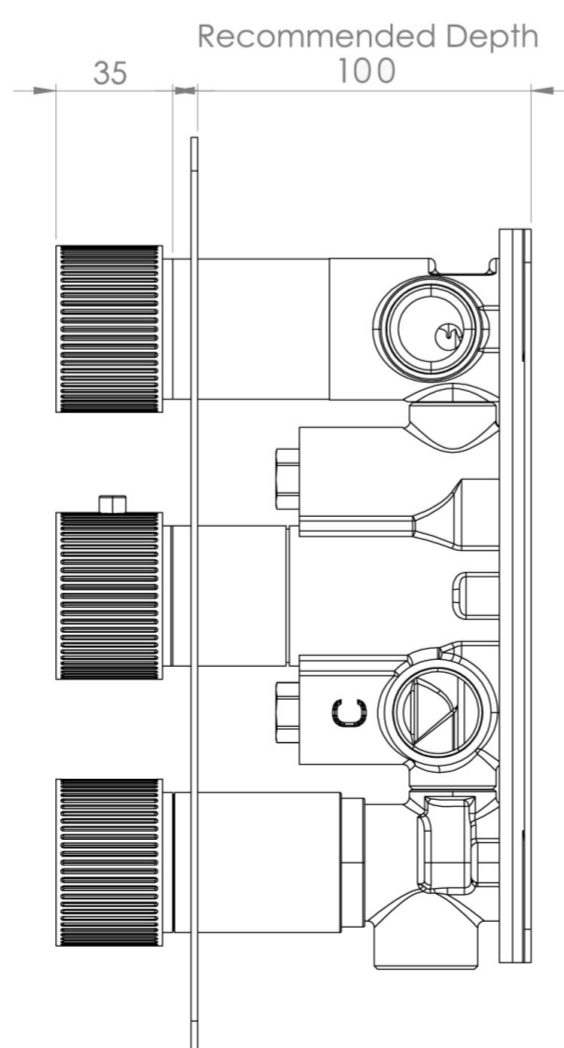

## PRODUCT INFORMATION

<b>Height:</b>	275mm
<b>Width:</b>	120mm
<b>Finish:</b>	Satin Black (PVD)
<b>Guarantee</b>	5 years
<b>Outlets</b>	3

**Product Code:** CO321.FSB

## DESCRIPTION

The COS collection combines modern and classic styles for versatile bathroom brassware.

This portrait thermostatic valve features 3 outlets to control a shower head, handset, and bath filler. The top and bottom handles manage the on/off function, while the middle handle adjusts the temperature.

## TECHNICAL DRAWING

## FLOW RATE

- 0.5 Bar - Flowrate: 7.8 l/min
- 1 Bar - Flowrate: 16 l/min
- 2 Bar - Flowrate: 22.5 l/min
- 3 Bar - Flowrate: 28.5 l/min
- 5 Bar - Flowrate: 24.2 l/min

Saneux reserves the right to alter the specifications and product range without prior notice. Dimensions are given as a guide only. Dimensions should not be used for surrounding furniture, fixtures and fittings until the product is on site.