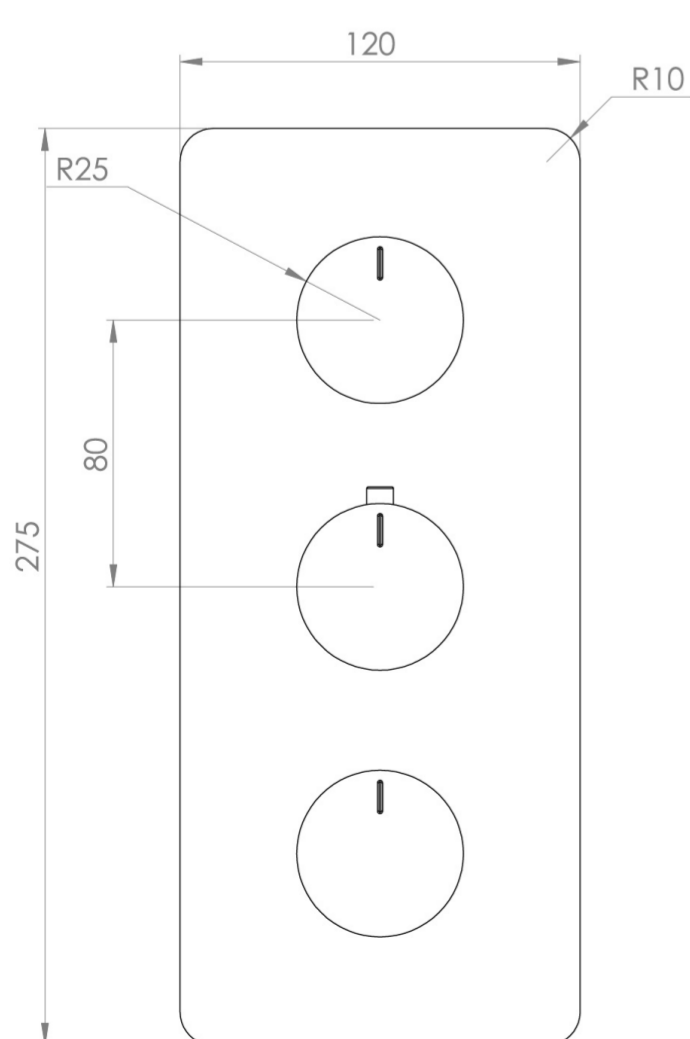

## PRODUCT INFORMATION

<b>Height:</b>	275mm
<b>Width:</b>	120mm
<b>Finish:</b>	Satin Black (PVD)
<b>Guarantee</b>	5 years
<b>Outlets</b>	3

**Product Code:** CO321.FSB

## DESCRIPTION

The COS collection combines modern and classic styles for versatile bathroom brassware.

This portrait thermostatic valve features 3 outlets to control a shower head, handset, and bath filler. The top and bottom handles manage the on/off function, while the middle handle adjusts the temperature.

## FLOW RATE

- 0.5 Bar - Flowrate: 7.8 l/min
- 1 Bar - Flowrate: 16 l/min
- 2 Bar - Flowrate: 22.5 l/min
- 3 Bar - Flowrate: 28.5 l/min
- 5 Bar - Flowrate: 24.2 l/min

Saneux reserves the right to alter the specifications and product range without prior notice. Dimensions are given as a guide only. Dimensions should not be used for surrounding furniture, fixtures and fittings until the product is on site.