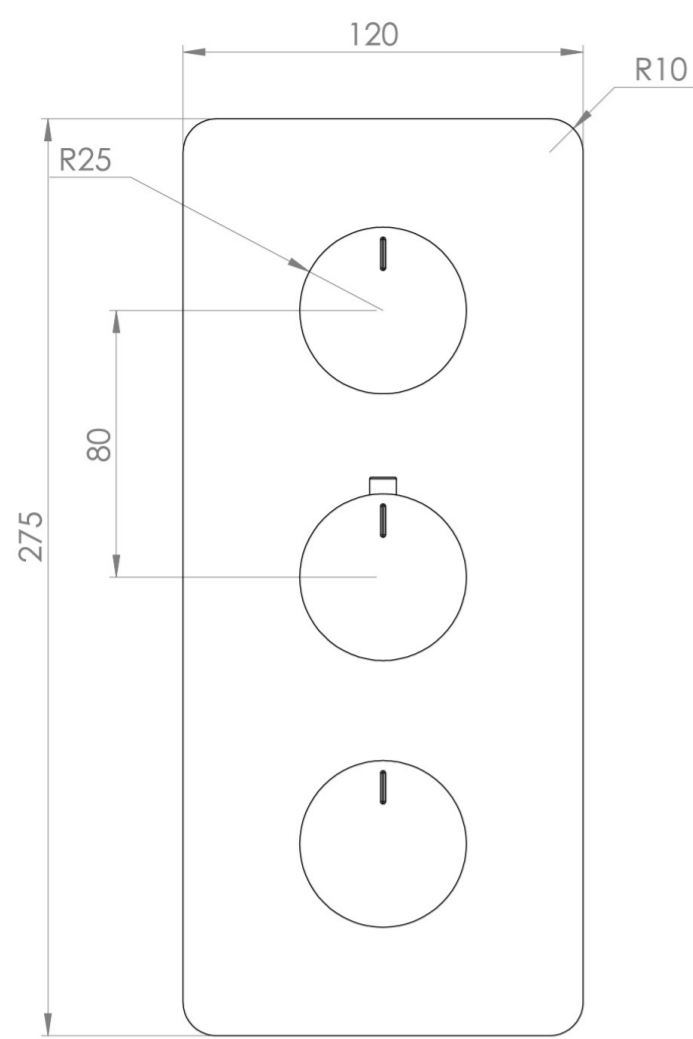

## PRODUCT INFORMATION

<b>Height:</b>	275mm
<b>Width:</b>	120mm
<b>Finish:</b>	Brushed Nickel (PVD)
<b>Guarantee</b>	5 years
<b>Outlets</b>	3

**Product Code:** CO321.FBN

---

## DESCRIPTION

The COS collection combines modern and classic styles for versatile bathroom brassware.

This portrait thermostatic valve features 3 outlets to control a shower head, handset, and bath filler. The top and bottom handles manage the on/off function, while the middle handle adjusts the temperature.

## FLOW RATE

- 0.5 Bar - Flowrate: 7.8 l/min
- 1 Bar - Flowrate: 16 l/min
- 2 Bar - Flowrate: 22.5 l/min
- 3 Bar - Flowrate: 28.5 l/min
- 5 Bar - Flowrate: 24.2 l/min

Saneux reserves the right to alter the specifications and product range without prior notice. Dimensions are given as a guide only. Dimensions should not be used for surrounding furniture, fixtures and fittings until the product is on site.