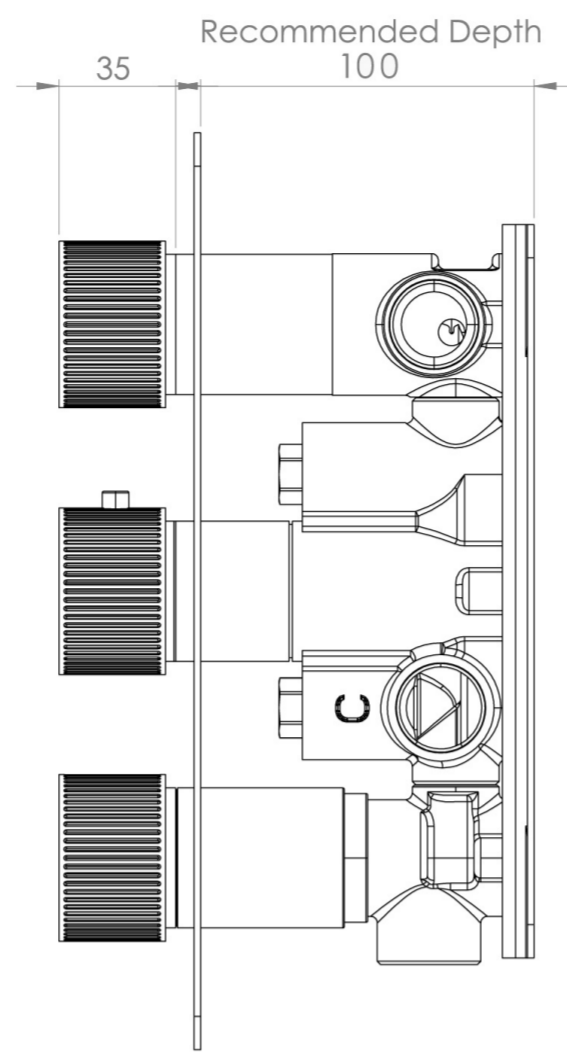

# COS 3 WAY THERMOSTATIC SHOWER VALVE KIT - W/ FLUTED HANDLE - PORTRAIT - BRUSHED NICKEL (PVD)

---

## PRODUCT INFORMATION

<b>Height:</b>	275mm
<b>Width:</b>	120mm
<b>Finish:</b>	Brushed Nickel (PVD)
<b>Guarantee</b>	5 years
<b>Outlets</b>	3

**Product Code:** CO321.FBN

---

## DESCRIPTION

The COS collection combines modern and classic styles for versatile bathroom brassware.

This portrait thermostatic valve features 3 outlets to control a shower head, handset, and bath filler. The top and bottom handles manage the on/off function, while the middle handle adjusts the temperature.

## FLOW RATE

- 0.5 Bar - Flowrate: 7.8 l/min
- 1 Bar - Flowrate: 16 l/min
- 2 Bar - Flowrate: 22.5 l/min
- 3 Bar - Flowrate: 28.5 l/min
- 5 Bar - Flowrate: 24.2 l/min

Saneux reserves the right to alter the specifications and product range without prior notice. Dimensions are given as a guide only. Dimensions should not be used for surrounding furniture, fixtures and fittings until the product is on site.