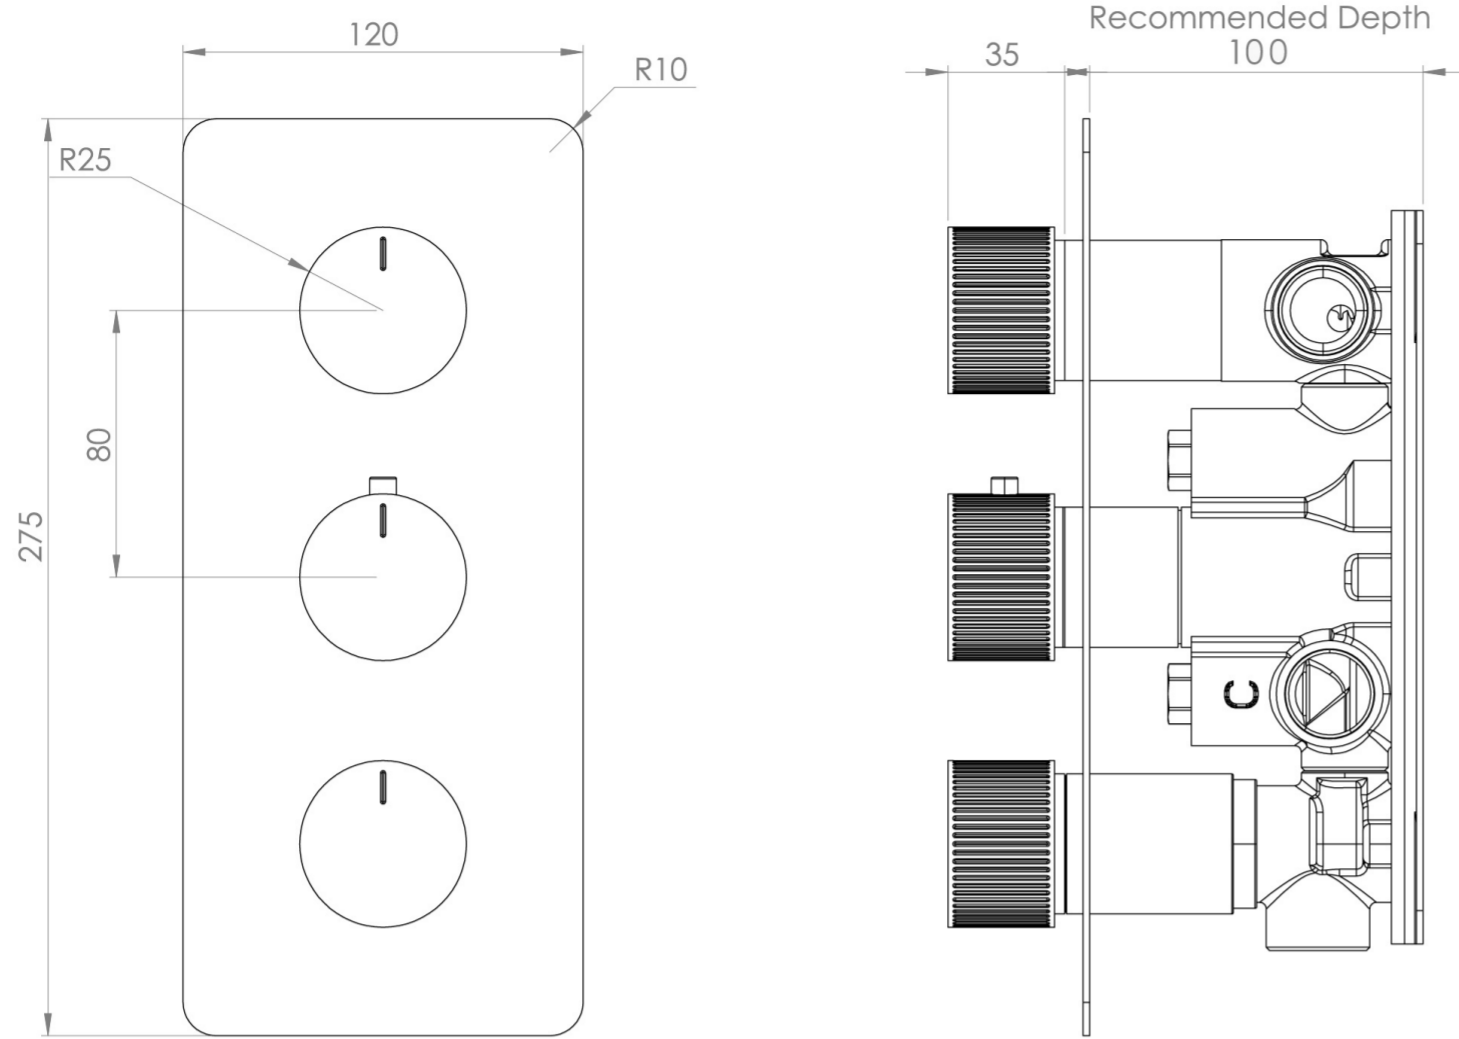

COS 3 WAY THERMOSTATIC SHOWER VALVE KIT - W/ FLUTED HANDLE - PORTRAIT - BRUSHED BRASS (PVD)

PRODUCT INFORMATION

Height:	275mm
Width:	120mm
Finish:	Brushed Brass (PVD)
Guarantee	5 years
Outlets	3

Product Code: CO321.FBB

DESCRIPTION

The COS collection combines modern and classic styles for versatile bathroom brassware.

This portrait thermostatic valve features 3 outlets to control a shower head, handset, and bath filler. The top and bottom handles manage the on/off function, while the middle handle adjusts the temperature.

WRAS Approved Valve

TECHNICAL DRAWING

FLOW RATE

- 0.5 Bar - Flowrate: 7.8 l/min
- 1 Bar - Flowrate: 16 l/min
- 2 Bar - Flowrate: 22.5 l/min
- 3 Bar - Flowrate: 28.5 l/min
- 5 Bar - Flowrate: 24.2 l/min

Saneux reserves the right to alter the specifications and product range without prior notice. Dimensions are given as a guide only. Dimensions should not be used for surrounding furniture, fixtures and fittings until the product is on site.