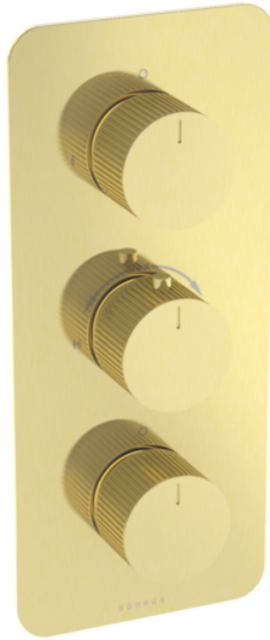

COS 3 WAY THERMOSTATIC SHOWER VALVE KIT - W/ FLUTED HANDLE - PORTRAIT - BRUSHED BRASS (PVD)

PRODUCT INFORMATION

Height:	275mm
Width:	120mm
Finish:	Brushed Brass (PVD)
Guarantee	5 years
Outlets	3

Product Code: CO321.FBB

DESCRIPTION

The COS collection combines modern and classic styles for versatile bathroom brassware.

This portrait thermostatic valve features 3 outlets to control a shower head, handset, and bath filler. The top and bottom handles manage the on/off function, while the middle handle adjusts the temperature.

Available with three handle styles—Classic, Knurled, and Fluted—and in five finishes: Chrome, Brushed Brass, Brushed Bronze, Brushed Nickel, and Satin Black. The PVD-coated finishes ensure durability.

<https://saneux.com/products/cos-3-way-thermostatic-shower-valve-kit-w-fluted-handle-portrait-brushed-brass-pvd>