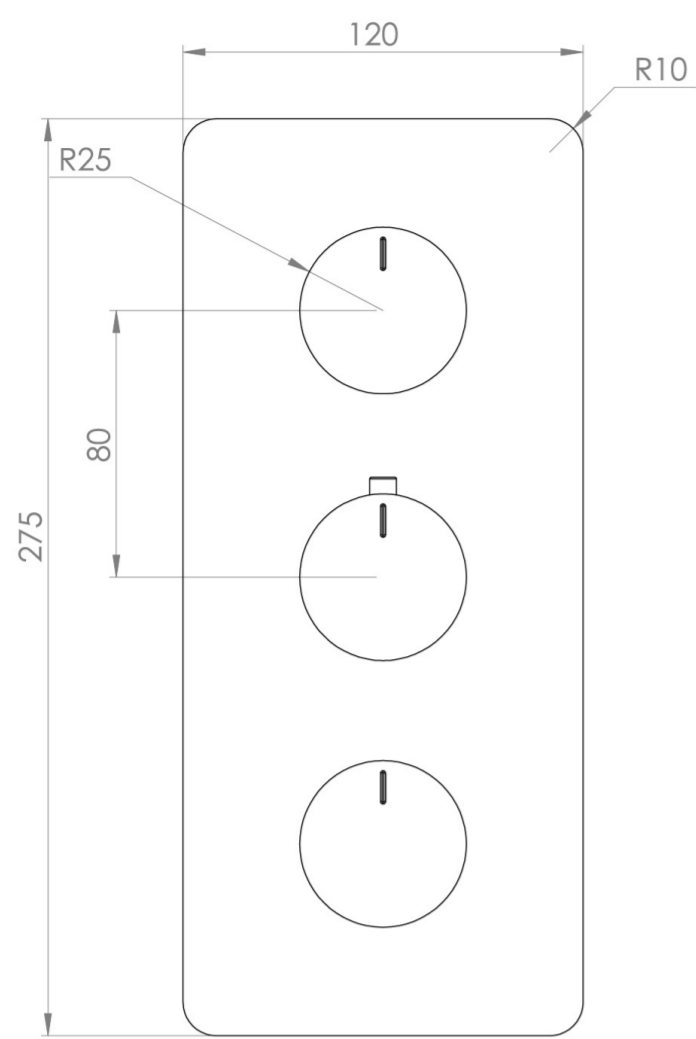

## PRODUCT INFORMATION

<b>Height:</b>	275mm
<b>Width:</b>	120mm
<b>Finish:</b>	Brushed Brass (PVD)
<b>Guarantee</b>	5 years
<b>Outlets</b>	3

**Product Code:** CO321.FBB

---

## DESCRIPTION

The COS collection combines modern and classic styles for versatile bathroom brassware.

This portrait thermostatic valve features 3 outlets to control a shower head, handset, and bath filler. The top and bottom handles manage the on/off function, while the middle handle adjusts the temperature.

# FLOW RATE

- 0.5 Bar - Flowrate: 7.8 l/min
- 1 Bar - Flowrate: 16 l/min
- 2 Bar - Flowrate: 22.5 l/min
- 3 Bar - Flowrate: 28.5 l/min
- 5 Bar - Flowrate: 24.2 l/min

Saneux reserves the right to alter the specifications and product range without prior notice. Dimensions are given as a guide only. Dimensions should not be used for surrounding furniture, fixtures and fittings until the product is on site.