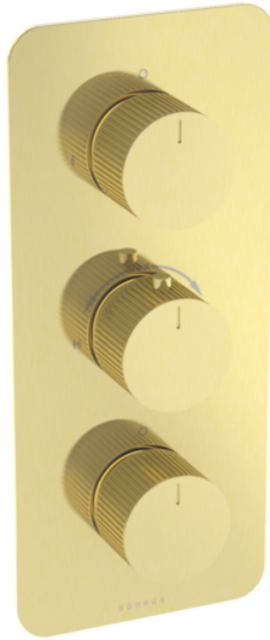

# COS 3 WAY THERMOSTATIC SHOWER VALVE KIT - W/ FLUTED HANDLE - PORTRAIT - BRUSHED BRASS (PVD)

---

## PRODUCT INFORMATION

<b>Height:</b>	275mm
<b>Width:</b>	120mm
<b>Finish:</b>	Brushed Brass (PVD)
<b>Guarantee</b>	5 years
<b>Outlets</b>	3

**Product Code:** CO321.FBB

---

## DESCRIPTION

The COS collection combines modern and classic styles for versatile bathroom brassware.

This portrait thermostatic valve features 3 outlets to control a shower head, handset, and bath filler. The top and bottom handles manage the on/off function, while the middle handle adjusts the temperature.

Available with three handle styles—Classic, Knurled, and Fluted—and in five finishes: Chrome, Brushed Brass, Brushed Bronze, Brushed Nickel, and Satin Black. The PVD-coated finishes ensure durability.