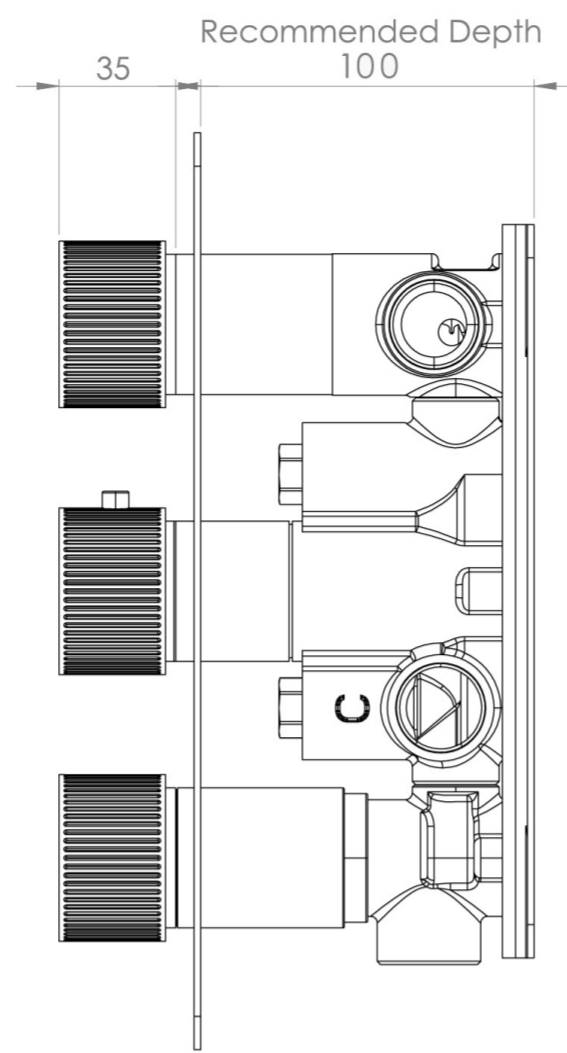

# COS 3 WAY THERMOSTATIC SHOWER VALVE KIT - W/ FLUTED HANDLE - PORTRAIT - BRUSHED BRASS (PVD)

---

## PRODUCT INFORMATION

<b>Height:</b>	275mm
<b>Width:</b>	120mm
<b>Finish:</b>	Brushed Brass (PVD)
<b>Guarantee</b>	5 years
<b>Outlets</b>	3

**Product Code:** CO321.FBB

---

## DESCRIPTION

The COS collection combines modern and classic styles for versatile bathroom brassware.

This portrait thermostatic valve features 3 outlets to control a shower head, handset, and bath filler. The top and bottom handles manage the on/off function, while the middle handle adjusts the temperature.

# FLOW RATE

- 0.5 Bar - Flowrate: 7.8 l/min
- 1 Bar - Flowrate: 16 l/min
- 2 Bar - Flowrate: 22.5 l/min
- 3 Bar - Flowrate: 28.5 l/min
- 5 Bar - Flowrate: 24.2 l/min

Saneux reserves the right to alter the specifications and product range without prior notice. Dimensions are given as a guide only. Dimensions should not be used for surrounding furniture, fixtures and fittings until the product is on site.