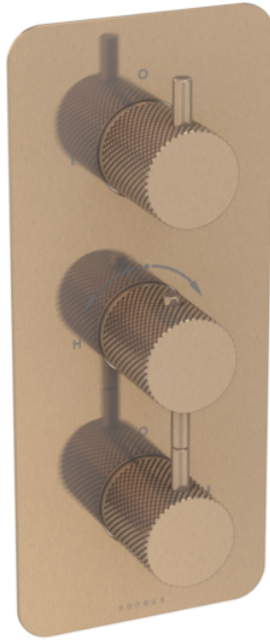

# COS 3 WAY THERMOSTATIC SHOWER VALVE KIT - W/ KNURLED HANDLE - PORTRAIT - BRUSHED BRONZE (PVD)

---

## PRODUCT INFORMATION

<b>Height:</b>	275mm
<b>Width:</b>	120mm
<b>Finish:</b>	Brushed Bronze (PVD)
<b>Guarantee</b>	5 years
<b>Outlets</b>	3

**Product Code:** CO321.KBR

---

## DESCRIPTION

The COS collection combines modern and classic styles for versatile bathroom brassware.

This portrait thermostatic valve features 3 outlets to control a shower head, handset, and bath filler. The top and bottom handles manage the on/off function, while the middle handle adjusts the temperature.

Available with three handle styles—Classic, Knurled, and Fluted—and in five finishes: Chrome, Brushed Brass, Brushed Bronze, Brushed Nickel, and Satin Black. The PVD-coated finishes ensure durability.