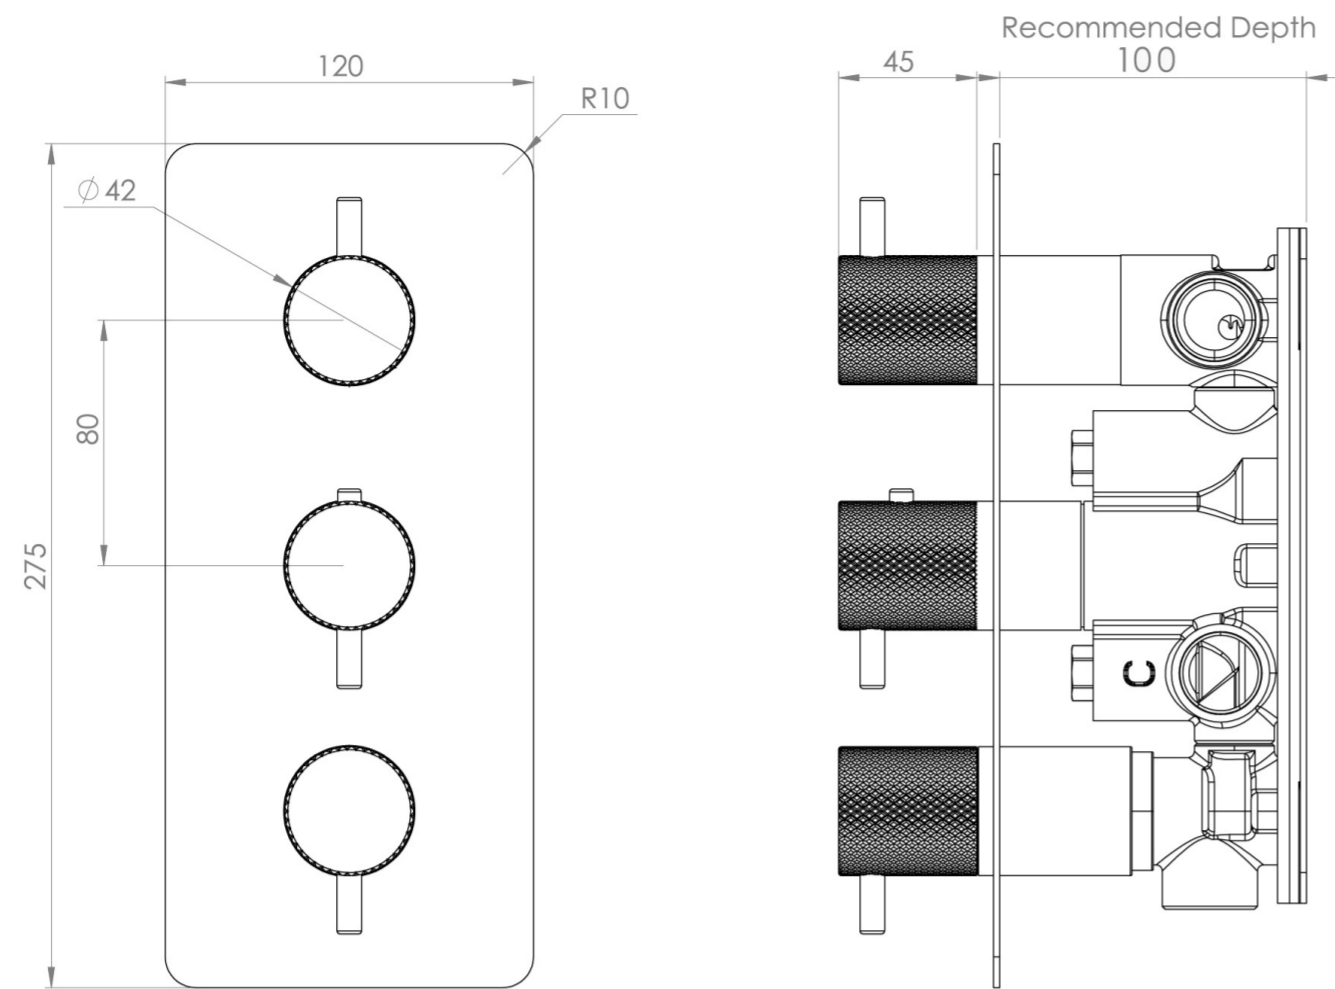

COS 3 WAY THERMOSTATIC SHOWER VALVE KIT - W/ KNURLED HANDLE - PORTRAIT - BRUSHED BRONZE (PVD)

PRODUCT INFORMATION

Height:	275mm
Width:	120mm
Finish:	Brushed Bronze (PVD)
Guarantee	5 years
Outlets	3

Product Code: CO321.KBR

DESCRIPTION

The COS collection combines modern and classic styles for versatile bathroom brassware.

This portrait thermostatic valve features 3 outlets to control a shower head, handset, and bath filler. The top and bottom handles manage the on/off function, while the middle handle adjusts the temperature.

WRAS Approved Valve

TECHNICAL DRAWING

FLOW RATE

- 0.5 Bar - Flowrate: 7.8 l/min
- 1 Bar - Flowrate: 16 l/min
- 2 Bar - Flowrate: 22.5 l/min
- 3 Bar - Flowrate: 28.5 l/min
- 5 Bar - Flowrate: 24.2 l/min

Saneux reserves the right to alter the specifications and product range without prior notice. Dimensions are given as a guide only. Dimensions should not be used for surrounding furniture, fixtures and fittings until the product is on site.