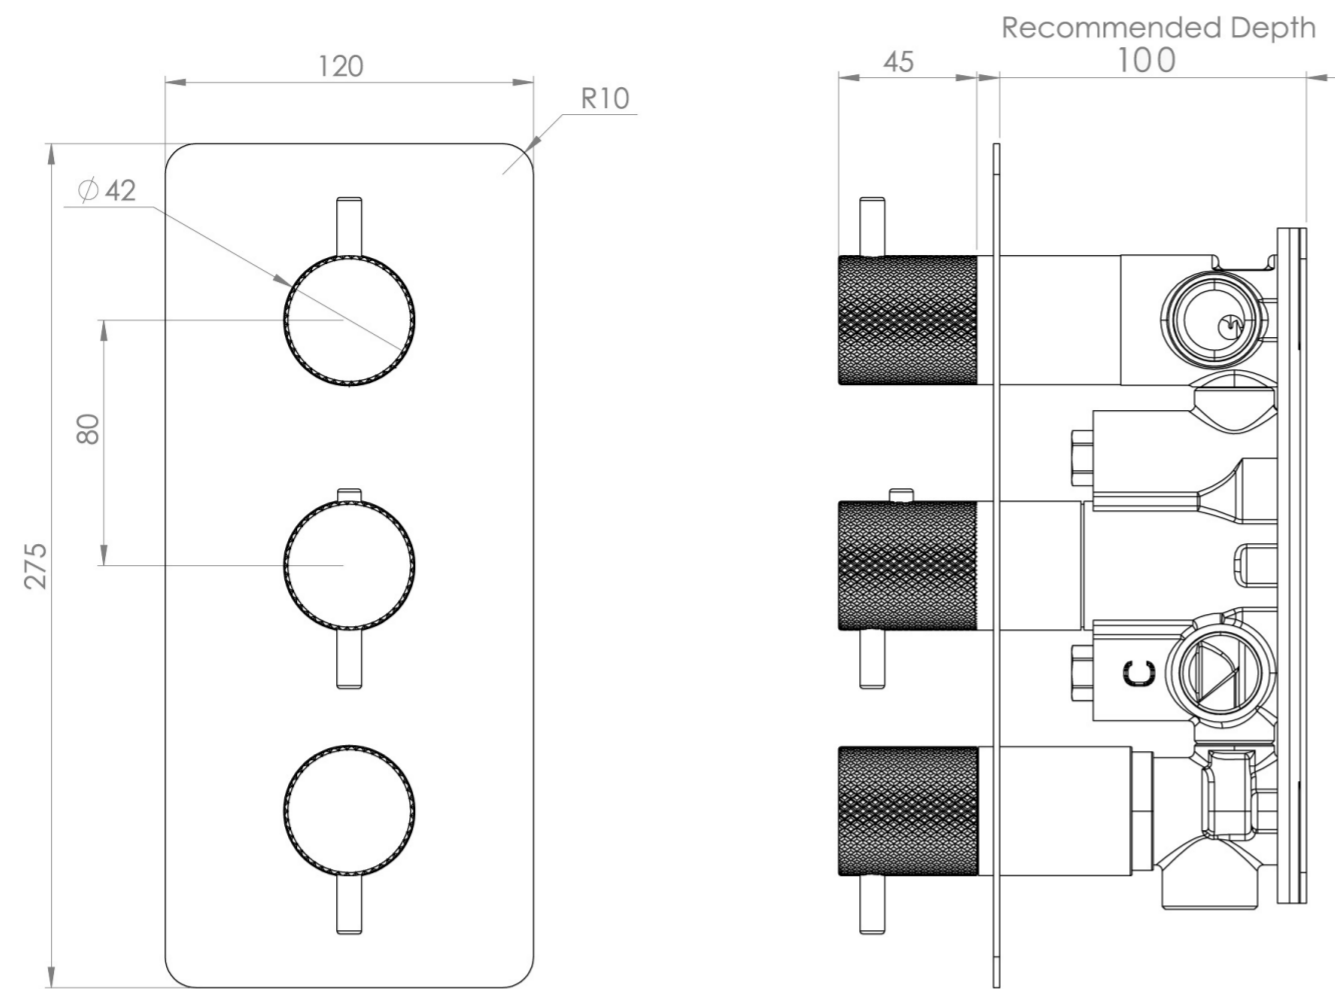

## PRODUCT INFORMATION

<b>Height:</b>	275mm
<b>Width:</b>	120mm
<b>Finish:</b>	Brushed Bronze (PVD)
<b>Guarantee</b>	5 years
<b>Outlets</b>	3

**Product Code:** CO321.KBR

---

## DESCRIPTION

The COS collection combines modern and classic styles for versatile bathroom brassware.

This portrait thermostatic valve features 3 outlets to control a shower head, handset, and bath filler. The top and bottom handles manage the on/off function, while the middle handle adjusts the temperature.

## FLOW RATE

- 0.5 Bar - Flowrate: 7.8 l/min
- 1 Bar - Flowrate: 16 l/min
- 2 Bar - Flowrate: 22.5 l/min
- 3 Bar - Flowrate: 28.5 l/min
- 5 Bar - Flowrate: 24.2 l/min

Saneux reserves the right to alter the specifications and product range without prior notice. Dimensions are given as a guide only. Dimensions should not be used for surrounding furniture, fixtures and fittings until the product is on site.