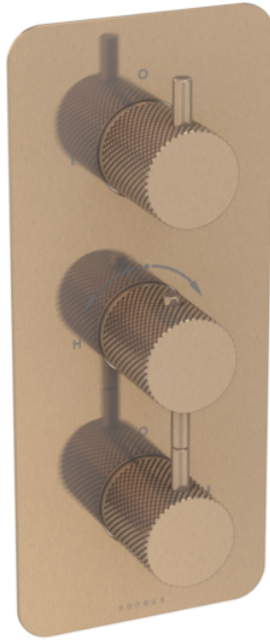

COS 3 WAY THERMOSTATIC SHOWER VALVE KIT - W/ KNURLED HANDLE - PORTRAIT - BRUSHED BRONZE (PVD)

PRODUCT INFORMATION

Height:	275mm
Width:	120mm
Finish:	Brushed Bronze (PVD)
Guarantee	5 years
Outlets	3

Product Code: CO321.KBR

DESCRIPTION

The COS collection combines modern and classic styles for versatile bathroom brassware.

This portrait thermostatic valve features 3 outlets to control a shower head, handset, and bath filler. The top and bottom handles manage the on/off function, while the middle handle adjusts the temperature.

Available with three handle styles—Classic, Knurled, and Fluted—and in five finishes: Chrome, Brushed Brass, Brushed Bronze, Brushed Nickel, and Satin Black. The PVD-coated finishes ensure durability.

<https://saneux.com/products/cos-3-way-thermostatic-shower-valve-kit-w-knurled-handle-portrait-brushed-bronze-pvd>