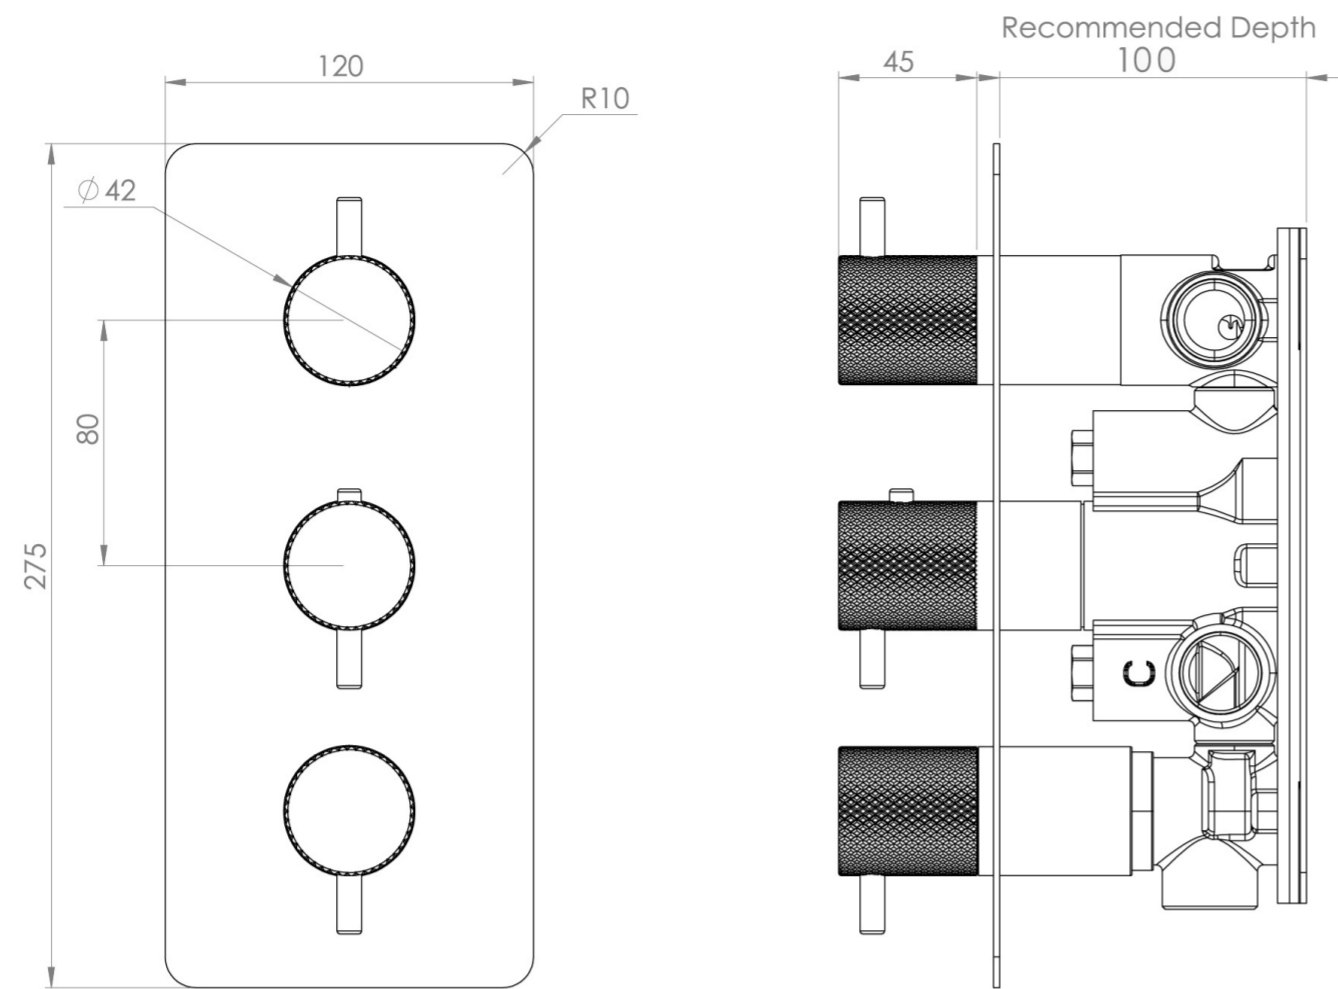

COS 3 WAY THERMOSTATIC SHOWER VALVE KIT - W/ KNURLED HANDLE - PORTRAIT - BRUSHED BRONZE (PVD)

PRODUCT INFORMATION

Height:	275mm
Width:	120mm
Finish:	Brushed Bronze (PVD)
Guarantee	5 years
Outlets	3

Product Code: CO321.KBR

DESCRIPTION

The COS collection combines modern and classic styles for versatile bathroom brassware.

This portrait thermostatic valve features 3 outlets to control a shower head, handset, and bath filler. The top and bottom handles manage the on/off function, while the middle handle adjusts the temperature.

WRAS Approved Valve

TECHNICAL DRAWING

FLOW RATE

- 0.5 Bar - Flowrate: 7.8 l/min
- 1 Bar - Flowrate: 16 l/min
- 2 Bar - Flowrate: 22.5 l/min
- 3 Bar - Flowrate: 28.5 l/min
- 5 Bar - Flowrate: 24.2 l/min

Saneux reserves the right to alter the specifications and product range without prior notice. Dimensions are given as a guide only. Dimensions should not be used for surrounding furniture, fixtures and fittings until the product is on site.