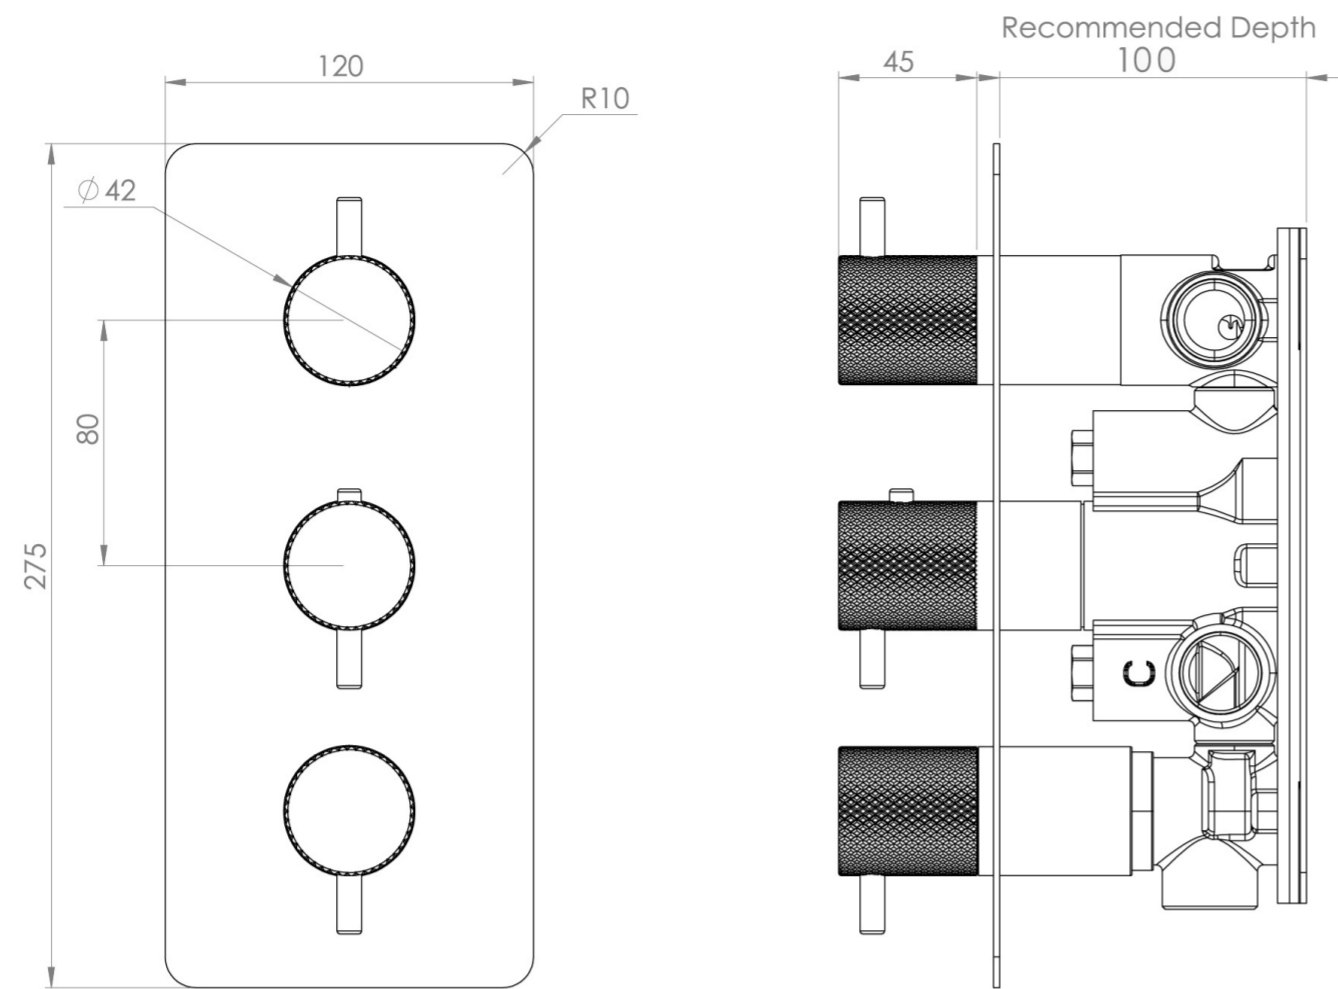

TECHNICAL DRAWING

FLOW RATE

- 0.5 Bar - Flowrate: 7.8 l/min
- 1 Bar - Flowrate: 16 l/min
- 2 Bar - Flowrate: 22.5 l/min
- 3 Bar - Flowrate: 28.5 l/min
- 5 Bar - Flowrate: 24.2 l/min

Saneux reserves the right to alter the specifications and product range without prior notice. Dimensions are given as a guide only. Dimensions should not be used for surrounding furniture, fixtures and fittings until the product is on site.

<https://saneux.com/products/cos-3-way-thermostatic-shower-valve-kit-w-knurled-handle-portrait-brushed-bronze-pvd>