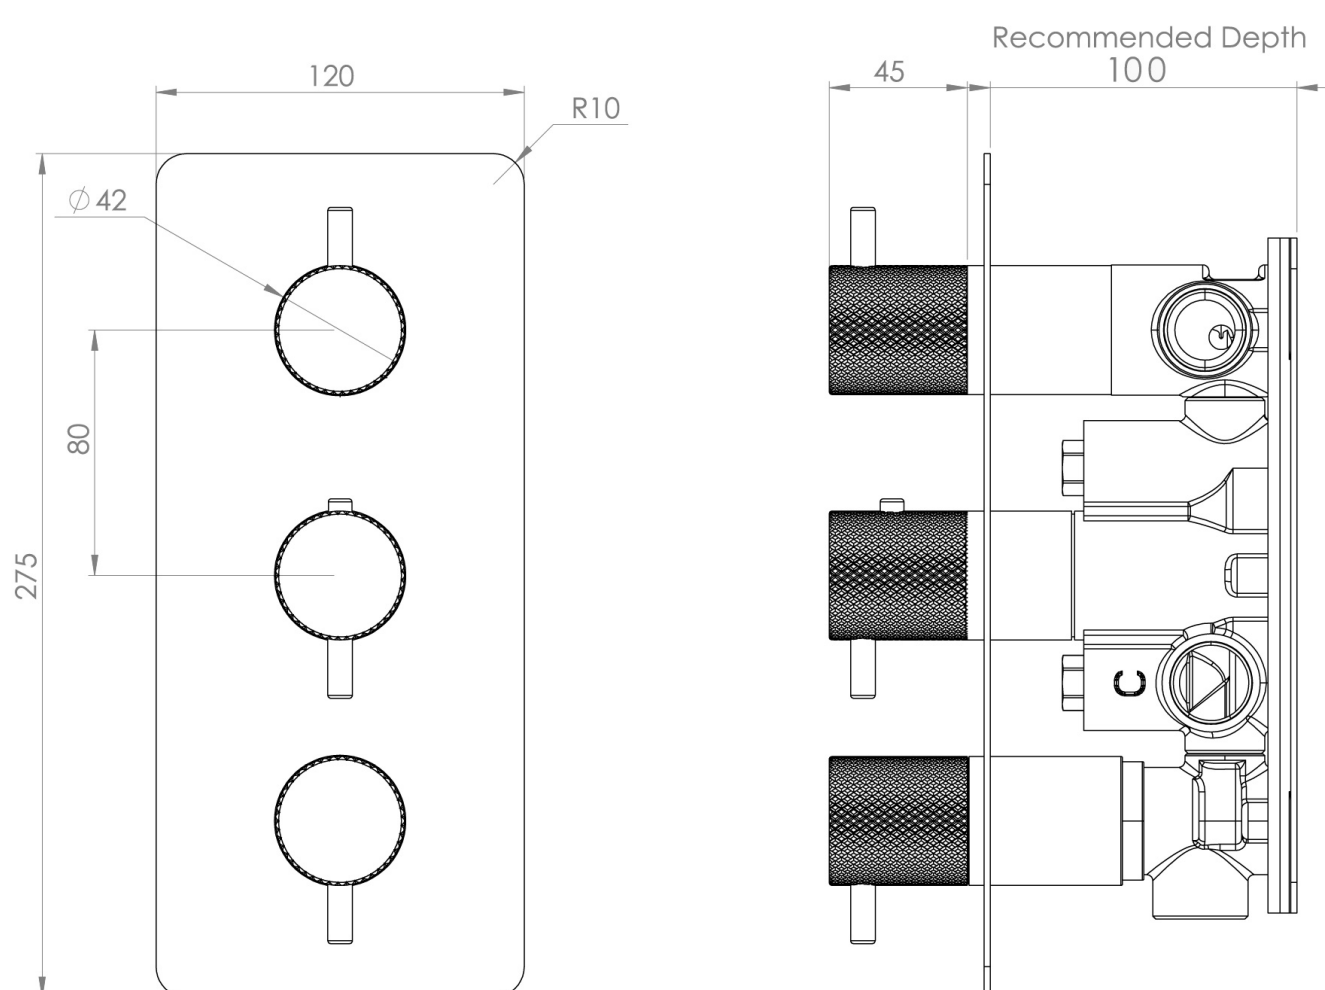

## PRODUCT INFORMATION

<b>Height:</b>	275mm
<b>Width:</b>	120mm
<b>Finish:</b>	Satin Black (PVD)
<b>Guarantee</b>	5 years
<b>Outlets</b>	3

**Product Code:** CO321.KSB

## DESCRIPTION

The COS collection combines modern and classic styles for versatile bathroom brassware.

This portrait thermostatic valve features 3 outlets to control a shower head, handset, and bath filler. The top and bottom handles manage the on/off function, while the middle handle adjusts the temperature.

## FLOW RATE

- 0.5 Bar - Flowrate: 7.8 l/min
- 1 Bar - Flowrate: 16 l/min
- 2 Bar - Flowrate: 22.5 l/min
- 3 Bar - Flowrate: 28.5 l/min
- 5 Bar - Flowrate: 24.2 l/min

Saneux reserves the right to alter the specifications and product range without prior notice. Dimensions are given as a guide only. Dimensions should not be used for surrounding furniture, fixtures and fittings until the product is on site.