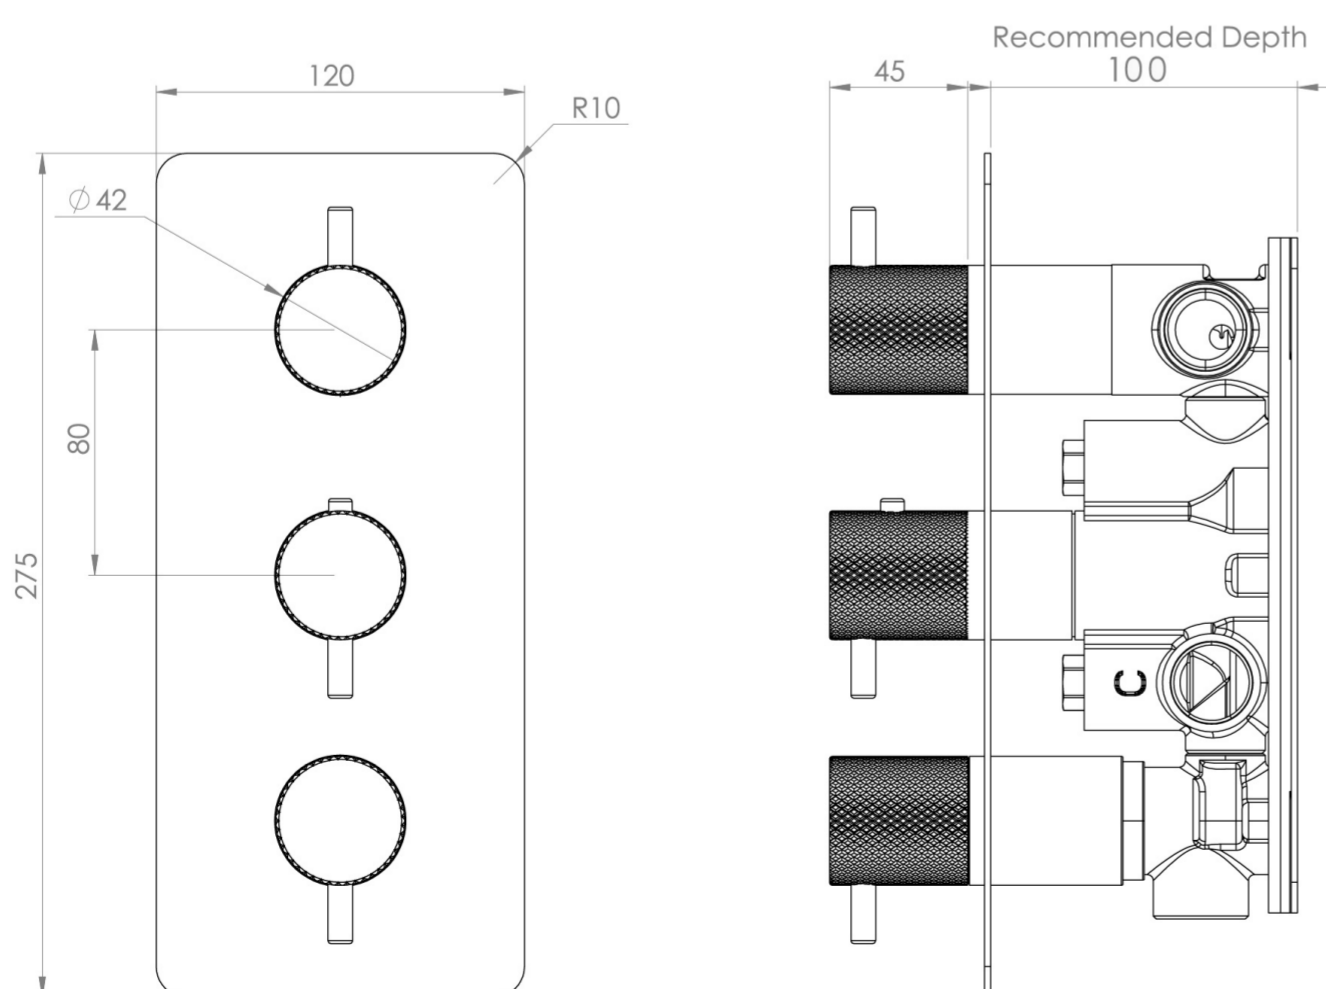

## PRODUCT INFORMATION

<b>Height:</b>	275mm
<b>Width:</b>	120mm
<b>Finish:</b>	Satin Black (PVD)
<b>Guarantee</b>	5 years
<b>Outlets</b>	3

**Product Code:** CO321.KSB

## DESCRIPTION

The COS collection combines modern and classic styles for versatile bathroom brassware.

This portrait thermostatic valve features 3 outlets to control a shower head, handset, and bath filler. The top and bottom handles manage the on/off function, while the middle handle adjusts the temperature.

## FLOW RATE

- 0.5 Bar - Flowrate: 7.8 l/min
- 1 Bar - Flowrate: 16 l/min
- 2 Bar - Flowrate: 22.5 l/min
- 3 Bar - Flowrate: 28.5 l/min
- 5 Bar - Flowrate: 24.2 l/min

Saneux reserves the right to alter the specifications and product range without prior notice. Dimensions are given as a guide only. Dimensions should not be used for surrounding furniture, fixtures and fittings until the product is on site.