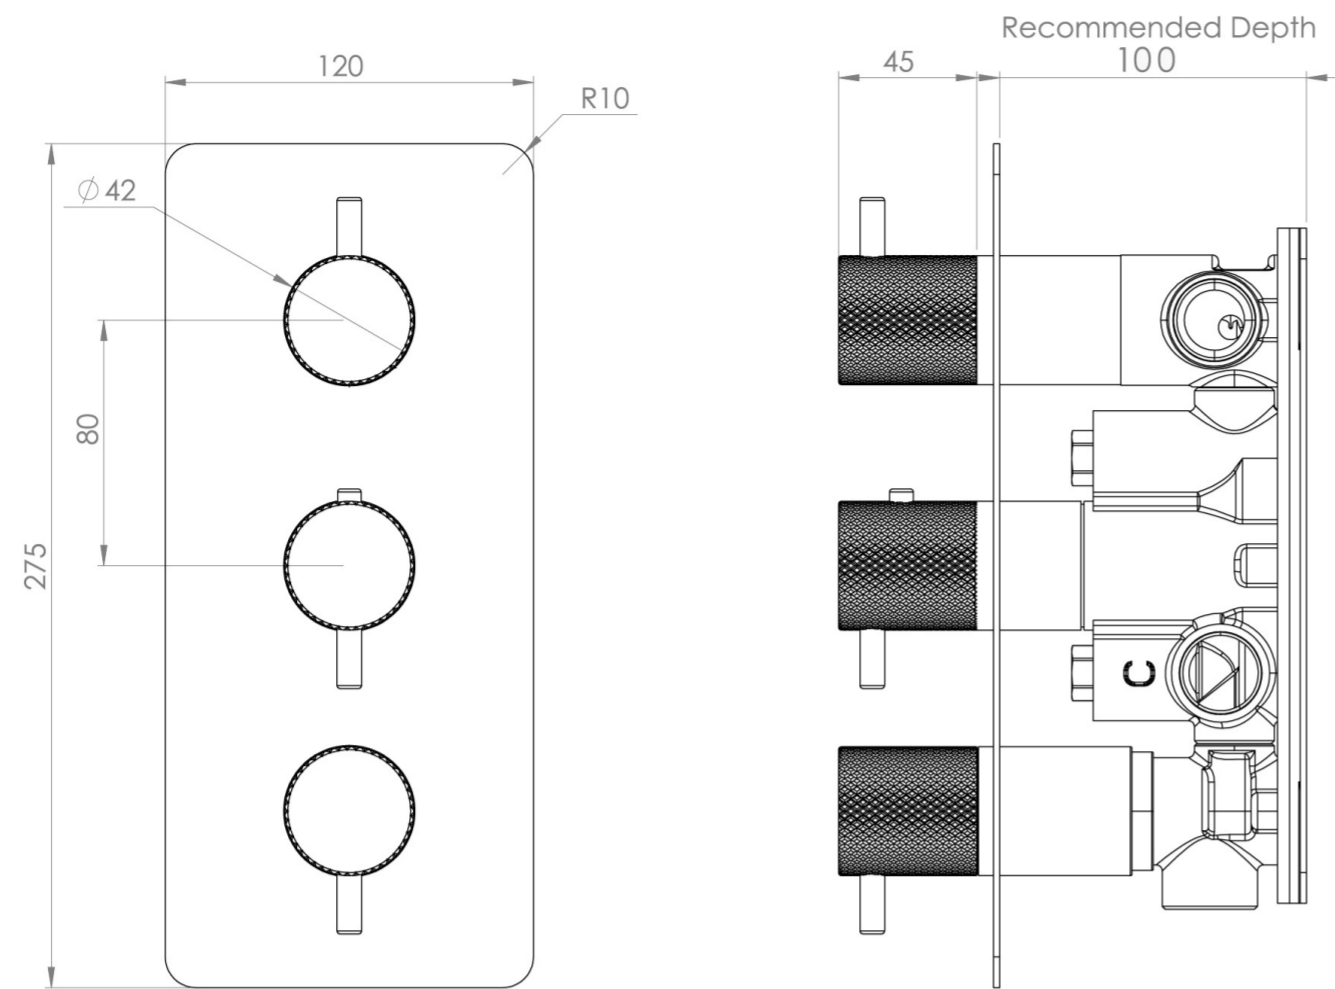

COS 3 WAY THERMOSTATIC SHOWER VALVE KIT - W/ KNURLED HANDLE - PORTRAIT - BRUSHED NICKEL (PVD)

PRODUCT INFORMATION

Height:	275mm
Width:	120mm
Finish:	Brushed Nickel (PVD)
Guarantee	5 years
Outlets	3

Product Code: CO321.KBN

DESCRIPTION

The COS collection combines modern and classic styles for versatile bathroom brassware.

This portrait thermostatic valve features 3 outlets to control a shower head, handset, and bath filler. The top and bottom handles manage the on/off function, while the middle handle adjusts the temperature.

WRAS Approved Valve

TECHNICAL DRAWING

FLOW RATE

- 0.5 Bar - Flowrate: 7.8 l/min
- 1 Bar - Flowrate: 16 l/min
- 2 Bar - Flowrate: 22.5 l/min
- 3 Bar - Flowrate: 28.5 l/min
- 5 Bar - Flowrate: 24.2 l/min

Saneux reserves the right to alter the specifications and product range without prior notice. Dimensions are given as a guide only. Dimensions should not be used for surrounding furniture, fixtures and fittings until the product is on site.