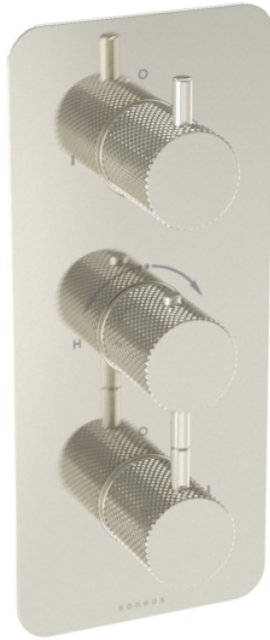

COS 3 WAY THERMOSTATIC SHOWER VALVE KIT - W/ KNURLED HANDLE - PORTRAIT - BRUSHED NICKEL (PVD)

PRODUCT INFORMATION

Height:	275mm
Width:	120mm
Finish:	Brushed Nickel (PVD)
Guarantee	5 years
Outlets	3

Product Code: CO321.KBN

DESCRIPTION

The COS collection combines modern and classic styles for versatile bathroom brassware.

This portrait thermostatic valve features 3 outlets to control a shower head, handset, and bath filler. The top and bottom handles manage the on/off function, while the middle handle adjusts the temperature.

Available with three handle styles—Classic, Knurled, and Fluted—and in five finishes: Chrome, Brushed Brass, Brushed Bronze, Brushed Nickel, and Satin Black. The PVD-coated finishes ensure durability.

<https://saneux.com/products/cos-3-way-thermostatic-shower-valve-kit-w-knurled-handle-portrait-brushed-nickel-pvd>