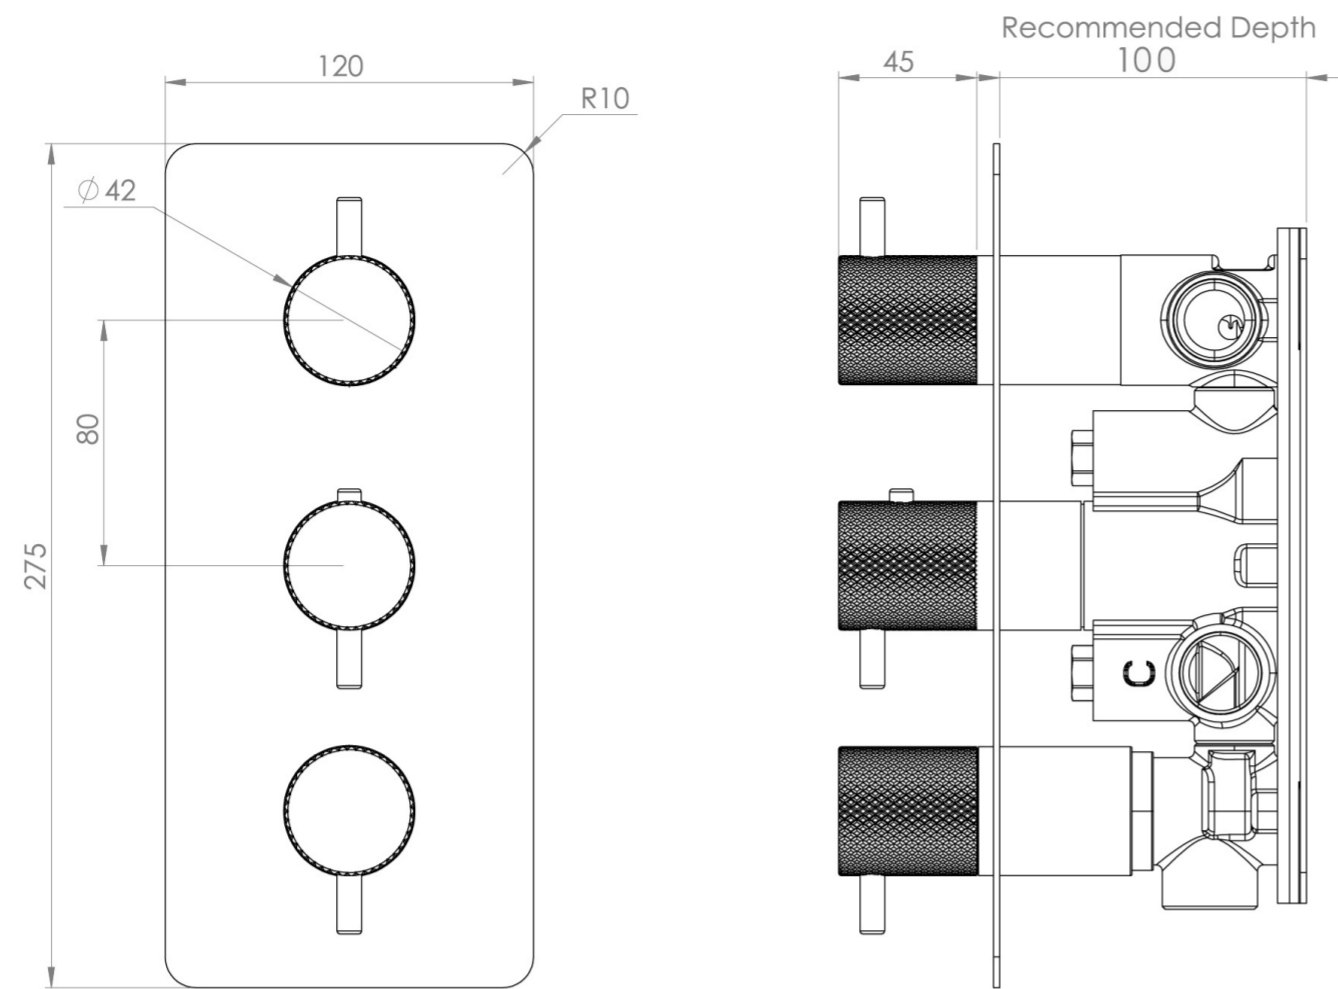

COS 3 WAY THERMOSTATIC SHOWER VALVE KIT - W/ KNURLED HANDLE - PORTRAIT - BRUSHED NICKEL (PVD)

PRODUCT INFORMATION

Height:	275mm
Width:	120mm
Finish:	Brushed Nickel (PVD)
Guarantee	5 years
Outlets	3

Product Code: CO321.KBN

DESCRIPTION

The COS collection combines modern and classic styles for versatile bathroom brassware.

This portrait thermostatic valve features 3 outlets to control a shower head, handset, and bath filler. The top and bottom handles manage the on/off function, while the middle handle adjusts the temperature.

WRAS Approved Valve

TECHNICAL DRAWING

FLOW RATE

- 0.5 Bar - Flowrate: 7.8 l/min
- 1 Bar - Flowrate: 16 l/min
- 2 Bar - Flowrate: 22.5 l/min
- 3 Bar - Flowrate: 28.5 l/min
- 5 Bar - Flowrate: 24.2 l/min

Saneux reserves the right to alter the specifications and product range without prior notice. Dimensions are given as a guide only. Dimensions should not be used for surrounding furniture, fixtures and fittings until the product is on site.