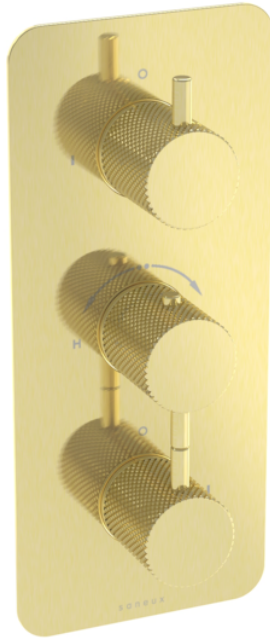

COS 3 WAY THERMOSTATIC SHOWER VALVE KIT - W/ KNURLED HANDLE - PORTRAIT - BRUSHED BRASS (PVD)

PRODUCT INFORMATION

Height:	275mm
Width:	120mm
Finish:	Brushed Brass (PVD)
Guarantee	5 years
Outlets	3

Product Code: CO321.KBB

DESCRIPTION

The COS collection combines modern and classic styles for versatile bathroom brassware.

This portrait thermostatic valve features 3 outlets to control a shower head, handset, and bath filler. The top and bottom handles manage the on/off function, while the middle handle adjusts the temperature.

Available with three handle styles—Classic, Knurled, and Fluted—and in five finishes: Chrome, Brushed Brass, Brushed Bronze, Brushed Nickel, and Satin Black. The PVD-coated finishes ensure durability.

<https://saneux.com/products/cos-3-way-thermostatic-shower-valve-kit-w-knurled-handle-portrait-brushed-brass-pvd>