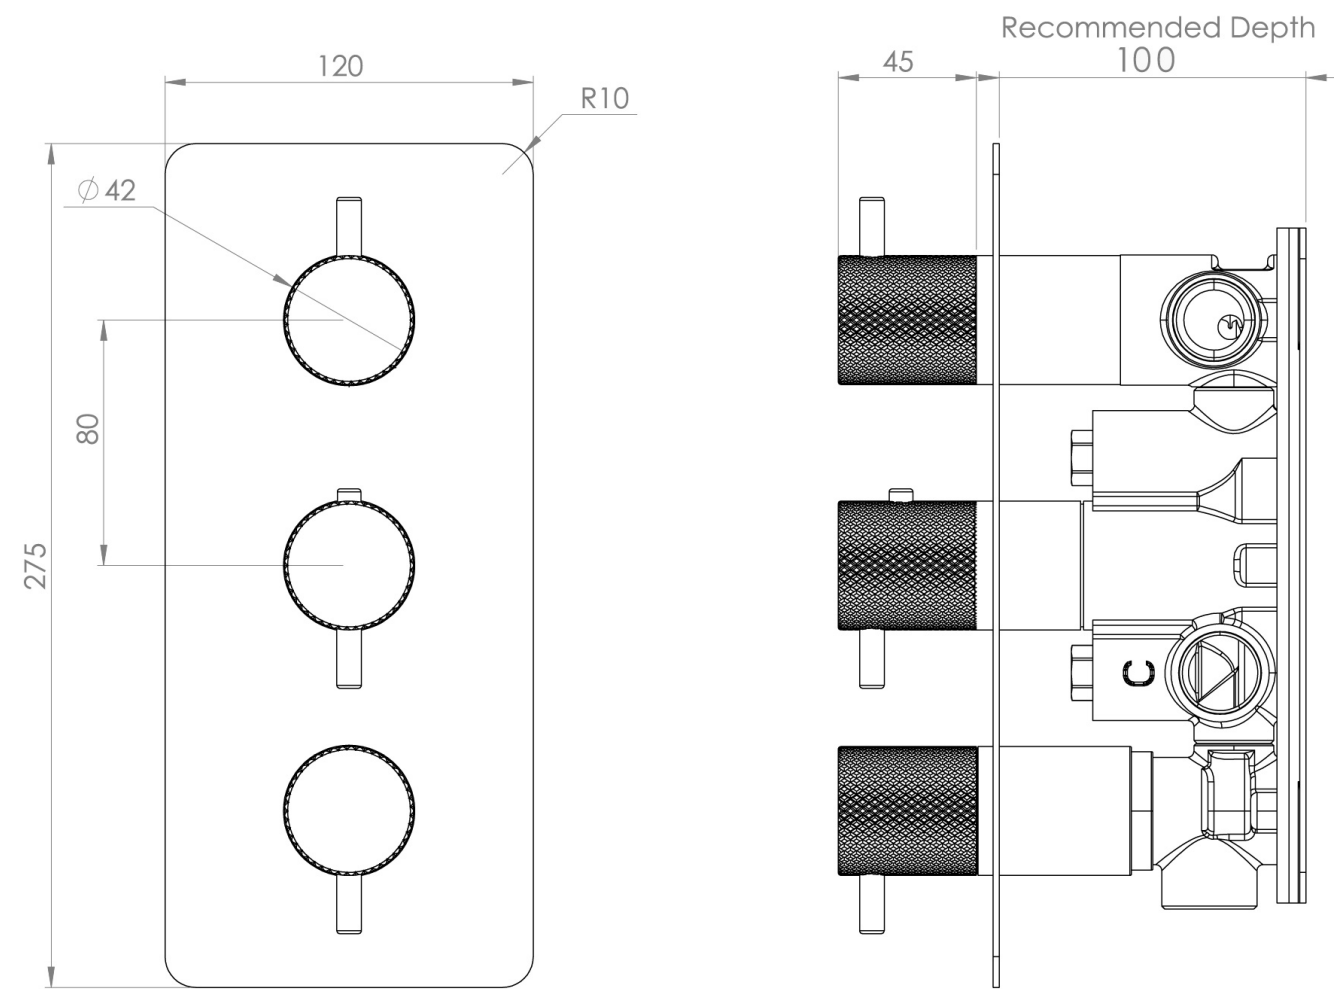

COS 3 WAY THERMOSTATIC SHOWER VALVE KIT - W/ KNURLED HANDLE - PORTRAIT - BRUSHED BRASS (PVD)

PRODUCT INFORMATION

Height:	275mm
Width:	120mm
Finish:	Brushed Brass (PVD)
Guarantee	5 years
Outlets	3

Product Code: CO321.KBB

DESCRIPTION

The COS collection combines modern and classic styles for versatile bathroom brassware.

This portrait thermostatic valve features 3 outlets to control a shower head, handset, and bath filler. The top and bottom handles manage the on/off function, while the middle handle adjusts the temperature.

WRAS Approved Valve

TECHNICAL DRAWING

FLOW RATE

- 0.5 Bar - Flowrate: 7.8 l/min
- 1 Bar - Flowrate: 16 l/min
- 2 Bar - Flowrate: 22.5 l/min
- 3 Bar - Flowrate: 28.5 l/min
- 5 Bar - Flowrate: 24.2 l/min

Saneux reserves the right to alter the specifications and product range without prior notice. Dimensions are given as a guide only. Dimensions should not be used for surrounding furniture, fixtures and fittings until the product is on site.