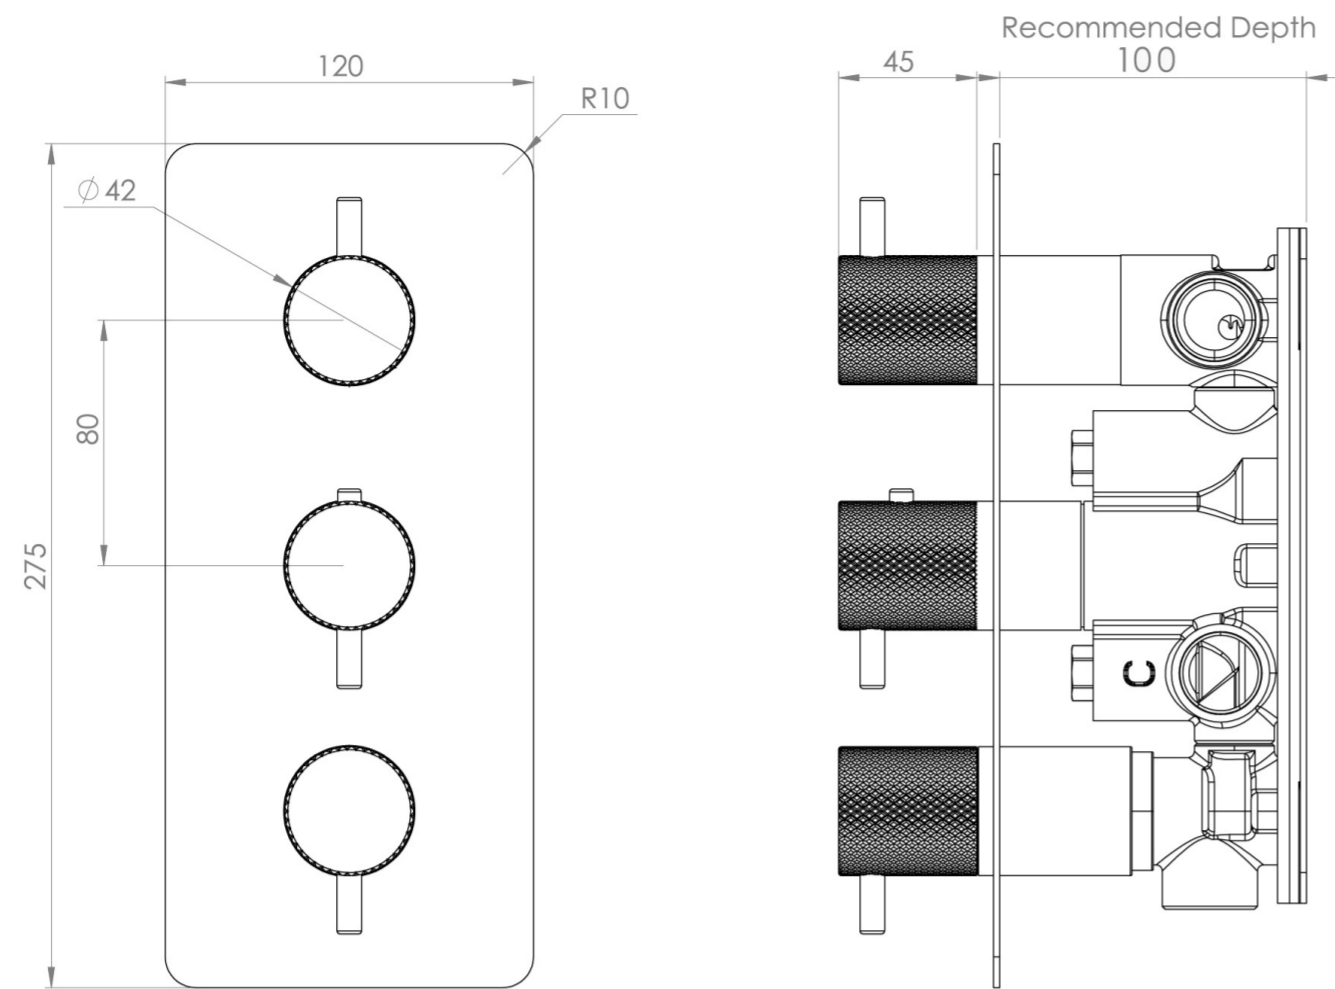

COS 3 WAY THERMOSTATIC SHOWER VALVE KIT - W/ KNURLED HANDLE - PORTRAIT - BRUSHED BRASS (PVD)

PRODUCT INFORMATION

Height:	275mm
Width:	120mm
Finish:	Brushed Brass (PVD)
Guarantee	5 years
Outlets	3

Product Code: CO321.KBB

DESCRIPTION

The COS collection combines modern and classic styles for versatile bathroom brassware.

This portrait thermostatic valve features 3 outlets to control a shower head, handset, and bath filler. The top and bottom handles manage the on/off function, while the middle handle adjusts the temperature.

WRAS Approved Valve

TECHNICAL DRAWING

FLOW RATE

- 0.5 Bar - Flowrate: 7.8 l/min
- 1 Bar - Flowrate: 16 l/min
- 2 Bar - Flowrate: 22.5 l/min
- 3 Bar - Flowrate: 28.5 l/min
- 5 Bar - Flowrate: 24.2 l/min

Saneux reserves the right to alter the specifications and product range without prior notice. Dimensions are given as a guide only. Dimensions should not be used for surrounding furniture, fixtures and fittings until the product is on site.