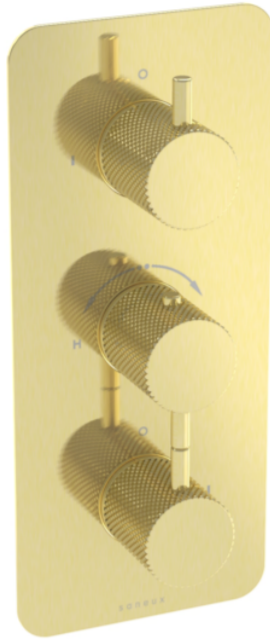

COS 3 WAY THERMOSTATIC SHOWER VALVE KIT - W/ KNURLED HANDLE - PORTRAIT - BRUSHED BRASS (PVD)

PRODUCT INFORMATION

Height:	275mm
Width:	120mm
Finish:	Brushed Brass (PVD)
Guarantee	5 years
Outlets	3

Product Code: CO321.KBB

DESCRIPTION

The COS collection combines modern and classic styles for versatile bathroom brassware.

This portrait thermostatic valve features 3 outlets to control a shower head, handset, and bath filler. The top and bottom handles manage the on/off function, while the middle handle adjusts the temperature.

Available with three handle styles—Classic, Knurled, and Fluted—and in five finishes: Chrome, Brushed Brass, Brushed Bronze, Brushed Nickel, and Satin Black. The PVD-coated finishes ensure durability.

<https://saneux.com/products/cos-3-way-thermostatic-shower-valve-kit-w-knurled-handle-portrait-brushed-brass-pvd>