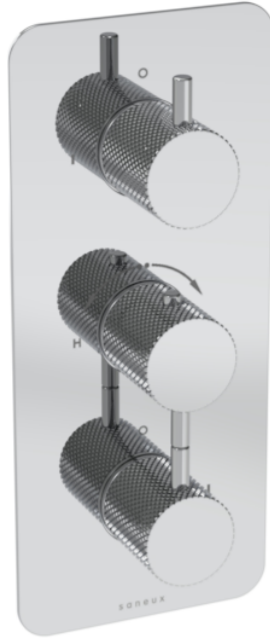

COS 3 WAY THERMOSTATIC SHOWER VALVE KIT - W/ KNURLED HANDLE - PORTRAIT - CHROME

PRODUCT INFORMATION

Height:	275mm
Width:	120mm
Finish:	Chrome
Guarantee	5 years
Outlets	3

Product Code: CO321.K

DESCRIPTION

The COS collection combines modern and classic styles for versatile bathroom brassware.

This portrait thermostatic valve features 3 outlets to control a shower head, handset, and bath filler. The top and bottom handles manage the on/off function, while the middle handle adjusts the temperature.

Available with three handle styles—Classic, Knurled, and Fluted—and in five finishes: Chrome, Brushed Brass, Brushed Bronze, Brushed Nickel, and Satin Black. The PVD-coated finishes ensure durability.

<https://saneux.com/products/cos-3-way-thermostatic-shower-valve-kit-w-knurled-handle-portrait-chrome>