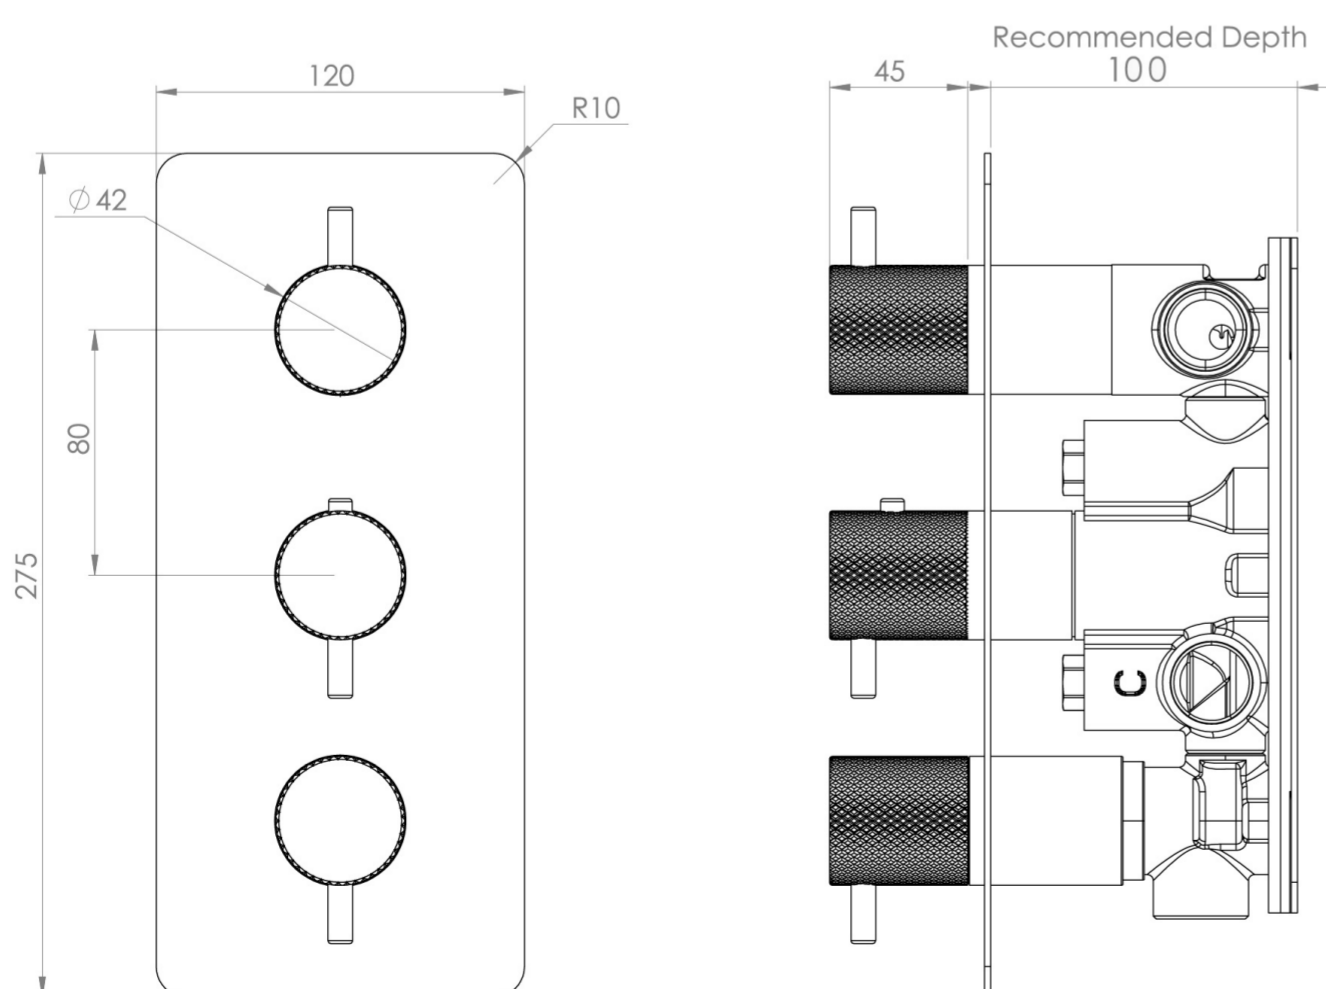

COS 3 WAY THERMOSTATIC SHOWER VALVE KIT - W/ KNURLED HANDLE - PORTRAIT - CHROME

PRODUCT INFORMATION

Height:	275mm
Width:	120mm
Finish:	Chrome
Guarantee	5 years
Outlets	3

Product Code: CO321.K

DESCRIPTION

The COS collection combines modern and classic styles for versatile bathroom brassware.

This portrait thermostatic valve features 3 outlets to control a shower head, handset, and bath filler. The top and bottom handles manage the on/off function, while the middle handle adjusts the temperature.

WRAS Approved Valve

TECHNICAL DRAWING

FLOW RATE

- 0.5 Bar - Flowrate: 7.8 l/min
- 1 Bar - Flowrate: 16 l/min
- 2 Bar - Flowrate: 22.5 l/min
- 3 Bar - Flowrate: 28.5 l/min
- 5 Bar - Flowrate: 24.2 l/min

Saneux reserves the right to alter the specifications and product range without prior notice. Dimensions are given as a guide only. Dimensions should not be used for surrounding furniture, fixtures and fittings until the product is on site.