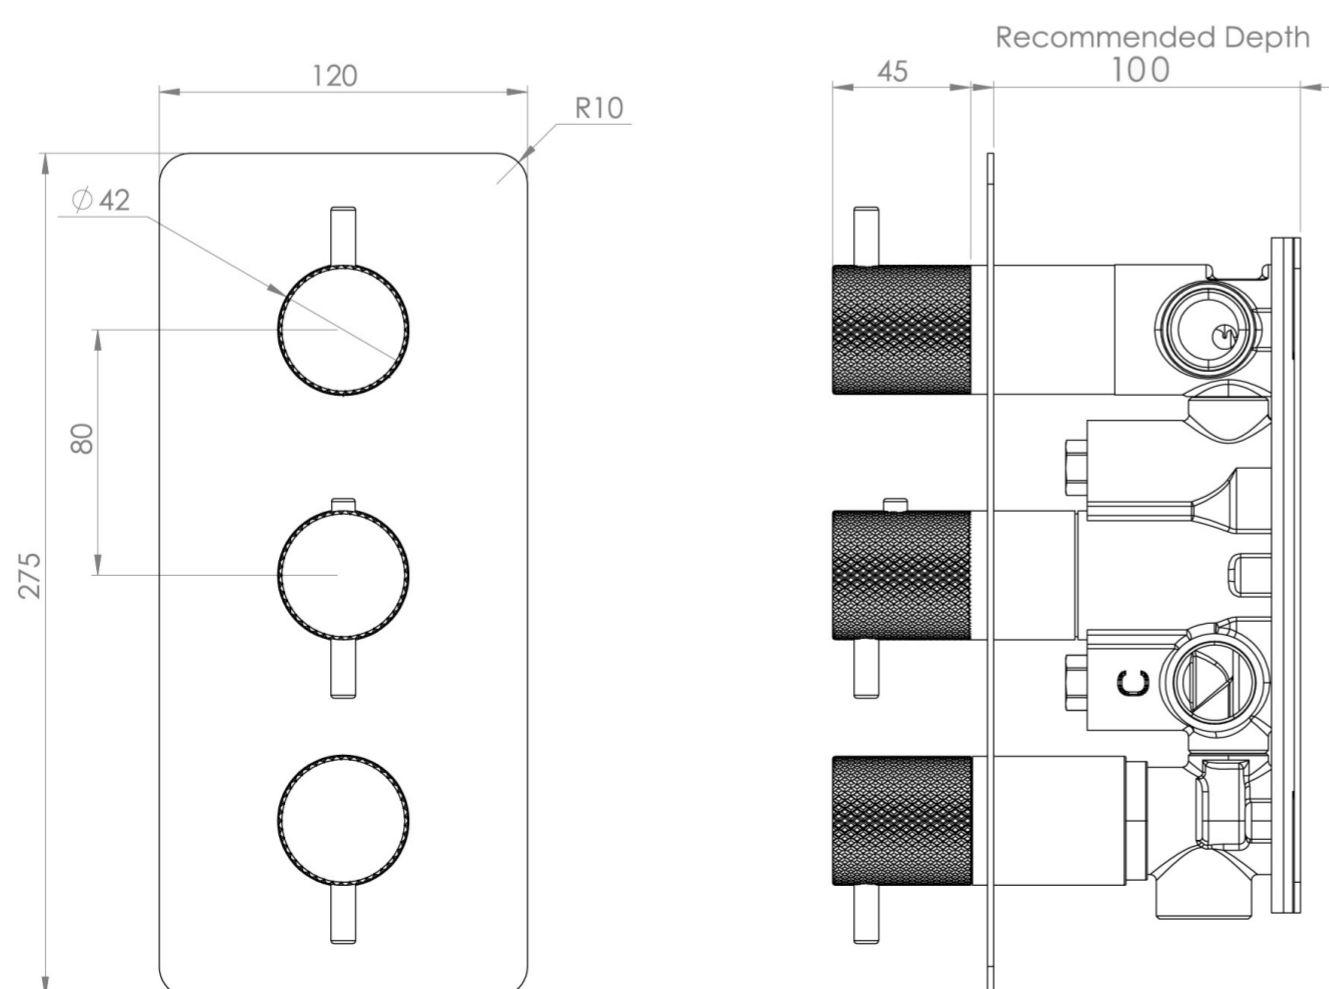

COS 3 WAY THERMOSTATIC SHOWER VALVE KIT - W/ KNURLED HANDLE - PORTRAIT - CHROME

PRODUCT INFORMATION

Height:	275mm
Width:	120mm
Finish:	Chrome
Guarantee	5 years
Outlets	3

Product Code: CO321.K

DESCRIPTION

The COS collection combines modern and classic styles for versatile bathroom brassware.

This portrait thermostatic valve features 3 outlets to control a shower head, handset, and bath filler. The top and bottom handles manage the on/off function, while the middle handle adjusts the temperature.

WRAS Approved Valve

TECHNICAL DRAWING

FLOW RATE

- 0.5 Bar - Flowrate: 7.8 l/min
- 1 Bar - Flowrate: 16 l/min
- 2 Bar - Flowrate: 22.5 l/min
- 3 Bar - Flowrate: 28.5 l/min
- 5 Bar - Flowrate: 24.2 l/min

Saneux reserves the right to alter the specifications and product range without prior notice. Dimensions are given as a guide only. Dimensions should not be used for surrounding furniture, fixtures and fittings until the product is on site.