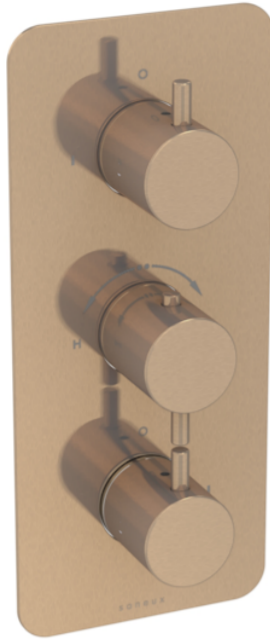

# COS 3 WAY THERMOSTATIC SHOWER VALVE KIT - W/ CLASSIC HANDLE - PORTRAIT - BRUSHED BRONZE (PVD)

---

## PRODUCT INFORMATION

<b>Height:</b>	275mm
<b>Width:</b>	120mm
<b>Finish:</b>	Brushed Bronze (PVD)
<b>Guarantee</b>	5 years
<b>Outlets</b>	3

**Product Code:** CO321.BR

---

## DESCRIPTION

The COS collection combines modern and classic styles for versatile bathroom brassware.

This portrait thermostatic valve features 3 outlets to control a shower head, handset, and bath filler. The top and bottom handles manage the on/off function, while the middle handle adjusts the temperature.

Available with three handle styles—Classic, Knurled, and Fluted—and in five finishes: Chrome, Brushed Brass, Brushed Bronze, Brushed Nickel, and Satin Black. The PVD-coated finishes ensure durability.