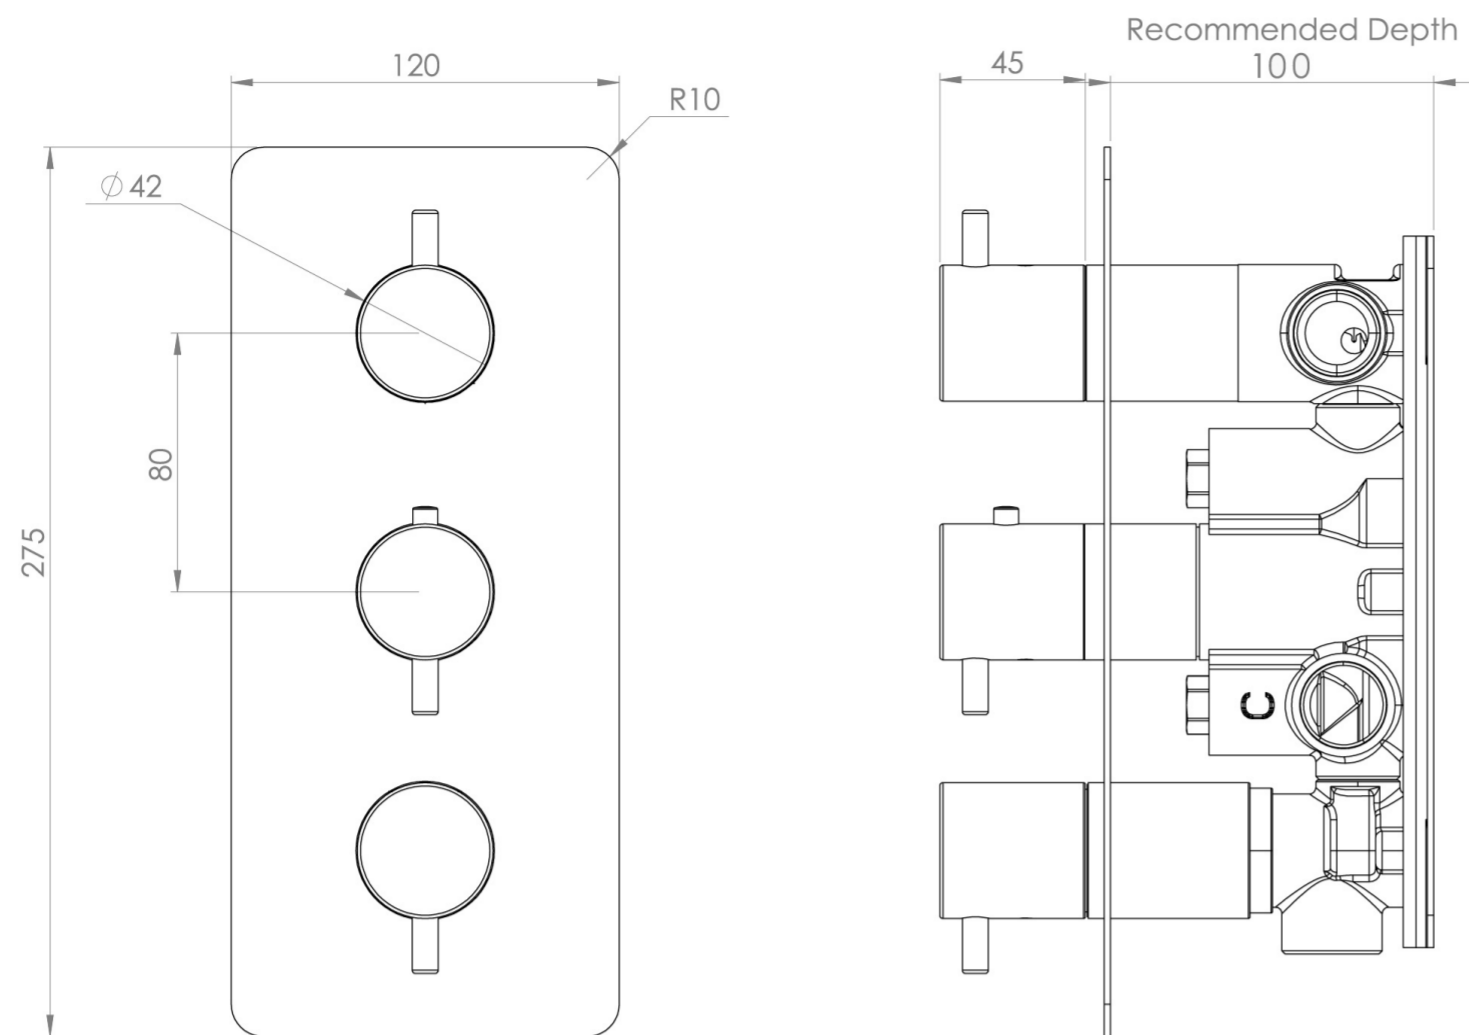

TECHNICAL DRAWING

FLOW RATE

- 0.5 Bar - Flowrate: 7.8 l/min
- 1 Bar - Flowrate: 16 l/min
- 2 Bar - Flowrate: 22.5 l/min
- 3 Bar - Flowrate: 28.5 l/min
- 5 Bar - Flowrate: 24.2 l/min

Saneux reserves the right to alter the specifications and product range without prior notice. Dimensions are given as a guide only. Dimensions should not be used for surrounding furniture, fixtures and fittings until the product is on site.

<https://saneux.com/products/cos-3-way-thermostatic-shower-valve-kit-w-classic-handle-portrait-brushed-bronze-pvd>