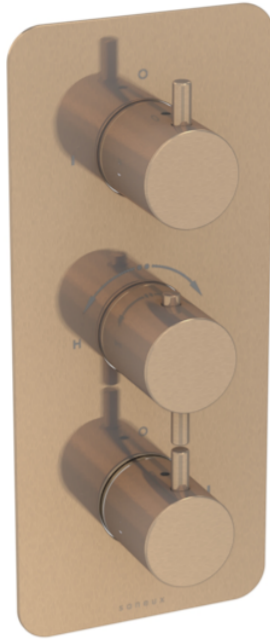

COS 3 WAY THERMOSTATIC SHOWER VALVE KIT - W/ CLASSIC HANDLE - PORTRAIT - BRUSHED BRONZE (PVD)

PRODUCT INFORMATION

Height:	275mm
Width:	120mm
Finish:	Brushed Bronze (PVD)
Guarantee	5 years
Outlets	3

Product Code: CO321.BR

DESCRIPTION

The COS collection combines modern and classic styles for versatile bathroom brassware.

This portrait thermostatic valve features 3 outlets to control a shower head, handset, and bath filler. The top and bottom handles manage the on/off function, while the middle handle adjusts the temperature.

Available with three handle styles—Classic, Knurled, and Fluted—and in five finishes: Chrome, Brushed Brass, Brushed Bronze, Brushed Nickel, and Satin Black. The PVD-coated finishes ensure durability.

<https://saneux.com/products/cos-3-way-thermostatic-shower-valve-kit-w-classic-handle-portrait-brushed-bronze-pvd>