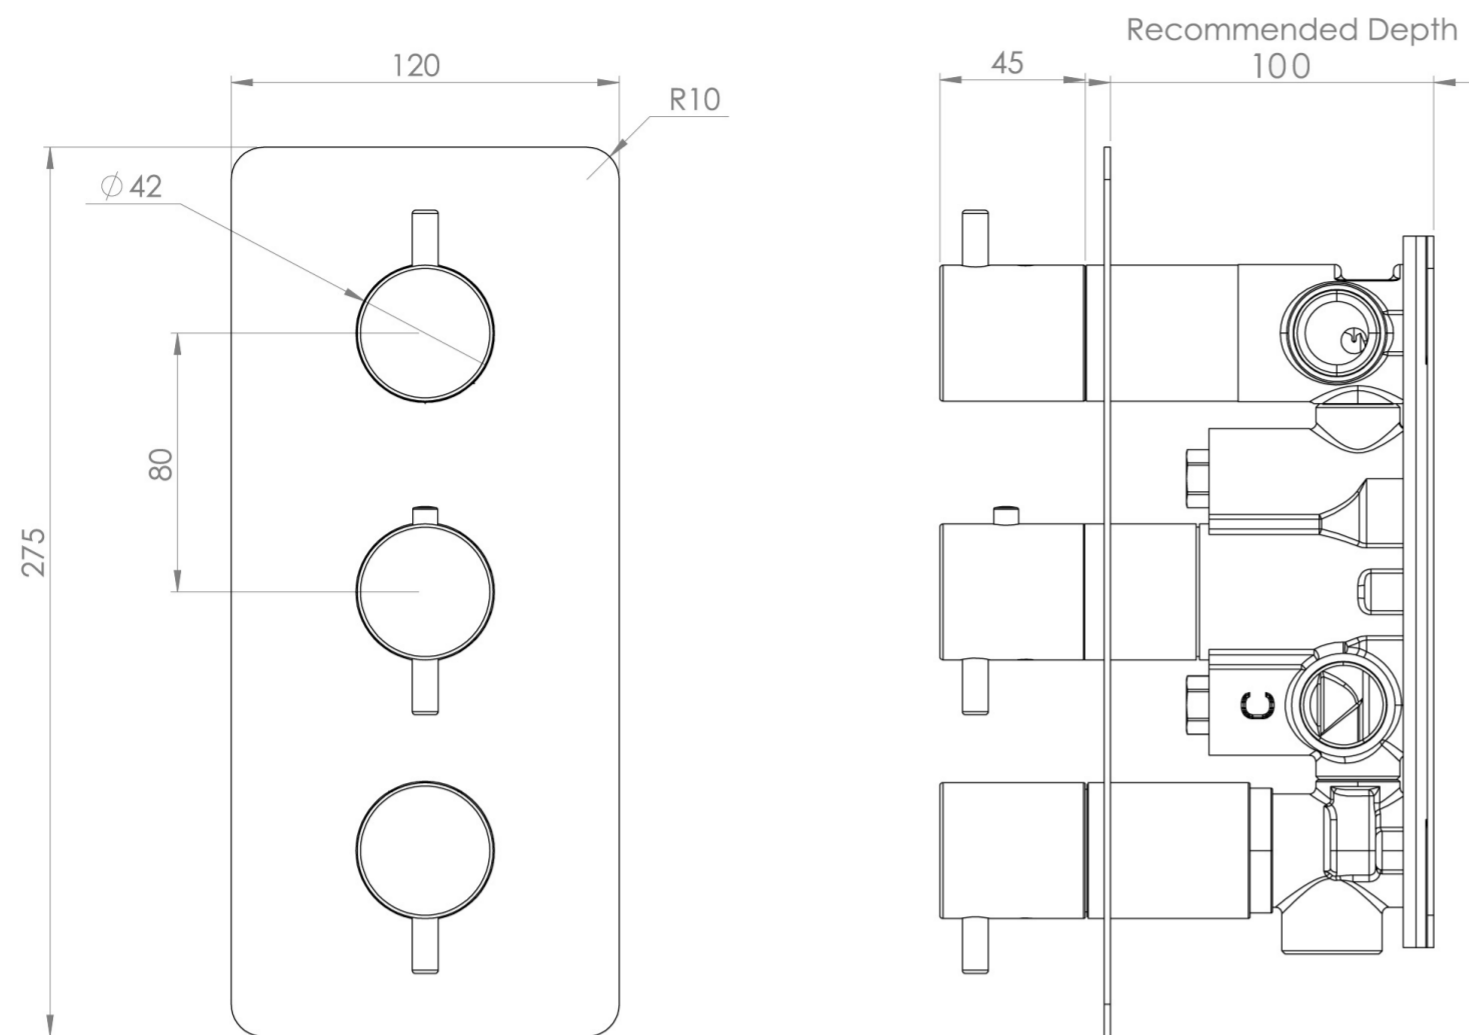

COS 3 WAY THERMOSTATIC SHOWER VALVE KIT - W/ CLASSIC HANDLE - PORTRAIT - BRUSHED BRONZE (PVD)

PRODUCT INFORMATION

Height:	275mm
Width:	120mm
Finish:	Brushed Bronze (PVD)
Guarantee	5 years
Outlets	3

Product Code: CO321.BR

DESCRIPTION

The COS collection combines modern and classic styles for versatile bathroom brassware.

This portrait thermostatic valve features 3 outlets to control a shower head, handset, and bath filler. The top and bottom handles manage the on/off function, while the middle handle adjusts the temperature.

WRAS Approved Valve

TECHNICAL DRAWING

FLOW RATE

- 0.5 Bar - Flowrate: 7.8 l/min
- 1 Bar - Flowrate: 16 l/min
- 2 Bar - Flowrate: 22.5 l/min
- 3 Bar - Flowrate: 28.5 l/min
- 5 Bar - Flowrate: 24.2 l/min

Saneux reserves the right to alter the specifications and product range without prior notice. Dimensions are given as a guide only. Dimensions should not be used for surrounding furniture, fixtures and fittings until the product is on site.