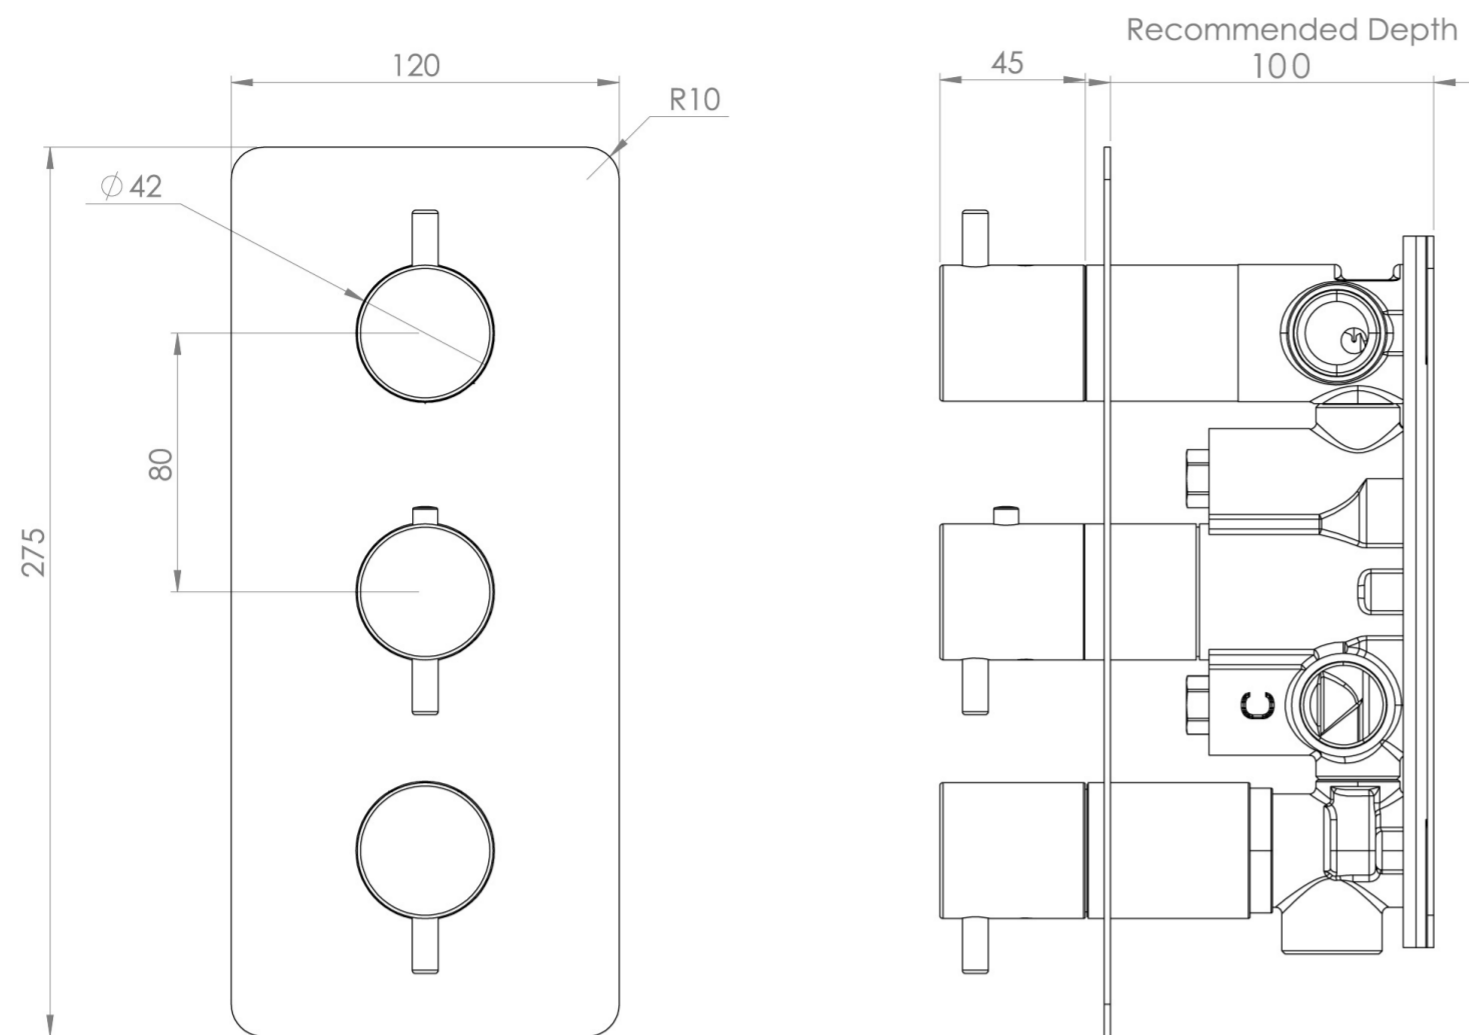

## PRODUCT INFORMATION

<b>Height:</b>	275mm
<b>Width:</b>	120mm
<b>Finish:</b>	Brushed Brass (PVD)
<b>Guarantee</b>	5 years
<b>Outlets</b>	3

**Product Code:** CO321.BB

---

## DESCRIPTION

The COS collection combines modern and classic styles for versatile bathroom brassware.

This portrait thermostatic valve features 3 outlets to control a shower head, handset, and bath filler. The top and bottom handles manage the on/off function, while the middle handle adjusts the temperature.

## FLOW RATE

- 0.5 Bar - Flowrate: 7.8 l/min
- 1 Bar - Flowrate: 16 l/min
- 2 Bar - Flowrate: 22.5 l/min
- 3 Bar - Flowrate: 28.5 l/min
- 5 Bar - Flowrate: 24.2 l/min

---

Saneux reserves the right to alter the specifications and product range without prior notice. Dimensions are given as a guide only. Dimensions should not be used for surrounding furniture, fixtures and fittings until the product is on site.