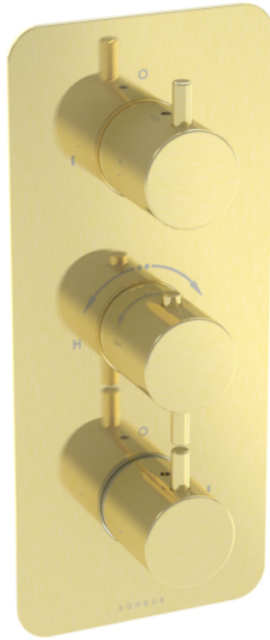

COS 3 WAY THERMOSTATIC SHOWER VALVE KIT - W/ CLASSIC HANDLE - PORTRAIT - BRUSHED BRASS (PVD)

PRODUCT INFORMATION

Height:	275mm
Width:	120mm
Finish:	Brushed Brass (PVD)
Guarantee	5 years
Outlets	3

Product Code: CO321.BB

DESCRIPTION

The COS collection combines modern and classic styles for versatile bathroom brassware.

This portrait thermostatic valve features 3 outlets to control a shower head, handset, and bath filler. The top and bottom handles manage the on/off function, while the middle handle adjusts the temperature.

Available with three handle styles—Classic, Knurled, and Fluted—and in five finishes: Chrome, Brushed Brass, Brushed Bronze, Brushed Nickel, and Satin Black. The PVD-coated finishes ensure durability.

<https://saneux.com/products/cos-3-way-thermostatic-shower-valve-kit-w-classic-handle-portrait-brushed-brass-pvd>