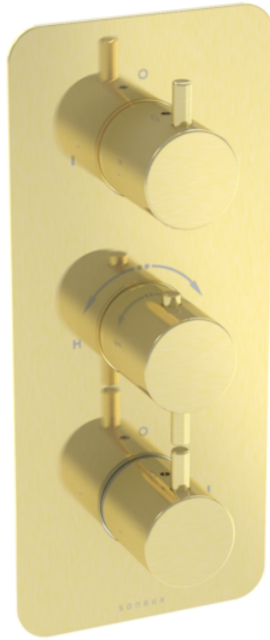

# COS 3 WAY THERMOSTATIC SHOWER VALVE KIT - W/ CLASSIC HANDLE - PORTRAIT - BRUSHED BRASS (PVD)

---

## PRODUCT INFORMATION

|                  |                     |
|------------------|---------------------|
| <b>Height:</b>   | 275mm               |
| <b>Width:</b>    | 120mm               |
| <b>Finish:</b>   | Brushed Brass (PVD) |
| <b>Guarantee</b> | 5 years             |
| <b>Outlets</b>   | 3                   |

**Product Code:** CO321.BB

---

## DESCRIPTION

The COS collection combines modern and classic styles for versatile bathroom brassware.

This portrait thermostatic valve features 3 outlets to control a shower head, handset, and bath filler. The top and bottom handles manage the on/off function, while the middle handle adjusts the temperature.