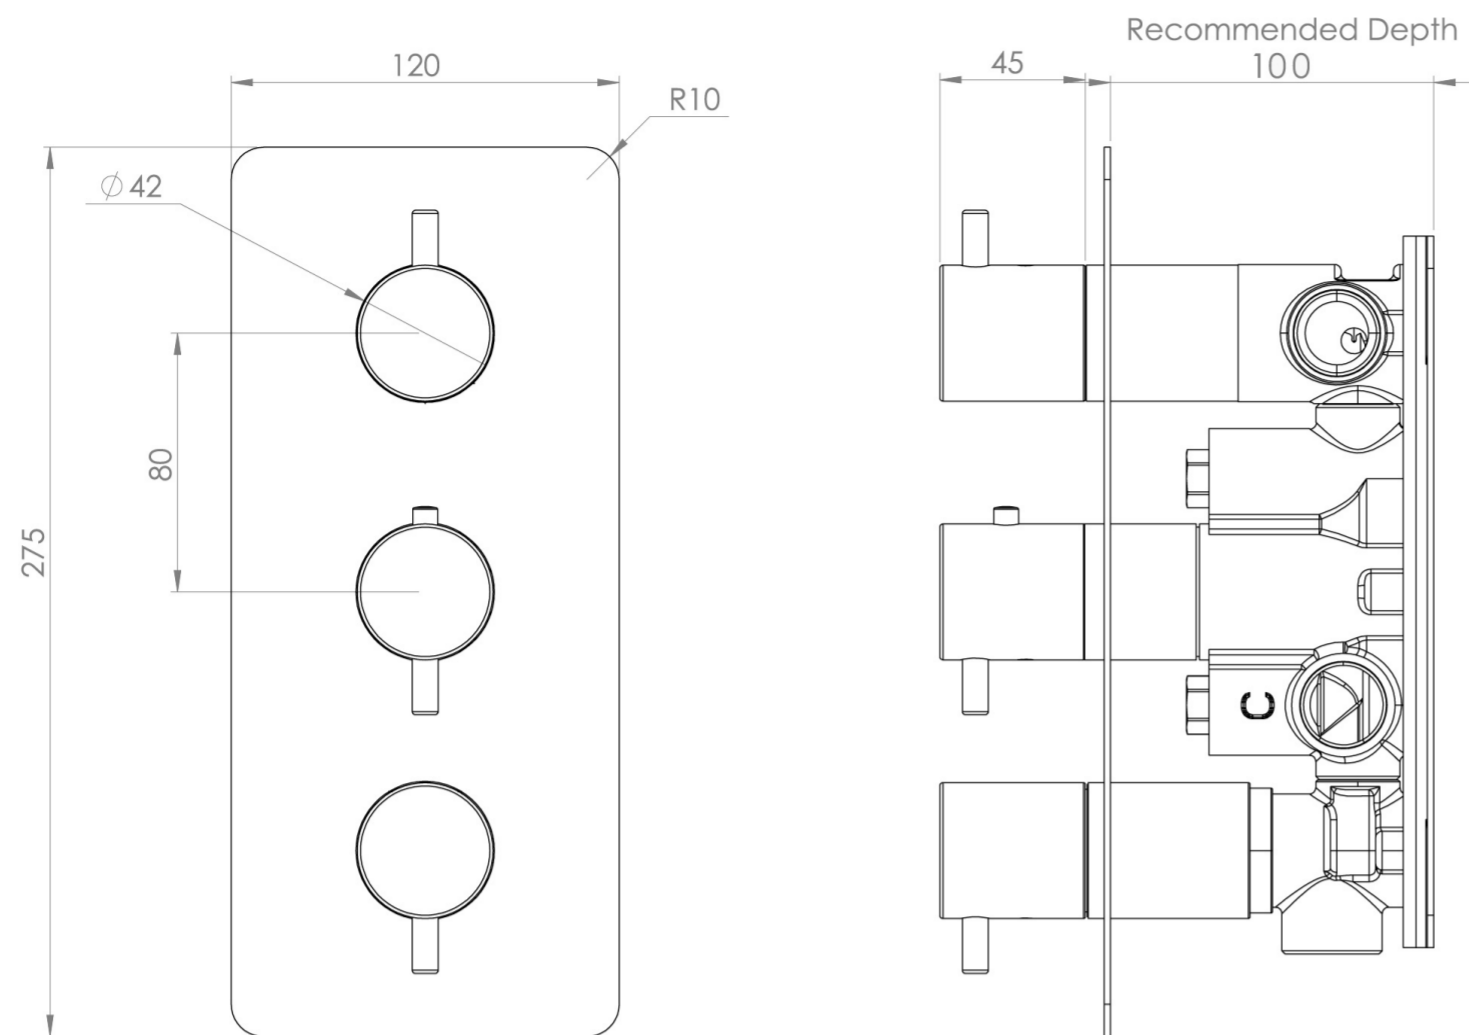

COS 3 WAY THERMOSTATIC SHOWER VALVE KIT - W/ CLASSIC HANDLE - PORTRAIT - BRUSHED BRASS (PVD)

PRODUCT INFORMATION

Height:	275mm
Width:	120mm
Finish:	Brushed Brass (PVD)
Guarantee	5 years
Outlets	3

Product Code: CO321.BB

DESCRIPTION

The COS collection combines modern and classic styles for versatile bathroom brassware.

This portrait thermostatic valve features 3 outlets to control a shower head, handset, and bath filler. The top and bottom handles manage the on/off function, while the middle handle adjusts the temperature.

WRAS Approved Valve

TECHNICAL DRAWING

FLOW RATE

- 0.5 Bar - Flowrate: 7.8 l/min
- 1 Bar - Flowrate: 16 l/min
- 2 Bar - Flowrate: 22.5 l/min
- 3 Bar - Flowrate: 28.5 l/min
- 5 Bar - Flowrate: 24.2 l/min

Saneux reserves the right to alter the specifications and product range without prior notice. Dimensions are given as a guide only. Dimensions should not be used for surrounding furniture, fixtures and fittings until the product is on site.