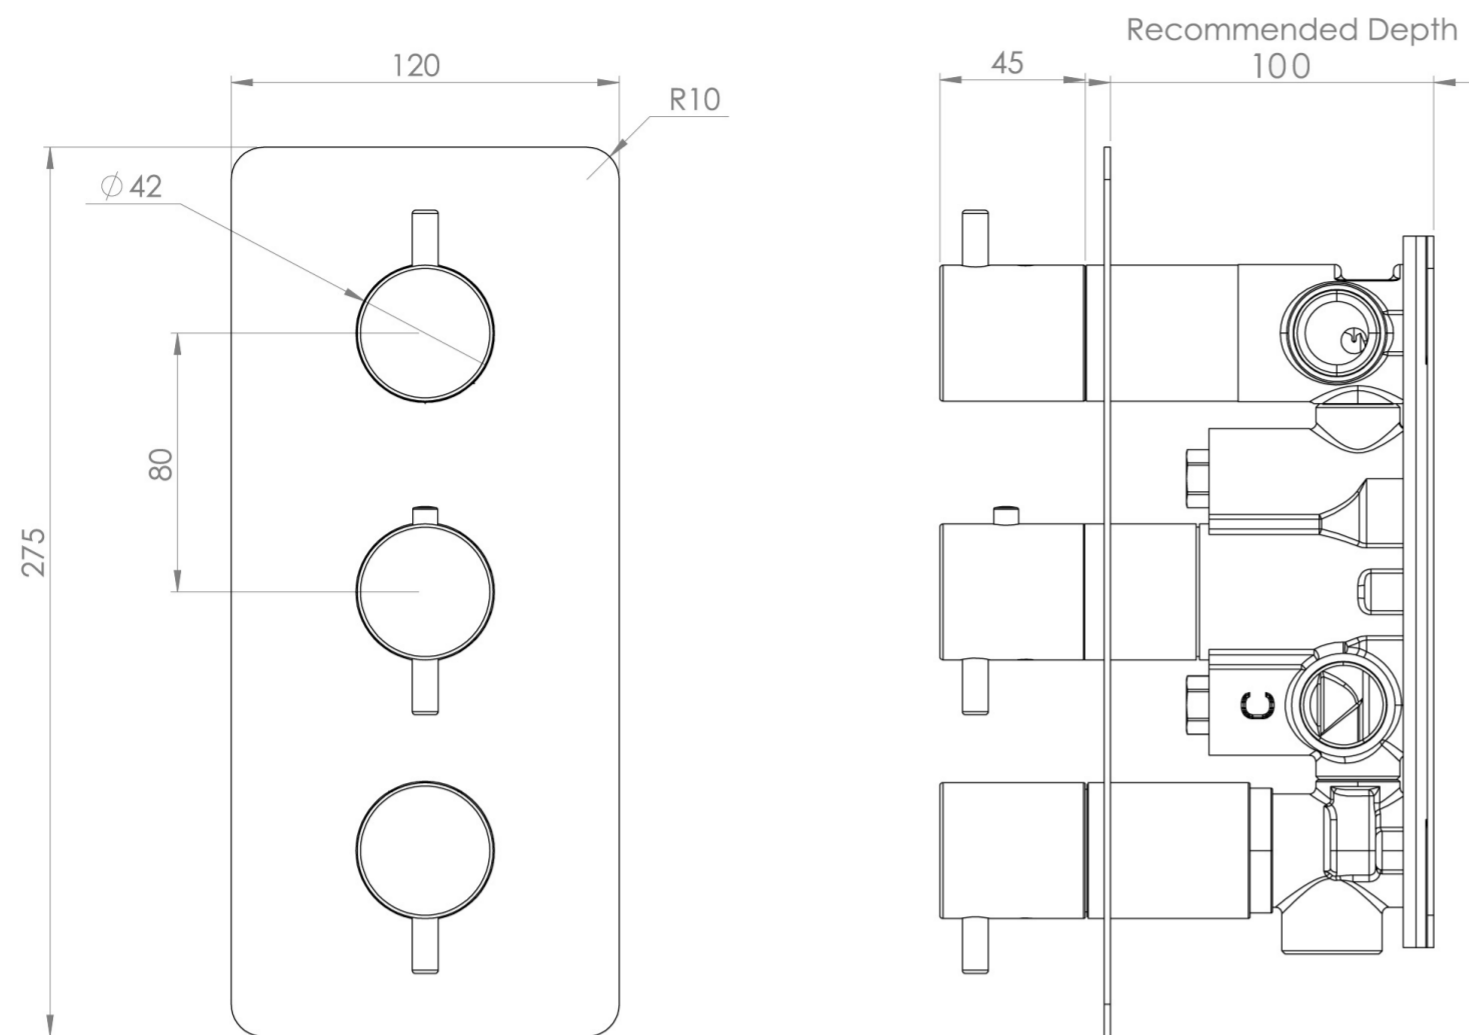

TECHNICAL DRAWING

FLOW RATE

- 0.5 Bar - Flowrate: 7.8 l/min
- 1 Bar - Flowrate: 16 l/min
- 2 Bar - Flowrate: 22.5 l/min
- 3 Bar - Flowrate: 28.5 l/min
- 5 Bar - Flowrate: 24.2 l/min

Saneux reserves the right to alter the specifications and product range without prior notice. Dimensions are given as a guide only. Dimensions should not be used for surrounding furniture, fixtures and fittings until the product is on site.

<https://saneux.com/products/cos-3-way-thermostatic-shower-valve-kit-w-classic-handle-portrait-brushed-brass-pvd>