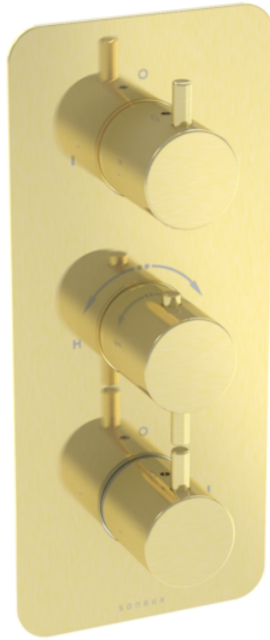

# COS 3 WAY THERMOSTATIC SHOWER VALVE KIT - W/ CLASSIC HANDLE - PORTRAIT - BRUSHED BRASS (PVD)

---

## PRODUCT INFORMATION

<b>Height:</b>	275mm
<b>Width:</b>	120mm
<b>Finish:</b>	Brushed Brass (PVD)
<b>Guarantee</b>	5 years
<b>Outlets</b>	3

**Product Code:** CO321.BB

---

## DESCRIPTION

The COS collection combines modern and classic styles for versatile bathroom brassware.

This portrait thermostatic valve features 3 outlets to control a shower head, handset, and bath filler. The top and bottom handles manage the on/off function, while the middle handle adjusts the temperature.

Available with three handle styles—Classic, Knurled, and Fluted—and in five finishes: Chrome, Brushed Brass, Brushed Bronze, Brushed Nickel, and Satin Black. The PVD-coated finishes ensure durability.