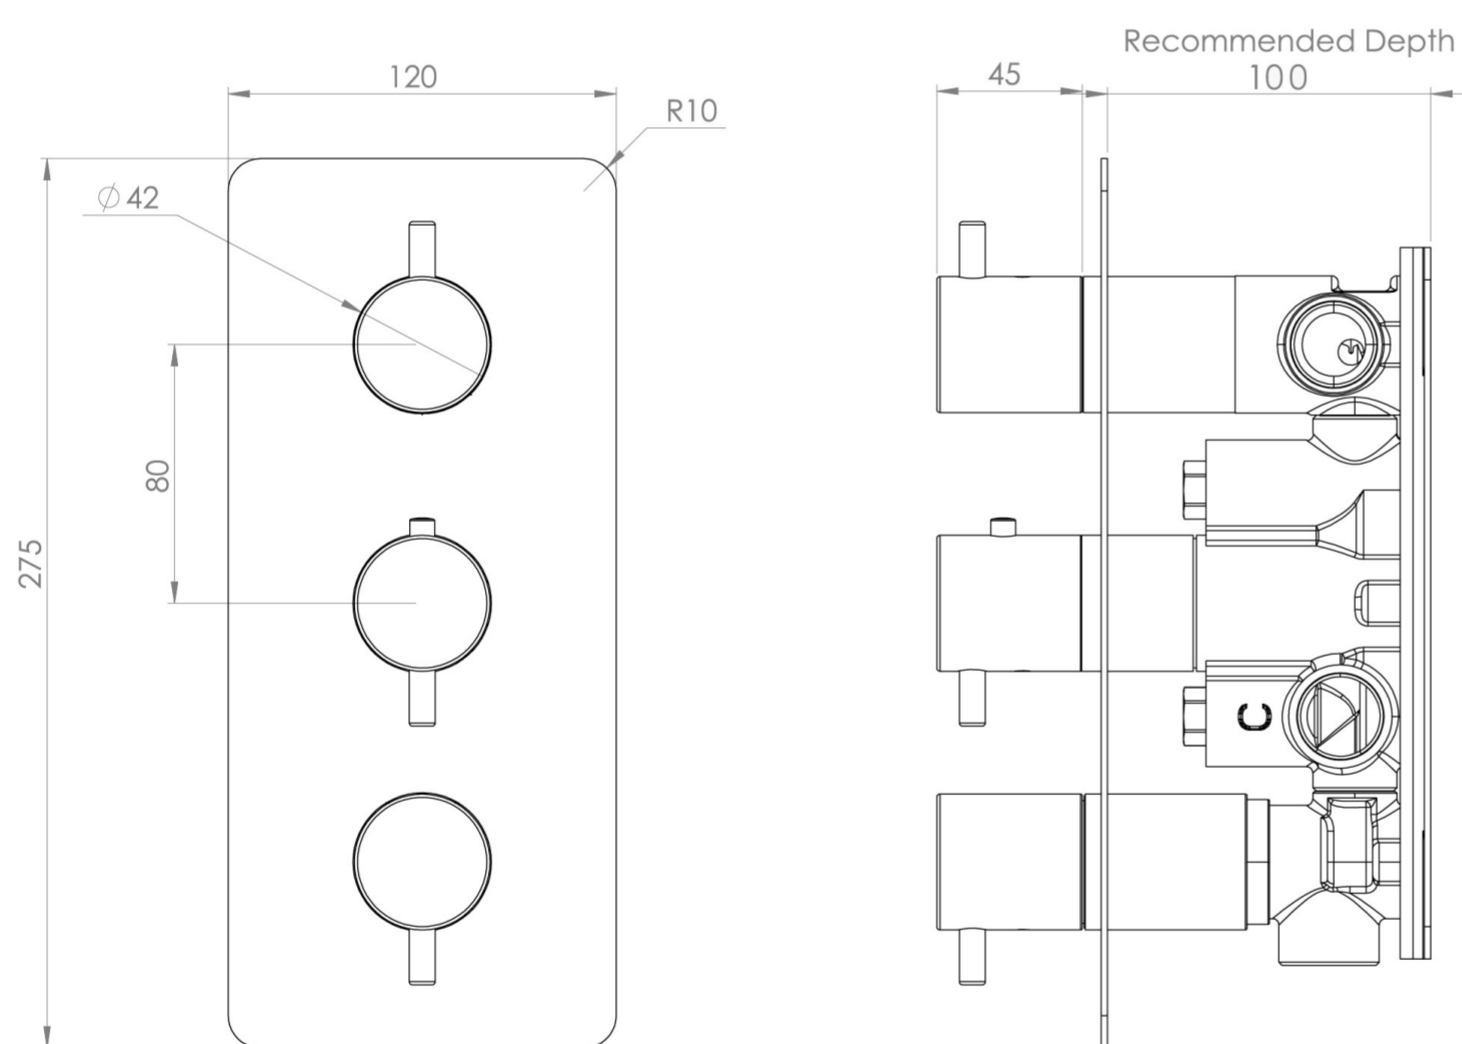

COS 3 WAY THERMOSTATIC SHOWER VALVE KIT - W/ CLASSIC HANDLE - PORTRAIT - CHROME

PRODUCT INFORMATION

Finish:	Chrome
Guarantee	5 years

Product Code: CO321

TECHNICAL DRAWING

Saneux reserves the right to alter the specifications and product range without prior notice. Dimensions are given as a guide only. Dimensions should not be used for surrounding furniture, fixtures and fittings until the product is on site.