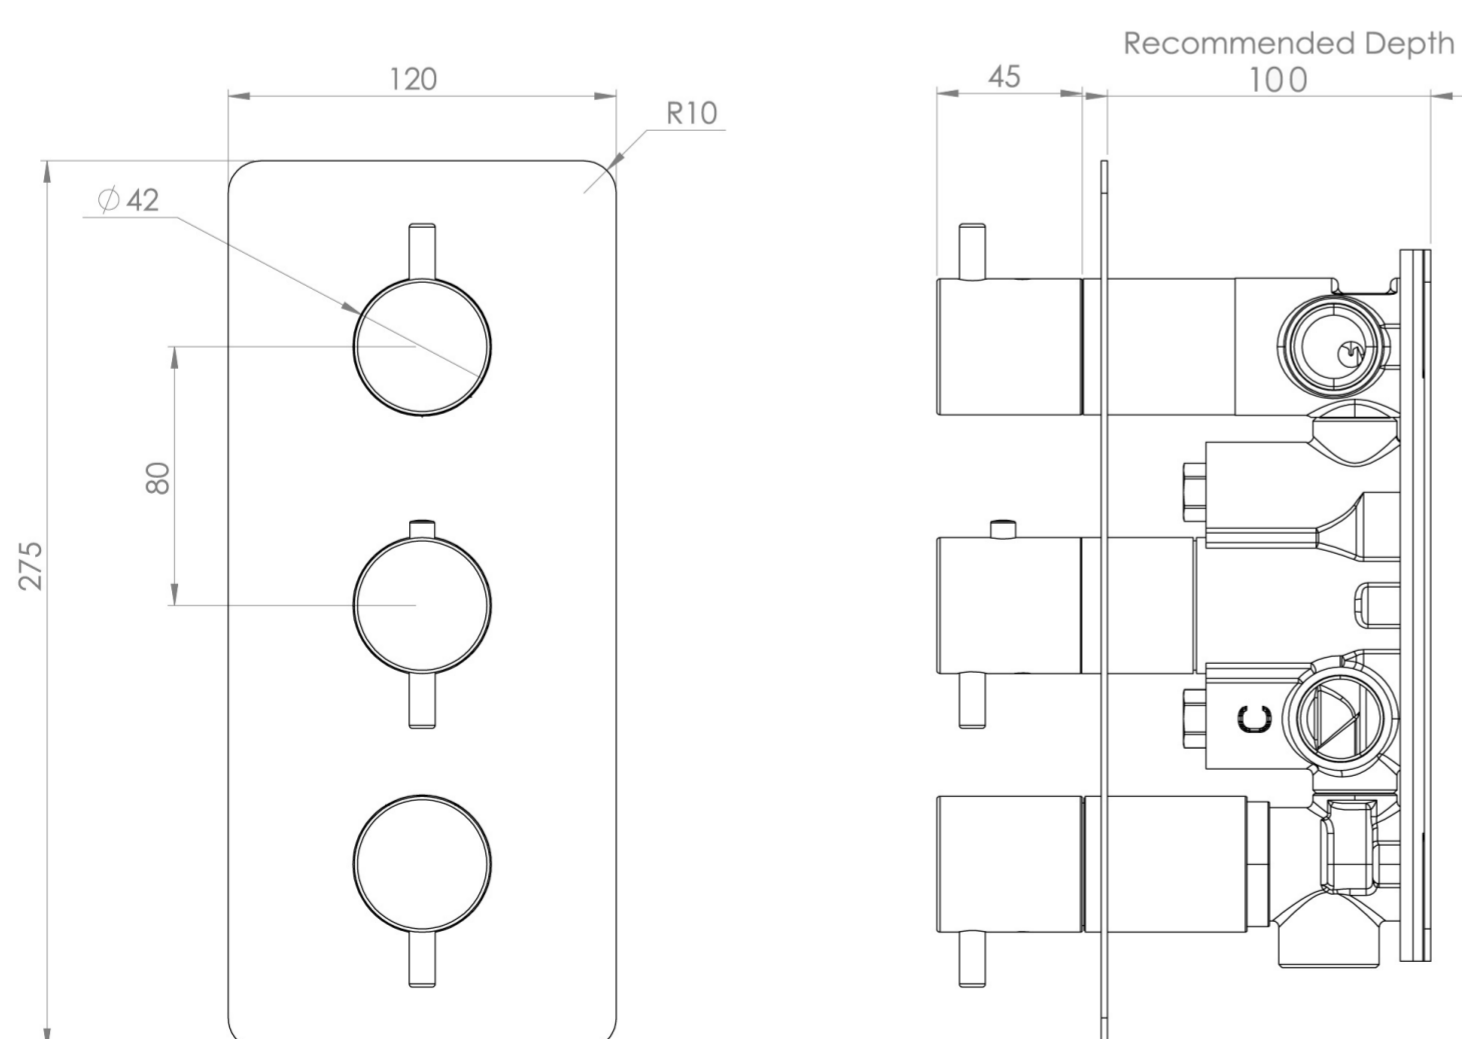

## PRODUCT INFORMATION

<b>Height:</b>	275mm
<b>Width:</b>	120mm
<b>Finish:</b>	Chrome
<b>Guarantee</b>	5 years
<b>Outlets</b>	3

**Product Code:** CO321

## DESCRIPTION

The COS collection combines modern and classic styles for versatile bathroom brassware.

This portrait thermostatic valve features 3 outlets to control a shower head, handset, and bath filler. The top and bottom handles manage the on/off function, while the middle handle adjusts the temperature.

## FLOW RATE

- 0.5 Bar - Flowrate: 7.8 l/min
- 1 Bar - Flowrate: 16 l/min
- 2 Bar - Flowrate: 22.5 l/min
- 3 Bar - Flowrate: 28.5 l/min
- 5 Bar - Flowrate: 24.2 l/min

Saneux reserves the right to alter the specifications and product range without prior notice. Dimensions are given as a guide only. Dimensions should not be used for surrounding furniture, fixtures and fittings until the product is on site.