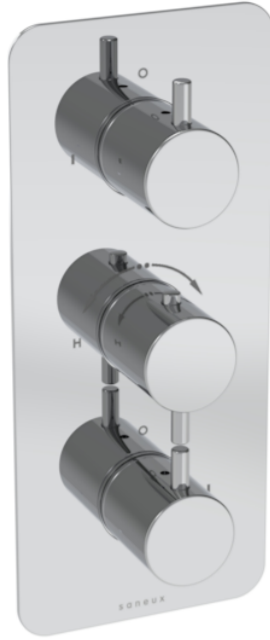

# COS 3 WAY THERMOSTATIC SHOWER VALVE KIT - W/ CLASSIC HANDLE - PORTRAIT - CHROME

## PRODUCT INFORMATION

<b>Height:</b>	275mm
<b>Width:</b>	120mm
<b>Finish:</b>	Chrome
<b>Guarantee</b>	5 years
<b>Outlets</b>	3

**Product Code:** CO321

## DESCRIPTION

The COS collection combines modern and classic styles for versatile bathroom brassware.

This portrait thermostatic valve features 3 outlets to control a shower head, handset, and bath filler. The top and bottom handles manage the on/off function, while the middle handle adjusts the temperature.

Available with three handle styles—Classic, Knurled, and Fluted—and in five finishes: Chrome, Brushed Brass, Brushed Bronze, Brushed Nickel, and Satin Black. The PVD-coated finishes ensure durability.