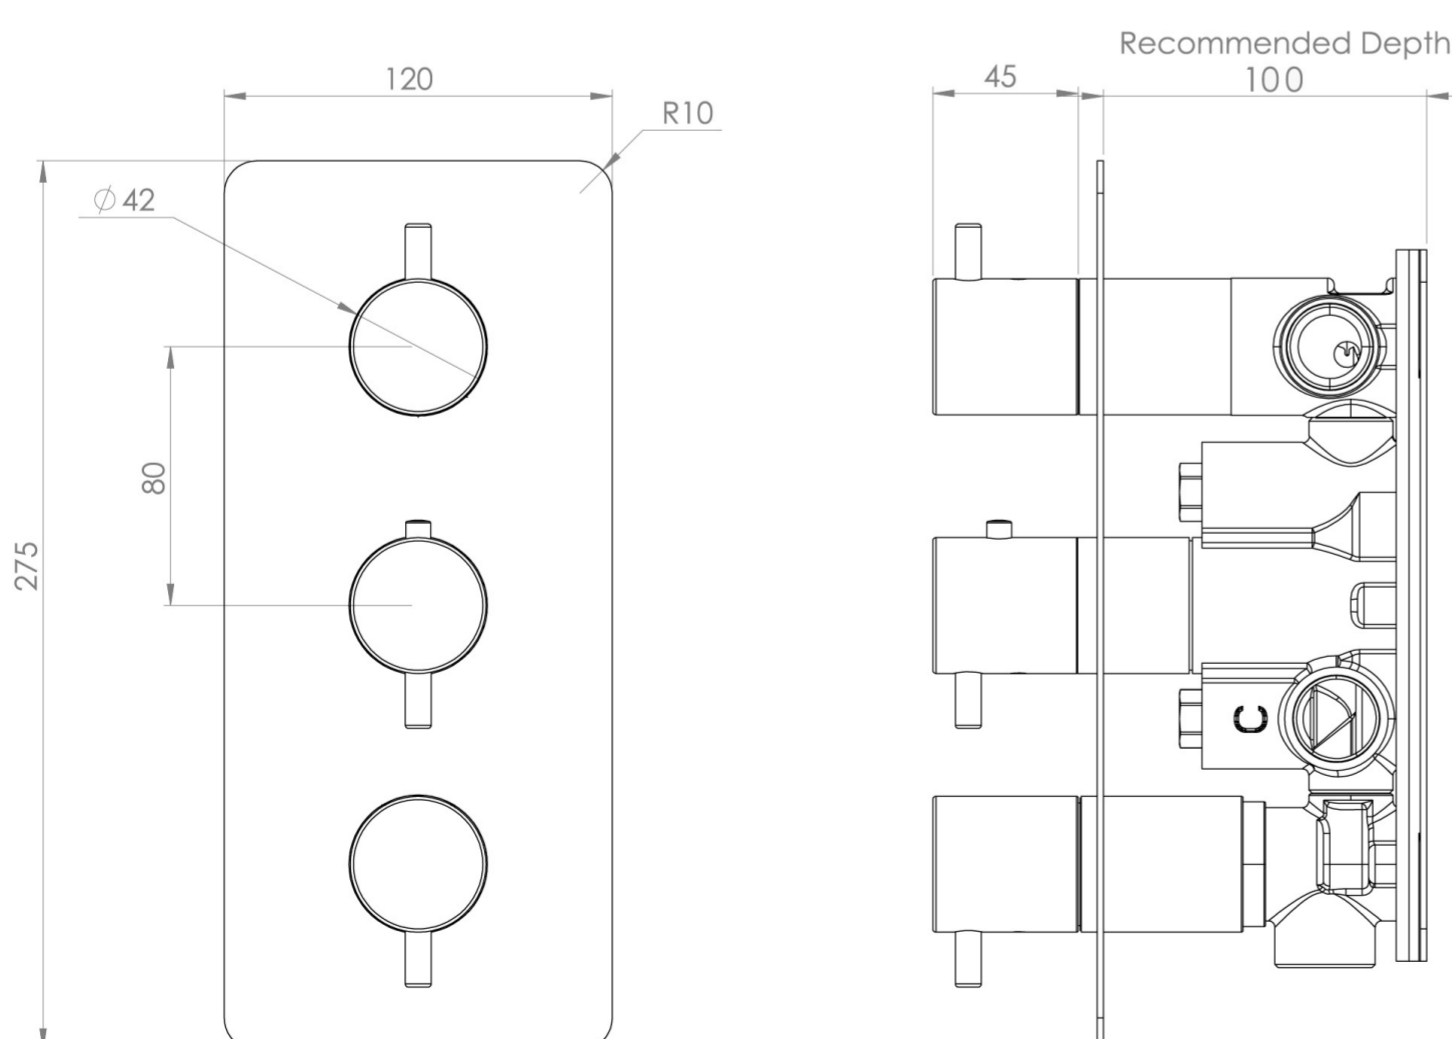

## PRODUCT INFORMATION

<b>Height:</b>	275mm
<b>Width:</b>	120mm
<b>Finish:</b>	Chrome
<b>Guarantee</b>	5 years
<b>Outlets</b>	3

**Product Code:** CO321

## DESCRIPTION

The COS collection combines modern and classic styles for versatile bathroom brassware.

This portrait thermostatic valve features 3 outlets to control a shower head, handset, and bath filler. The top and bottom handles manage the on/off function, while the middle handle adjusts the temperature.

## FLOW RATE

- 0.5 Bar - Flowrate: 7.8 l/min
- 1 Bar - Flowrate: 16 l/min
- 2 Bar - Flowrate: 22.5 l/min
- 3 Bar - Flowrate: 28.5 l/min
- 5 Bar - Flowrate: 24.2 l/min

Saneux reserves the right to alter the specifications and product range without prior notice. Dimensions are given as a guide only. Dimensions should not be used for surrounding furniture, fixtures and fittings until the product is on site.