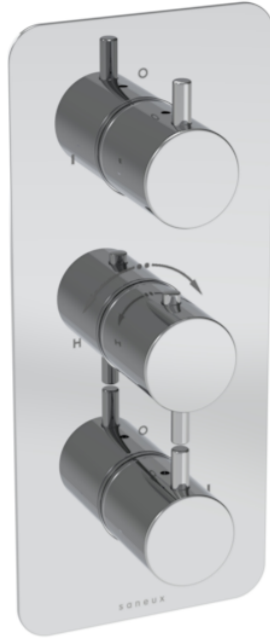

COS 3 WAY THERMOSTATIC SHOWER VALVE KIT - W/ CLASSIC HANDLE - PORTRAIT - CHROME

PRODUCT INFORMATION

Height:	275mm
Width:	120mm
Finish:	Chrome
Guarantee	5 years
Outlets	3

Product Code: CO321

DESCRIPTION

The COS collection combines modern and classic styles for versatile bathroom brassware.

This portrait thermostatic valve features 3 outlets to control a shower head, handset, and bath filler. The top and bottom handles manage the on/off function, while the middle handle adjusts the temperature.

Available with three handle styles—Classic, Knurled, and Fluted—and in five finishes: Chrome, Brushed Brass, Brushed Bronze, Brushed Nickel, and Satin Black. The PVD-coated finishes ensure durability.

<https://saneux.com/products/cos-3-way-thermostatic-shower-valve-kit-w-classic-handle-portrait-chrome>