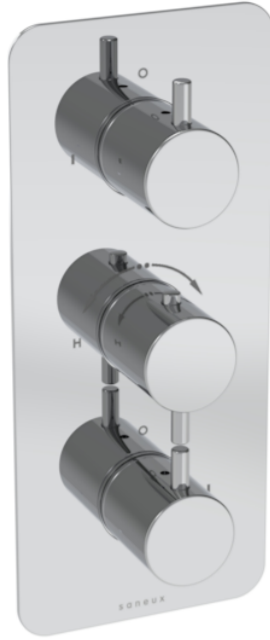

COS 3 WAY THERMOSTATIC SHOWER VALVE KIT - W/ CLASSIC HANDLE - PORTRAIT - CHROME

PRODUCT INFORMATION

Finish:	Chrome
Guarantee	5 years

Product Code: CO321

TECHNICAL DRAWING

Saneux reserves the right to alter the specifications and product range without prior notice. Dimensions are given as a guide only. Dimensions should not be used for surrounding furniture, fixtures and fittings until the product is on site.