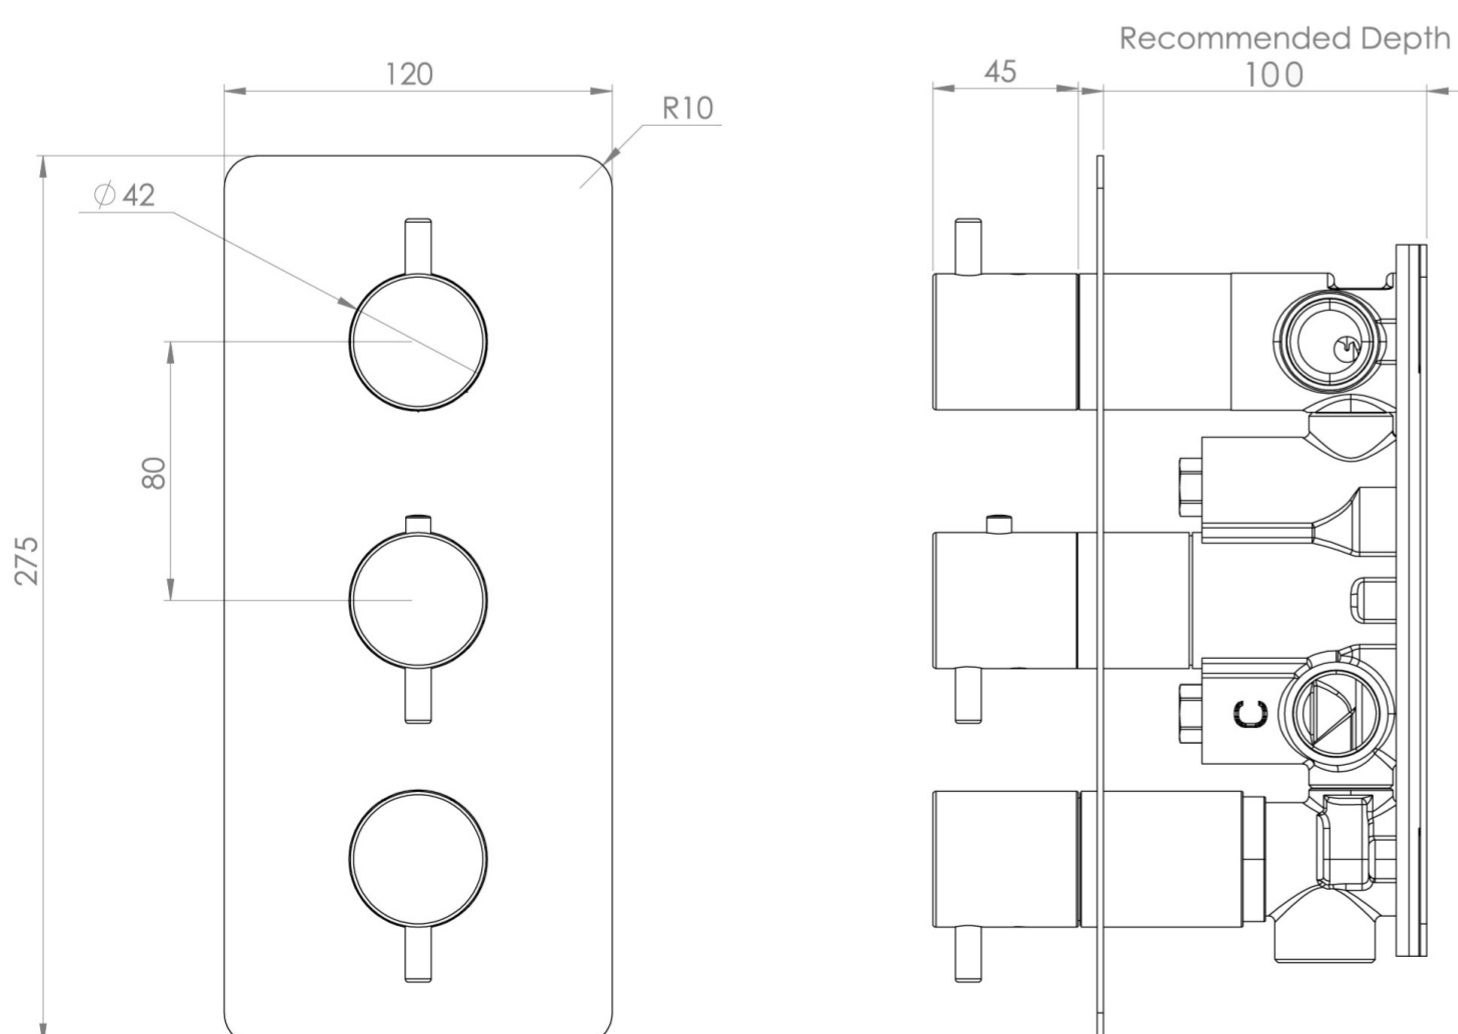

COS 3 WAY THERMOSTATIC SHOWER VALVE KIT - W/ CLASSIC HANDLE - PORTRAIT - CHROME

PRODUCT INFORMATION

Height:	275mm
Width:	120mm
Finish:	Chrome
Guarantee	5 years
Outlets	3

Product Code: CO321

DESCRIPTION

The COS collection combines modern and classic styles for versatile bathroom brassware.

This portrait thermostatic valve features 3 outlets to control a shower head, handset, and bath filler. The top and bottom handles manage the on/off function, while the middle handle adjusts the temperature.

WRAS Approved Valve

TECHNICAL DRAWING

FLOW RATE

- 0.5 Bar - Flowrate: 7.8 l/min
- 1 Bar - Flowrate: 16 l/min
- 2 Bar - Flowrate: 22.5 l/min
- 3 Bar - Flowrate: 28.5 l/min
- 5 Bar - Flowrate: 24.2 l/min

Saneux reserves the right to alter the specifications and product range without prior notice. Dimensions are given as a guide only. Dimensions should not be used for surrounding furniture, fixtures and fittings until the product is on site.