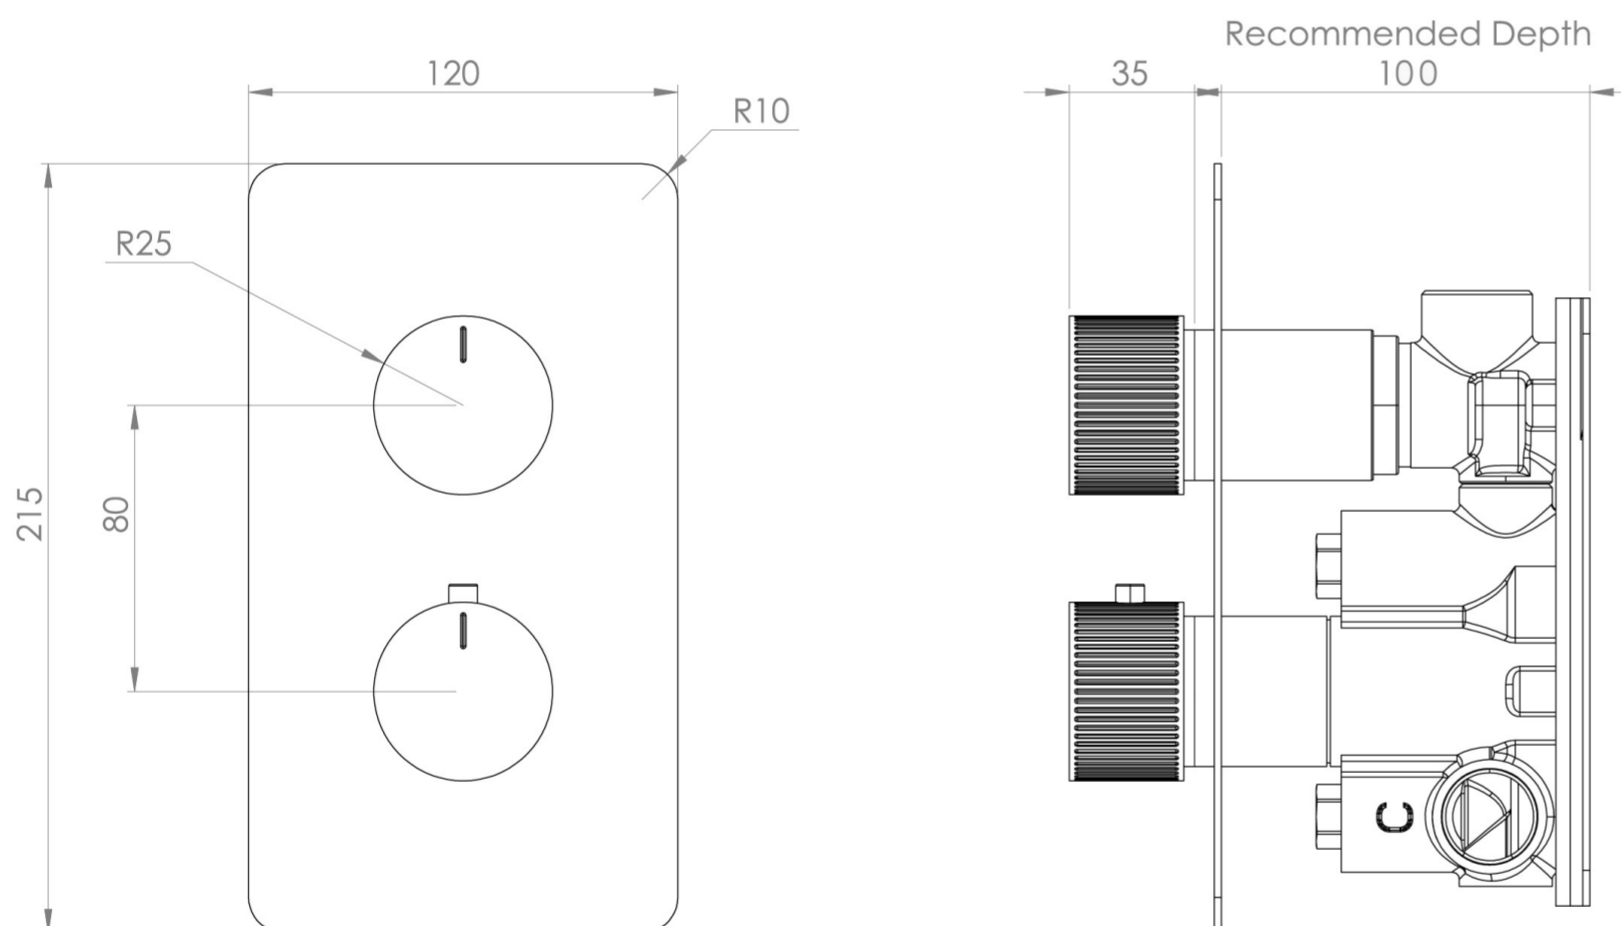

COS 2 WAY THERMOSTATIC SHOWER VALVE KIT - W/ FLUTED HANDLE - PORTRAIT - SATIN BLACK (PVD)

PRODUCT INFORMATION

Finish:	Satin Black (PVD)
Guarantee	5 years

Product Code: CO320.FSB

TECHNICAL DRAWING

Saneux reserves the right to alter the specifications and product range without prior notice. Dimensions are given as a guide only. Dimensions should not be used for surrounding furniture, fixtures and fittings until the product is on site.

<https://saneux.com/products/cos-2-way-thermostatic-shower-valve-kit-w-fluted-handle-portrait-satin-black-pvd>