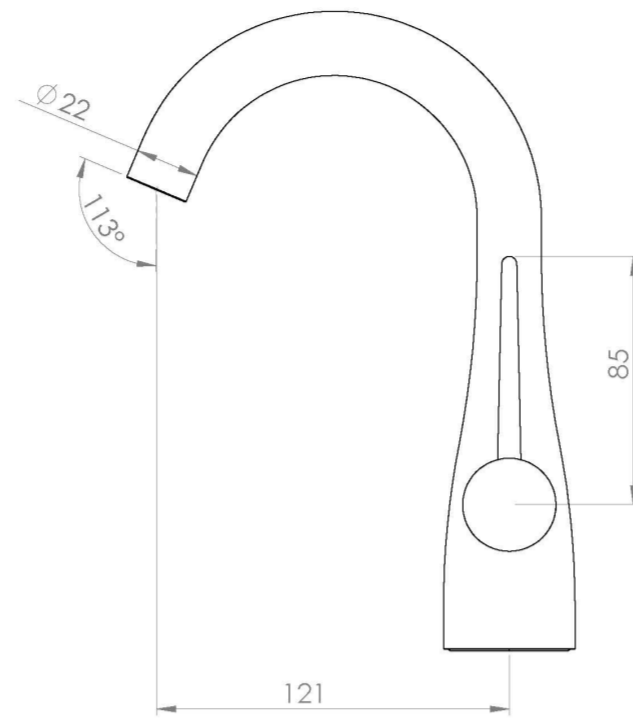

EDEN BASIN MIXER - CHROME

Product Code: ED001

PRODUCT INFORMATION

Width:	45mm
Finish:	Chrome
Height:	218mm
Depth:	121mm
Material:	Brass
Product Type:	Deck Mounted Basin Mixer Tap
Weight	1.12kg
Compatible Aerator(s)	Cache JR
Waste	Not included, purchase separately
Guarantee	5 years
Spout Projection (mm)	121mm
Material	Brass

DESCRIPTION

Beautifully curved and organic, the EDEN brassware is a truly unique brassware range.

The single lever basin mixer in chrome has a tall and elegant swan-like neck and this is closely replicated through the lever handle to create an all-encompassing sleek and sophisticated look. It also has a swivel spout so that you can change the direction of where the water hits the basin.

Waste to be purchased separately.

- 0.2 Bar - Flowrate: 2.18 l/min
- 0.5 Bar - Flowrate: 3.69 l/min
- 1 Bar - Flowrate: 5.29 l/min
- 2 Bar - Flowrate: 7.58 l/min
- 3 Bar - Flowrate: 9.47 l/min
- 5 Bar - Flowrate: 12.42 l/min