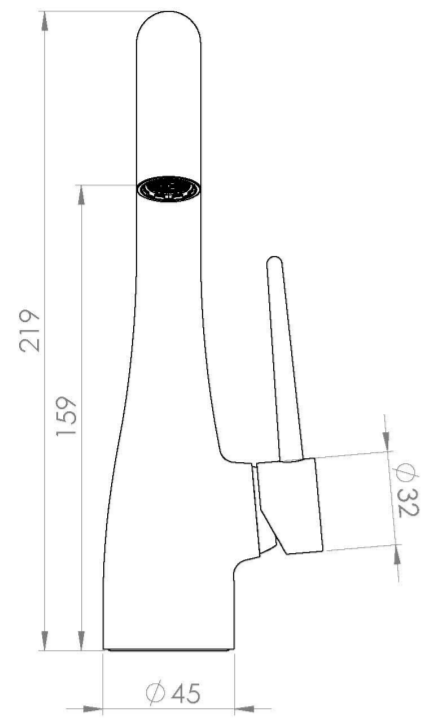

EDEN BASIN MIXER - CHROME

Product Code: ED001

PRODUCT INFORMATION

Width:	45mm
Finish:	Chrome
Height:	218mm
Depth:	121mm
Material:	Brass
Product Type:	Deck Mounted Basin Mixer Tap
Weight	1.12kg
Compatible Aerator(s)	Cache JR
Waste	Not included, purchase separately
Guarantee	5 years
Spout Projection (mm)	121mm
Material	Brass

DESCRIPTION

Beautifully curved and organic, the EDEN brassware is a truly unique brassware range.

The single lever basin mixer in chrome has a tall and elegant swan-like neck and this is closely replicated through the lever handle to create an all-encompassing sleek and sophisticated look. It also has a swivel spout so that you can change the direction of where the water hits the basin.

Waste to be purchased separately.

- 0.2 Bar - Flowrate: 2.18 l/min
- 0.5 Bar - Flowrate: 3.69 l/min
- 1 Bar - Flowrate: 5.29 l/min
- 2 Bar - Flowrate: 7.58 l/min
- 3 Bar - Flowrate: 9.47 l/min
- 5 Bar - Flowrate: 12.42 l/min