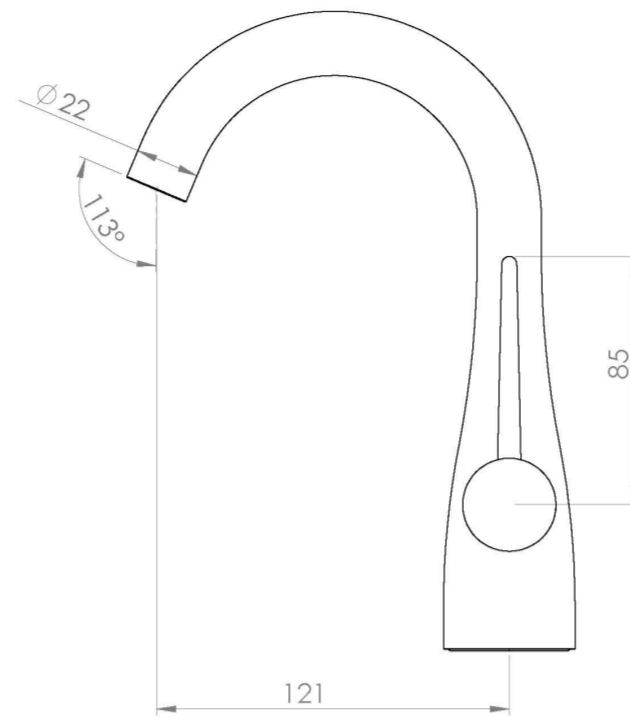

EDEN BASIN MIXER - CHROME

Product Code: ED001

PRODUCT INFORMATION

Width:	45mm
Finish:	Chrome
Height:	218mm
Depth:	121mm
Material:	Brass
Product Type:	Deck Mounted Basin Mixer Tap
Weight	1.12kg
Compatible Aerator(s)	Cache JR
Waste	Not included, purchase separately
Guarantee	5 years
Spout Projection (mm)	121mm
Material	Brass

DESCRIPTION

Beautifully curved and organic, the EDEN brassware is a truly unique brassware range.

The single lever basin mixer in chrome has a tall and elegant swan-like neck and this is closely replicated through the lever handle to create an all-encompassing sleek and sophisticated look. It also has a swivel spout so that you can change the direction of where the water hits the basin.

Waste to be purchased separately.

- 0.2 Bar - Flowrate: 2.18 l/min
- 0.5 Bar - Flowrate: 3.69 l/min
- 1 Bar - Flowrate: 5.29 l/min
- 2 Bar - Flowrate: 7.58 l/min
- 3 Bar - Flowrate: 9.47 l/min
- 5 Bar - Flowrate: 12.42 l/min