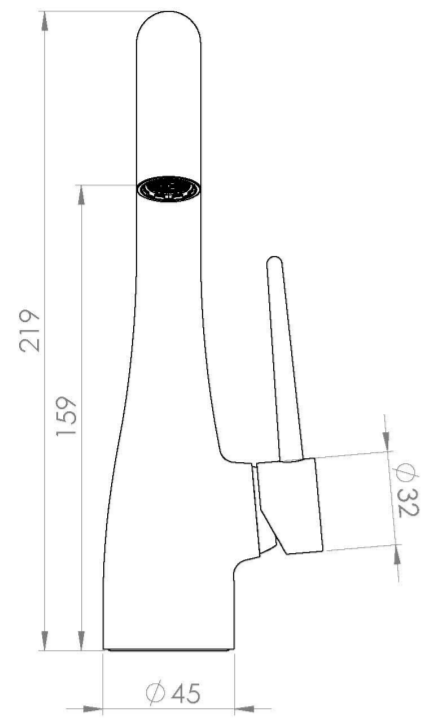

EDEN BASIN MIXER - CHROME

Product Code: ED001

PRODUCT INFORMATION

Width:	45mm
Finish:	Chrome
Height:	218mm
Depth:	121mm
Material:	Brass
Product Type:	Deck Mounted Basin Mixer Tap, Single Lever Basin Mixer
Weight	1.12kg
Compatible Aerator(s)	Cache JR
Waste	Not included, purchase separately
Guarantee	5 years
Spout Projection (mm)	121mm
Material	Brass

DESCRIPTION

Beautifully curved and organic, the EDEN brassware is a truly unique brassware range.

The single lever basin mixer in chrome has a tall and elegant swan-like neck and this is closely replicated through the lever handle to create an all-encompassing sleek and sophisticated look. It also has a swivel spout so that you can change the direction of where the water hits the basin.

Waste to be purchased separately.

- 0.2 Bar - Flowrate: 2.18 l/min
- 0.5 Bar - Flowrate: 3.69 l/min
- 1 Bar - Flowrate: 5.29 l/min
- 2 Bar - Flowrate: 7.58 l/min
- 3 Bar - Flowrate: 9.47 l/min
- 5 Bar - Flowrate: 12.42 l/min