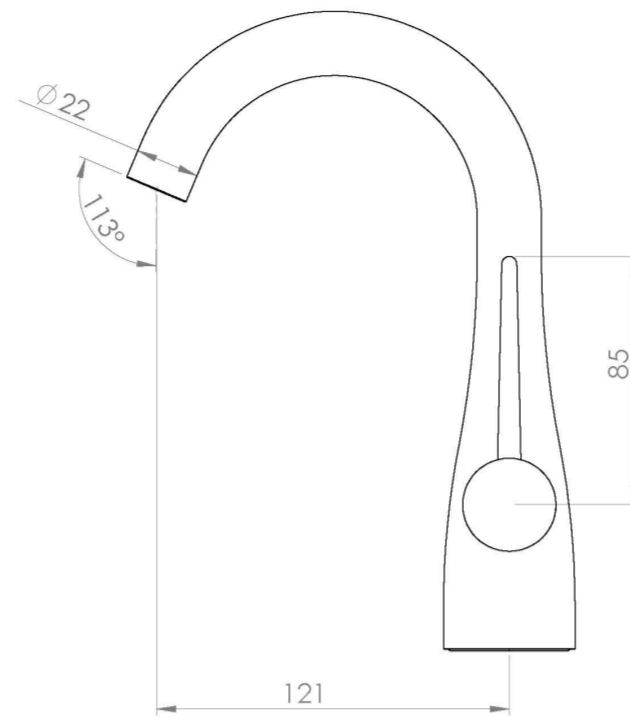

EDEN BASIN MIXER - CHROME

Product Code: ED001

PRODUCT INFORMATION

Width:	45mm
Finish:	Chrome
Height:	218mm
Depth:	121mm
Material:	Brass
Product Type:	Deck Mounted Basin Mixer Tap, Single Lever Basin Mixer
Weight	1.12kg
Compatible Aerator(s)	Cache JR
Waste	Not included, purchase separately
Guarantee	5 years
Spout Projection (mm)	121mm
Material	Brass

DESCRIPTION

Beautifully curved and organic, the EDEN brassware is a truly unique brassware range.

The single lever basin mixer in chrome has a tall and elegant swan-like neck and this is closely replicated through the lever handle to create an all-encompassing sleek and sophisticated look. It also has a swivel spout so that you can change the direction of where the water hits the basin.

Waste to be purchased separately.

- 0.2 Bar - Flowrate: 2.18 l/min
- 0.5 Bar - Flowrate: 3.69 l/min
- 1 Bar - Flowrate: 5.29 l/min
- 2 Bar - Flowrate: 7.58 l/min
- 3 Bar - Flowrate: 9.47 l/min
- 5 Bar - Flowrate: 12.42 l/min