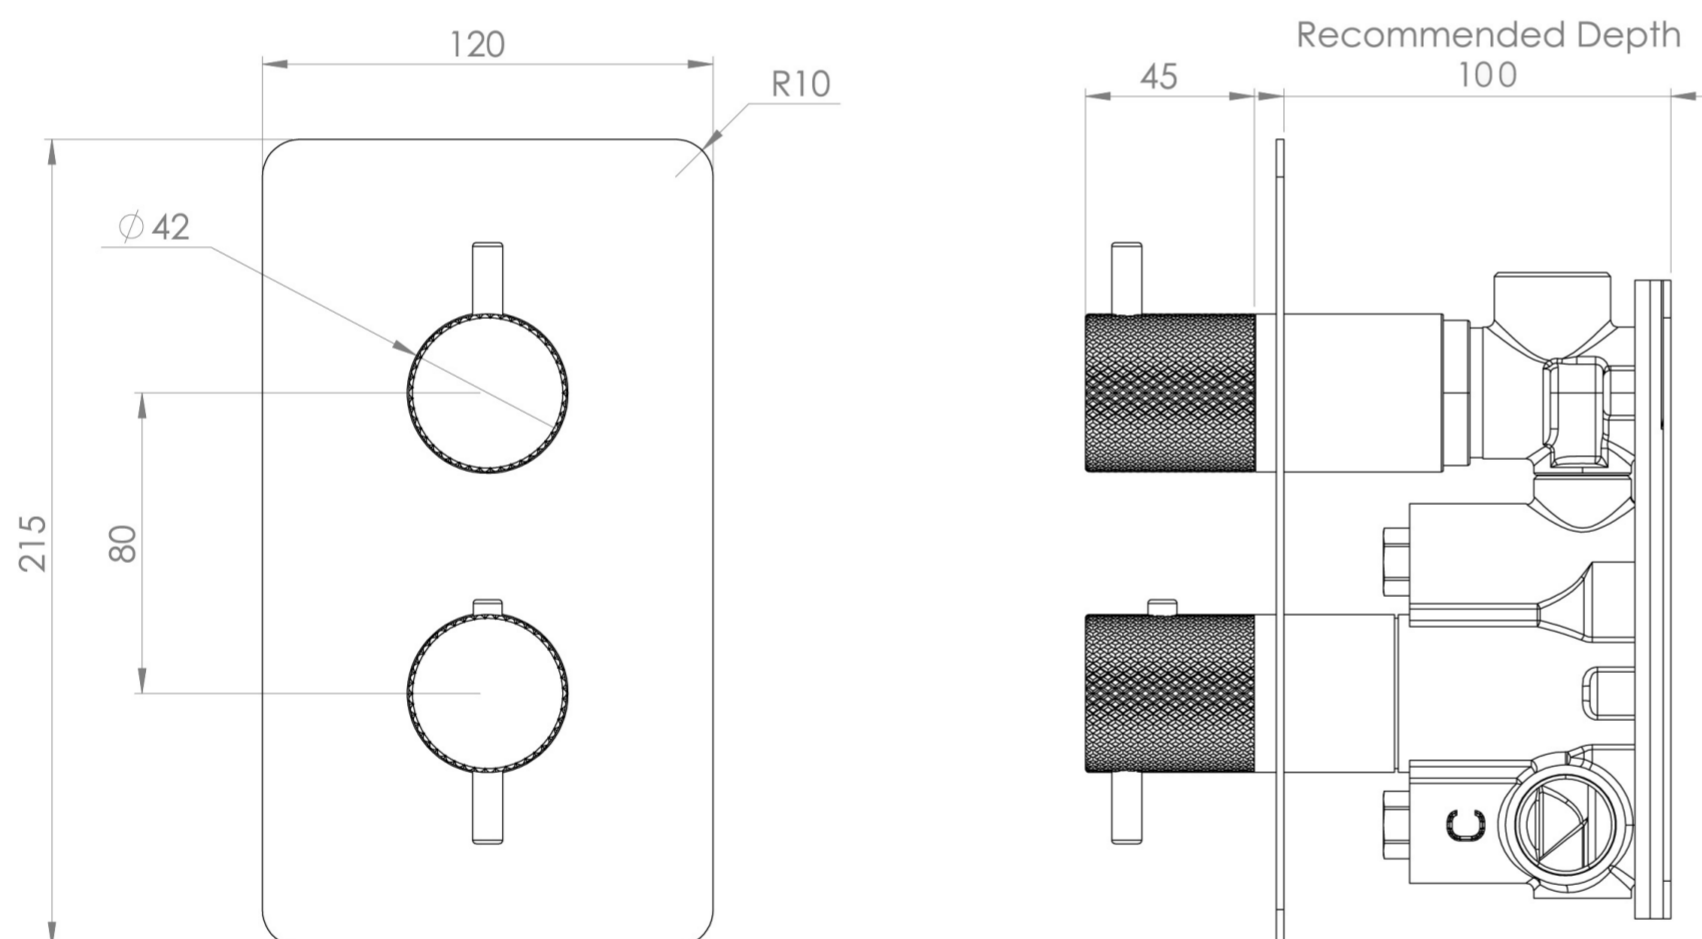

COS 2 WAY THERMOSTATIC SHOWER VALVE KIT - W/ KNURLED HANDLE - PORTRAIT - SATIN BLACK (PVD)

PRODUCT INFORMATION

Finish:	Satin Black (PVD)
Guarantee	5 years

Product Code: CO320.KSB

TECHNICAL DRAWING

Saneux reserves the right to alter the specifications and product range without prior notice. Dimensions are given as a guide only. Dimensions should not be used for surrounding furniture, fixtures and fittings until the product is on site.