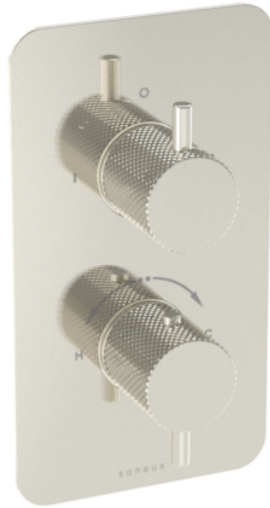

# COS 2 WAY THERMOSTATIC SHOWER VALVE KIT - W/ KNURLED HANDLE - PORTRAIT - BRUSHED NICKEL (PVD)

---

## PRODUCT INFORMATION

|                  |                      |
|------------------|----------------------|
| <b>Height:</b>   | 215mm                |
| <b>Width:</b>    | 120mm                |
| <b>Finish:</b>   | Brushed Nickel (PVD) |
| <b>Guarantee</b> | 5 years              |
| <b>Outlets</b>   | 2                    |

## DESCRIPTION

The COS collection was designed to create brassware that was both modern and classic to suit any style of bathroom.

This thermostatic valve has 2 outlets which allows it to control a shower head and handset, a handset and bath filler, or a shower head and bath filler. The top handle controls the on/off function of the two components, whilst the bottom handle controls the water temperature.

It offers three distinct handle options—Classic, Knurled, and Fluted—each available in five stunning finishes: Chrome, Brushed Brass, Brushed Bronze, Brushed Nickel, and Satin Black.

The colored finishes utilize a PVD coating, ensuring superior quality and long-lasting durability.