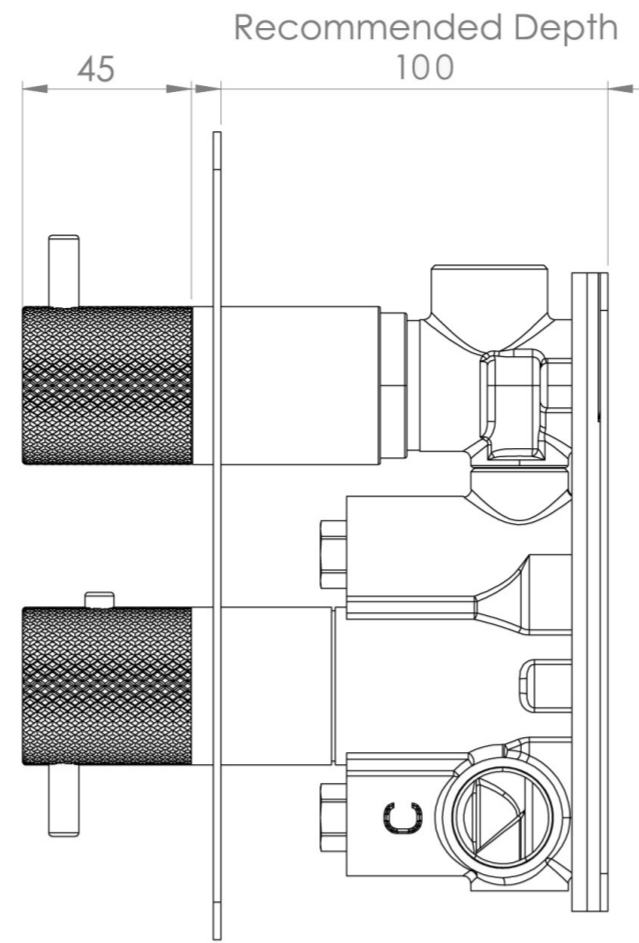

## PRODUCT INFORMATION

|                  |                      |
|------------------|----------------------|
| <b>Height:</b>   | 215mm                |
| <b>Width:</b>    | 120mm                |
| <b>Finish:</b>   | Brushed Nickel (PVD) |
| <b>Guarantee</b> | 5 years              |
| <b>Outlets</b>   | 2                    |

## DESCRIPTION

The COS collection was designed to create brassware that was both modern and classic to suit any style of bathroom.

This thermostatic valve has 2 outlets which allows it to control a shower head and handset, a handset and bath filler, or a shower head and bath filler. The top handle controls the on/off function of the two components, whilst the bottom handle controls the water temperature.

# TECHNICAL DRAWING

# FLOW RATE

- 0.5 Bar - Flowrate: 7.8 l/min
- 1 Bar - Flowrate: 16 l/min
- 2 Bar - Flowrate: 22.5 l/min
- 3 Bar - Flowrate: 28.5 l/min
- 5 Bar - Flowrate: 24.2 l/min

Saneux reserves the right to alter the specifications and product range without prior notice. Dimensions are given as a guide only. Dimensions should not be used for surrounding furniture, fixtures and fittings until the product is on site.