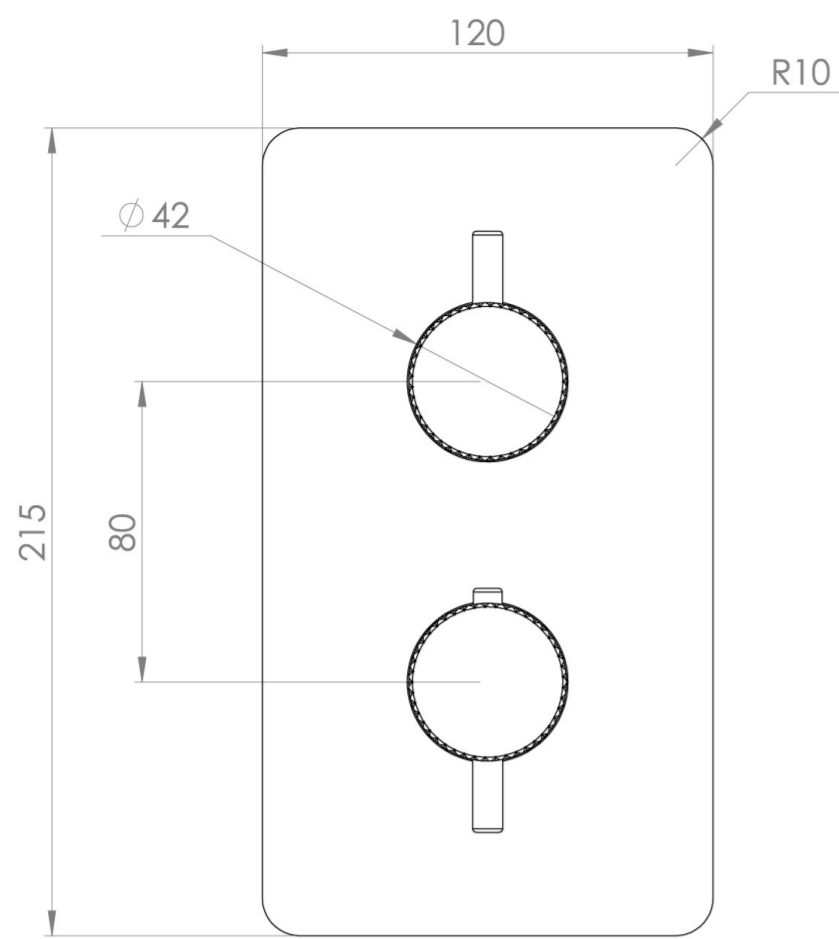

## PRODUCT INFORMATION

|                  |                      |
|------------------|----------------------|
| <b>Height:</b>   | 215mm                |
| <b>Width:</b>    | 120mm                |
| <b>Finish:</b>   | Brushed Nickel (PVD) |
| <b>Guarantee</b> | 5 years              |
| <b>Outlets</b>   | 2                    |

## DESCRIPTION

The COS collection was designed to create brassware that was both modern and classic to suit any style of bathroom.

This thermostatic valve has 2 outlets which allows it to control a shower head and handset, a handset and bath filler, or a shower head and bath filler. The top handle controls the on/off function of the two components, whilst the bottom handle controls the water temperature.

# FLOW RATE

- 0.5 Bar - Flowrate: 7.8 l/min
- 1 Bar - Flowrate: 16 l/min
- 2 Bar - Flowrate: 22.5 l/min
- 3 Bar - Flowrate: 28.5 l/min
- 5 Bar - Flowrate: 24.2 l/min

Saneux reserves the right to alter the specifications and product range without prior notice. Dimensions are given as a guide only. Dimensions should not be used for surrounding furniture, fixtures and fittings until the product is on site.