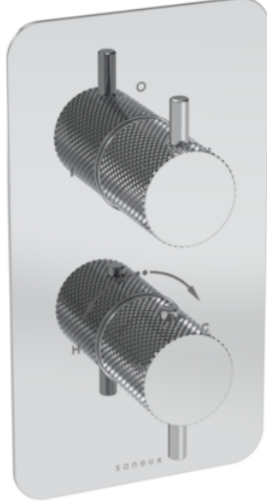

# COS 2 WAY THERMOSTATIC SHOWER VALVE KIT - W/ KNURLED HANDLE - PORTRAIT - CHROME

## PRODUCT INFORMATION

<b>Height:</b>	215mm
<b>Width:</b>	120mm
<b>Finish:</b>	Chrome
<b>Guarantee</b>	5 years
<b>Outlets</b>	2

**Product Code:** CO320.K

## DESCRIPTION

The COS collection was designed to create brassware that was both modern and classic to suit any style of bathroom.

This thermostatic valve has 2 outlets which allows it to control a shower head and handset, a handset and bath filler, or a shower head and bath filler. The top handle controls the on/off function of the two components, whilst the bottom handle controls the water temperature.

<https://saneux.com/products/cos-2-way-thermostatic-shower-valve-kit-w-knurled-handle-portrait-chrome>