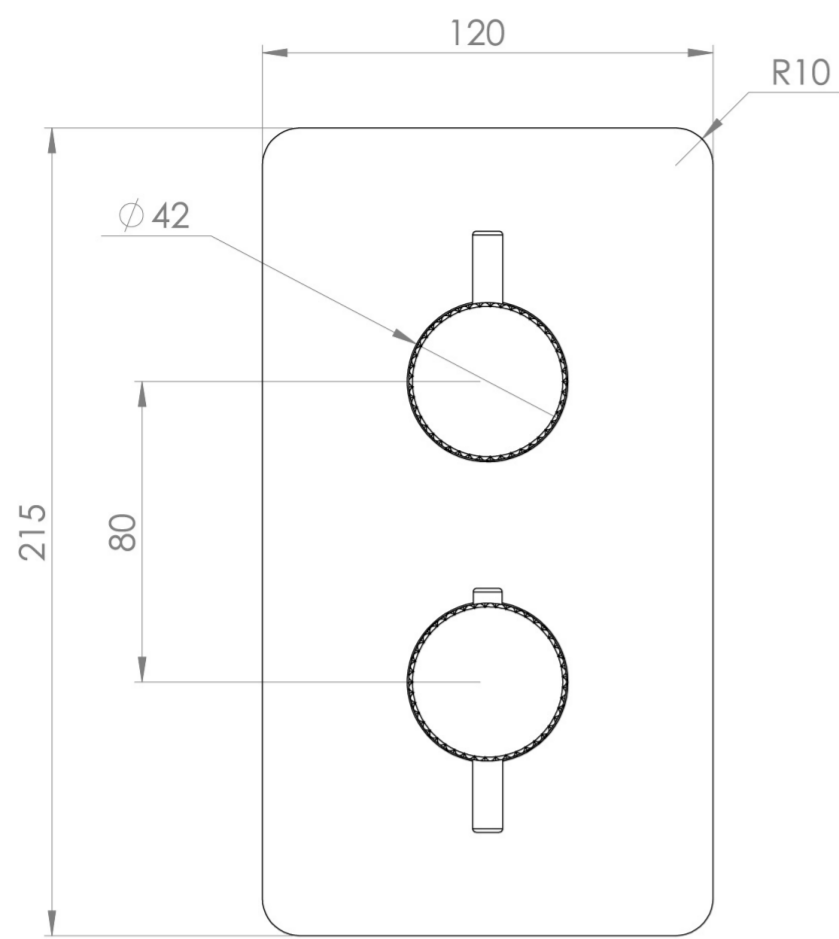

## PRODUCT INFORMATION

<b>Height:</b>	215mm
<b>Width:</b>	120mm
<b>Finish:</b>	Chrome
<b>Guarantee</b>	5 years
<b>Outlets</b>	2

**Product Code:** CO320.K

## DESCRIPTION

The COS collection was designed to create brassware that was both modern and classic to suit any style of bathroom.

This thermostatic valve has 2 outlets which allows it to control a shower head and handset, a handset and bath filler, or a shower head and bath filler. The top handle controls the on/off function of the two components, whilst the bottom handle controls the water temperature.

# FLOW RATE

- 0.5 Bar - Flowrate: 7.8 l/min
- 1 Bar - Flowrate: 16 l/min
- 2 Bar - Flowrate: 22.5 l/min
- 3 Bar - Flowrate: 28.5 l/min
- 5 Bar - Flowrate: 24.2 l/min

Saneux reserves the right to alter the specifications and product range without prior notice. Dimensions are given as a guide only. Dimensions should not be used for surrounding furniture, fixtures and fittings until the product is on site.