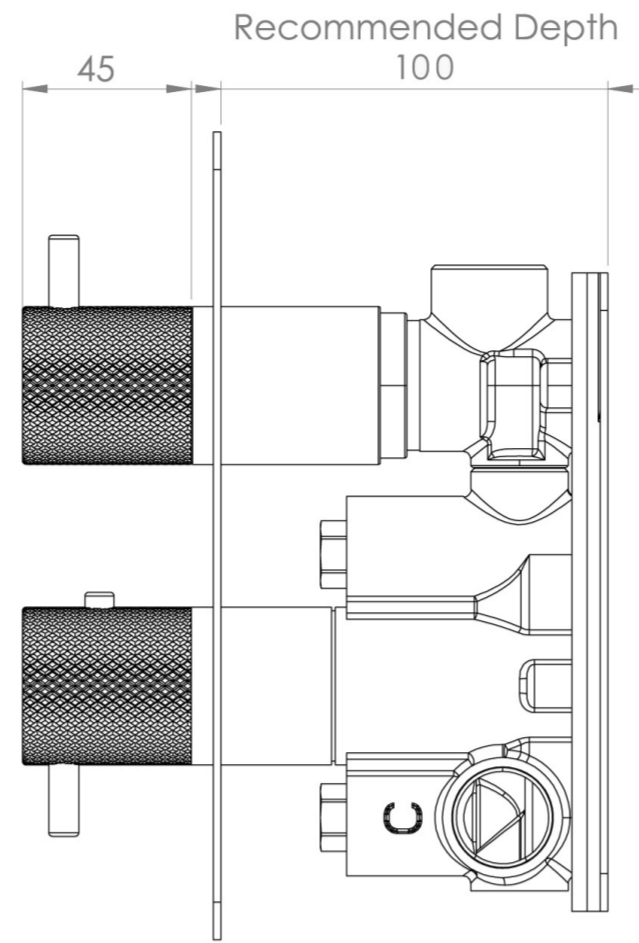

# COS 2 WAY THERMOSTATIC SHOWER VALVE KIT - W/ KNURLED HANDLE - PORTRAIT - CHROME

## PRODUCT INFORMATION

<b>Height:</b>	215mm
<b>Width:</b>	120mm
<b>Finish:</b>	Chrome
<b>Guarantee</b>	5 years
<b>Outlets</b>	2

**Product Code:** CO320.K

## DESCRIPTION

The COS collection was designed to create brassware that was both modern and classic to suit any style of bathroom.

This thermostatic valve has 2 outlets which allows it to control a shower head and handset, a handset and bath filler, or a shower head and bath filler. The top handle controls the on/off function of the two components, whilst the bottom handle controls the water temperature.

# FLOW RATE

- 0.5 Bar - Flowrate: 7.8 l/min
- 1 Bar - Flowrate: 16 l/min
- 2 Bar - Flowrate: 22.5 l/min
- 3 Bar - Flowrate: 28.5 l/min
- 5 Bar - Flowrate: 24.2 l/min

Saneux reserves the right to alter the specifications and product range without prior notice. Dimensions are given as a guide only. Dimensions should not be used for surrounding furniture, fixtures and fittings until the product is on site.