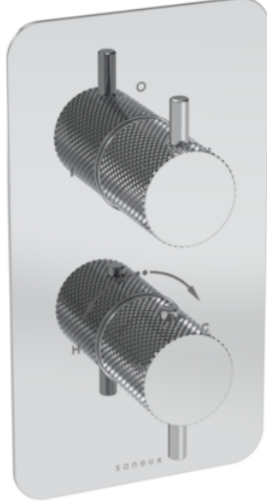

COS 2 WAY THERMOSTATIC SHOWER VALVE KIT - W/ KNURLED HANDLE - PORTRAIT - CHROME

PRODUCT INFORMATION

Finish:	Chrome
Guarantee	5 years

Product Code: CO320.K

TECHNICAL DRAWING

Saneux reserves the right to alter the specifications and product range without prior notice. Dimensions are given as a guide only. Dimensions should not be used for surrounding furniture, fixtures and fittings until the product is on site.