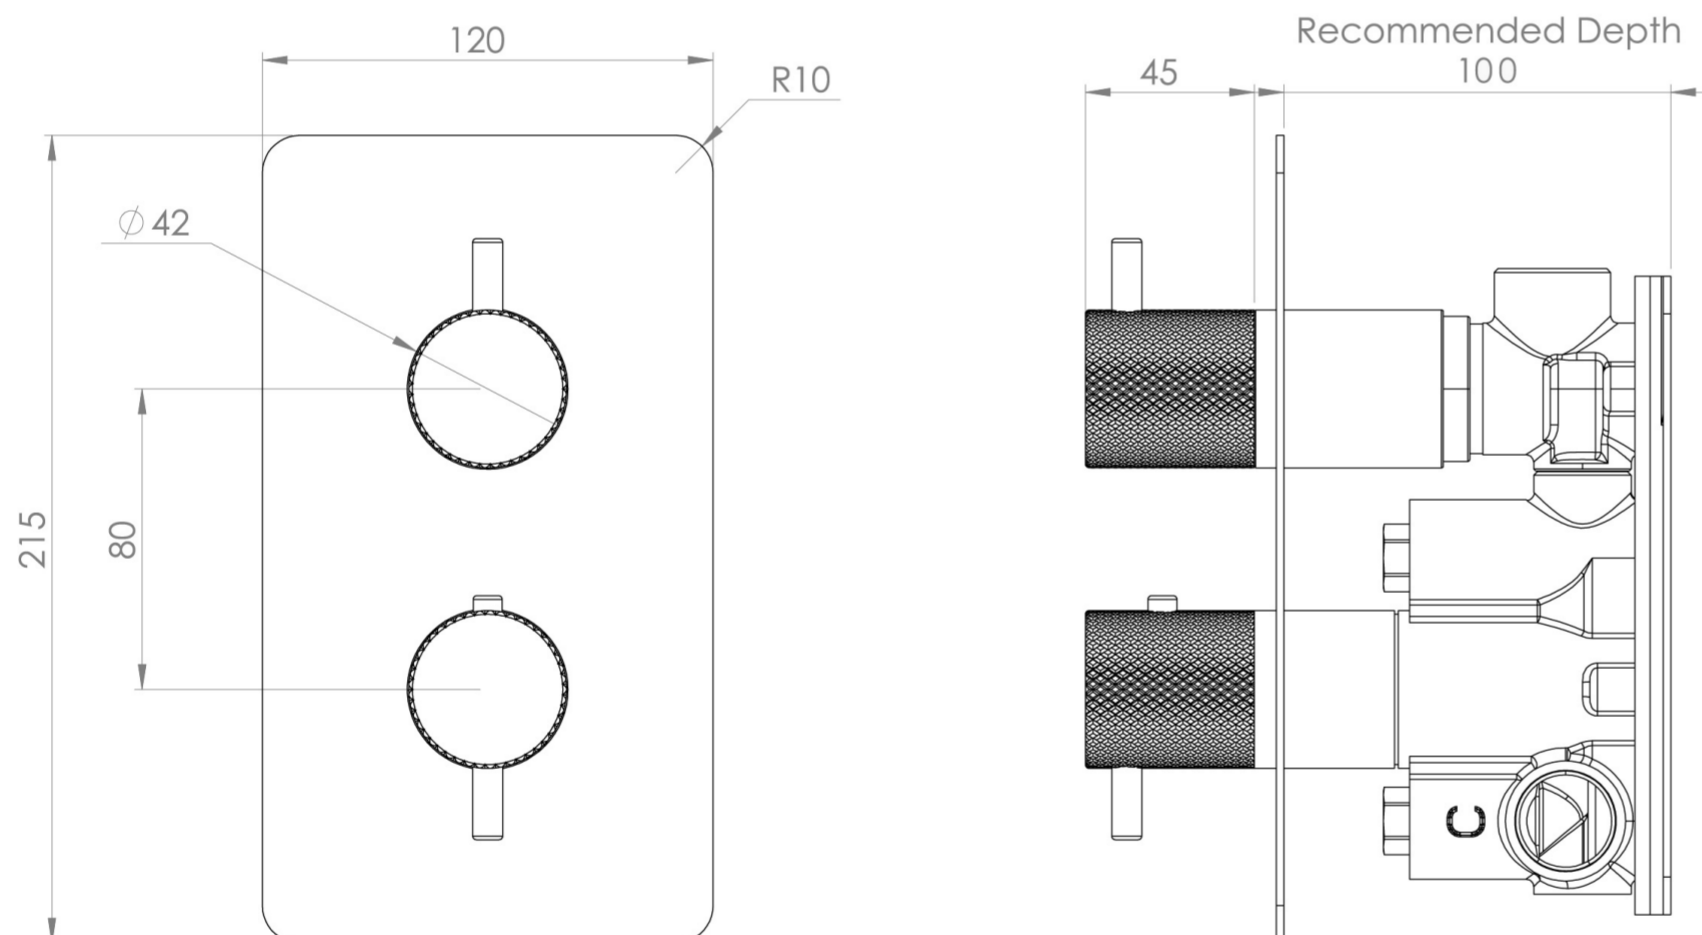

COS 2 WAY THERMOSTATIC SHOWER VALVE KIT - W/ KNURLED HANDLE - PORTRAIT - CHROME

PRODUCT INFORMATION

Finish:	Chrome
Guarantee	5 years

Product Code: CO320.K

TECHNICAL DRAWING

Saneux reserves the right to alter the specifications and product range without prior notice. Dimensions are given as a guide only. Dimensions should not be used for surrounding furniture, fixtures and fittings until the product is on site.