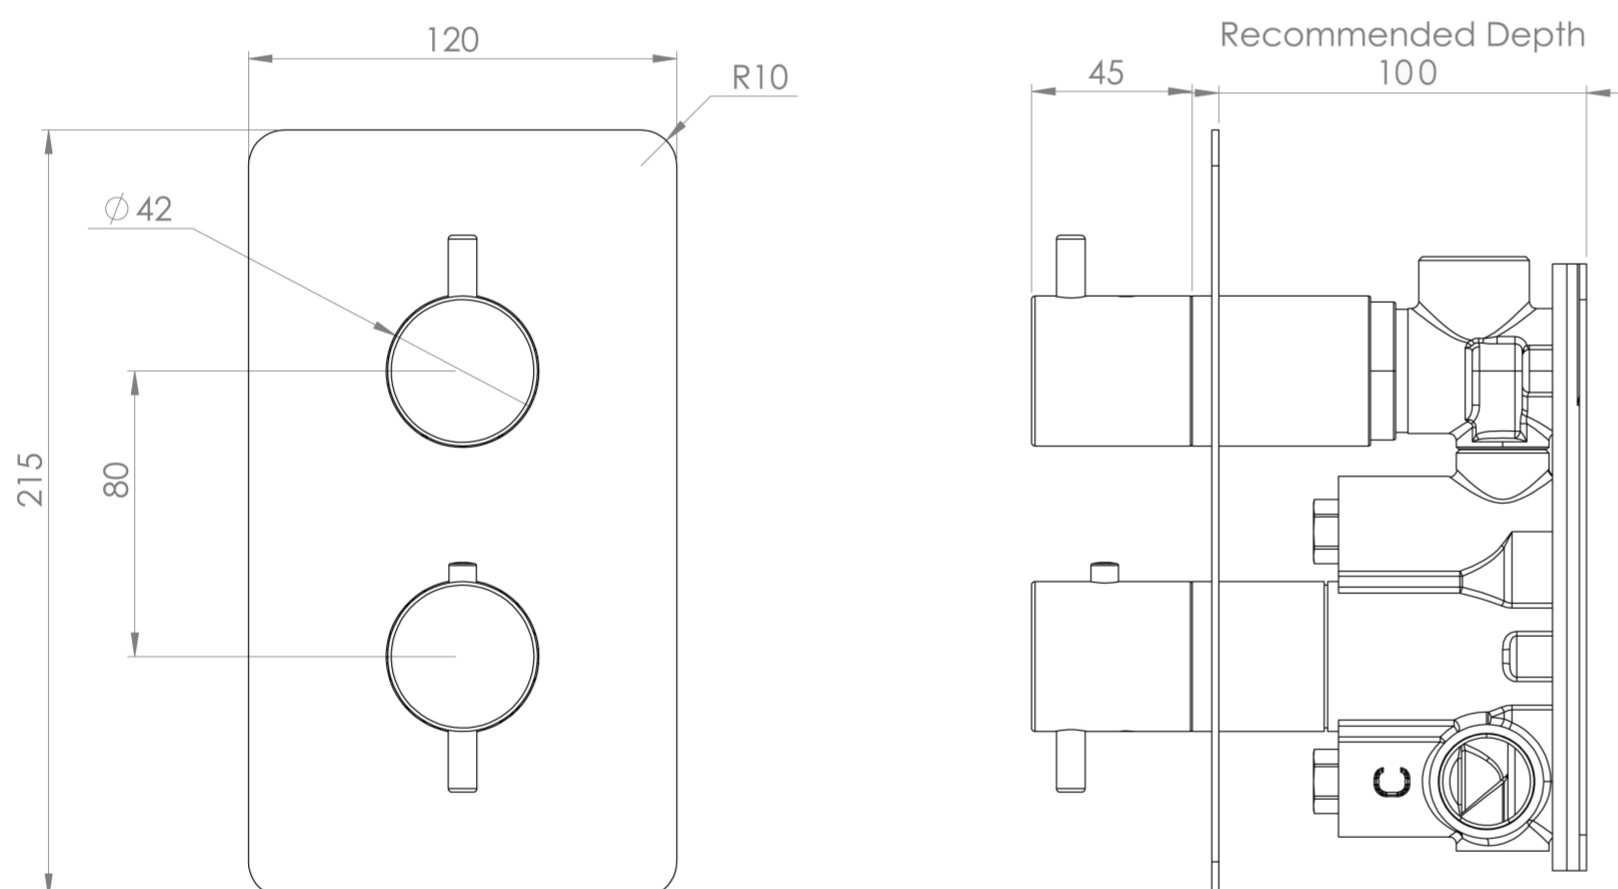

COS 2 WAY THERMOSTATIC SHOWER VALVE KIT - W/ CLASSIC HANDLE - PORTRAIT - CHROME

PRODUCT INFORMATION

Finish:	Chrome
Guarantee	5 years

Product Code: CO320

TECHNICAL DRAWING

Saneux reserves the right to alter the specifications and product range without prior notice. Dimensions are given as a guide only. Dimensions should not be used for surrounding furniture, fixtures and fittings until the product is on site.