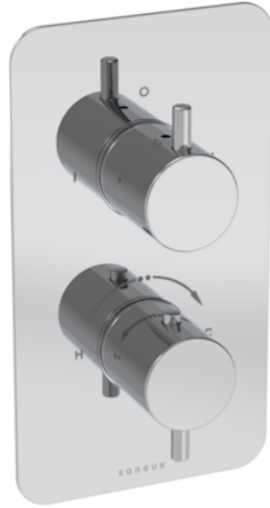

COS 2 WAY THERMOSTATIC SHOWER VALVE KIT - W/ CLASSIC HANDLE - PORTRAIT - CHROME

PRODUCT INFORMATION

Finish:	Chrome
Guarantee	5 years

Product Code: CO320

TECHNICAL DRAWING

Saneux reserves the right to alter the specifications and product range without prior notice. Dimensions are given as a guide only. Dimensions should not be used for surrounding furniture, fixtures and fittings until the product is on site.