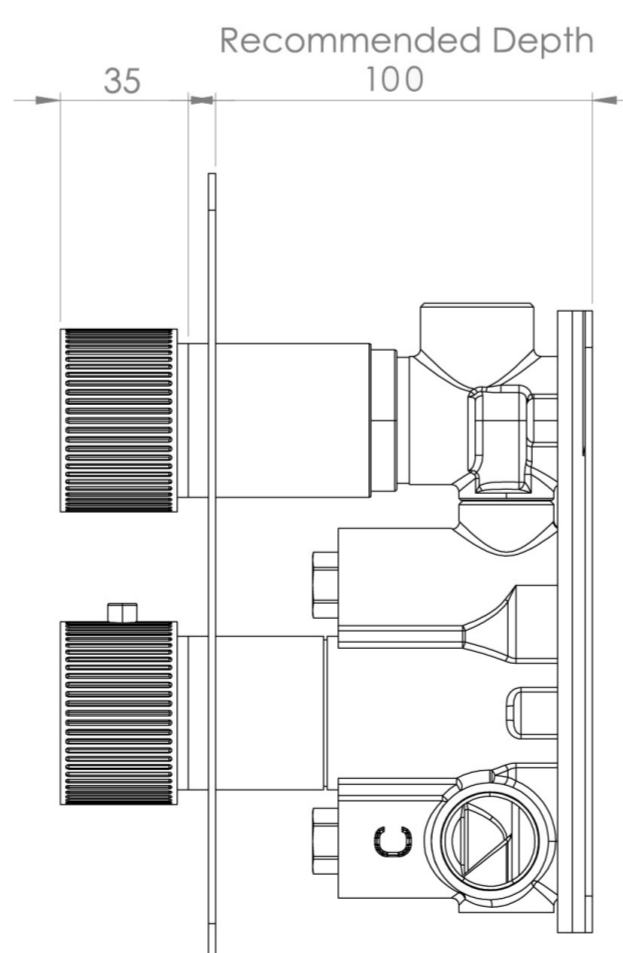

COS 1 WAY THERMOSTATIC SHOWER VALVE KIT - W/ FLUTED HANDLE - BRUSHED BRASS (PVD)

PRODUCT INFORMATION

Height:	215mm
Width:	120mm
Finish:	Brushed Brass (PVD)
Guarantee	5 years
Outlets	Yes

Product Code: CO319.FBB

DESCRIPTION

This thermostatic valve has 1 outlet which allows it to control either a shower head, a shower handset, or a bath filler. The top handle turns the component on and off, and the bottom handle controls the water temperature.

It offers three distinct handle options—Classic, Knurled, and Fluted—each available in five stunning finishes: Chrome, Brushed Brass, Brushed Bronze, Brushed Nickel, and Satin Black.

The colored finishes utilize a PVD coating, ensuring superior quality and long-lasting durability.

*WRAS Approved valve

TECHNICAL DRAWING

FLOW RATE

- 0.5 Bar - Flowrate: 10.7 l/min
- 1 Bar - Flowrate: 21 l/min
- 2 Bar - Flowrate: 28.5 l/min
- 3 Bar - Flowrate: 35 l/min
- 5 Bar - Flowrate: 32.7 l/min