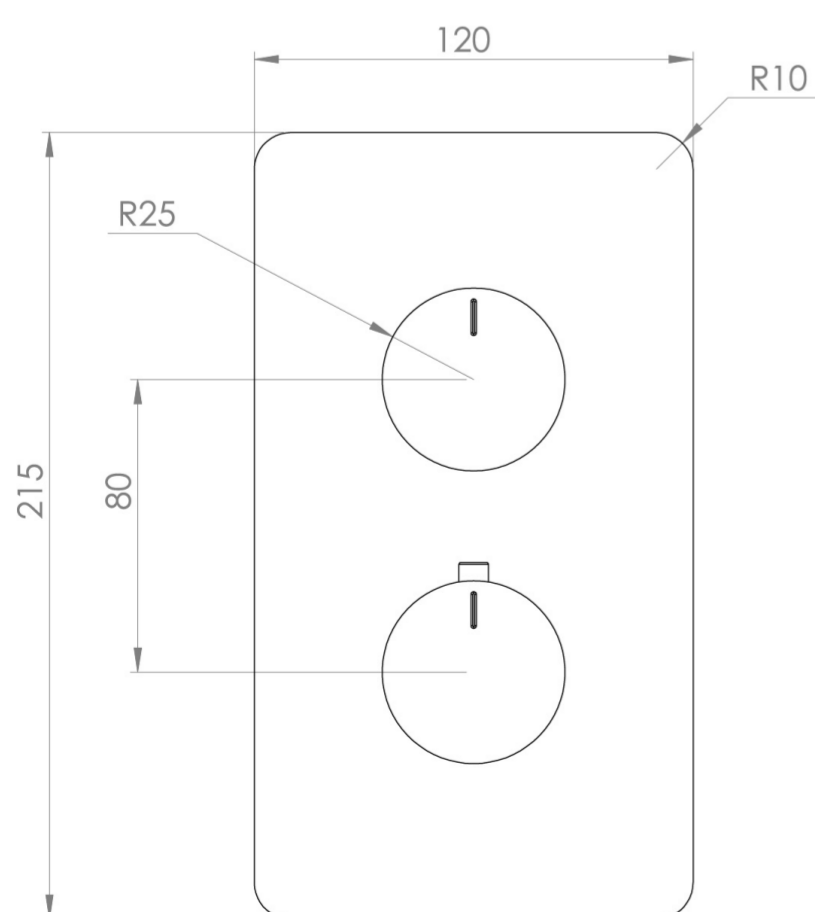

COS 1 WAY THERMOSTATIC SHOWER VALVE KIT - W/ FLUTED HANDLE - BRUSHED BRASS (PVD)

PRODUCT INFORMATION

Height:	215mm
Width:	120mm
Finish:	Brushed Brass (PVD)
Guarantee	5 years
Outlets	Yes

Product Code: CO319.FBB

DESCRIPTION

This thermostatic valve has 1 outlet which allows it to control either a shower head, a shower handset, or a bath filler. The top handle turns the component on and off, and the bottom handle controls the water temperature.

It offers three distinct handle options—Classic, Knurled, and Fluted—each available in five stunning finishes: Chrome, Brushed Brass, Brushed Bronze, Brushed Nickel, and Satin Black.

The colored finishes utilize a PVD coating, ensuring superior quality and long-lasting durability.

*WRAS Approved valve

TECHNICAL DRAWING

FLOW RATE

- 0.5 Bar - Flowrate: 10.7 l/min
- 1 Bar - Flowrate: 21 l/min
- 2 Bar - Flowrate: 28.5 l/min
- 3 Bar - Flowrate: 35 l/min
- 5 Bar - Flowrate: 32.7 l/min