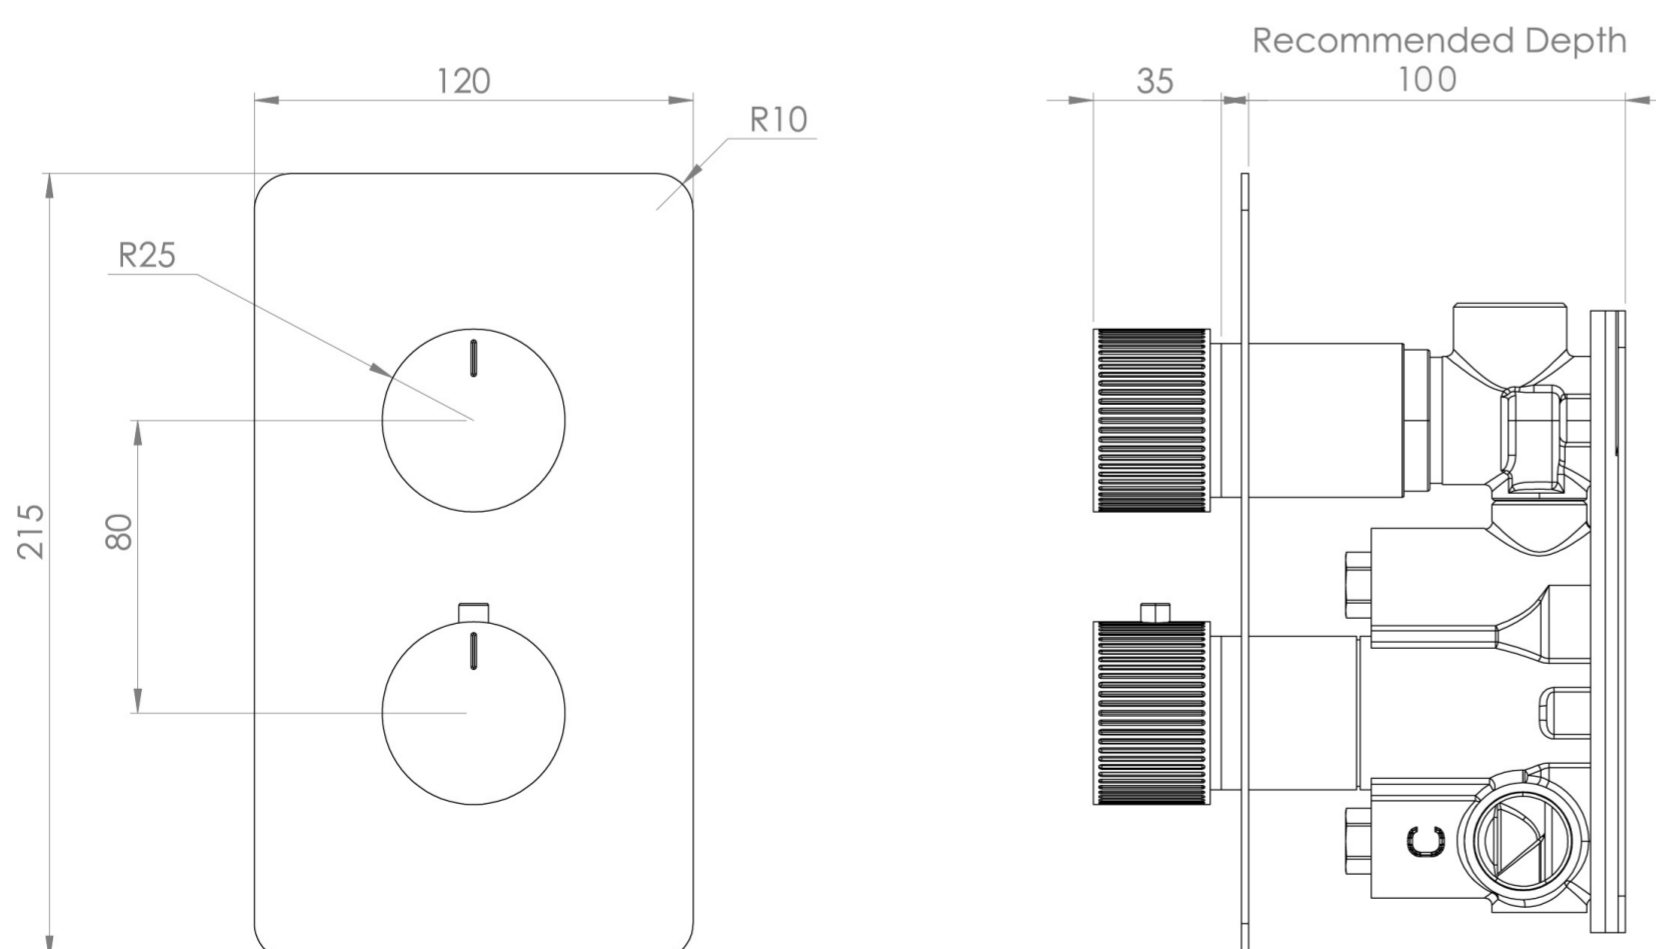

## PRODUCT INFORMATION

<b>Height:</b>	215mm
<b>Width:</b>	120mm
<b>Finish:</b>	Chrome
<b>Guarantee</b>	5 years
<b>Outlets</b>	Yes

**Product Code:** CO319.F

## DESCRIPTION

This thermostatic valve has 1 outlet which allows it to control either a shower head, a shower handset, or a bath filler. The top handle turns the component on and off, and the bottom handle controls the water temperature.

## FLOW RATE

- 0.5 Bar - Flowrate: 10.7 l/min
- 1 Bar - Flowrate: 21 l/min
- 2 Bar - Flowrate: 28.5 l/min
- 3 Bar - Flowrate: 35 l/min
- 5 Bar - Flowrate: 32.7 l/min

Saneux reserves the right to alter the specifications and product range without prior notice. Dimensions are given as a guide only. Dimensions should not be used for surrounding furniture, fixtures and fittings until the product is on site.