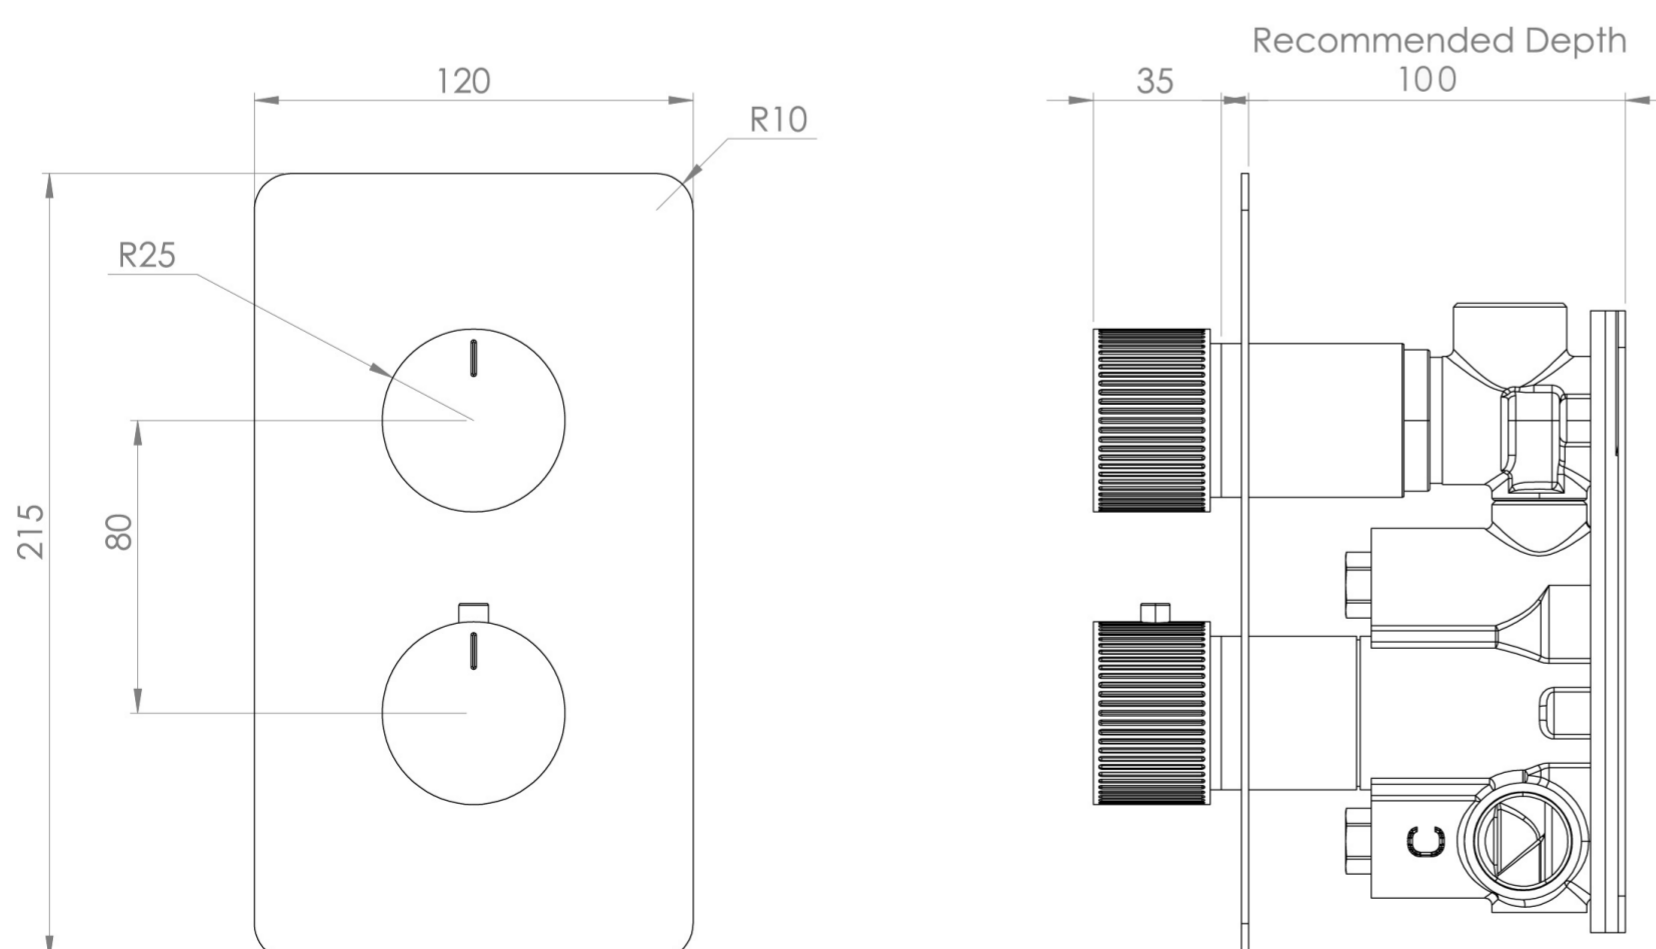

COS 1 WAY THERMOSTATIC SHOWER VALVE KIT - W/ FLUTED HANDLE - CHROME

PRODUCT INFORMATION

Height:	215mm
Width:	120mm
Finish:	Chrome
Guarantee	5 years
Outlets	Yes

Product Code: CO319.F

DESCRIPTION

This thermostatic valve has 1 outlet which allows it to control either a shower head, a shower handset, or a bath filler. The top handle turns the component on and off, and the bottom handle controls the water temperature.

*WRAS Approved valve

TECHNICAL DRAWING

FLOW RATE

- 0.5 Bar - Flowrate: 10.7 l/min
- 1 Bar - Flowrate: 21 l/min
- 2 Bar - Flowrate: 28.5 l/min
- 3 Bar - Flowrate: 35 l/min
- 5 Bar - Flowrate: 32.7 l/min

Saneux reserves the right to alter the specifications and product range without prior notice. Dimensions are given as a guide only. Dimensions should not be used for surrounding furniture, fixtures and fittings until the product is on site.