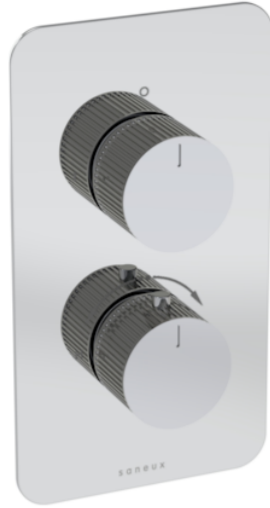

COS 1 WAY THERMOSTATIC SHOWER VALVE KIT - W/ FLUTED HANDLE - CHROME

PRODUCT INFORMATION

Height:	215mm
Width:	120mm
Finish:	Chrome
Guarantee	5 years
Outlets	Yes

Product Code: CO319.F

DESCRIPTION

This thermostatic valve has 1 outlet which allows it to control either a shower head, a shower handset, or a bath filler. The top handle turns the component on and off, and the bottom handle controls the water temperature.

It offers three distinct handle options—Classic, Knurled, and Fluted—each available in five stunning finishes: Chrome, Brushed Brass, Brushed Bronze, Brushed Nickel, and Satin Black.

The colored finishes utilize a PVD coating, ensuring superior quality and long-lasting durability.

*WRAS Approved valve

TECHNICAL DRAWING

FLOW RATE

- 0.5 Bar - Flowrate: 10.7 l/min
- 1 Bar - Flowrate: 21 l/min
- 2 Bar - Flowrate: 28.5 l/min
- 3 Bar - Flowrate: 35 l/min
- 5 Bar - Flowrate: 32.7 l/min

Saneux reserves the right to alter the specifications and product range without prior notice. Dimensions are given as a guide only. Dimensions should not be used for surrounding furniture, fixtures and fittings until the product is on site.

<https://saneux.com/products/cos-1-way-thermostatic-shower-valve-kit-w-fluted-handle-chrome>