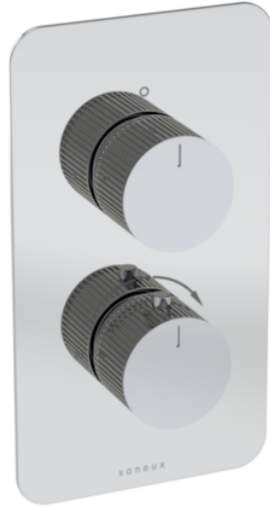

# COS 1 WAY THERMOSTATIC SHOWER VALVE KIT - W/ FLUTED HANDLE - CHROME

## PRODUCT INFORMATION

<b>Height:</b>	215mm
<b>Width:</b>	120mm
<b>Finish:</b>	Chrome
<b>Guarantee</b>	5 years
<b>Outlets</b>	Yes

**Product Code:** CO319.F

## DESCRIPTION

This thermostatic valve has 1 outlet which allows it to control either a shower head, a shower handset, or a bath filler. The top handle turns the component on and off, and the bottom handle controls the water temperature.

It offers three distinct handle options—Classic, Knurled, and Fluted—each available in five stunning finishes: Chrome, Brushed Brass, Brushed Bronze, Brushed Nickel, and Satin Black.

The colored finishes utilize a PVD coating, ensuring superior quality and long-lasting durability.