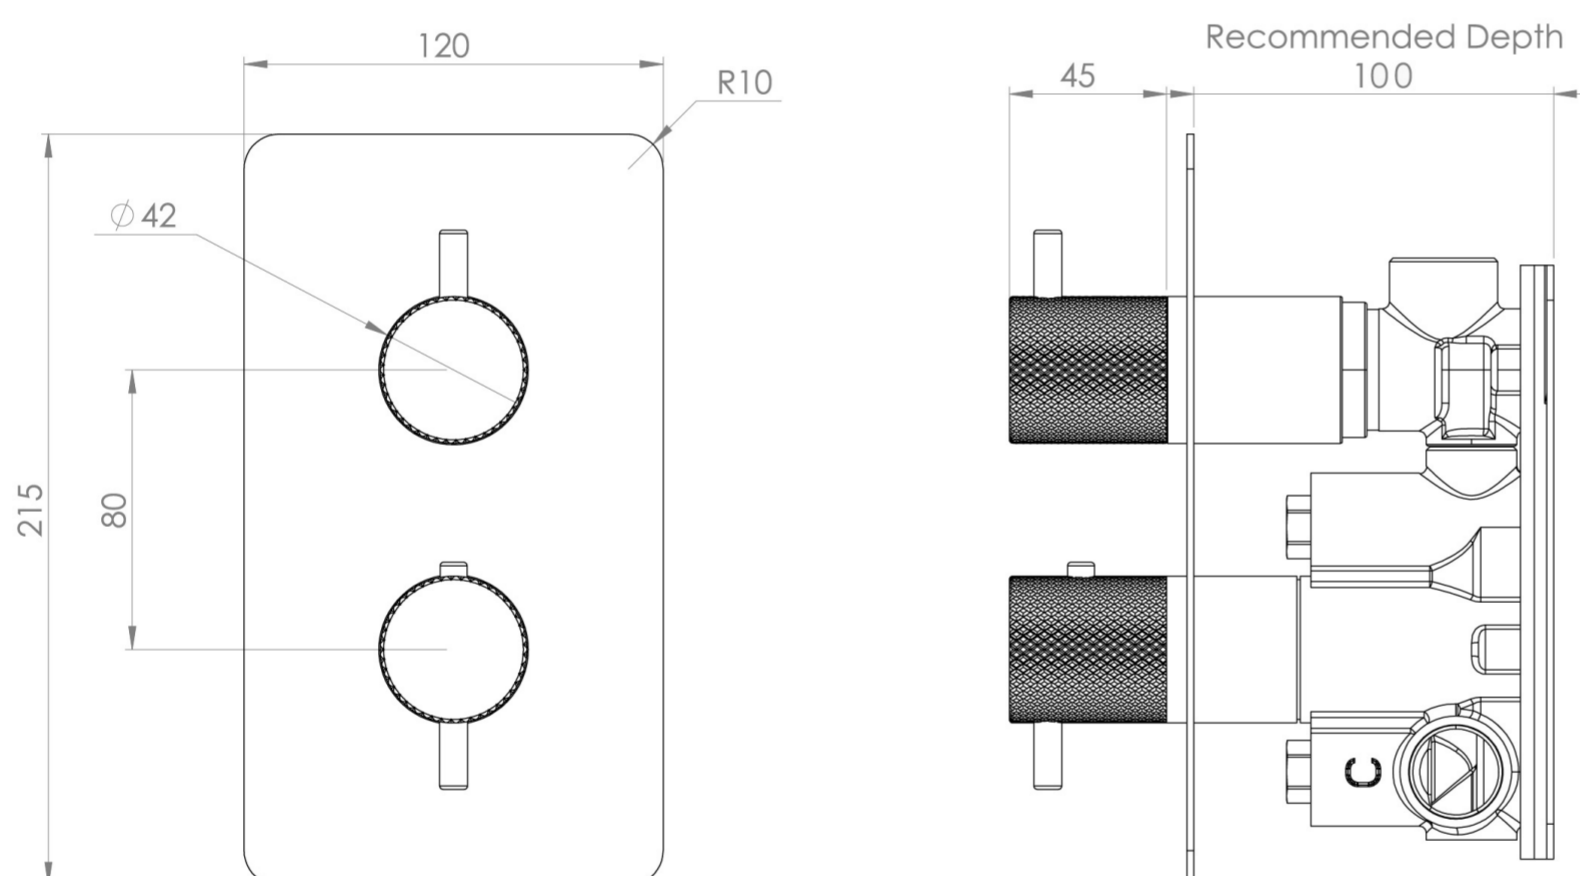

COS 1 WAY THERMOSTATIC SHOWER VALVE KIT - W/ KNURLED HANDLE - SATIN BLACK (PVD)

PRODUCT INFORMATION

Finish:	Satin Black (PVD)
Guarantee	5 years

Product Code: CO319.KSB

TECHNICAL DRAWING

Saneux reserves the right to alter the specifications and product range without prior notice. Dimensions are given as a guide only. Dimensions should not be used for surrounding furniture, fixtures and fittings until the product is on site.

<https://saneux.com/products/cos-1-way-thermostatic-shower-valve-kit-w-knurled-handle-satin-black-pvd>