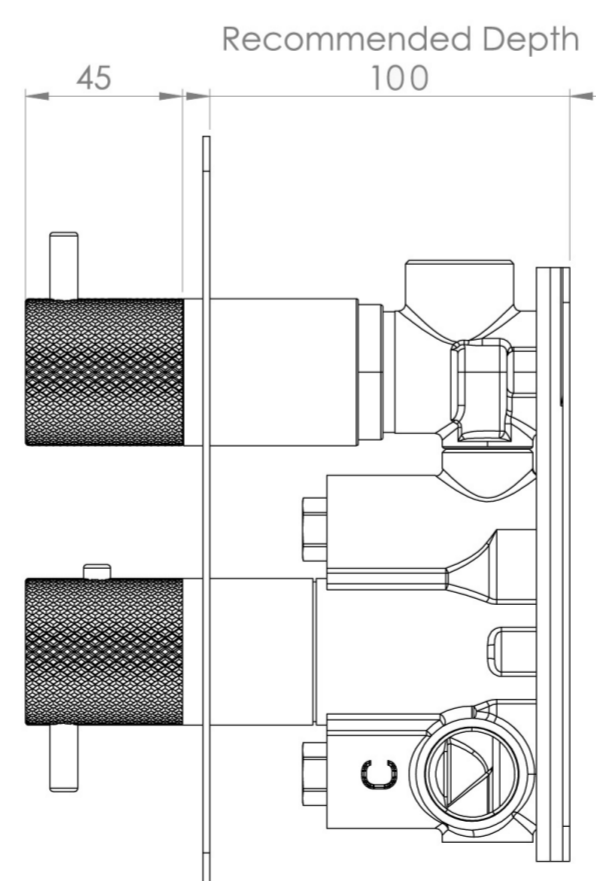

# COS 1 WAY THERMOSTATIC SHOWER VALVE KIT - W/ KNURLED HANDLE - BRUSHED BRASS (PVD)

## PRODUCT INFORMATION

<b>Height:</b>	215mm
<b>Width:</b>	120mm
<b>Finish:</b>	Brushed Brass (PVD)
<b>Guarantee</b>	5 years
<b>Outlets</b>	Yes

**Product Code:** CO319.KBB

## DESCRIPTION

This thermostatic valve has 1 outlet which allows it to control either a shower head, a shower handset, or a bath filler. The top handle turns the component on and off, and the bottom handle controls the water temperature.

## FLOW RATE

- 0.5 Bar - Flowrate: 10.7 l/min
- 1 Bar - Flowrate: 21 l/min
- 2 Bar - Flowrate: 28.5 l/min
- 3 Bar - Flowrate: 35 l/min
- 5 Bar - Flowrate: 32.7 l/min

Saneux reserves the right to alter the specifications and product range without prior notice. Dimensions are given as a guide only. Dimensions should not be used for surrounding furniture, fixtures and fittings until the product is on site.