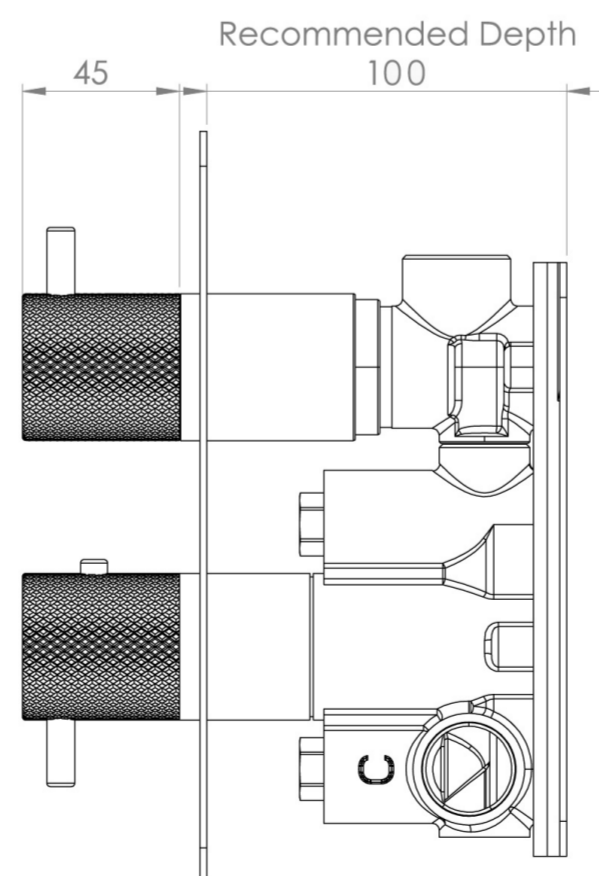

# COS 1 WAY THERMOSTATIC SHOWER VALVE KIT - W/ KNURLED HANDLE - BRUSHED BRASS (PVD)

## PRODUCT INFORMATION

<b>Height:</b>	215mm
<b>Width:</b>	120mm
<b>Finish:</b>	Brushed Brass (PVD)
<b>Guarantee</b>	5 years
<b>Outlets</b>	Yes

**Product Code:** CO319.KBB

## DESCRIPTION

This thermostatic valve has 1 outlet which allows it to control either a shower head, a shower handset, or a bath filler. The top handle turns the component on and off, and the bottom handle controls the water temperature.

## FLOW RATE

- 0.5 Bar - Flowrate: 10.7 l/min
- 1 Bar - Flowrate: 21 l/min
- 2 Bar - Flowrate: 28.5 l/min
- 3 Bar - Flowrate: 35 l/min
- 5 Bar - Flowrate: 32.7 l/min

Saneux reserves the right to alter the specifications and product range without prior notice. Dimensions are given as a guide only. Dimensions should not be used for surrounding furniture, fixtures and fittings until the product is on site.