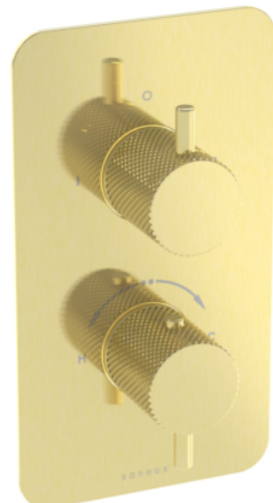

# COS 1 WAY THERMOSTATIC SHOWER VALVE KIT - W/ KNURLED HANDLE - BRUSHED BRASS (PVD)

## PRODUCT INFORMATION

<b>Height:</b>	215mm
<b>Width:</b>	120mm
<b>Finish:</b>	Brushed Brass (PVD)
<b>Guarantee</b>	5 years
<b>Outlets</b>	Yes

**Product Code:** CO319.KBB

## DESCRIPTION

This thermostatic valve has 1 outlet which allows it to control either a shower head, a shower handset, or a bath filler. The top handle turns the component on and off, and the bottom handle controls the water temperature.

It offers three distinct handle options—Classic, Knurled, and Fluted—each available in five stunning finishes: Chrome, Brushed Brass, Brushed Bronze, Brushed Nickel, and Satin Black.

The colored finishes utilize a PVD coating, ensuring superior quality and long-lasting durability.