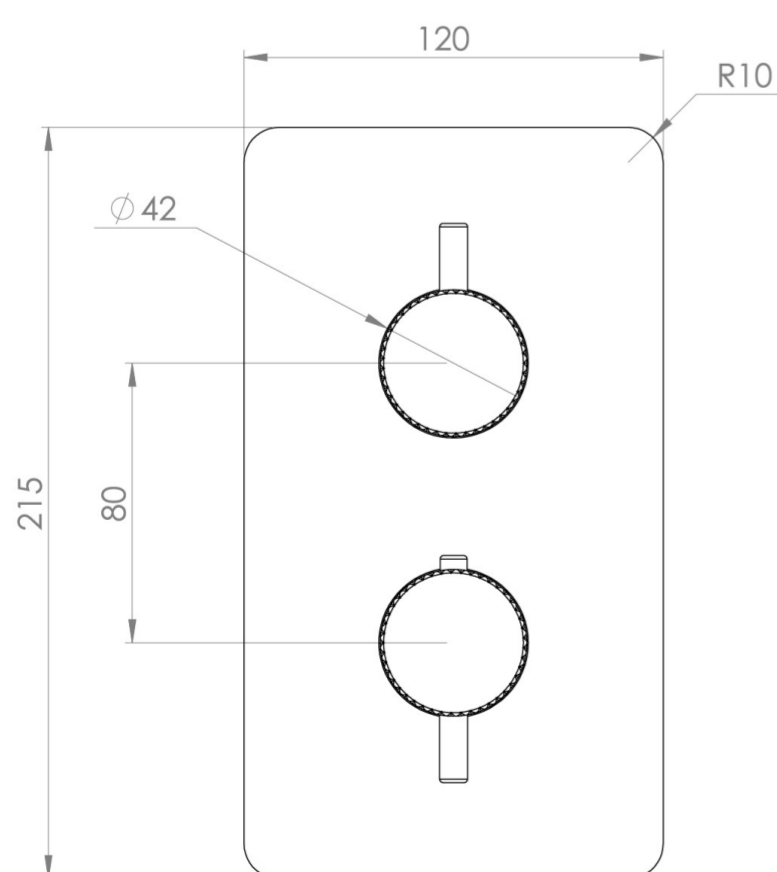

## PRODUCT INFORMATION

<b>Height:</b>	215mm
<b>Width:</b>	120mm
<b>Finish:</b>	Brushed Brass (PVD)
<b>Guarantee</b>	5 years
<b>Outlets</b>	Yes

**Product Code:** CO319.KBB

## DESCRIPTION

This thermostatic valve has 1 outlet which allows it to control either a shower head, a shower handset, or a bath filler. The top handle turns the component on and off, and the bottom handle controls the water temperature.

## FLOW RATE

- 0.5 Bar - Flowrate: 10.7 l/min
- 1 Bar - Flowrate: 21 l/min
- 2 Bar - Flowrate: 28.5 l/min
- 3 Bar - Flowrate: 35 l/min
- 5 Bar - Flowrate: 32.7 l/min

Saneux reserves the right to alter the specifications and product range without prior notice. Dimensions are given as a guide only. Dimensions should not be used for surrounding furniture, fixtures and fittings until the product is on site.