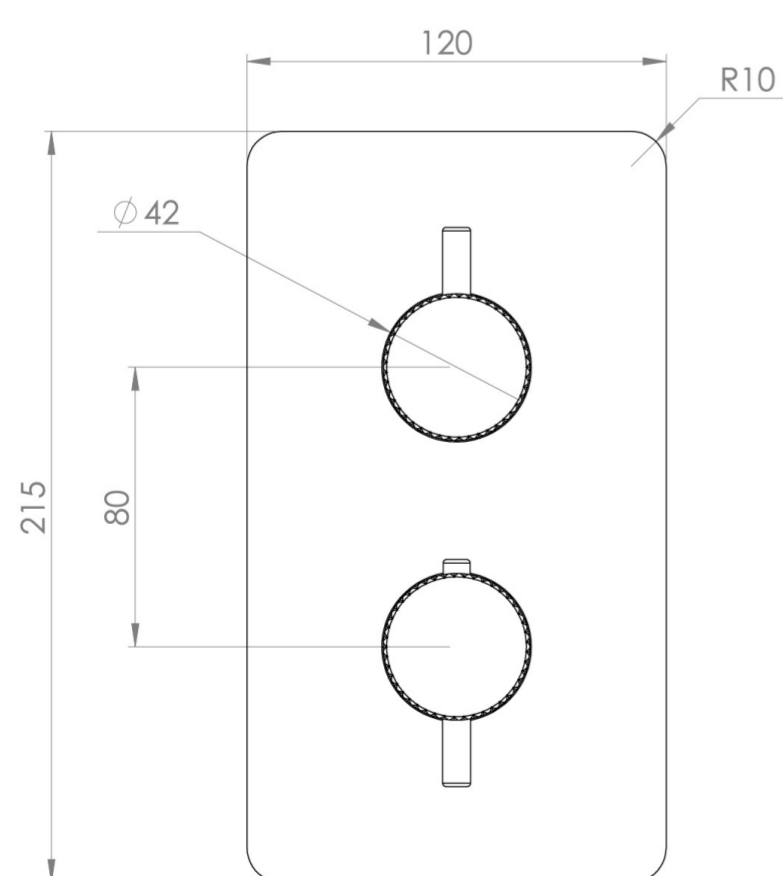

## PRODUCT INFORMATION

<b>Height:</b>	215mm
<b>Width:</b>	120mm
<b>Finish:</b>	Brushed Brass (PVD)
<b>Guarantee</b>	5 years
<b>Outlets</b>	Yes

**Product Code:** CO319.KBB

## DESCRIPTION

This thermostatic valve has 1 outlet which allows it to control either a shower head, a shower handset, or a bath filler. The top handle turns the component on and off, and the bottom handle controls the water temperature.

## FLOW RATE

- 0.5 Bar - Flowrate: 10.7 l/min
- 1 Bar - Flowrate: 21 l/min
- 2 Bar - Flowrate: 28.5 l/min
- 3 Bar - Flowrate: 35 l/min
- 5 Bar - Flowrate: 32.7 l/min

Saneux reserves the right to alter the specifications and product range without prior notice. Dimensions are given as a guide only. Dimensions should not be used for surrounding furniture, fixtures and fittings until the product is on site.