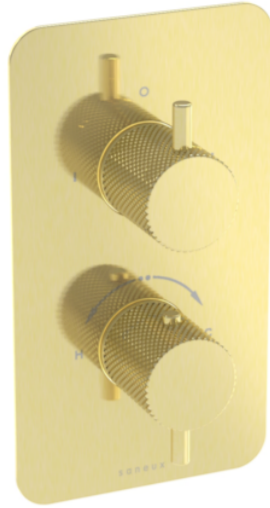

# COS 1 WAY THERMOSTATIC SHOWER VALVE KIT - W/ KNURLED HANDLE - BRUSHED BRASS (PVD)

## PRODUCT INFORMATION

<b>Height:</b>	215mm
<b>Width:</b>	120mm
<b>Finish:</b>	Brushed Brass (PVD)
<b>Guarantee</b>	5 years
<b>Outlets</b>	Yes

**Product Code:** CO319.KBB

## DESCRIPTION

This thermostatic valve has 1 outlet which allows it to control either a shower head, a shower handset, or a bath filler. The top handle turns the component on and off, and the bottom handle controls the water temperature.

It offers three distinct handle options—Classic, Knurled, and Fluted—each available in five stunning finishes: Chrome, Brushed Brass, Brushed Bronze, Brushed Nickel, and Satin Black.

The colored finishes utilize a PVD coating, ensuring superior quality and long-lasting durability.