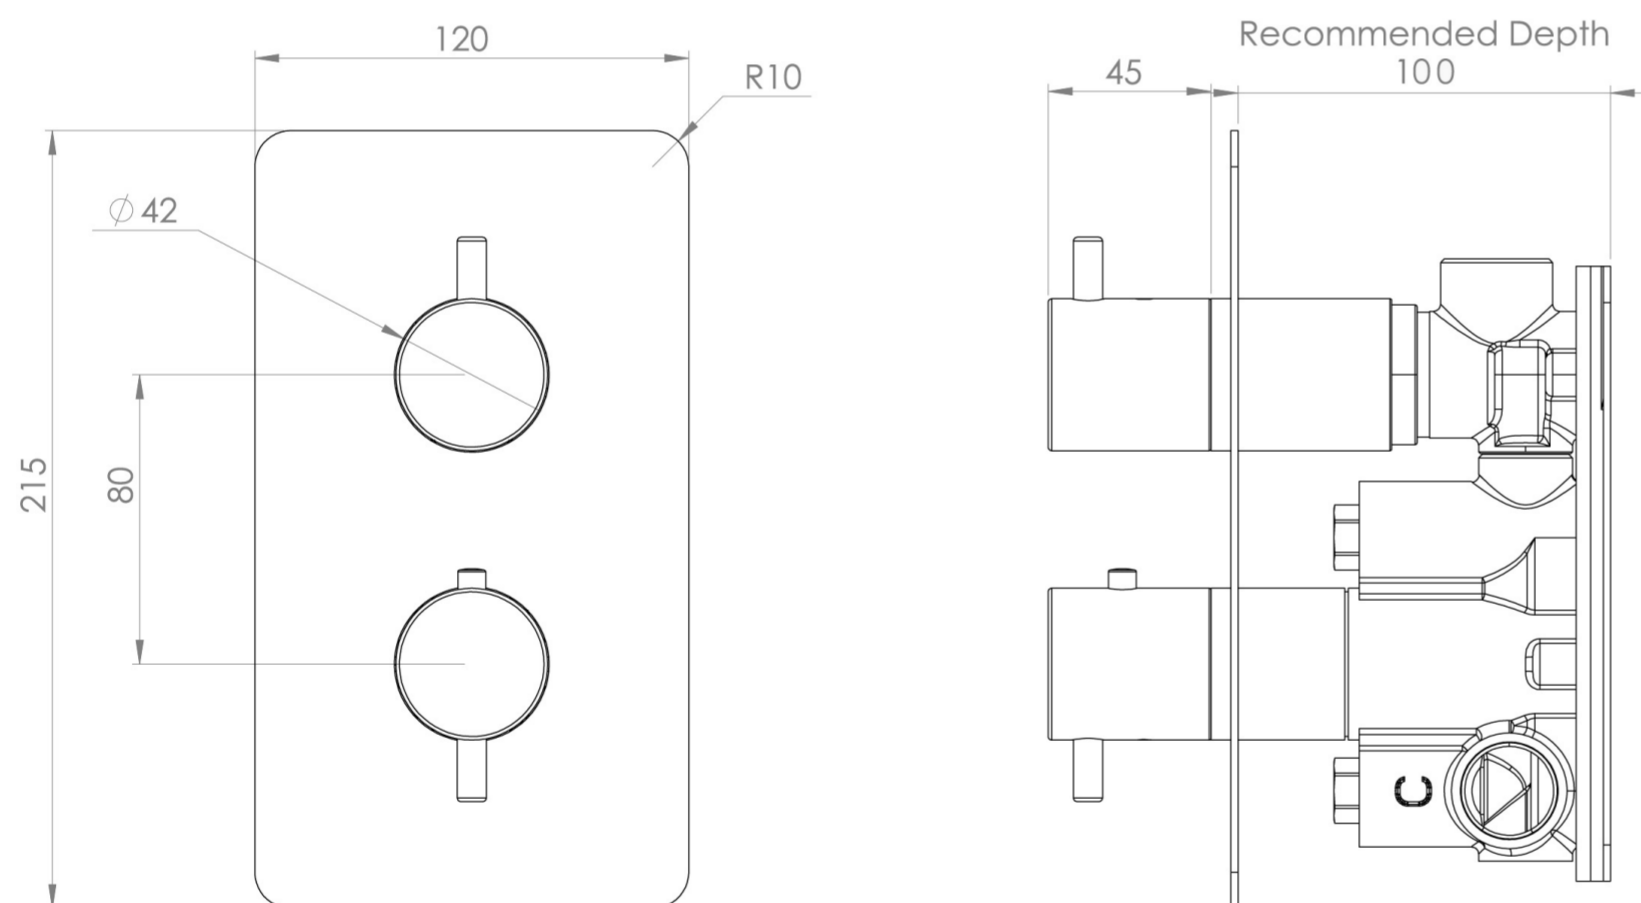

COS 1 WAY THERMOSTATIC SHOWER VALVE KIT - W/ CLASSIC HANDLE - SATIN BLACK (PVD)

PRODUCT INFORMATION

Finish:	Satin Black (PVD)
Guarantee	5 years

Product Code: CO319.SB

TECHNICAL DRAWING

Saneux reserves the right to alter the specifications and product range without prior notice. Dimensions are given as a guide only. Dimensions should not be used for surrounding furniture, fixtures and fittings until the product is on site.

<https://saneux.com/products/cos-1-way-thermostatic-shower-valve-kit-w-classic-handle-satin-black-pvd>