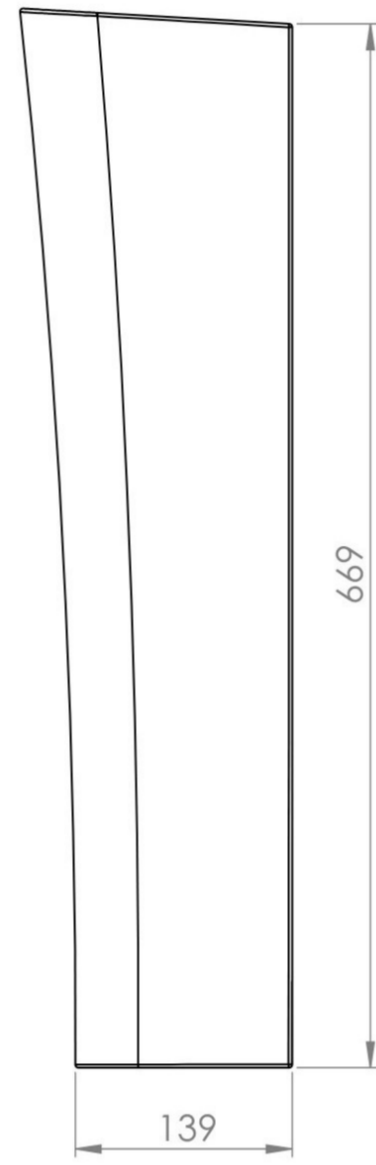

TECHNICAL DRAWING

Saneux reserves the right to alter the specifications and product range without prior notice. Dimensions are given as a guide only. Dimensions should not be used for surrounding furniture, fixtures and fittings until the product is on site.

<https://saneux.com/products/vita-69cm-pedestal>