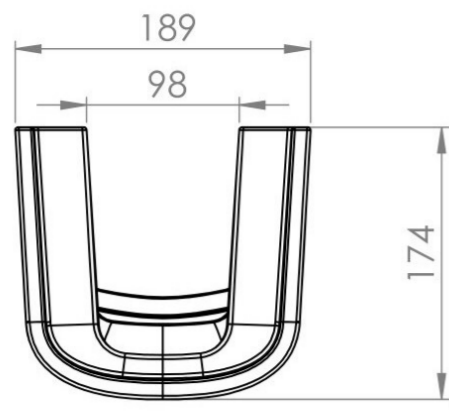

TECHNICAL DRAWING

Saneux reserves the right to alter the specifications and product range without prior notice. Dimensions are given as a guide only. Dimensions should not be used for surrounding furniture, fixtures and fittings until the product is on site.

<https://saneux.com/products/vita-69cm-pedestal>