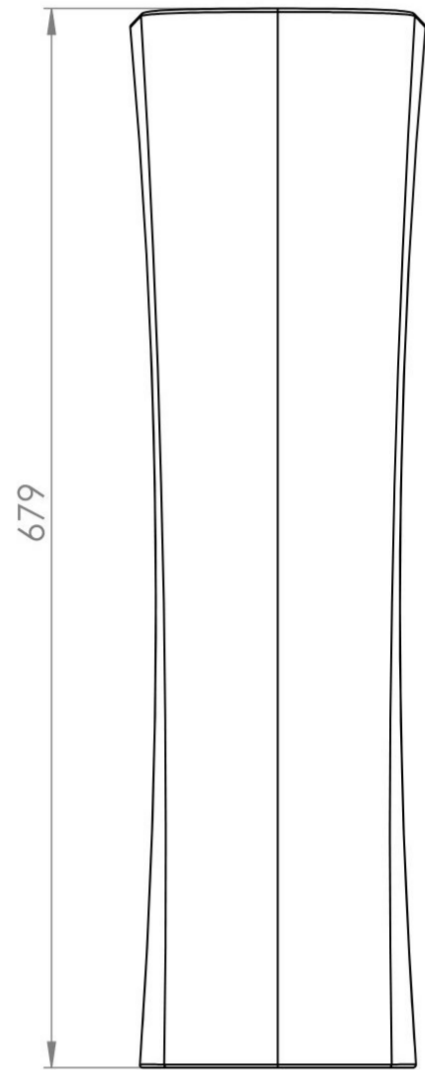

TECHNICAL DRAWING

Saneux reserves the right to alter the specifications and product range without prior notice. Dimensions are given as a guide only. Dimensions should not be used for surrounding furniture, fixtures and fittings until the product is on site.

<https://saneux.com/products/vita-69cm-pedestal>