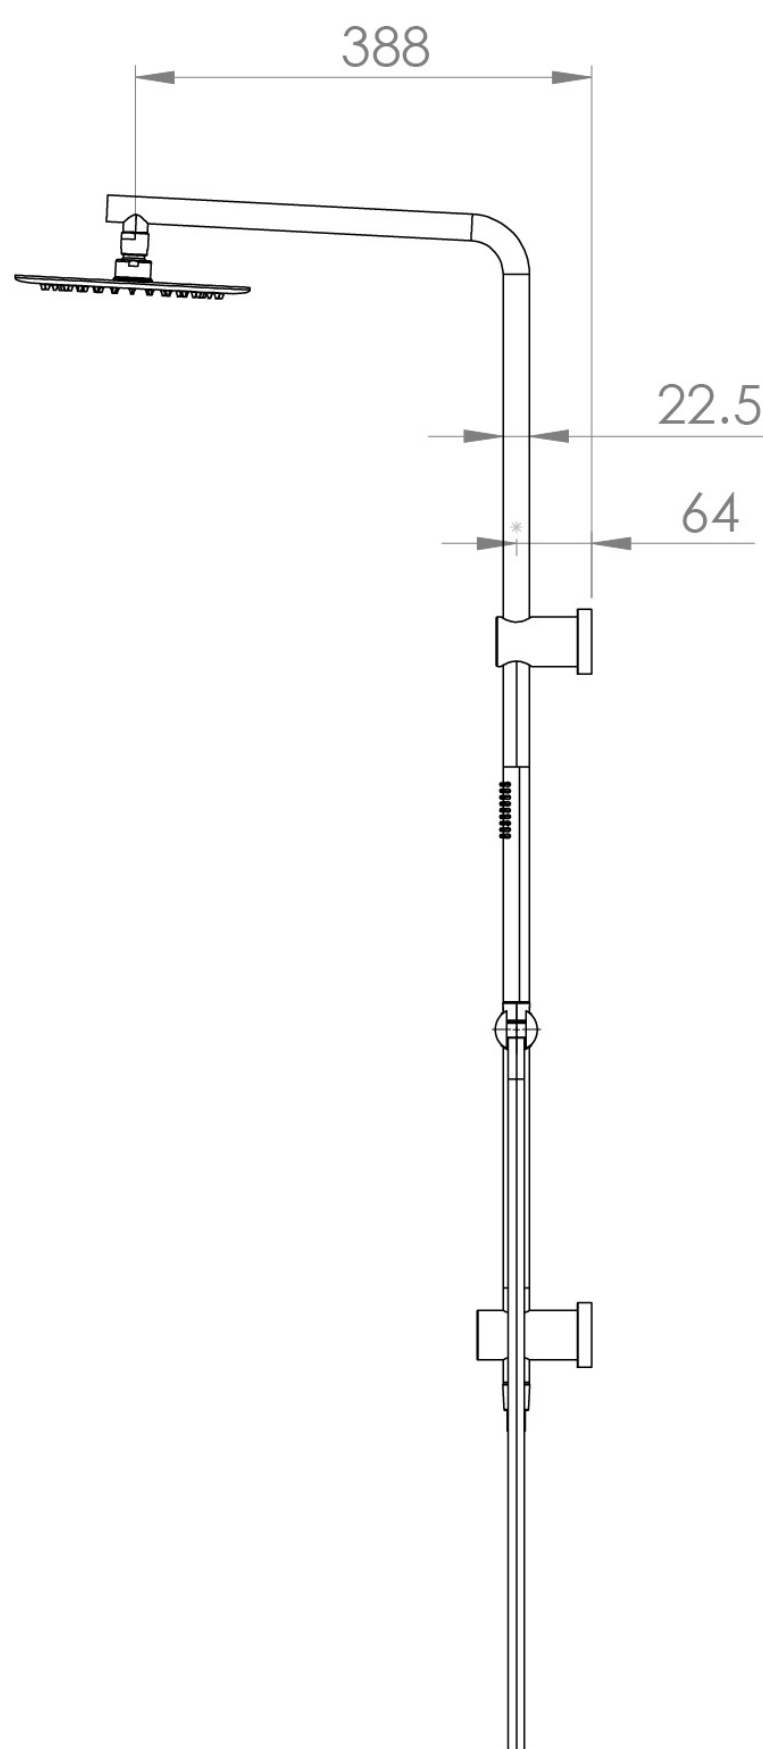

COS RIGID RISER KIT WITH 2 WAY DIVERTER OUTLET - BRUSHED BRONZE

PRODUCT INFORMATION

Finish:	Brushed Bronze (PVD)
Guarantee	5 years
Outlets	2
Other Features	Paired with Saneux Concealed Valves (VB019 / VB020 / VB021 / VB022)

Product Code: COSDP01.BR

DESCRIPTION

The Cos Rigid Riser Shower Kit, featuring a concealed outlet elbow and diverter, is available in a range of finishes: chrome, brushed brass, brushed bronze, brushed nickel, and satin black.

TECHNICAL DRAWING

FLOW RATE

- 1 Bar - Flowrate: 5.57 l/min
- 2 Bar - Flowrate: 7.23 l/min
- 3 Bar - Flowrate: 7.2 l/min
- 5 Bar - Flowrate: 8.57 l/min

Saneux reserves the right to alter the specifications and product range without prior notice. Dimensions are given as a guide only. Dimensions should not be used for surrounding furniture, fixtures and fittings until the product is on site.

<https://saneux.com/products/cos-rigid-riser-kit-with-2-way-diverter-outlet-brushed-bronze>