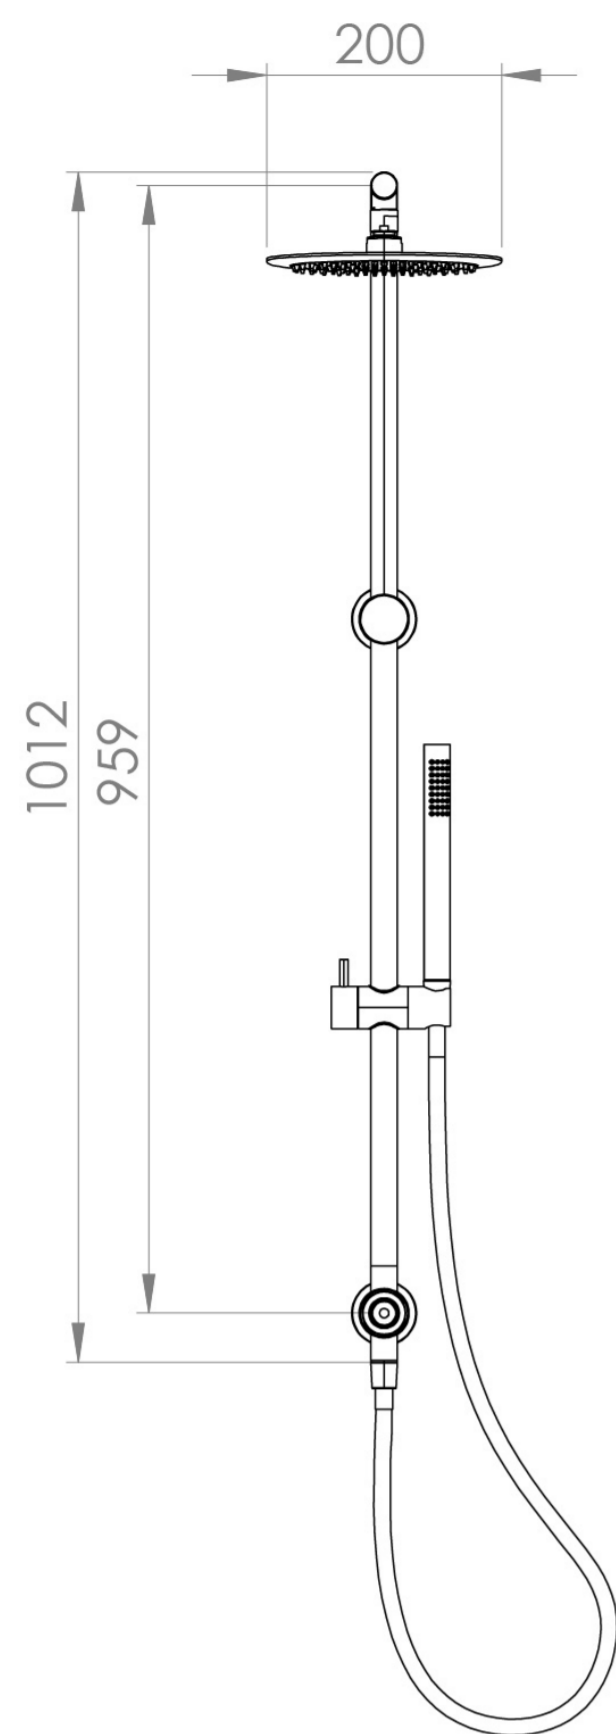

# COS RIGID RISER KIT WITH 2 WAY DIVERTER OUTLET - BRUSHED BRONZE

## PRODUCT INFORMATION

<b>Finish:</b>	Brushed Bronze (PVD)
<b>Guarantee</b>	5 years
<b>Outlets</b>	2
<b>Other Features</b>	Paired with Saneux Concealed Valves (VB019 / VB020 / VB021 / VB022)

**Product Code:** COSDP01.BR

## DESCRIPTION

The Cos Rigid Riser Shower Kit, featuring a concealed outlet elbow and diverter, is available in a range of finishes: chrome, brushed brass, brushed bronze, brushed nickel, and satin black.

# FLOW RATE

- 1 Bar - Flowrate: 5.57 l/min
- 2 Bar - Flowrate: 7.23 l/min
- 3 Bar - Flowrate: 7.2 l/min
- 5 Bar - Flowrate: 8.57 l/min

Saneux reserves the right to alter the specifications and product range without prior notice. Dimensions are given as a guide only. Dimensions should not be used for surrounding furniture, fixtures and fittings until the product is on site.