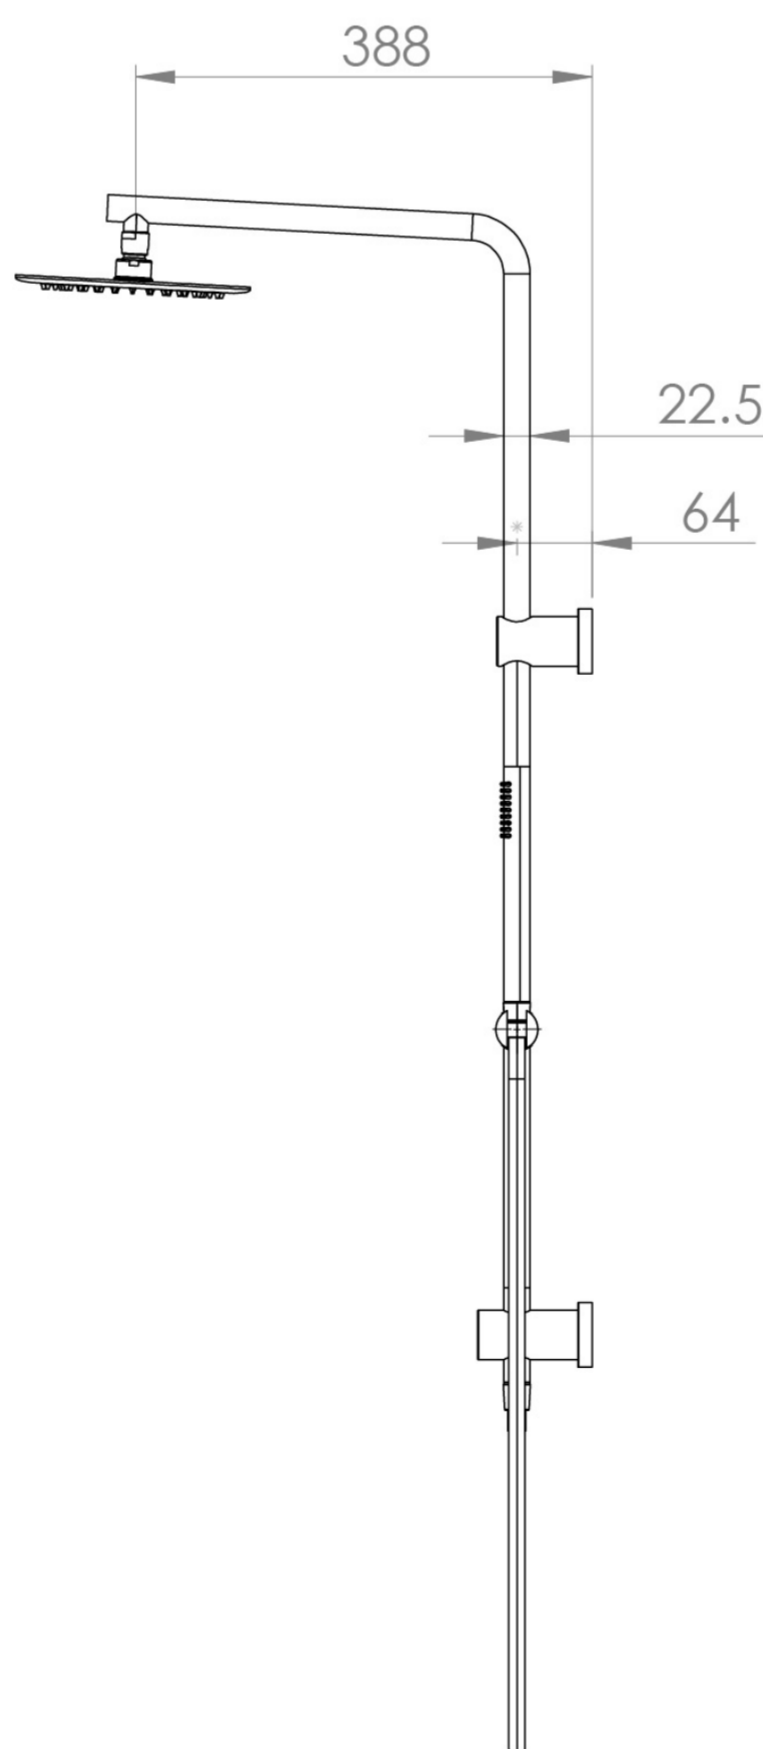

COS RIGID RISER KIT WITH 2 WAY DIVERTER OUTLET - BRUSHED BRONZE

PRODUCT INFORMATION

Finish:	Brushed Bronze (PVD)
Guarantee	5 years
Outlets	2
Other Features	Paired with Saneux Concealed Valves (VB019 / VB020 / VB021 / VB022)

Product Code: COSDP01.BR

DESCRIPTION

The Cos Rigid Riser Shower Kit, featuring a concealed outlet elbow and diverter, is available in a range of finishes: chrome, brushed brass, brushed bronze, brushed nickel, and satin black.

TECHNICAL DRAWING

FLOW RATE

- 1 Bar - Flowrate: 5.57 l/min
- 2 Bar - Flowrate: 7.23 l/min
- 3 Bar - Flowrate: 7.2 l/min
- 5 Bar - Flowrate: 8.57 l/min

Saneux reserves the right to alter the specifications and product range without prior notice. Dimensions are given as a guide only. Dimensions should not be used for surrounding furniture, fixtures and fittings until the product is on site.

<https://saneux.com/products/cos-rigid-riser-kit-with-2-way-diverter-outlet-brushed-bronze>