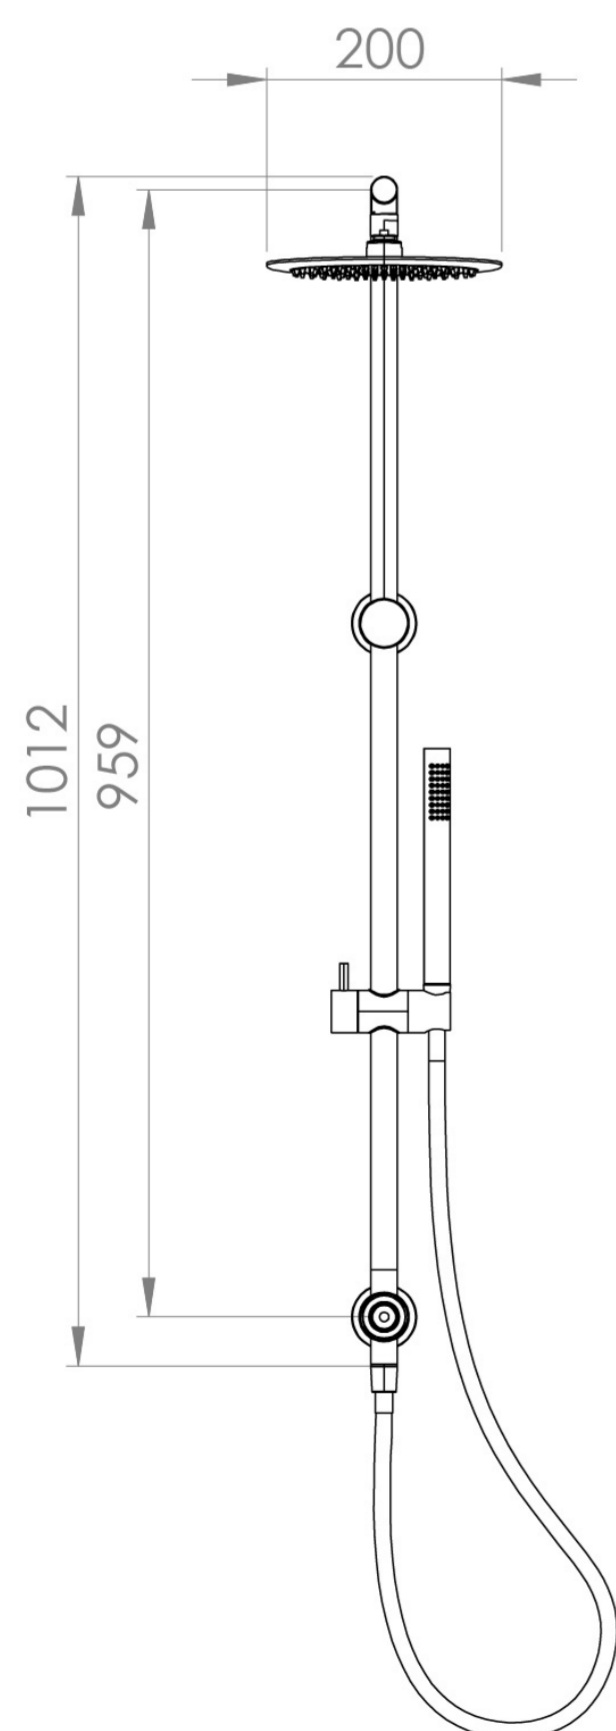

COS RIGID RISER KIT WITH 2 WAY DIVERTER OUTLET - BRUSHED BRONZE

PRODUCT INFORMATION

Finish:	Brushed Bronze (PVD)
Guarantee	5 years
Outlets	2
Other Features	Paired with Saneux Concealed Valves (VB019 / VB020 / VB021 / VB022)

Product Code: COSDP01.BR

DESCRIPTION

The Cos Rigid Riser Shower Kit, featuring a concealed outlet elbow and diverter, is available in a range of finishes: chrome, brushed brass, brushed bronze, brushed nickel, and satin black.

TECHNICAL DRAWING

FLOW RATE

- 1 Bar - Flowrate: 5.57 l/min
- 2 Bar - Flowrate: 7.23 l/min
- 3 Bar - Flowrate: 7.2 l/min
- 5 Bar - Flowrate: 8.57 l/min

Saneux reserves the right to alter the specifications and product range without prior notice. Dimensions are given as a guide only. Dimensions should not be used for surrounding furniture, fixtures and fittings until the product is on site.

<https://saneux.com/products/cos-rigid-riser-kit-with-2-way-diverter-outlet-brushed-bronze>