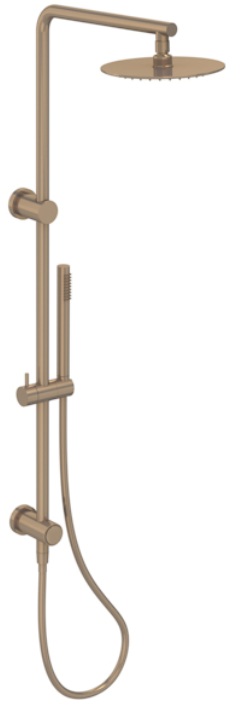

COS RIGID RISER KIT WITH 2 WAY DIVERTER OUTLET - BRUSHED BRONZE

PRODUCT INFORMATION

Finish:	Brushed Bronze (PVD)
Guarantee	5 years
Outlets	2
Other Features	Paired with Saneux Concealed Valves (VB019 / VB020 / VB021 / VB022)

Product Code: COSDP01.BR

DESCRIPTION

The Cos Rigid Riser Shower Kit, featuring a concealed outlet elbow and diverter, is available in a range of finishes: chrome, brushed brass, brushed bronze, brushed nickel, and satin black.

TECHNICAL DRAWING

FLOW RATE

- 1 Bar - Flowrate: 5.57 l/min
- 2 Bar - Flowrate: 7.23 l/min
- 3 Bar - Flowrate: 7.2 l/min
- 5 Bar - Flowrate: 8.57 l/min

Saneux reserves the right to alter the specifications and product range without prior notice. Dimensions are given as a guide only. Dimensions should not be used for surrounding furniture, fixtures and fittings until the product is on site.

<https://saneux.com/products/cos-rigid-riser-kit-with-2-way-diverter-outlet-brushed-bronze>