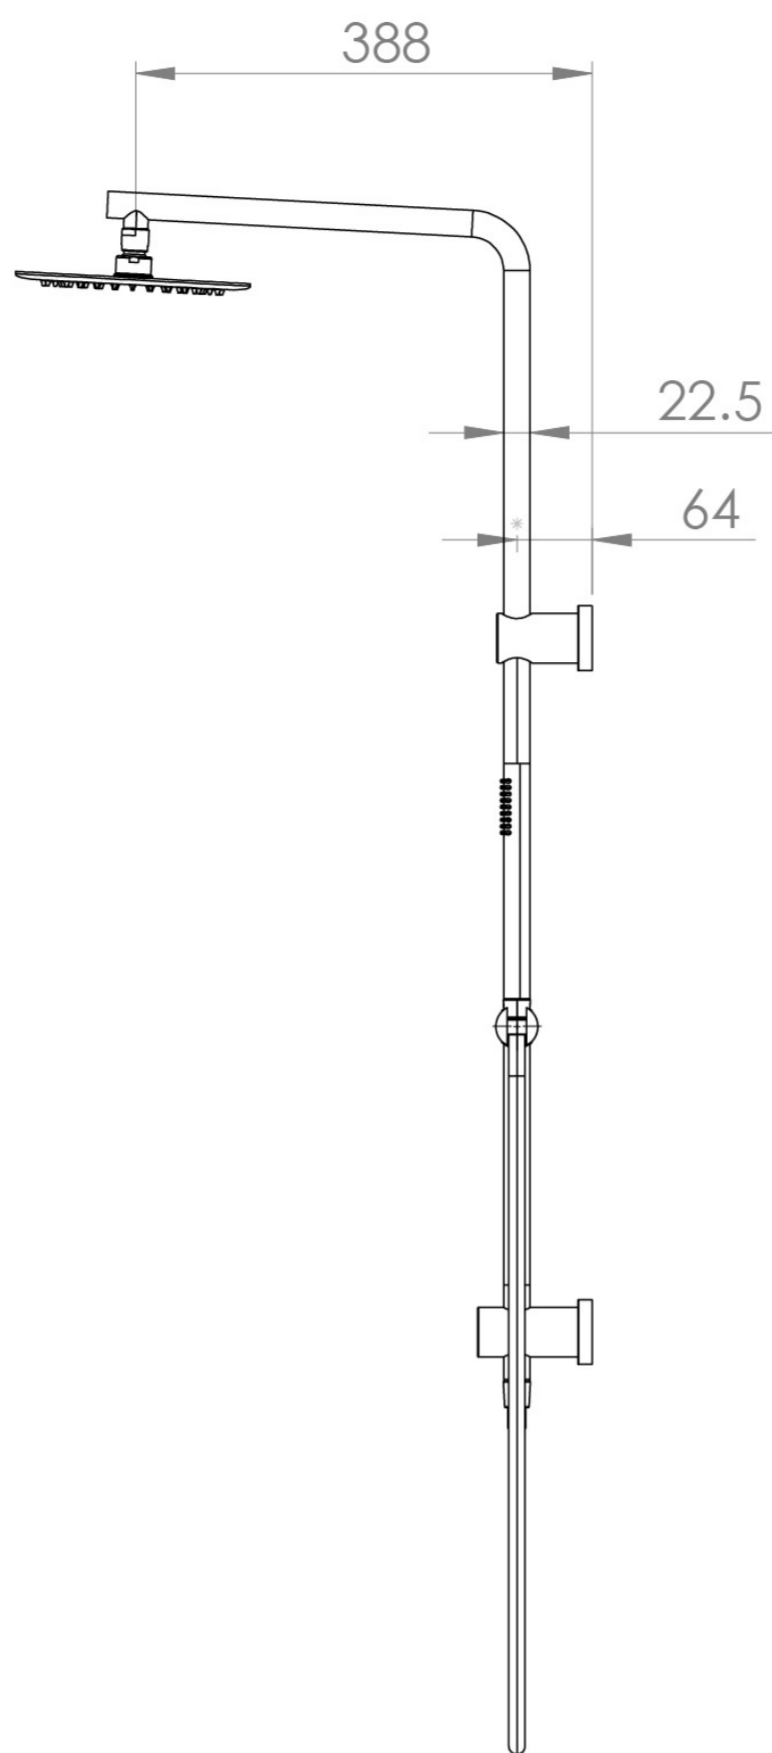

# COS RIGID RISER KIT WITH 2 WAY DIVERTER OUTLET - BRUSHED BRONZE

## PRODUCT INFORMATION

<b>Finish:</b>	Brushed Bronze (PVD)
<b>Guarantee</b>	5 years
<b>Outlets</b>	2
<b>Other Features</b>	Paired with Saneux Concealed Valves (VB019 / VB020 / VB021 / VB022)

**Product Code:** COSDP01.BR

## DESCRIPTION

The Cos Rigid Riser Shower Kit, featuring a concealed outlet elbow and diverter, is available in a range of finishes: chrome, brushed brass, brushed bronze, brushed nickel, and satin black.

# FLOW RATE

- 1 Bar - Flowrate: 5.57 l/min
- 2 Bar - Flowrate: 7.23 l/min
- 3 Bar - Flowrate: 7.2 l/min
- 5 Bar - Flowrate: 8.57 l/min

Saneux reserves the right to alter the specifications and product range without prior notice. Dimensions are given as a guide only. Dimensions should not be used for surrounding furniture, fixtures and fittings until the product is on site.