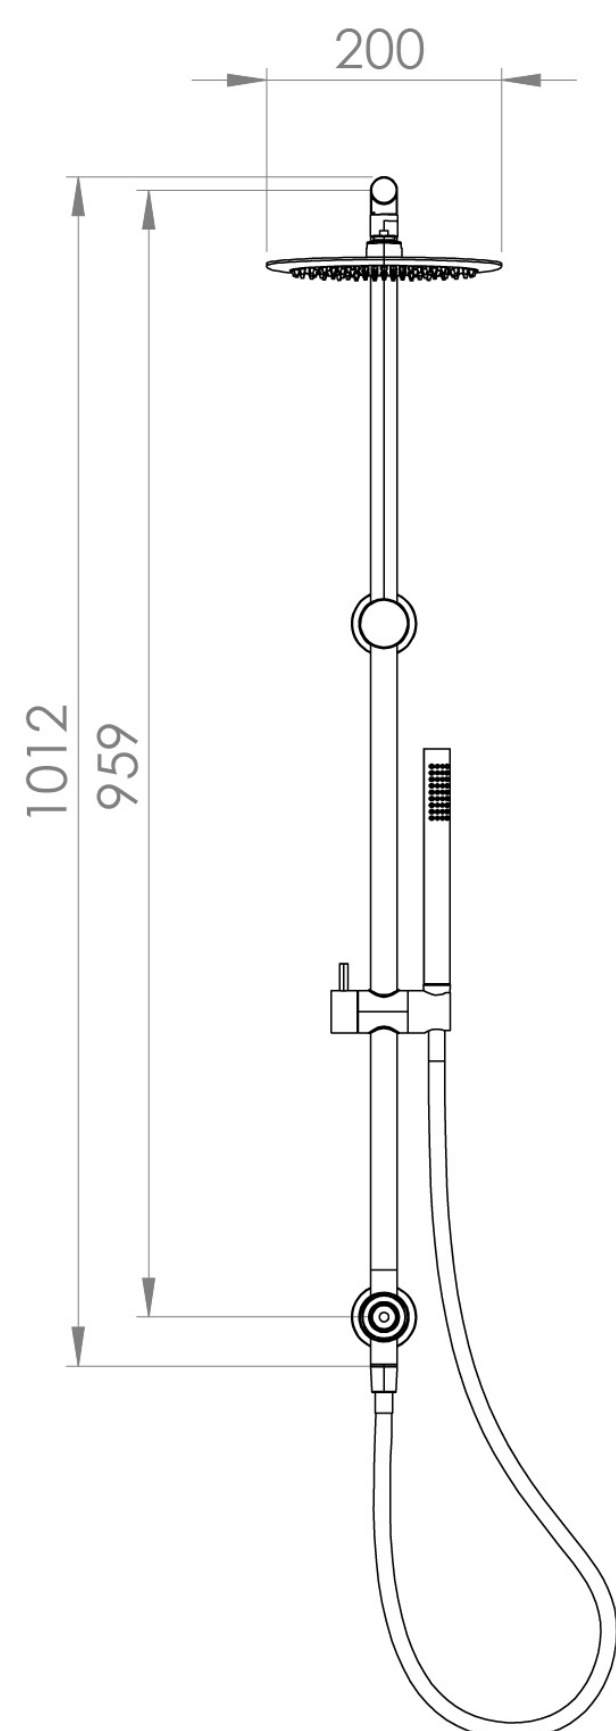

COS RIGID RISER KIT WITH 2 WAY DIVERTER OUTLET - BRUSHED BRONZE

PRODUCT INFORMATION

Finish:	Brushed Bronze (PVD)
Guarantee	5 years
Outlets	2
Other Features	Paired with Saneux Concealed Valves (VB019 / VB020 / VB021 / VB022)

Product Code: COSDP01.BR

DESCRIPTION

The Cos Rigid Riser Shower Kit, featuring a concealed outlet elbow and diverter, is available in a range of finishes: chrome, brushed brass, brushed bronze, brushed nickel, and satin black.

TECHNICAL DRAWING

FLOW RATE

- 1 Bar - Flowrate: 5.57 l/min
- 2 Bar - Flowrate: 7.23 l/min
- 3 Bar - Flowrate: 7.2 l/min
- 5 Bar - Flowrate: 8.57 l/min

Saneux reserves the right to alter the specifications and product range without prior notice. Dimensions are given as a guide only. Dimensions should not be used for surrounding furniture, fixtures and fittings until the product is on site.

<https://saneux.com/products/cos-rigid-riser-kit-with-2-way-diverter-outlet-brushed-bronze>