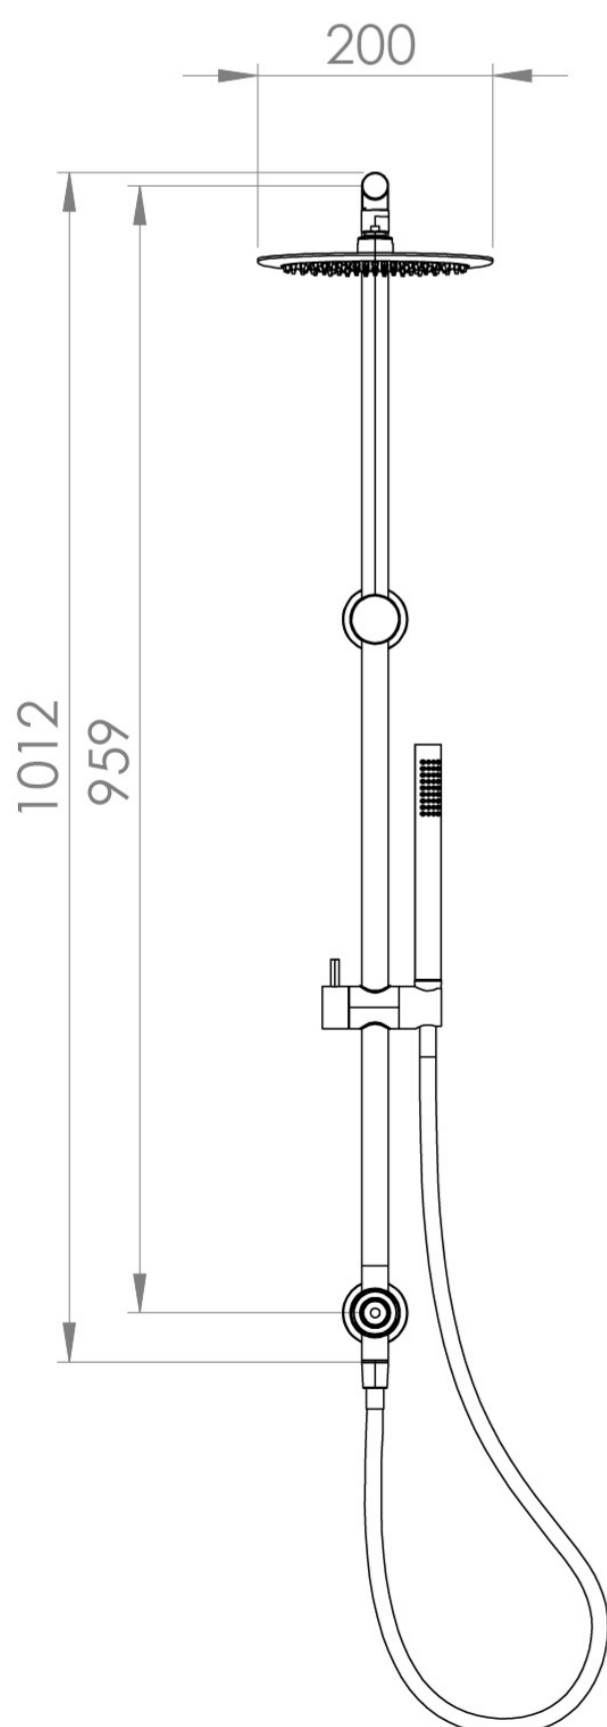

COS RIGID RISER KIT WITH 2 WAY DIVERTER OUTLET - BRUSHED BRONZE

PRODUCT INFORMATION

Finish:	Brushed Bronze (PVD)
Guarantee	5 years
Outlets	2
Other Features	Paired with Saneux Concealed Valves (VB019 / VB020 / VB021 / VB022)

Product Code: COSDP01.BR

DESCRIPTION

The Cos Rigid Riser Shower Kit, featuring a concealed outlet elbow and diverter, is available in a range of finishes: chrome, brushed brass, brushed bronze, brushed nickel, and satin black.

TECHNICAL DRAWING

FLOW RATE

- 1 Bar - Flowrate: 5.57 l/min
- 2 Bar - Flowrate: 7.23 l/min
- 3 Bar - Flowrate: 7.2 l/min
- 5 Bar - Flowrate: 8.57 l/min

Saneux reserves the right to alter the specifications and product range without prior notice. Dimensions are given as a guide only. Dimensions should not be used for surrounding furniture, fixtures and fittings until the product is on site.

<https://saneux.com/products/cos-rigid-riser-kit-with-2-way-diverter-outlet-brushed-bronze>