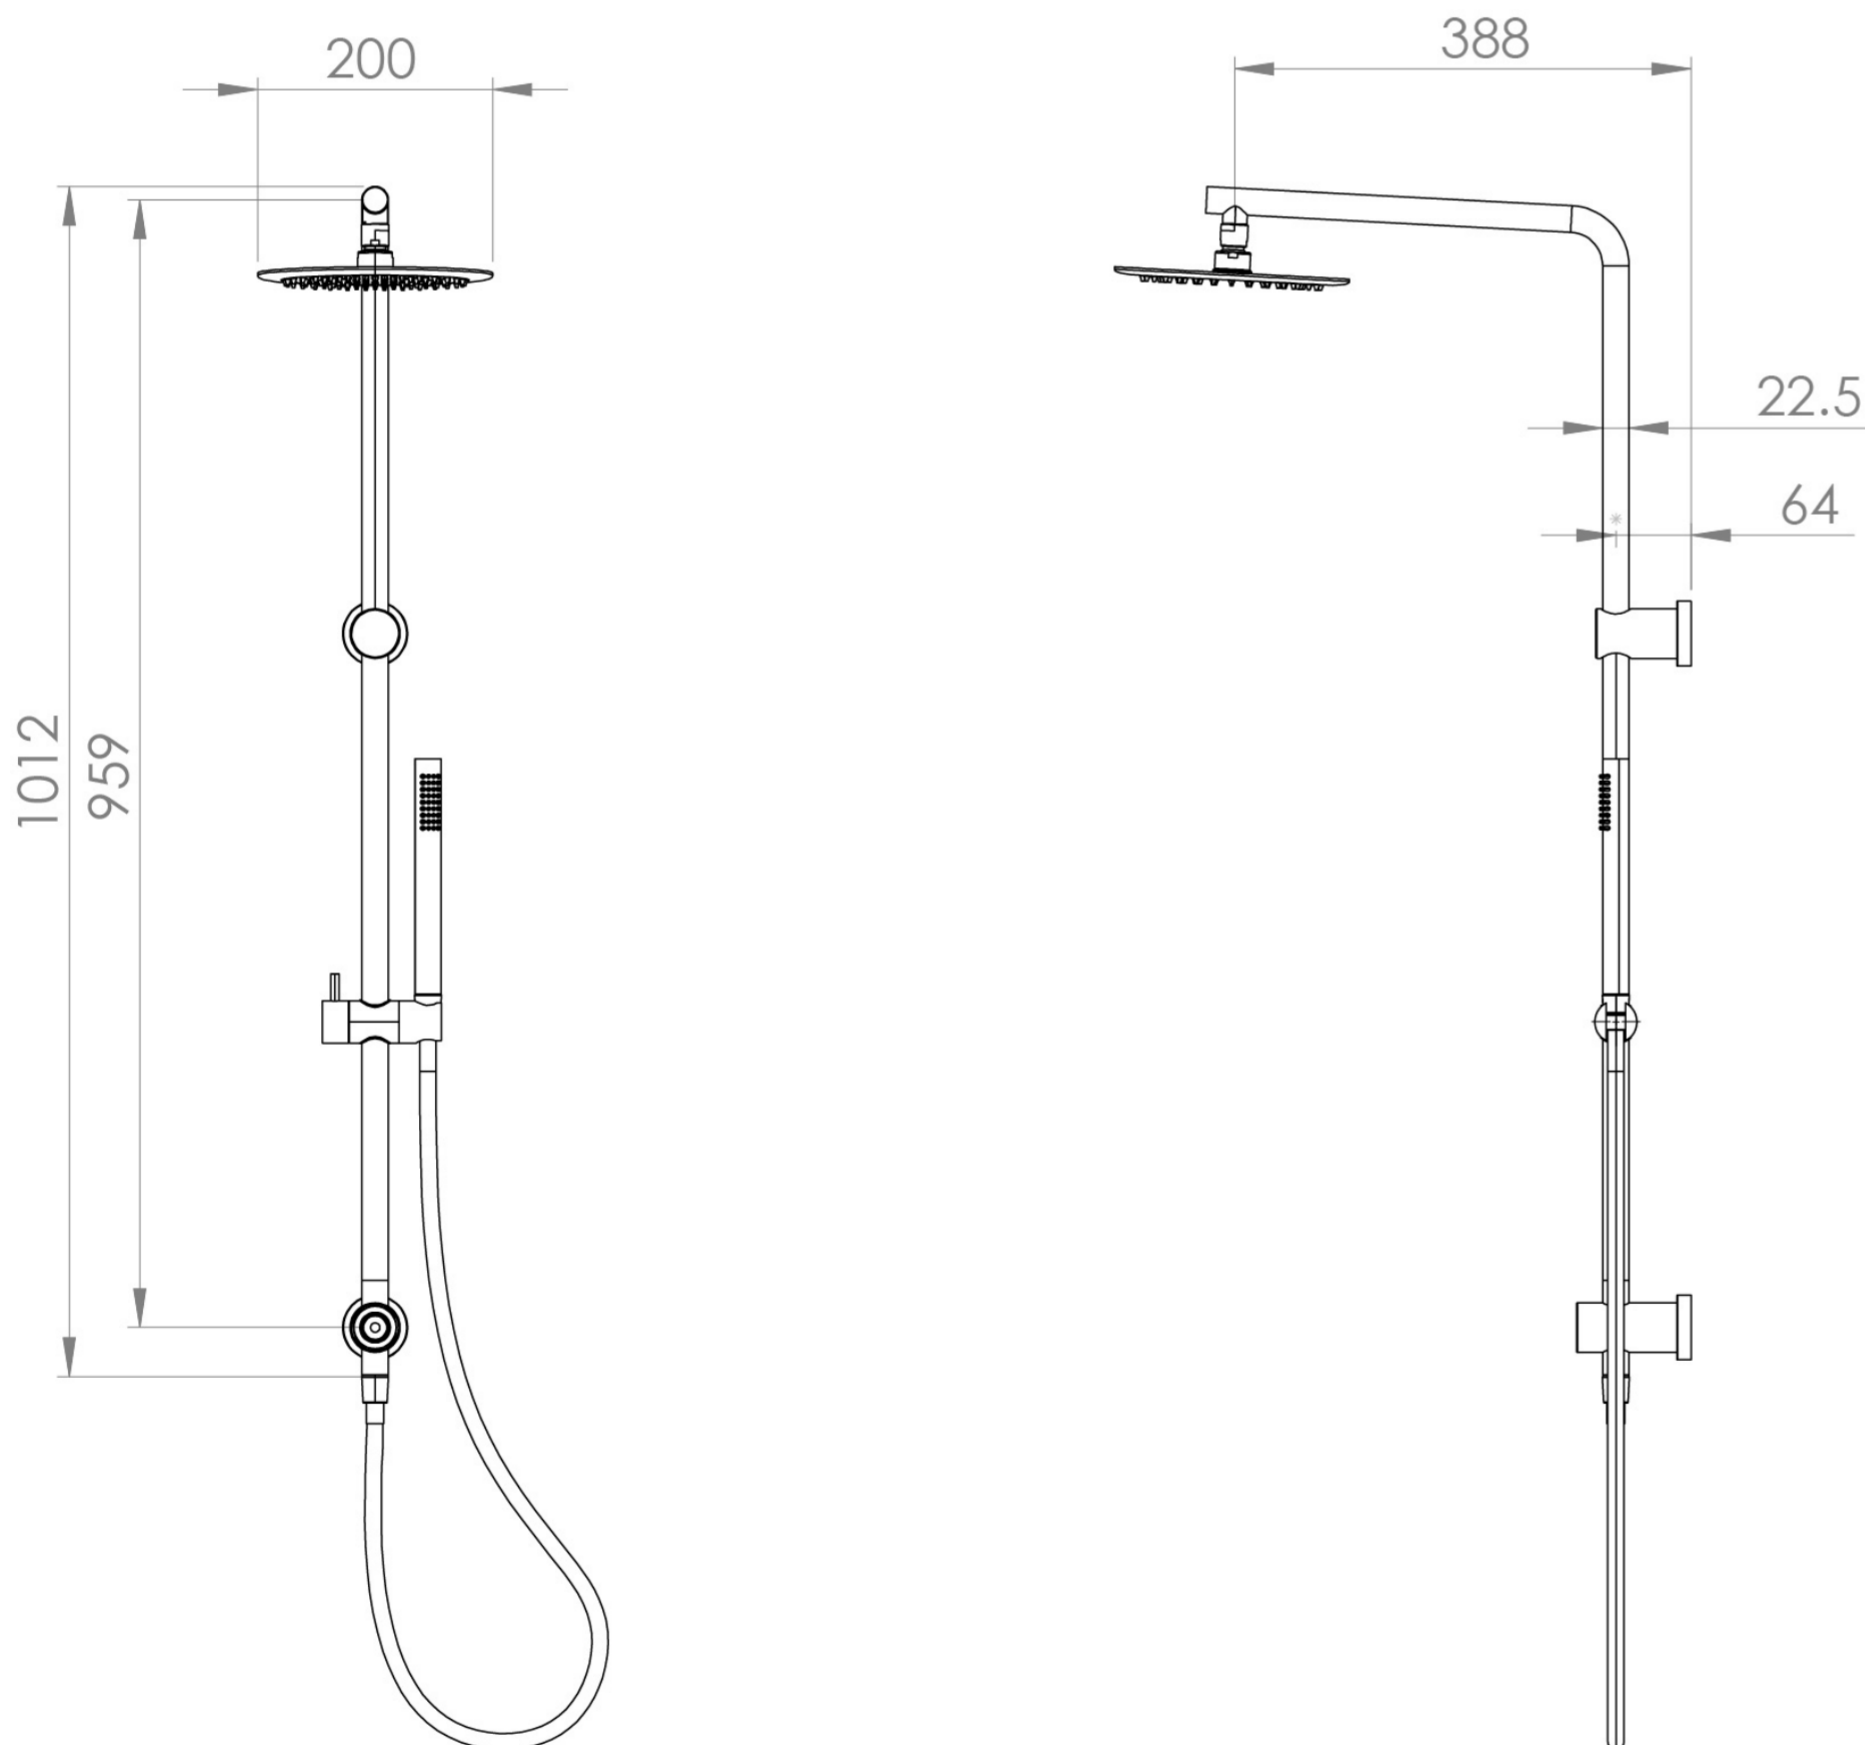

COS RIGID RISER KIT WITH 2 WAY DIVERTER OUTLET - SATIN BLACK

PRODUCT INFORMATION

Finish: Satin Black (PVD)

Product Code: COSDP01.SB

TECHNICAL DRAWING

Saneux reserves the right to alter the specifications and product range without prior notice. Dimensions are given as a guide only. Dimensions should not be used for surrounding furniture, fixtures and fittings until the product is on site.