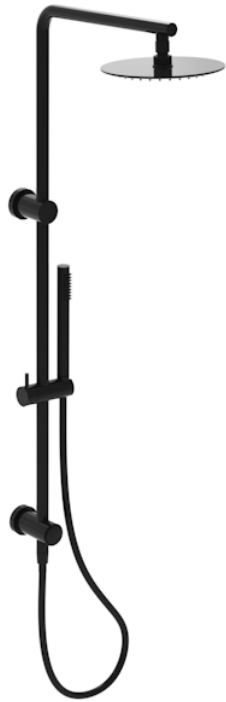

COS RIGID RISER KIT WITH 2 WAY DIVERTER OUTLET - SATIN BLACK

PRODUCT INFORMATION

Finish:	Satin Black (PVD)
Guarantee	5 years
Outlets	2
Other Features	Paired with Saneux Concealed Valves (VB019 / VB020 / VB021 / VB022)

Product Code: COSDP01.SB

DESCRIPTION

Please note that this kit must be used with a concealed shower valve, which is sold separately.

TECHNICAL DRAWING

FLOW RATE

- 1 Bar - Flowrate: 5.57 l/min
- 2 Bar - Flowrate: 7.23 l/min
- 3 Bar - Flowrate: 7.2 l/min
- 5 Bar - Flowrate: 8.57 l/min

<https://saneux.com/products/cos-rigid-riser-kit-with-2-way-diverter-outlet-satin-black>