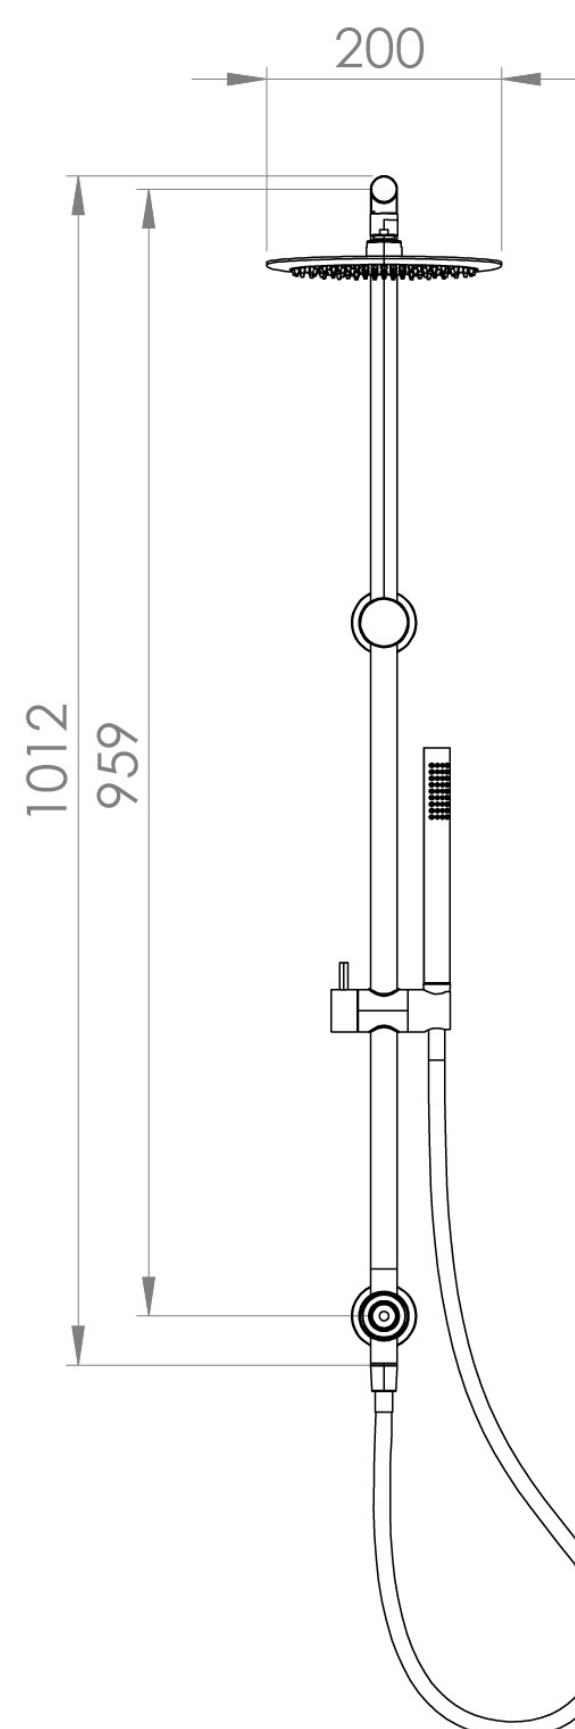

COS RIGID RISER KIT WITH 2 WAY DIVERTER OUTLET - SATIN BLACK

PRODUCT INFORMATION

Finish:	Satin Black (PVD)
Guarantee	5 years
Outlets	2
Other Features	Paired with Saneux Concealed Valves (VB019 / VB020 / VB021 / VB022)

Product Code: COSDP01.SB

DESCRIPTION

Please note that this kit must be used with a concealed shower valve, which is sold separately.

TECHNICAL DRAWING

FLOW RATE

- 1 Bar - Flowrate: 5.57 l/min
- 2 Bar - Flowrate: 7.23 l/min
- 3 Bar - Flowrate: 7.2 l/min
- 5 Bar - Flowrate: 8.57 l/min

<https://saneux.com/products/cos-rigid-riser-kit-with-2-way-diverter-outlet-satin-black>