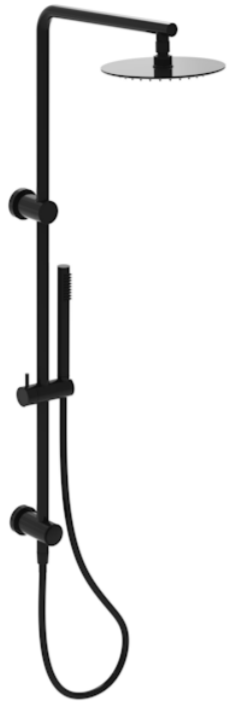

COS RIGID RISER KIT WITH 2 WAY DIVERTER OUTLET - SATIN BLACK

PRODUCT INFORMATION

Finish:	Satin Black (PVD)
Guarantee	5 years
Outlets	2
Other Features	Paired with Saneux Concealed Valves (VB019 / VB020 / VB021 / VB022)

Product Code: COSDP01.SB

DESCRIPTION

Please note that this kit must be used with a concealed shower valve, which is sold separately.

TECHNICAL DRAWING

FLOW RATE

- 1 Bar - Flowrate: 5.57 l/min
- 2 Bar - Flowrate: 7.23 l/min
- 3 Bar - Flowrate: 7.2 l/min
- 5 Bar - Flowrate: 8.57 l/min

<https://saneux.com/products/cos-rigid-riser-kit-with-2-way-diverter-outlet-satin-black>