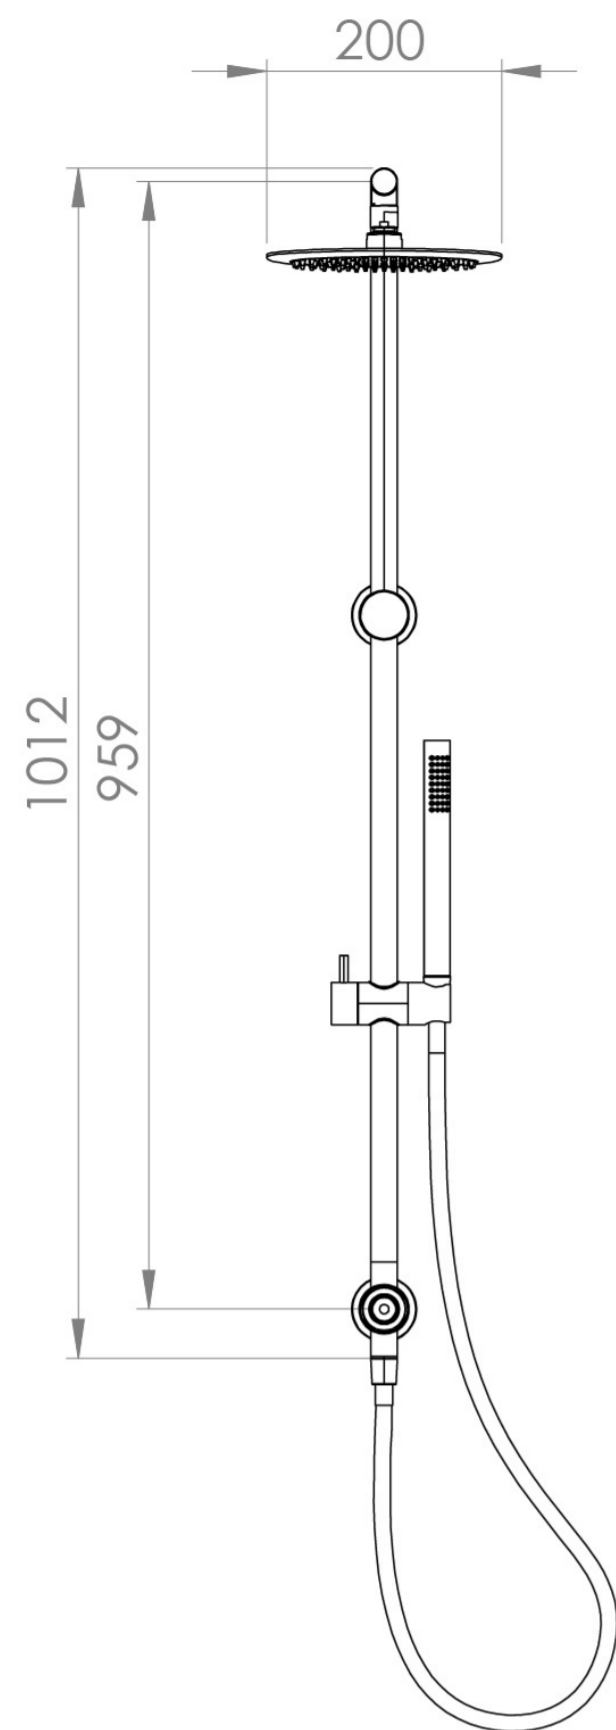

COS RIGID RISER KIT WITH 2 WAY DIVERTER OUTLET - SATIN BLACK

PRODUCT INFORMATION

Finish:	Satin Black (PVD)
Guarantee	5 years
Outlets	2
Other Features	Paired with Saneux Concealed Valves (VB019 / VB020 / VB021 / VB022)

Product Code: COSDP01.SB

DESCRIPTION

Please note that this kit must be used with a concealed shower valve, which is sold separately.

Please note that this kit must be used with a concealed shower valve, which is sold separately.

TECHNICAL DRAWING

FLOW RATE

- 1 Bar - Flowrate: 5.57 l/min
- 2 Bar - Flowrate: 7.23 l/min
- 3 Bar - Flowrate: 7.2 l/min
- 5 Bar - Flowrate: 8.57 l/min

Saneux reserves the right to alter the specifications and product range without prior notice. Dimensions are given as a guide only. Dimensions should not be used for surrounding furniture, fixtures and fittings until the product is on site.

<https://saneux.com/products/cos-rigid-riser-kit-with-2-way-diverter-outlet-satin-black>