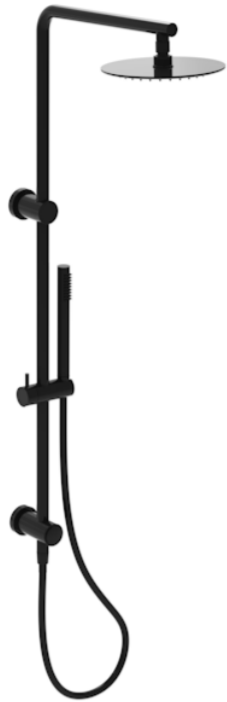

COS RIGID RISER KIT WITH 2 WAY DIVERTER OUTLET - SATIN BLACK

PRODUCT INFORMATION

Finish:	Satin Black (PVD)
Guarantee	5 years
Outlets	2
Other Features	Paired with Saneux Concealed Valves (VB019 / VB020 / VB021 / VB022)

Product Code: COSDP01.SB

DESCRIPTION

Please note that this kit must be used with a concealed shower valve, which is sold separately.

Please note that this kit must be used with a concealed shower valve, which is sold separately.

TECHNICAL DRAWING

FLOW RATE

- 1 Bar - Flowrate: 5.57 l/min
- 2 Bar - Flowrate: 7.23 l/min
- 3 Bar - Flowrate: 7.2 l/min
- 5 Bar - Flowrate: 8.57 l/min

Saneux reserves the right to alter the specifications and product range without prior notice. Dimensions are given as a guide only. Dimensions should not be used for surrounding furniture, fixtures and fittings until the product is on site.

<https://saneux.com/products/cos-rigid-riser-kit-with-2-way-diverter-outlet-satin-black>