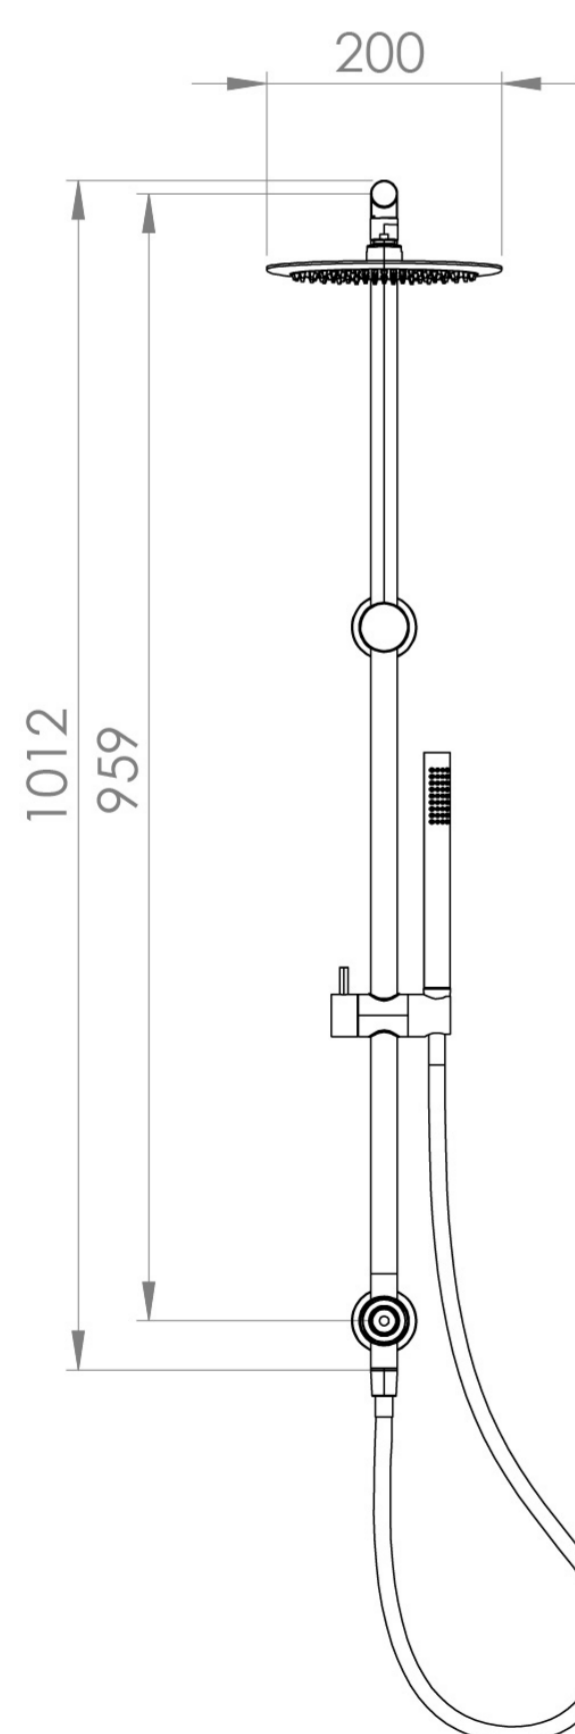

COS RIGID RISER KIT WITH 2 WAY DIVERTER OUTLET - SATIN BLACK

PRODUCT INFORMATION

Finish:	Satin Black (PVD)
Guarantee	5 years
Outlets	2
Other Features	Paired with Saneux Concealed Valves (VB019 / VB020 / VB021 / VB022)

Product Code: COSDP01.SB

DESCRIPTION

Please note that this kit must be used with a concealed shower valve, which is sold separately.

TECHNICAL DRAWING

FLOW RATE

- 1 Bar - Flowrate: 5.57 l/min
- 2 Bar - Flowrate: 7.23 l/min
- 3 Bar - Flowrate: 7.2 l/min
- 5 Bar - Flowrate: 8.57 l/min

<https://saneux.com/products/cos-rigid-riser-kit-with-2-way-diverter-outlet-satin-black>