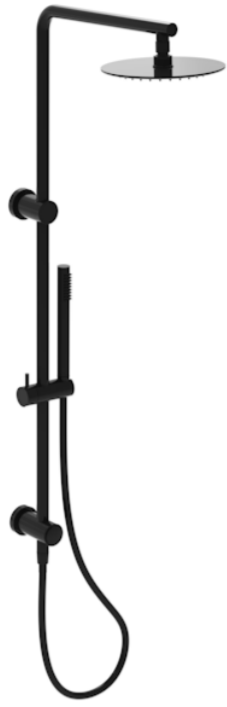

COS RIGID RISER KIT WITH 2 WAY DIVERTER OUTLET - SATIN BLACK

PRODUCT INFORMATION

Finish: Satin Black (PVD)

Product Code: COSDP01.SB

TECHNICAL DRAWING

Saneux reserves the right to alter the specifications and product range without prior notice. Dimensions are given as a guide only. Dimensions should not be used for surrounding furniture, fixtures and fittings until the product is on site.