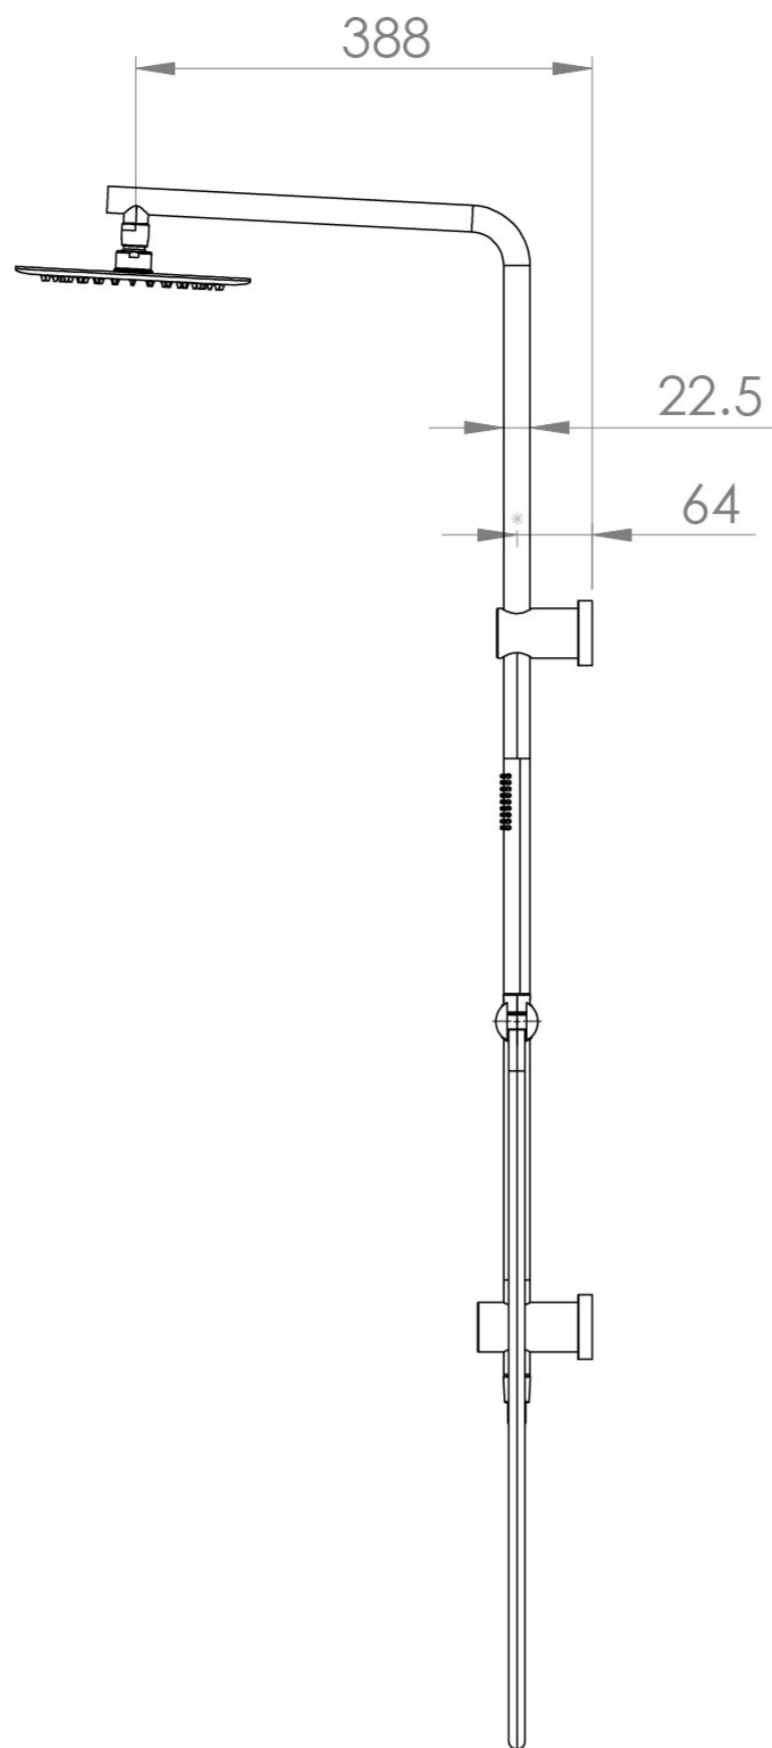

COS RIGID RISER KIT WITH 2 WAY DIVERTER OUTLET - SATIN BLACK

PRODUCT INFORMATION

Finish:	Satin Black (PVD)
Guarantee	5 years
Outlets	2
Other Features	Paired with Saneux Concealed Valves (VB019 / VB020 / VB021 / VB022)

Product Code: COSDP01.SB

DESCRIPTION

Please note that this kit must be used with a concealed shower valve, which is sold separately.

Please note that this kit must be used with a concealed shower valve, which is sold separately.

TECHNICAL DRAWING

FLOW RATE

- 1 Bar - Flowrate: 5.57 l/min
- 2 Bar - Flowrate: 7.23 l/min
- 3 Bar - Flowrate: 7.2 l/min
- 5 Bar - Flowrate: 8.57 l/min

Saneux reserves the right to alter the specifications and product range without prior notice. Dimensions are given as a guide only. Dimensions should not be used for surrounding furniture, fixtures and fittings until the product is on site.

<https://saneux.com/products/cos-rigid-riser-kit-with-2-way-diverter-outlet-satin-black>