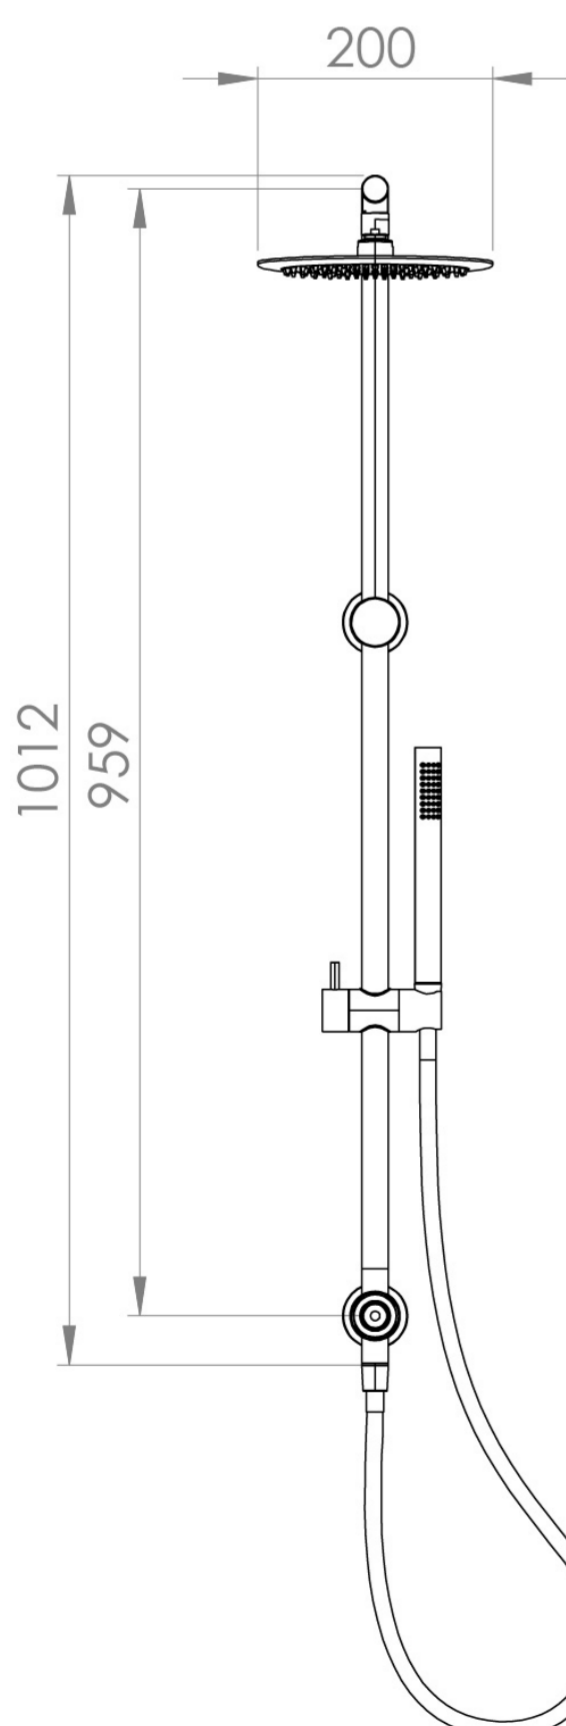

COS RIGID RISER KIT WITH 2 WAY DIVERTER OUTLET - SATIN BLACK

PRODUCT INFORMATION

Finish:	Satin Black (PVD)
Guarantee	5 years
Outlets	2
Other Features	Paired with Saneux Concealed Valves (VB019 / VB020 / VB021 / VB022)

Product Code: COSDP01.SB

DESCRIPTION

Please note that this kit must be used with a concealed shower valve, which is sold separately.

TECHNICAL DRAWING

FLOW RATE

- 1 Bar - Flowrate: 5.57 l/min
- 2 Bar - Flowrate: 7.23 l/min
- 3 Bar - Flowrate: 7.2 l/min
- 5 Bar - Flowrate: 8.57 l/min

<https://saneux.com/products/cos-rigid-riser-kit-with-2-way-diverter-outlet-satin-black>