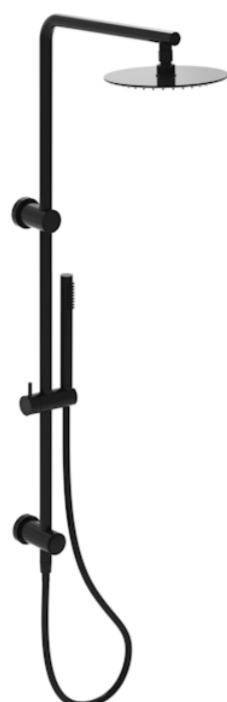

COS RIGID RISER KIT WITH 2 WAY DIVERTER OUTLET - SATIN BLACK

PRODUCT INFORMATION

Finish:	Satin Black (PVD)
Guarantee	5 years
Outlets	2
Other Features	Paired with Saneux Concealed Valves (VB019 / VB020 / VB021 / VB022)

Product Code: COSDP01.SB

DESCRIPTION

Please note that this kit must be used with a concealed shower valve, which is sold separately.

TECHNICAL DRAWING

FLOW RATE

- 1 Bar - Flowrate: 5.57 l/min
- 2 Bar - Flowrate: 7.23 l/min
- 3 Bar - Flowrate: 7.2 l/min
- 5 Bar - Flowrate: 8.57 l/min

<https://saneux.com/products/cos-rigid-riser-kit-with-2-way-diverter-outlet-satin-black>