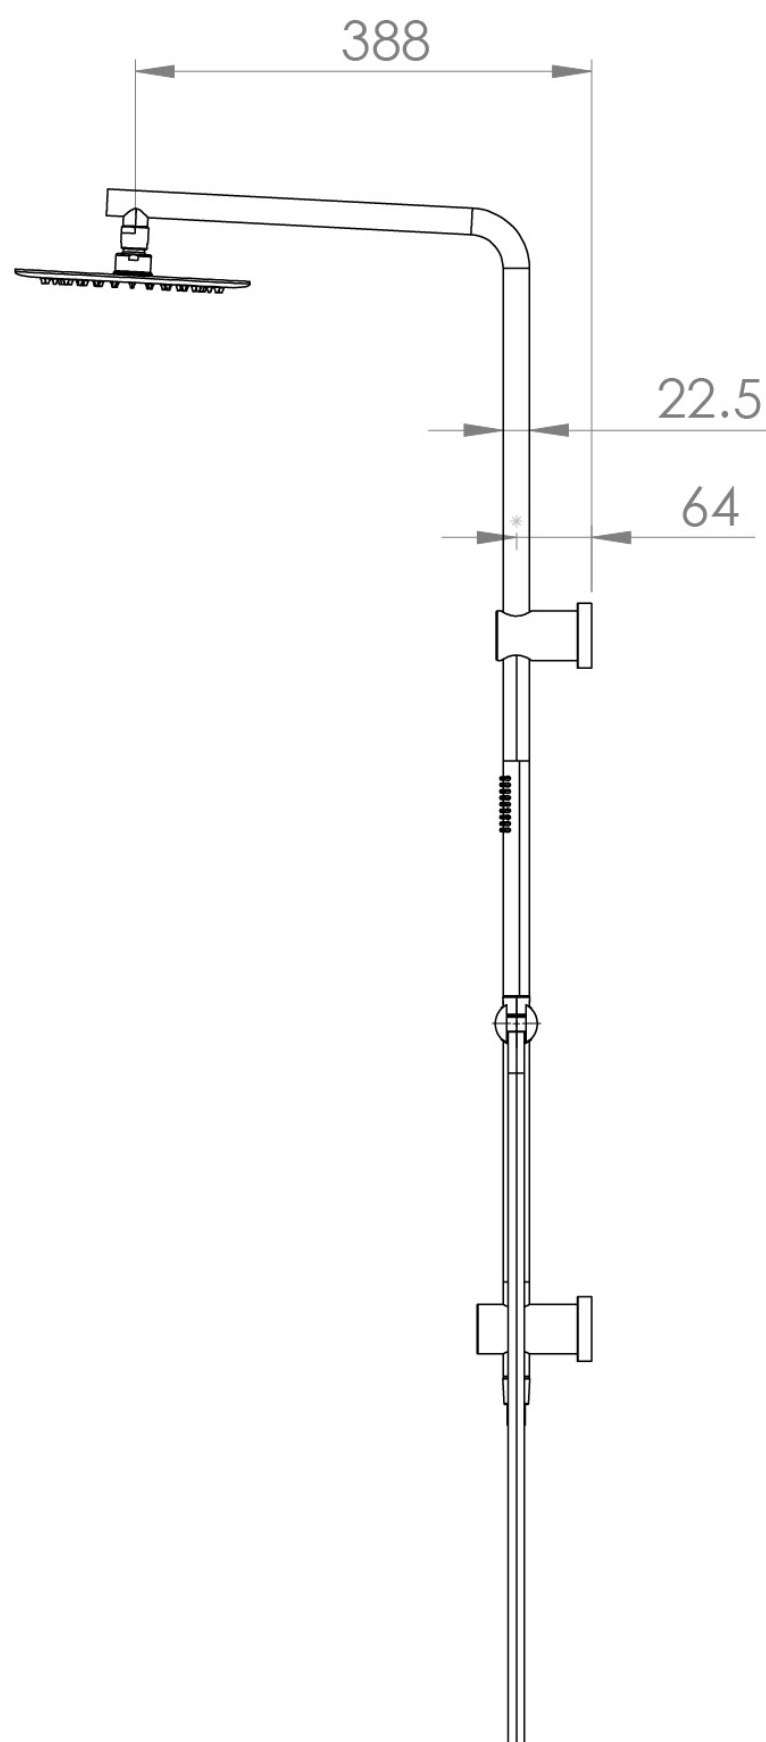

COS RIGID RISER KIT WITH 2 WAY DIVERTER OUTLET - SATIN BLACK

PRODUCT INFORMATION

Finish:	Satin Black (PVD)
Guarantee	5 years
Outlets	2
Other Features	Paired with Saneux Concealed Valves (VB019 / VB020 / VB021 / VB022)

Product Code: COSDP01.SB

DESCRIPTION

Please note that this kit must be used with a concealed shower valve, which is sold separately.

TECHNICAL DRAWING

FLOW RATE

- 1 Bar - Flowrate: 5.57 l/min
- 2 Bar - Flowrate: 7.23 l/min
- 3 Bar - Flowrate: 7.2 l/min
- 5 Bar - Flowrate: 8.57 l/min

<https://saneux.com/products/cos-rigid-riser-kit-with-2-way-diverter-outlet-satin-black>