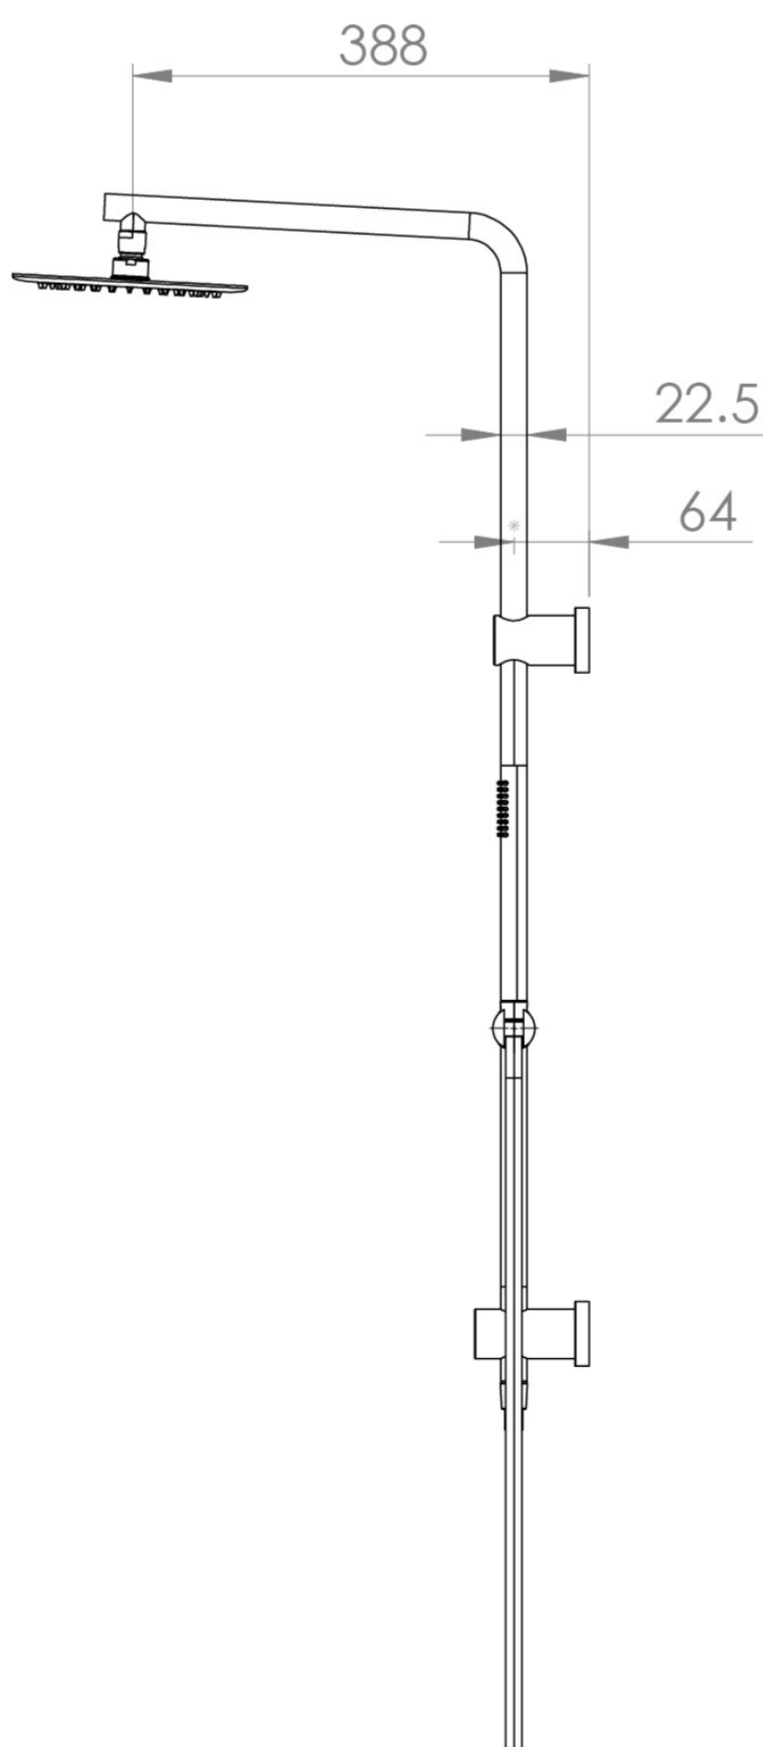

COS RIGID RISER KIT WITH 2 WAY DIVERTER OUTLET - SATIN BLACK

PRODUCT INFORMATION

Finish:	Satin Black (PVD)
Guarantee	5 years
Outlets	2
Other Features	Paired with Saneux Concealed Valves (VB019 / VB020 / VB021 / VB022)

Product Code: COSDP01.SB

DESCRIPTION

Please note that this kit must be used with a concealed shower valve, which is sold separately.

TECHNICAL DRAWING

FLOW RATE

- 1 Bar - Flowrate: 5.57 l/min
- 2 Bar - Flowrate: 7.23 l/min
- 3 Bar - Flowrate: 7.2 l/min
- 5 Bar - Flowrate: 8.57 l/min

<https://saneux.com/products/cos-rigid-riser-kit-with-2-way-diverter-outlet-satin-black>