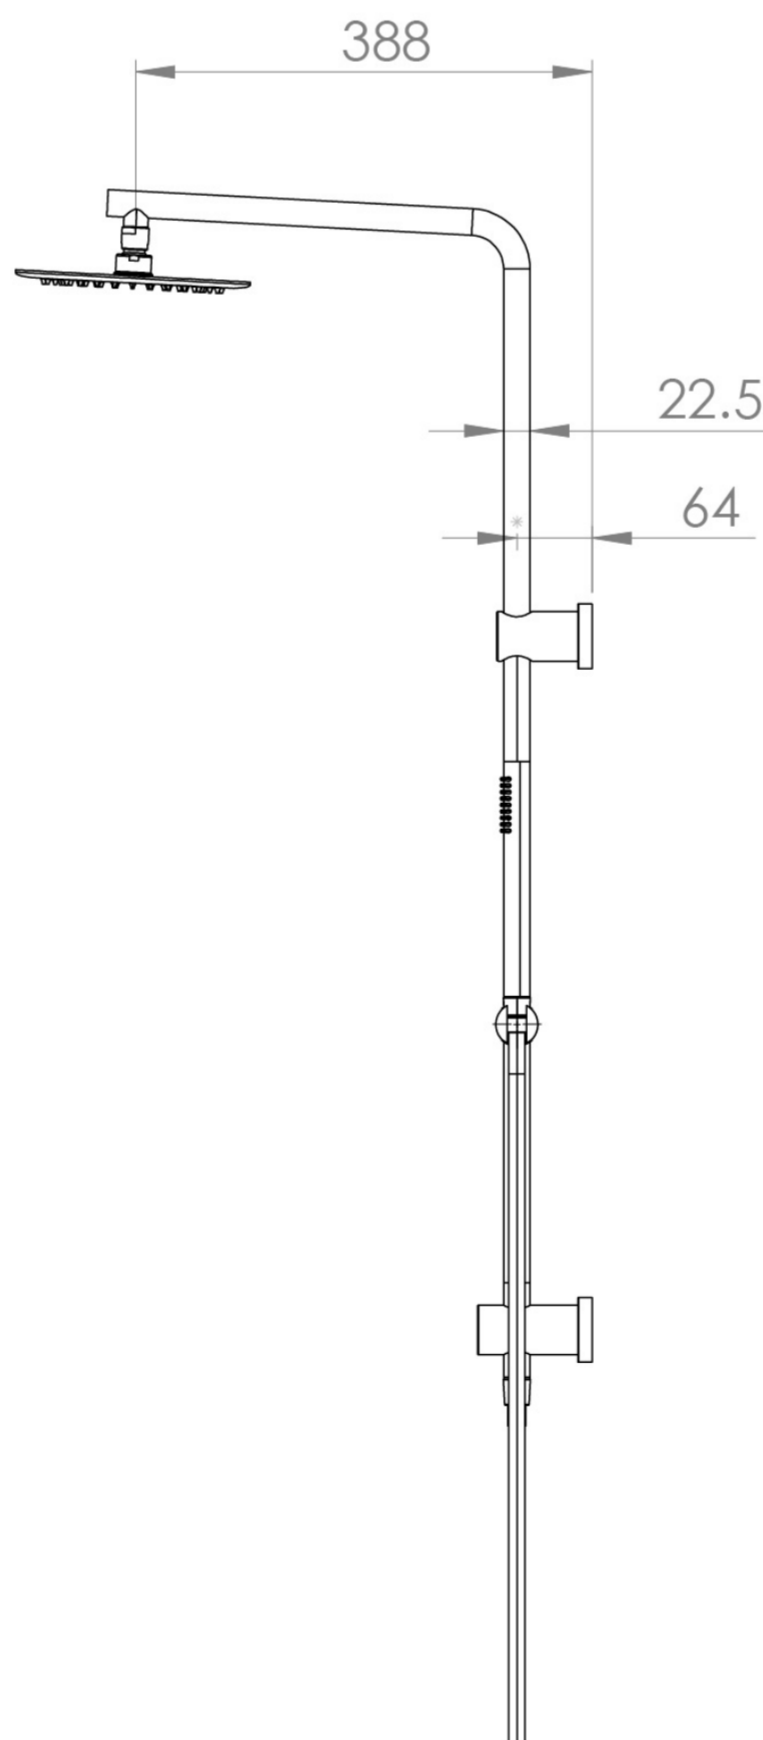

COS RIGID RISER KIT WITH 2 WAY DIVERTER OUTLET - SATIN BLACK

PRODUCT INFORMATION

Finish:	Satin Black (PVD)
Guarantee	5 years
Outlets	2
Other Features	Paired with Saneux Concealed Valves (VB019 / VB020 / VB021 / VB022)

Product Code: COSDP01.SB

DESCRIPTION

Please note that this kit must be used with a concealed shower valve, which is sold separately.

TECHNICAL DRAWING

FLOW RATE

- 1 Bar - Flowrate: 5.57 l/min
- 2 Bar - Flowrate: 7.23 l/min
- 3 Bar - Flowrate: 7.2 l/min
- 5 Bar - Flowrate: 8.57 l/min

<https://saneux.com/products/cos-rigid-riser-kit-with-2-way-diverter-outlet-satin-black>